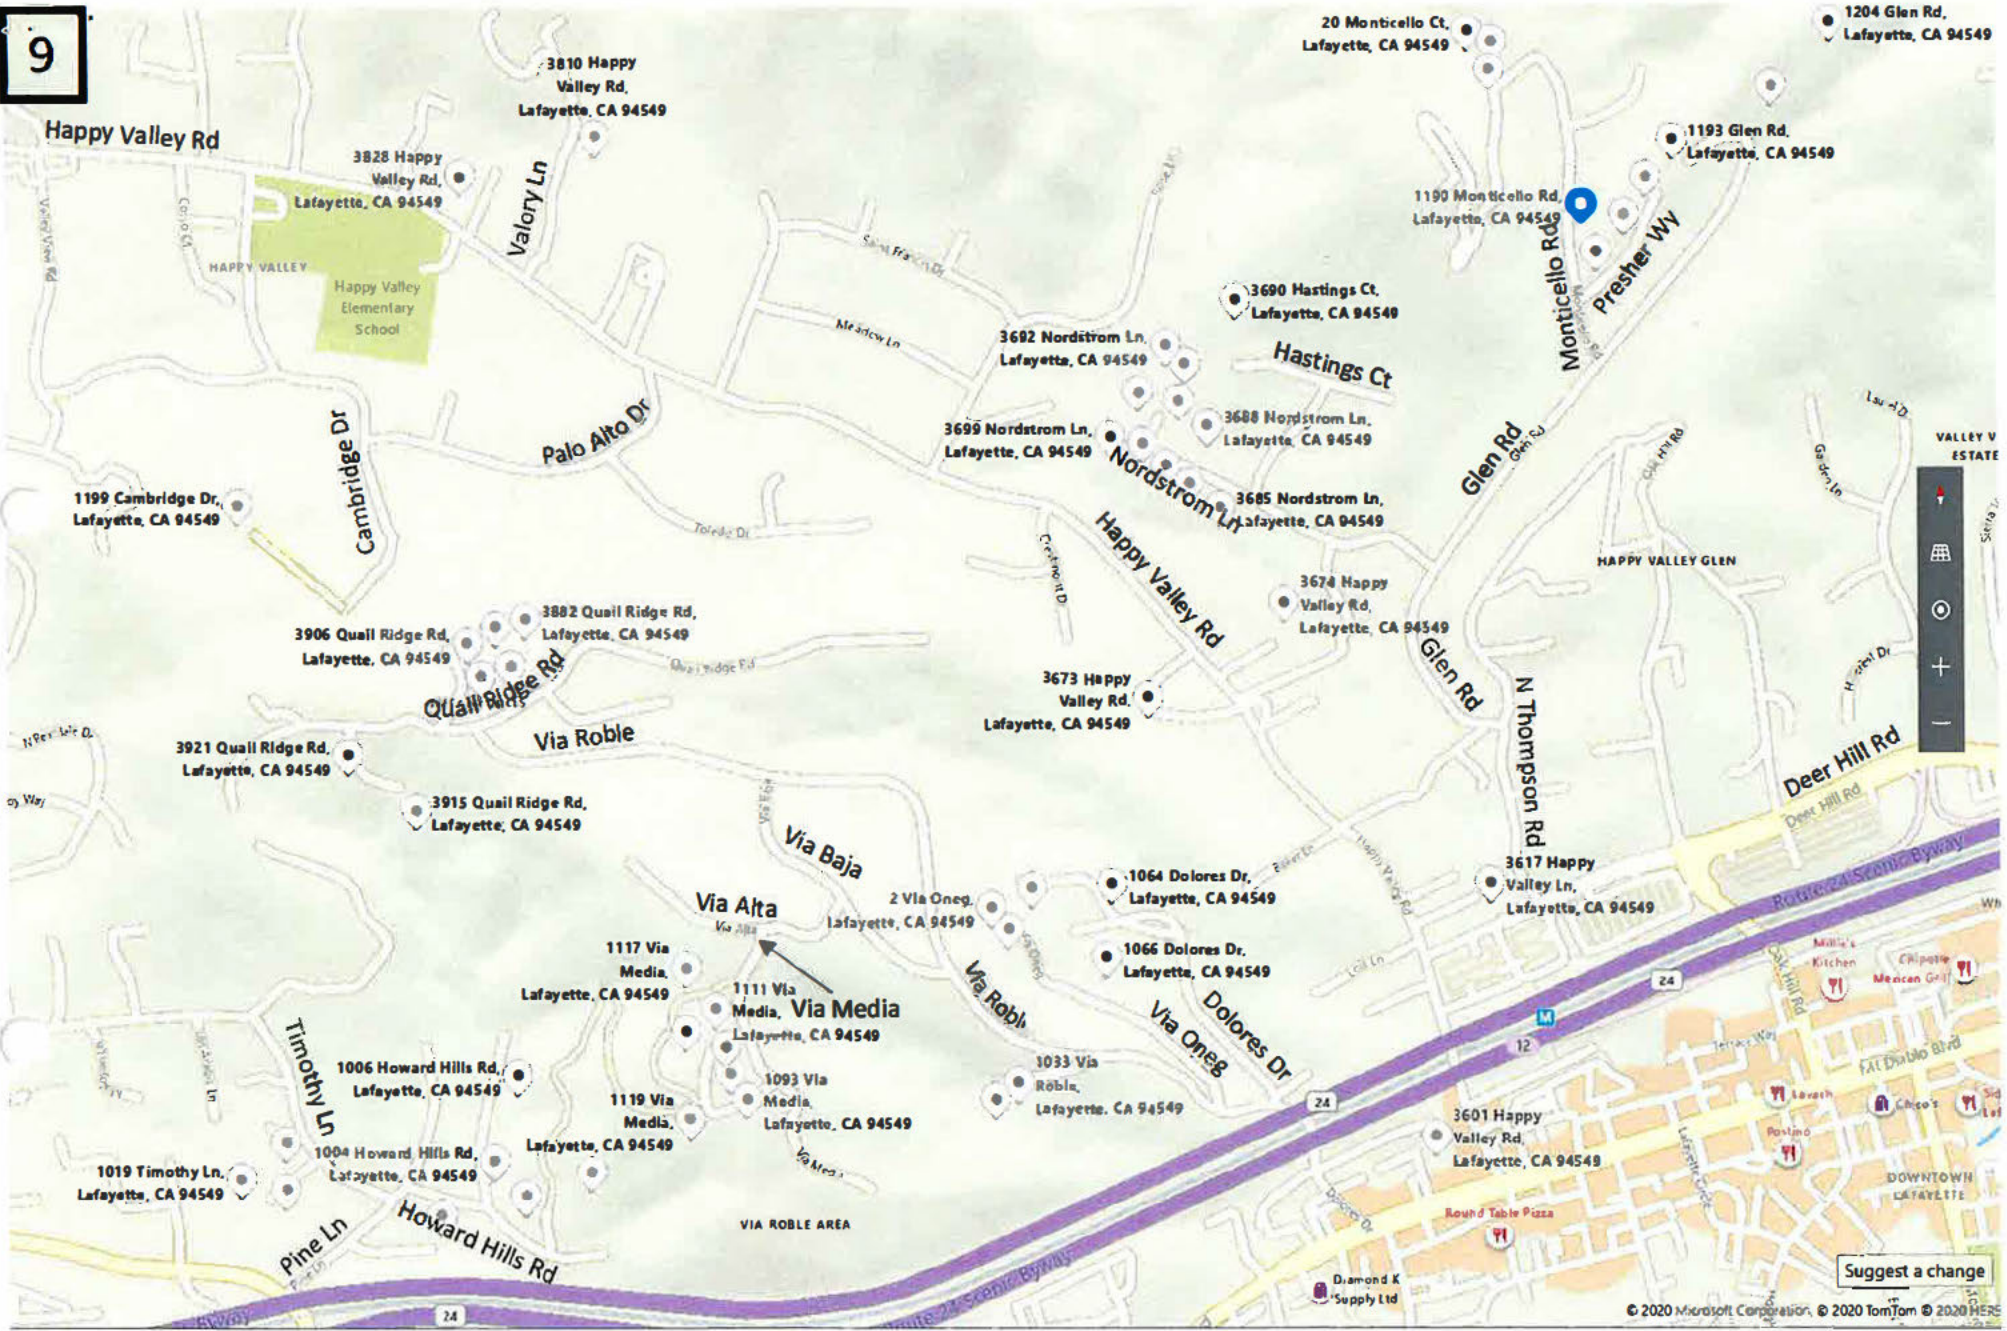

Suggest a change