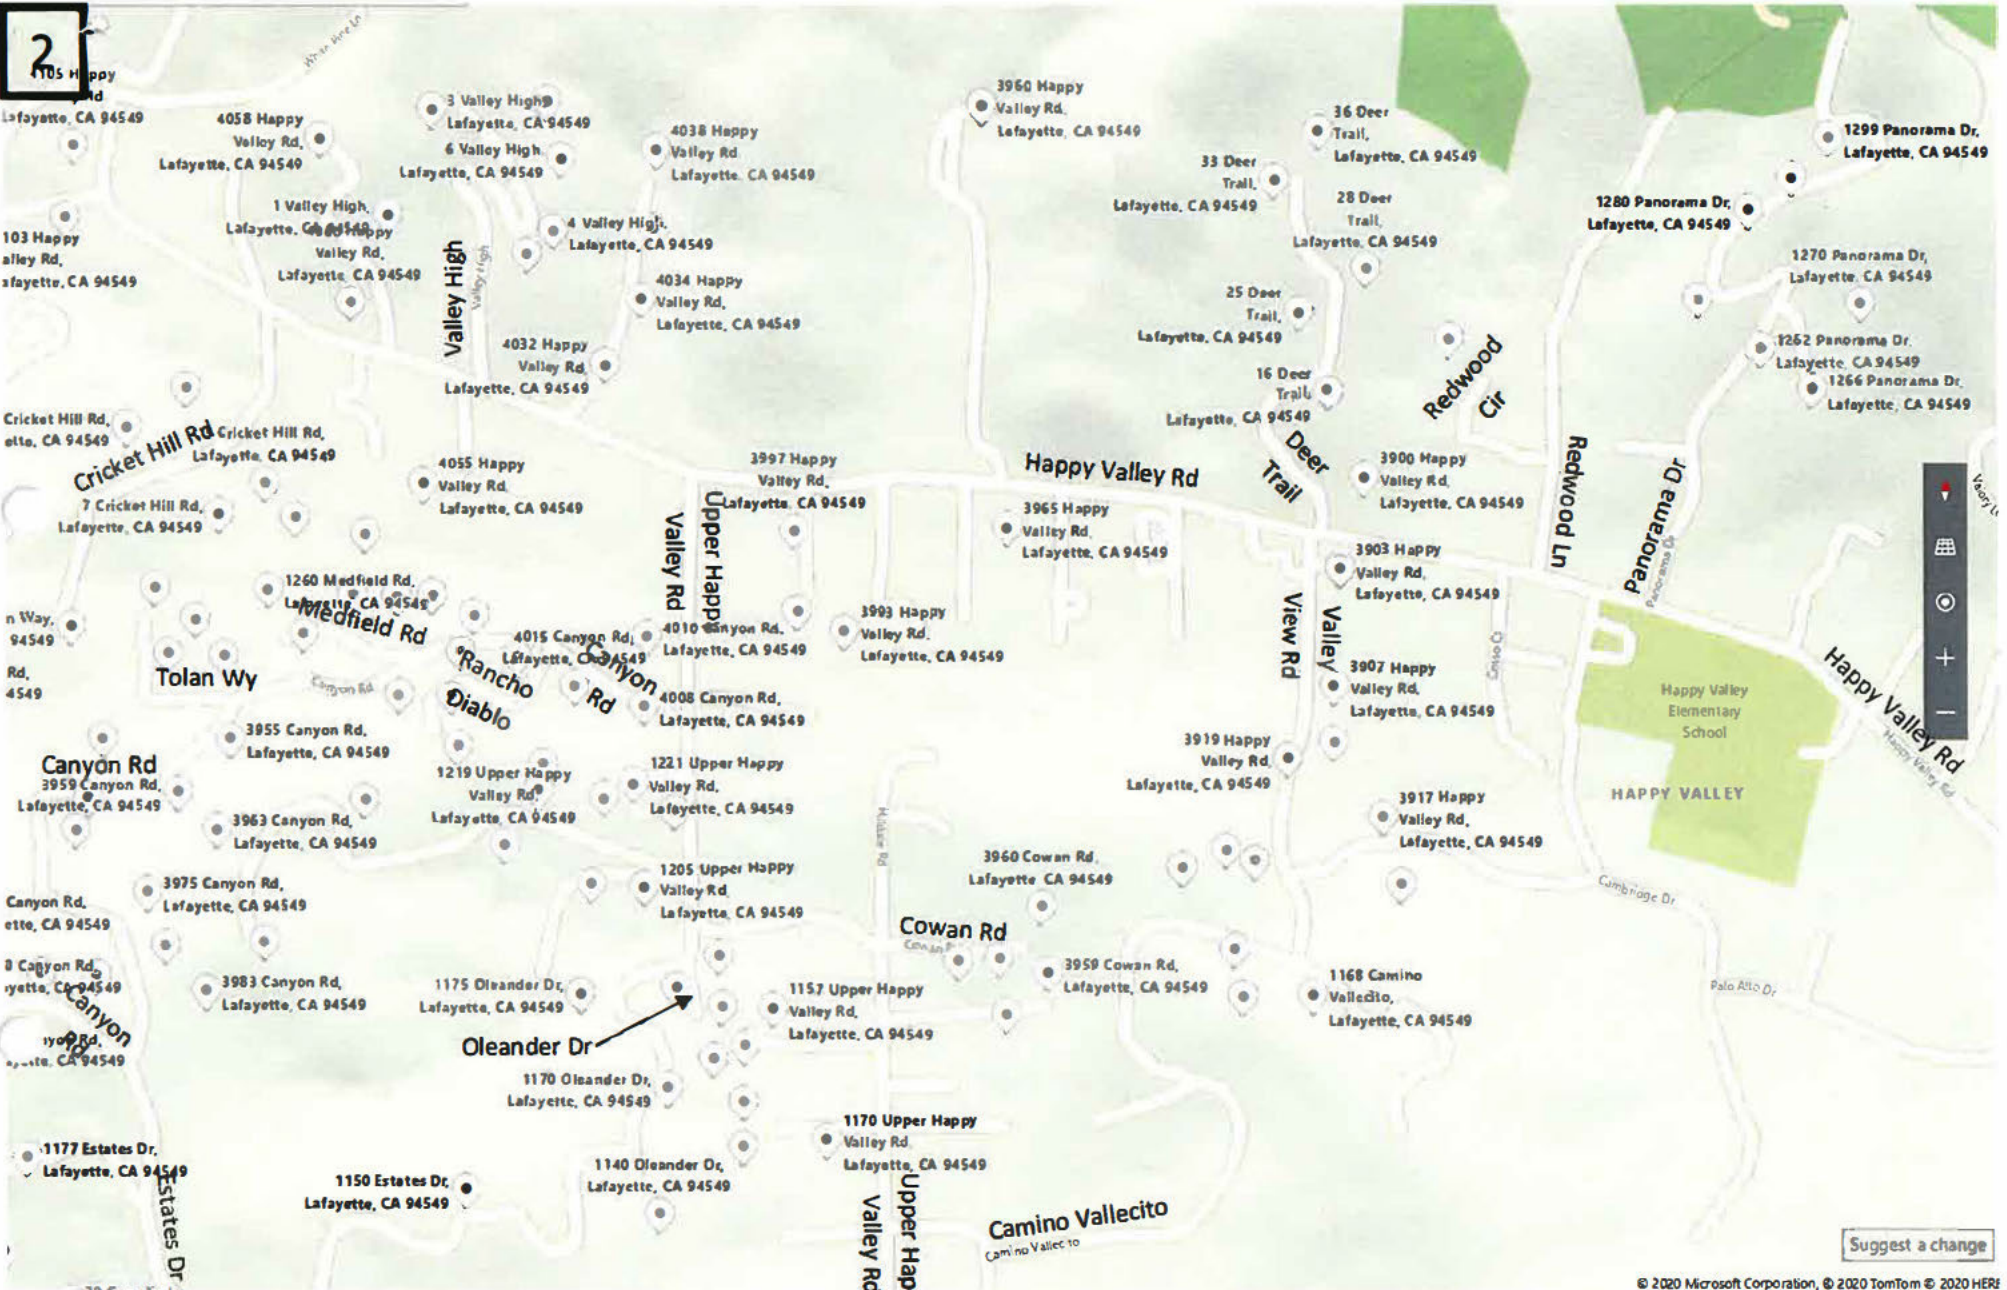

# Tuesday 260

Suggest

1

To Map 3

To Map 2

Suggest a change

2  
1705 Happy Rd

Lafayette, CA 94549