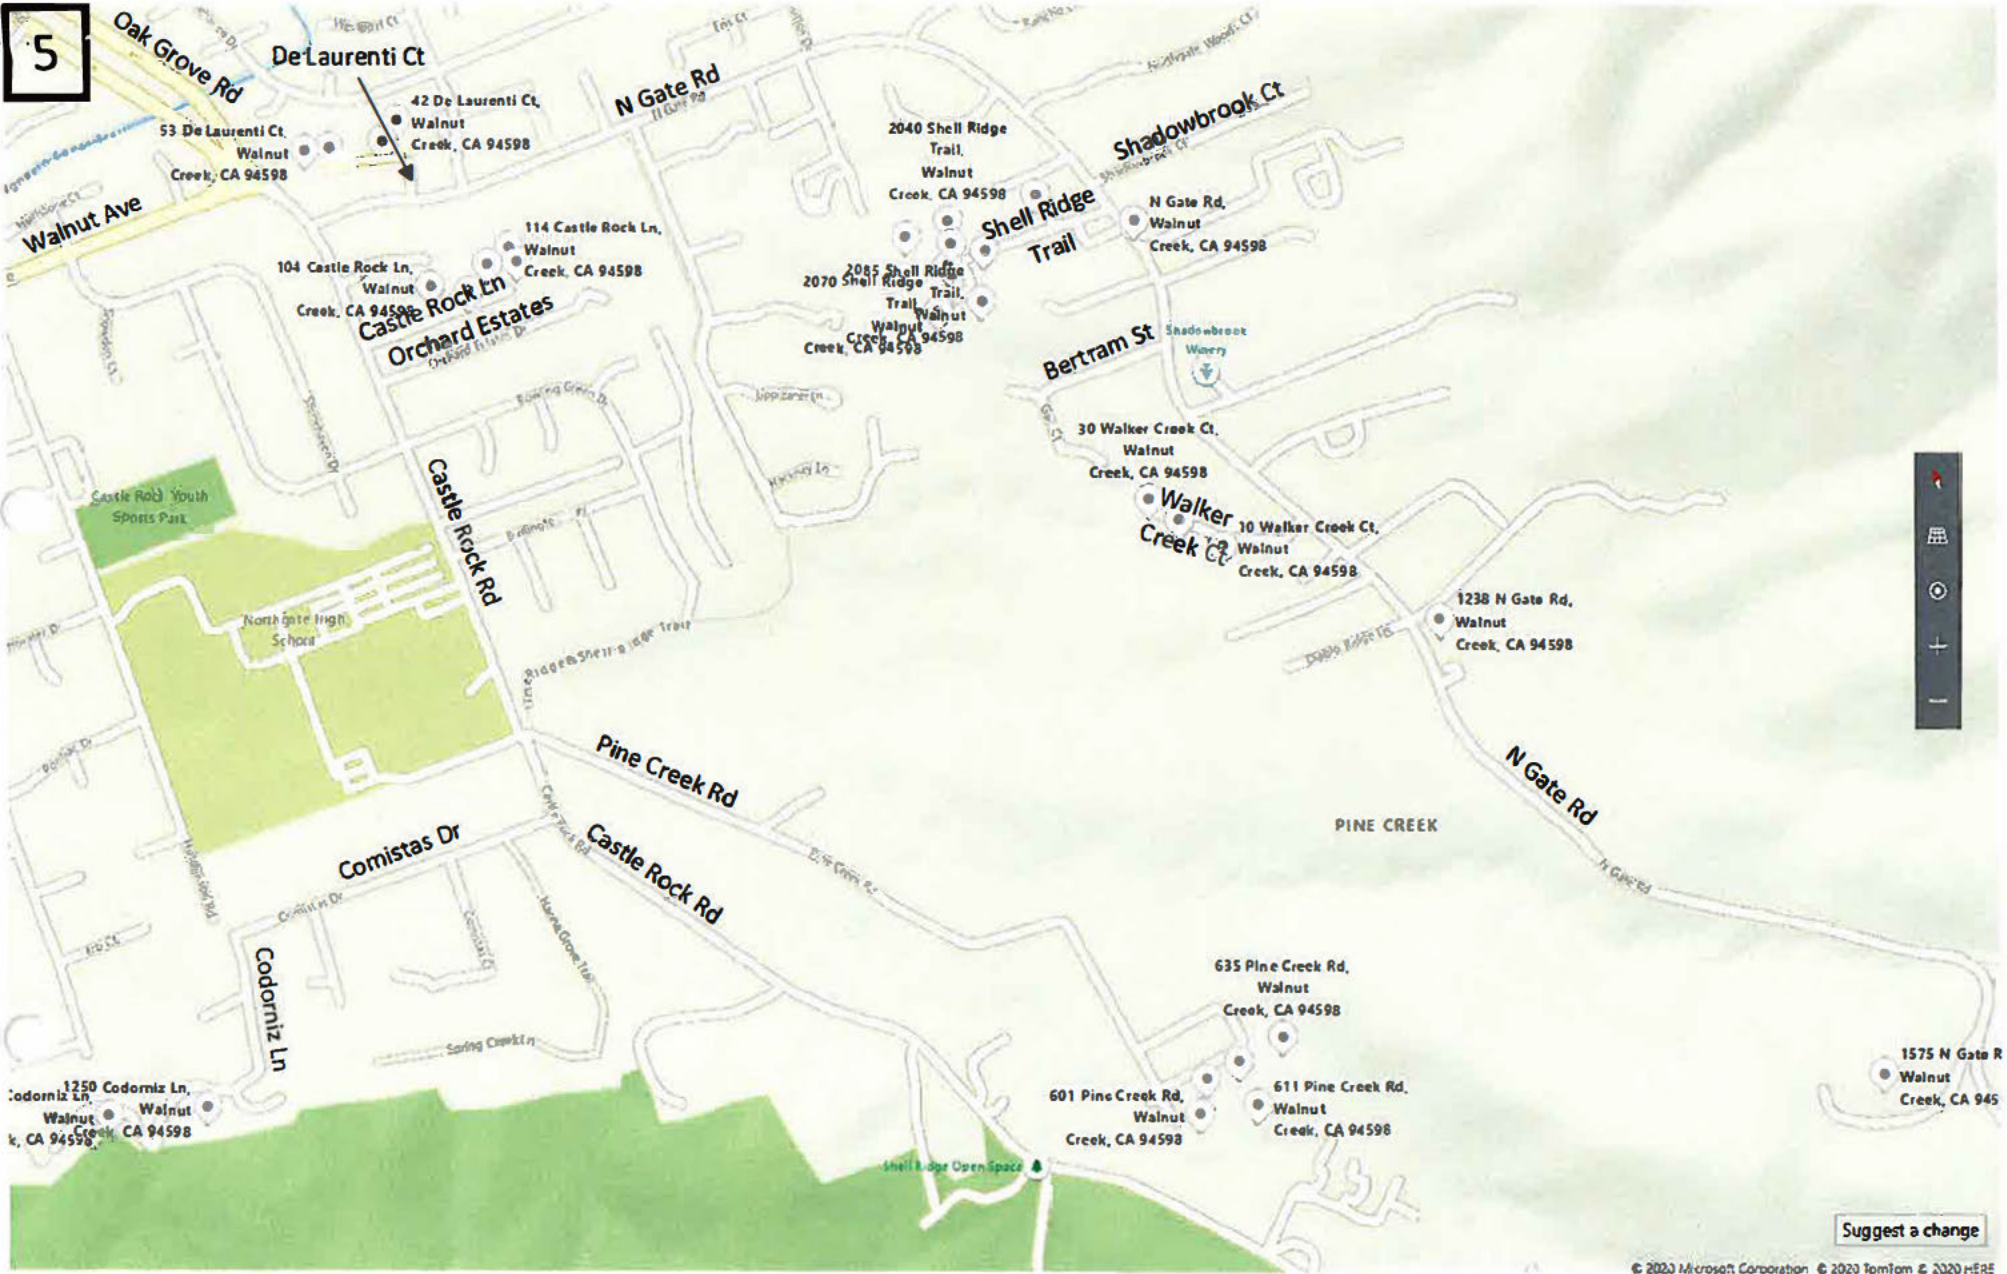

853 Bancroft Rd,  
Walnut  
Creek, CA 94598

1400 Bancroft Rd,  
Walnut  
Creek, CA 94598

4

5

Suggest a change