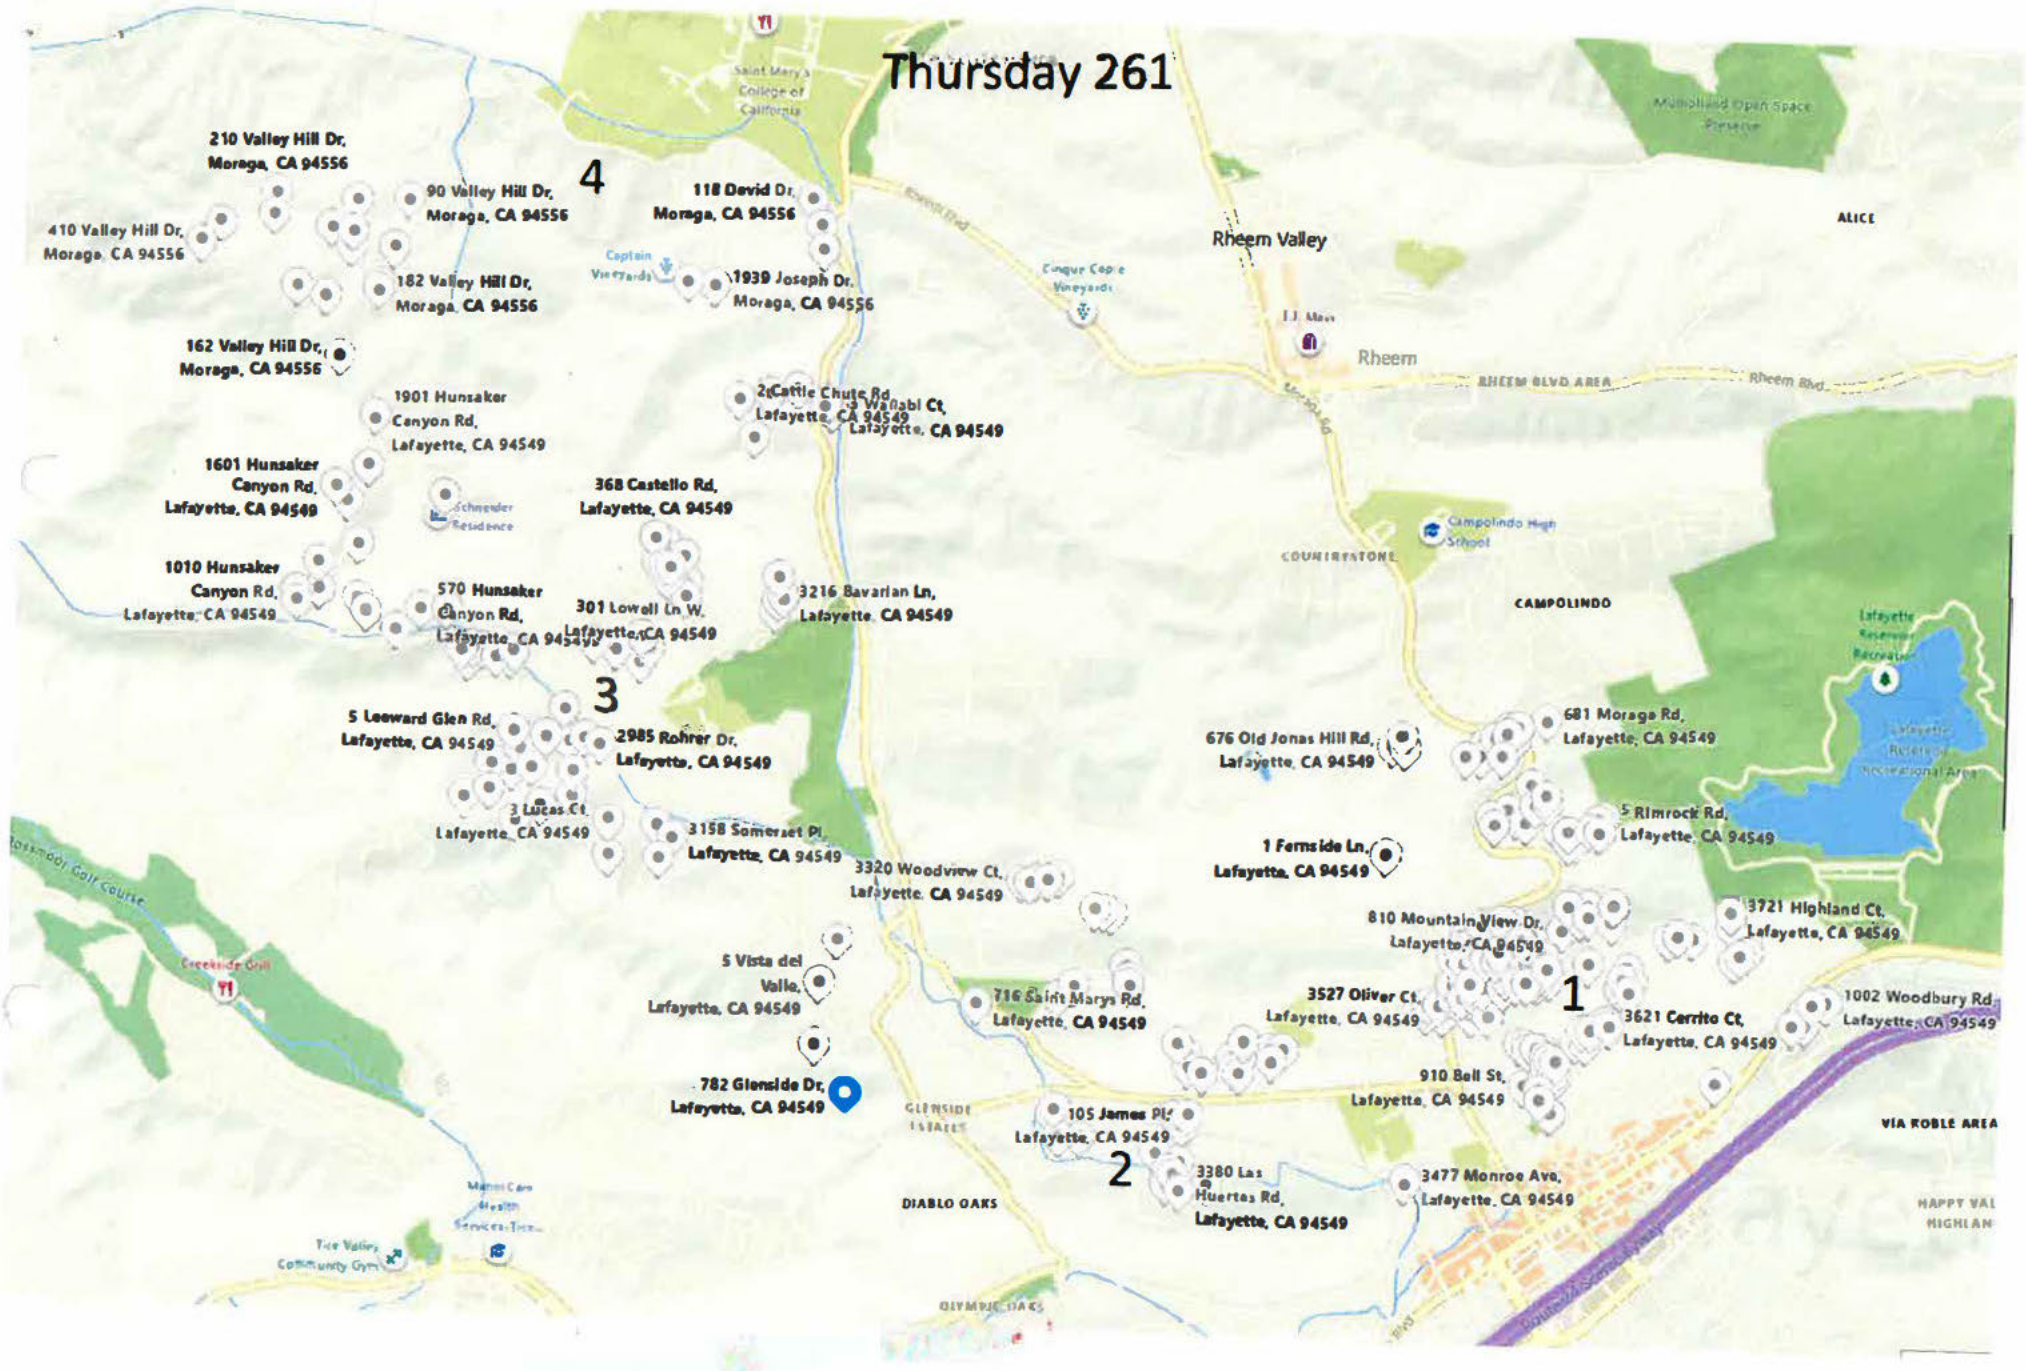

Thursday 261