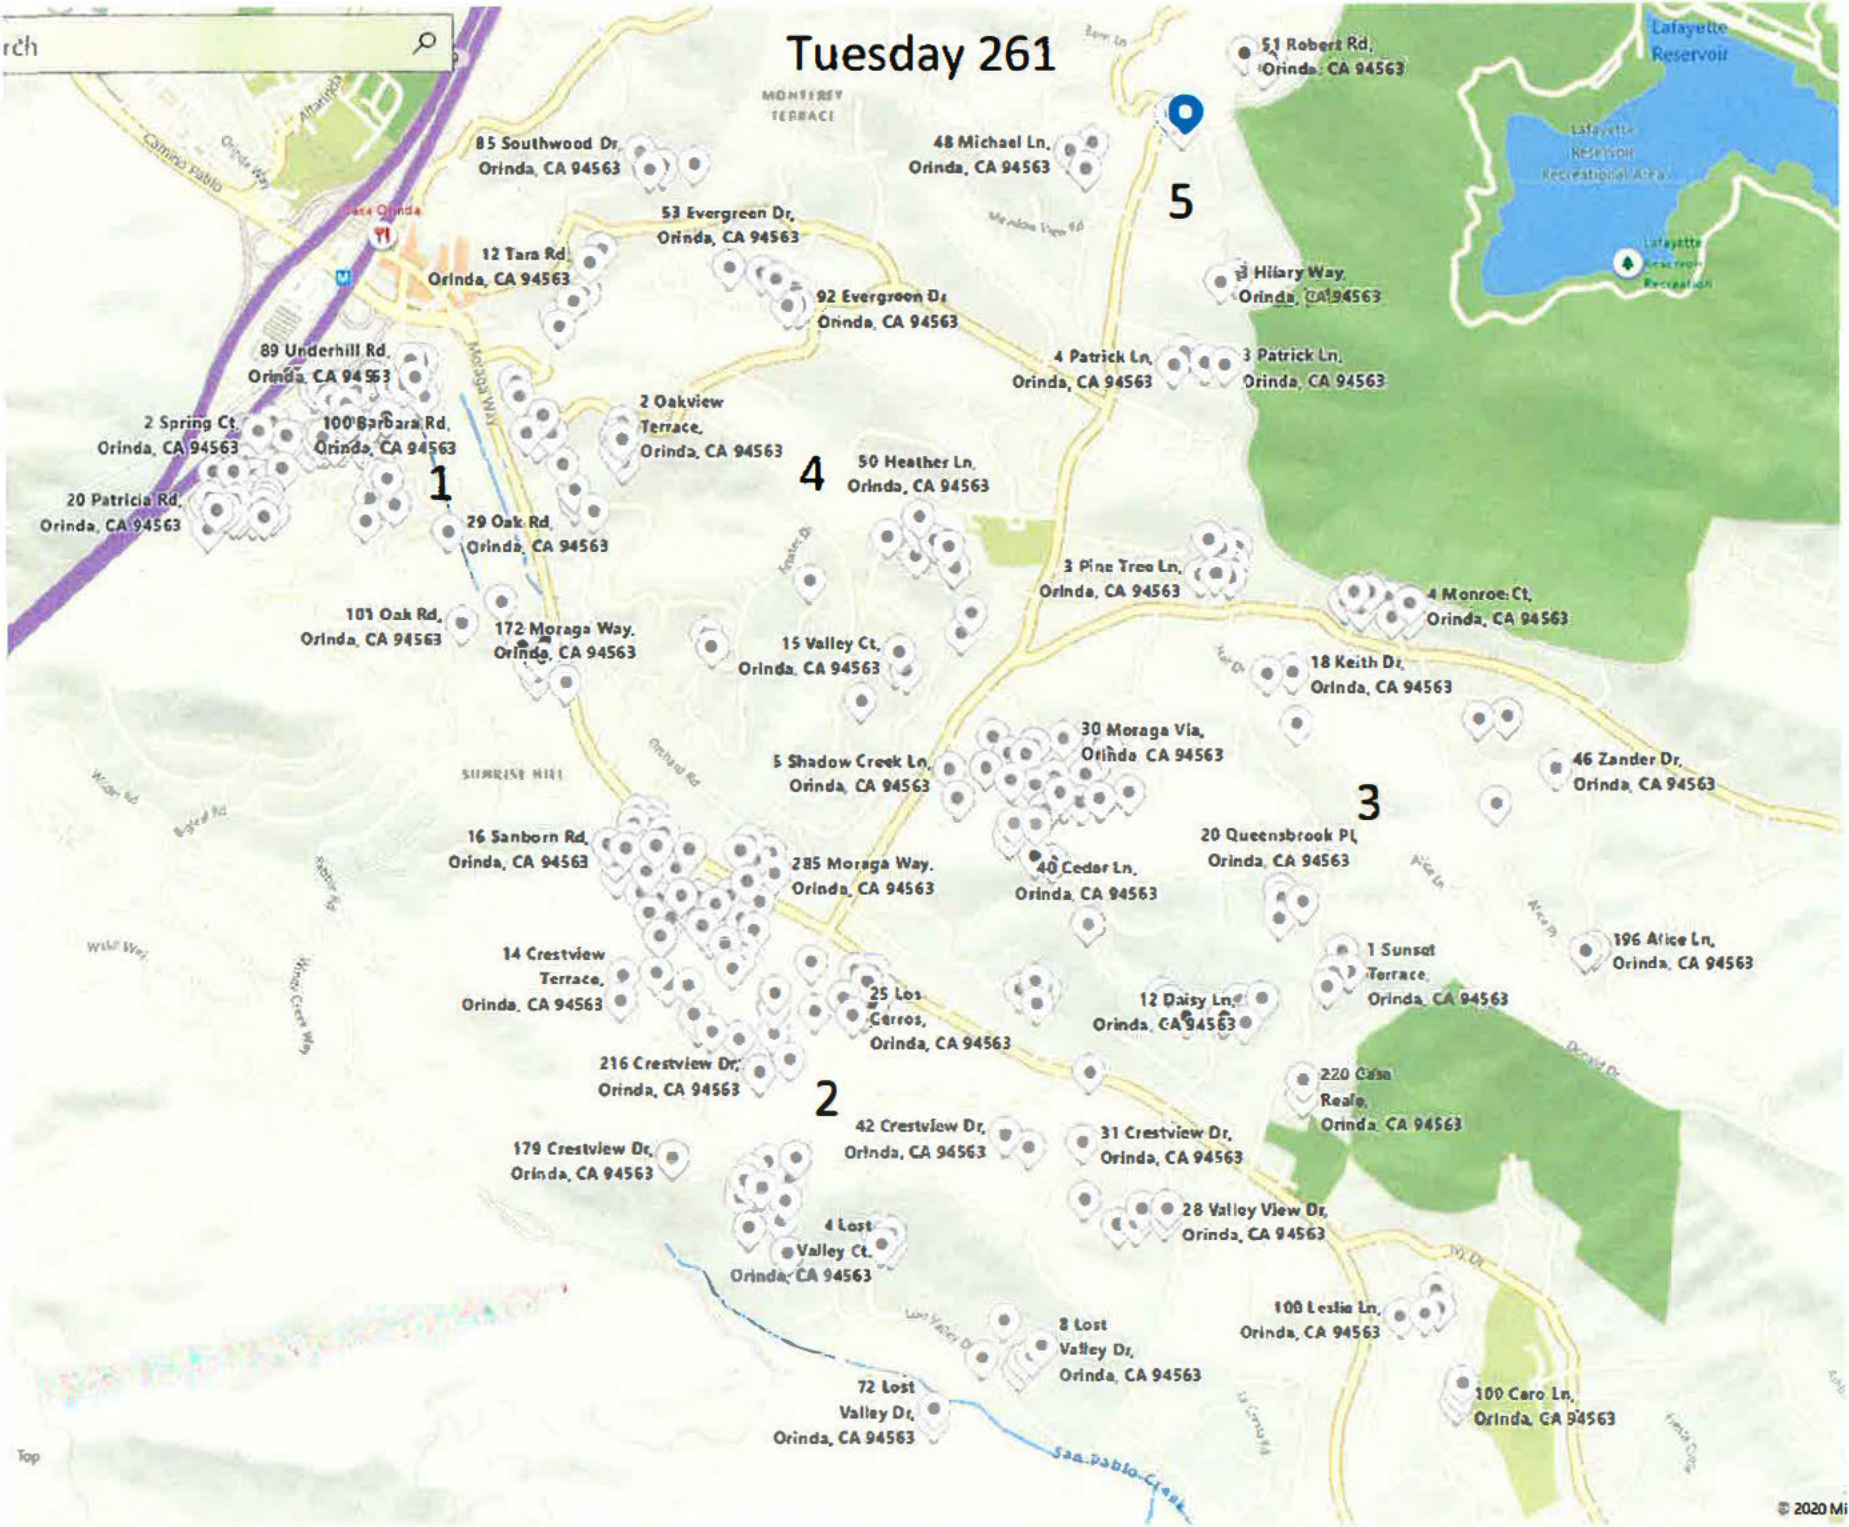

Tuesday 261