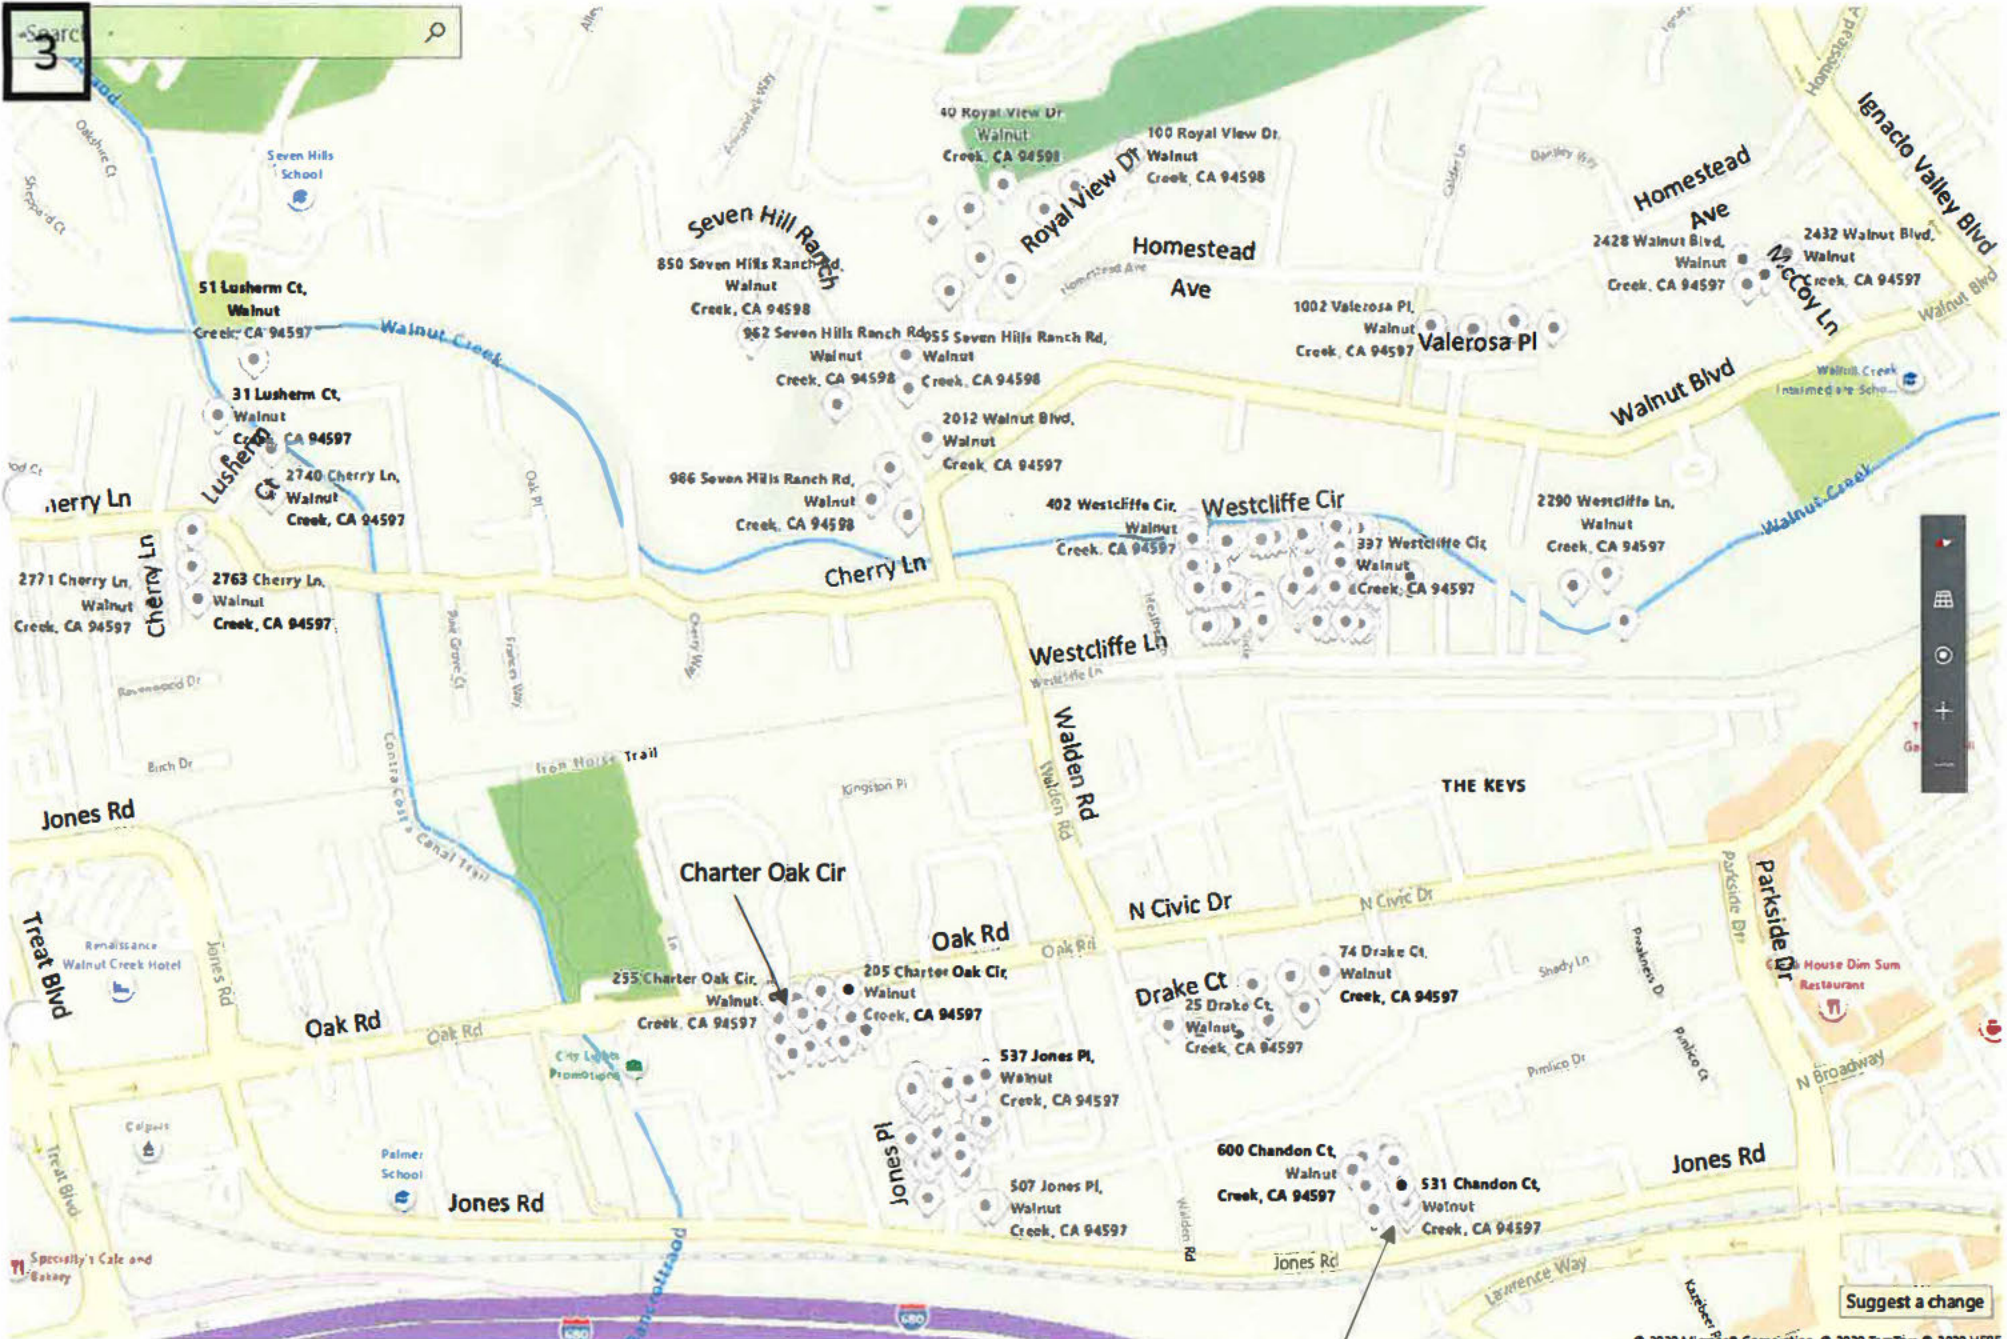

La Casa Via

John Mur Wound Care Center

Montego

GARDENS

RM

Suggest a c

Chandon Ct