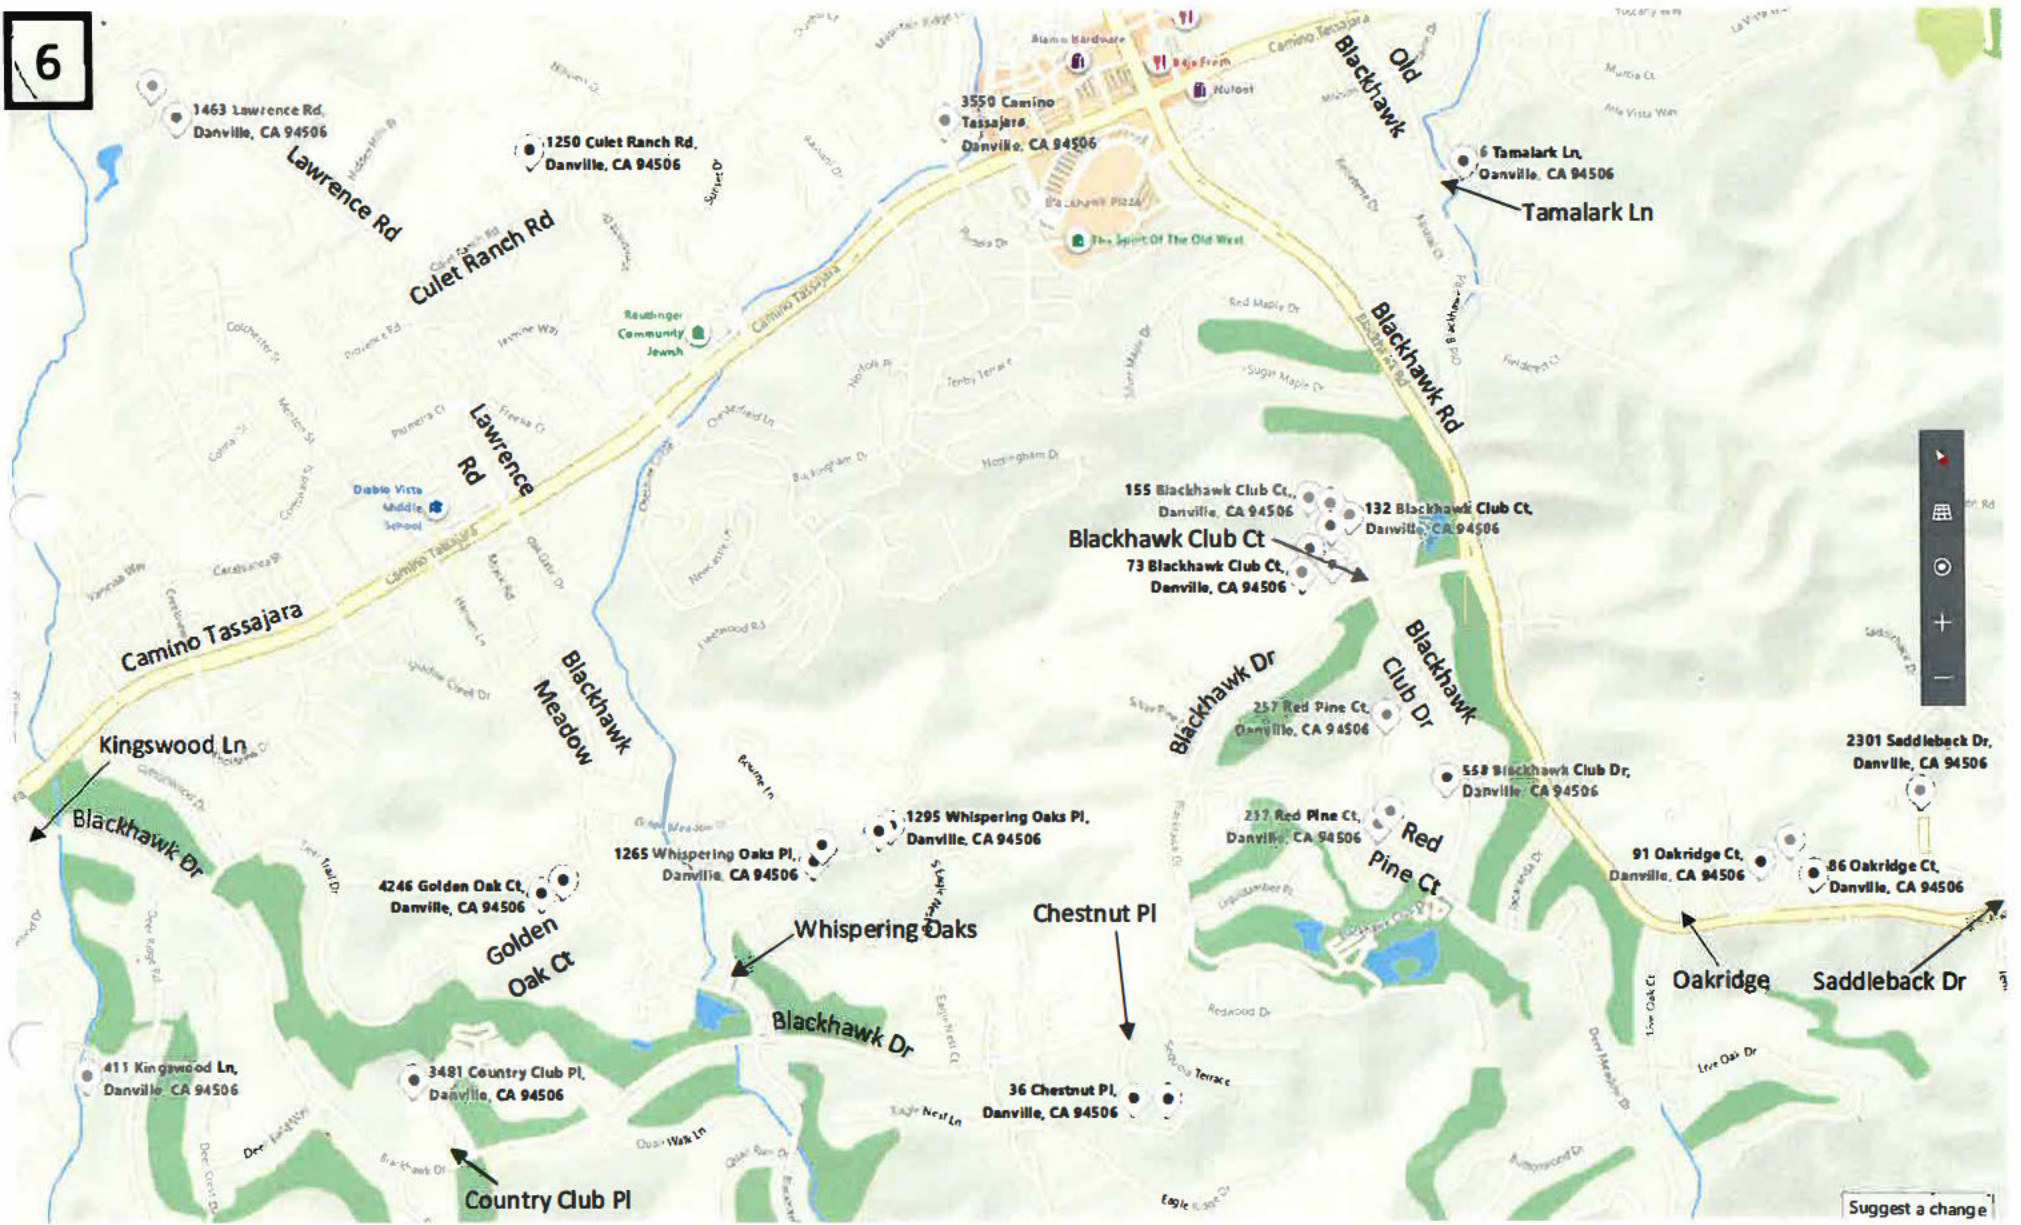

# Morgan Territory

4 Search

# Morgan Territory

5

Suggest

61 Leeds Ct E  
Danville, CA 94526

80 Leeds Ct E  
Danville, CA 94526

28 Sherburne Hills Rd,  
Danville, CA 94526

228 Sherburne Hills Ct,  
Danville, CA 94526

32 Sherburne Hills Rd,  
Danville, CA 94526