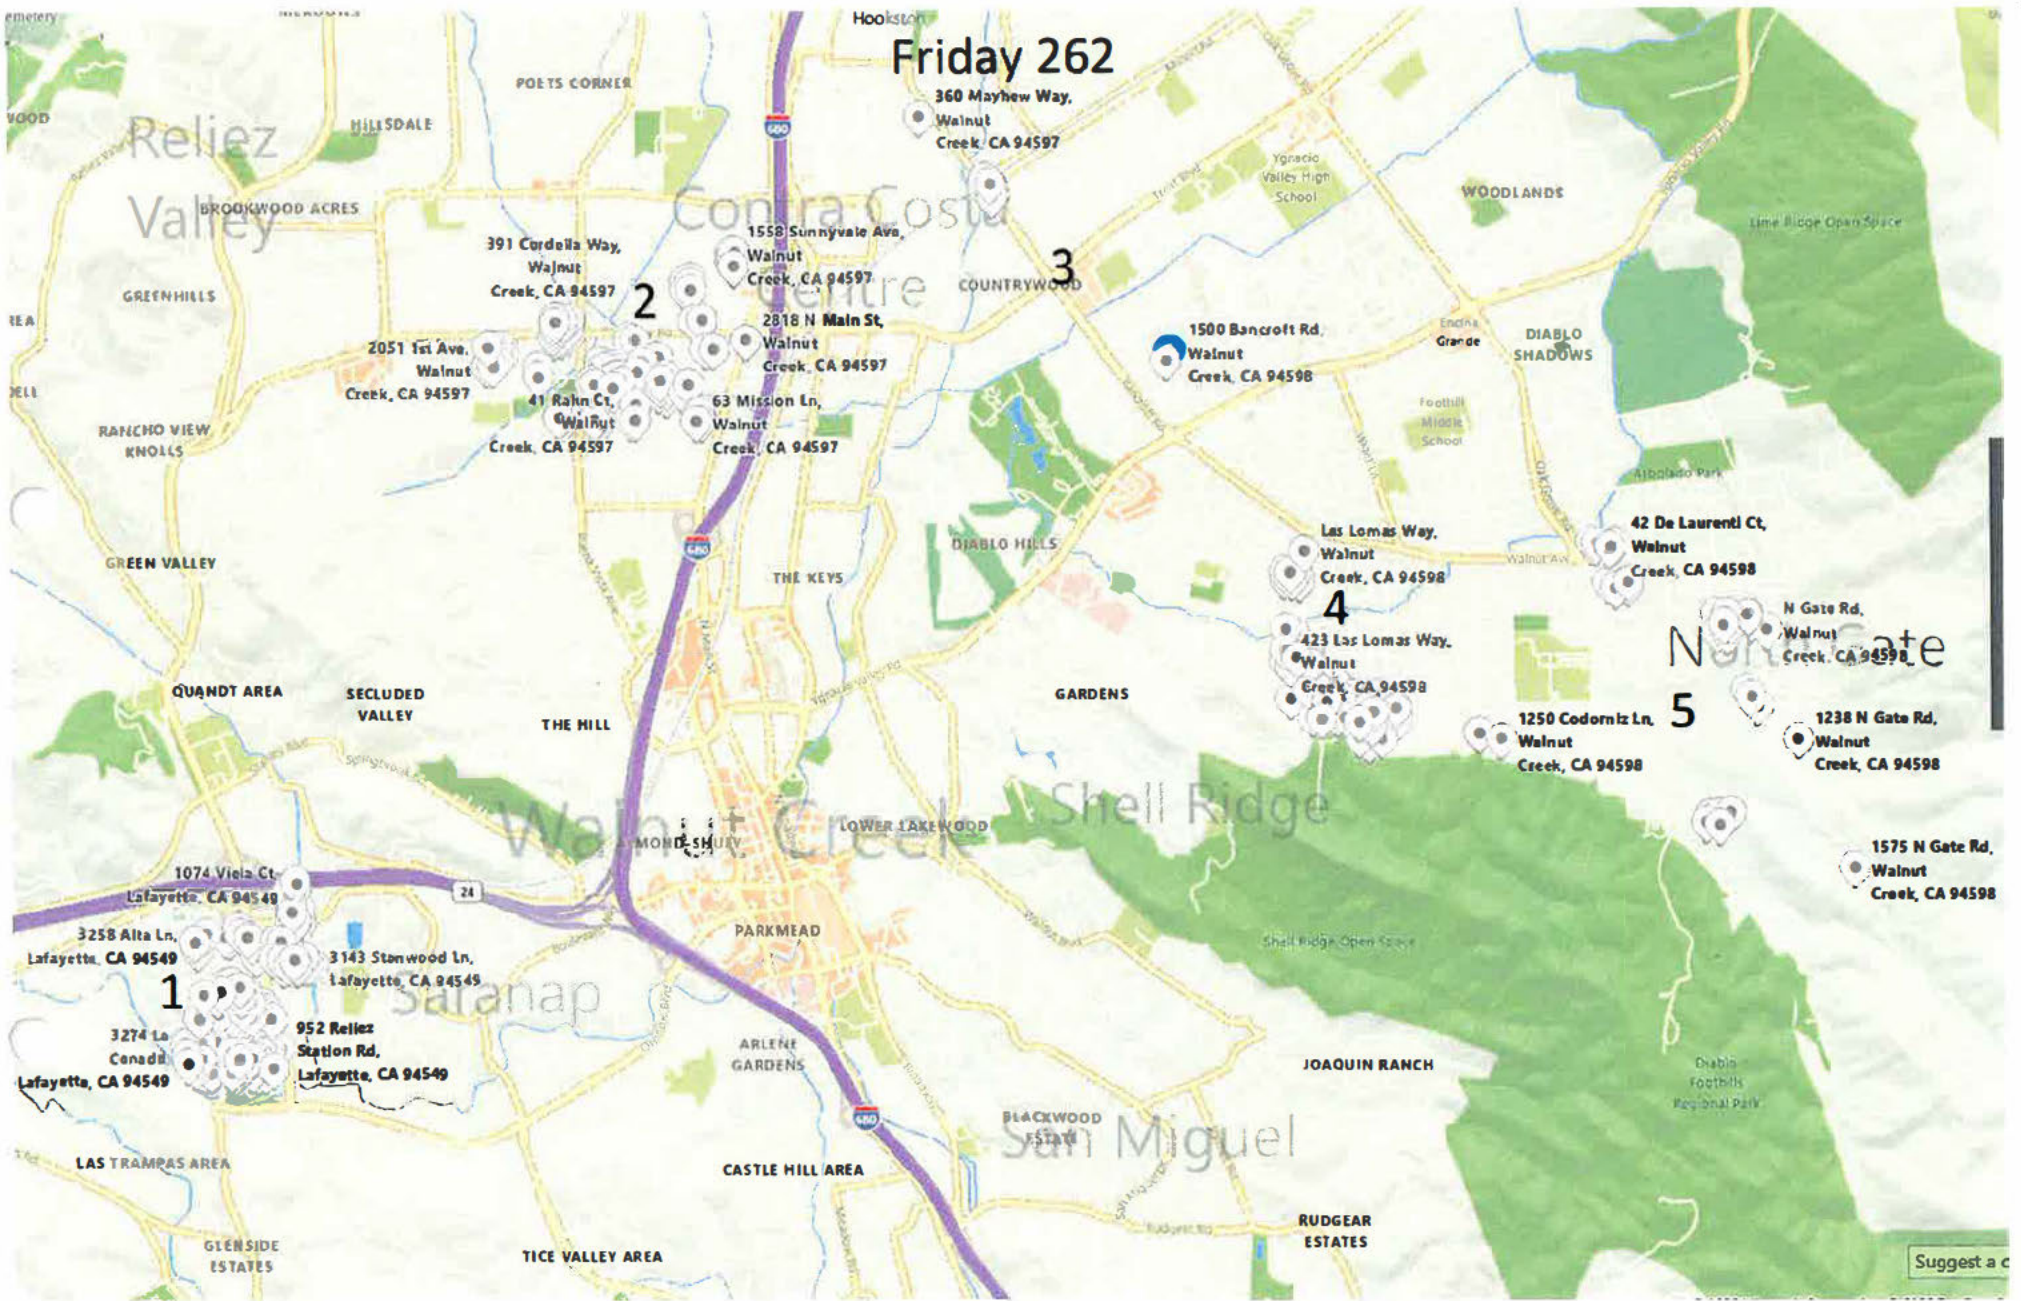

Friday 262

Suggest a c