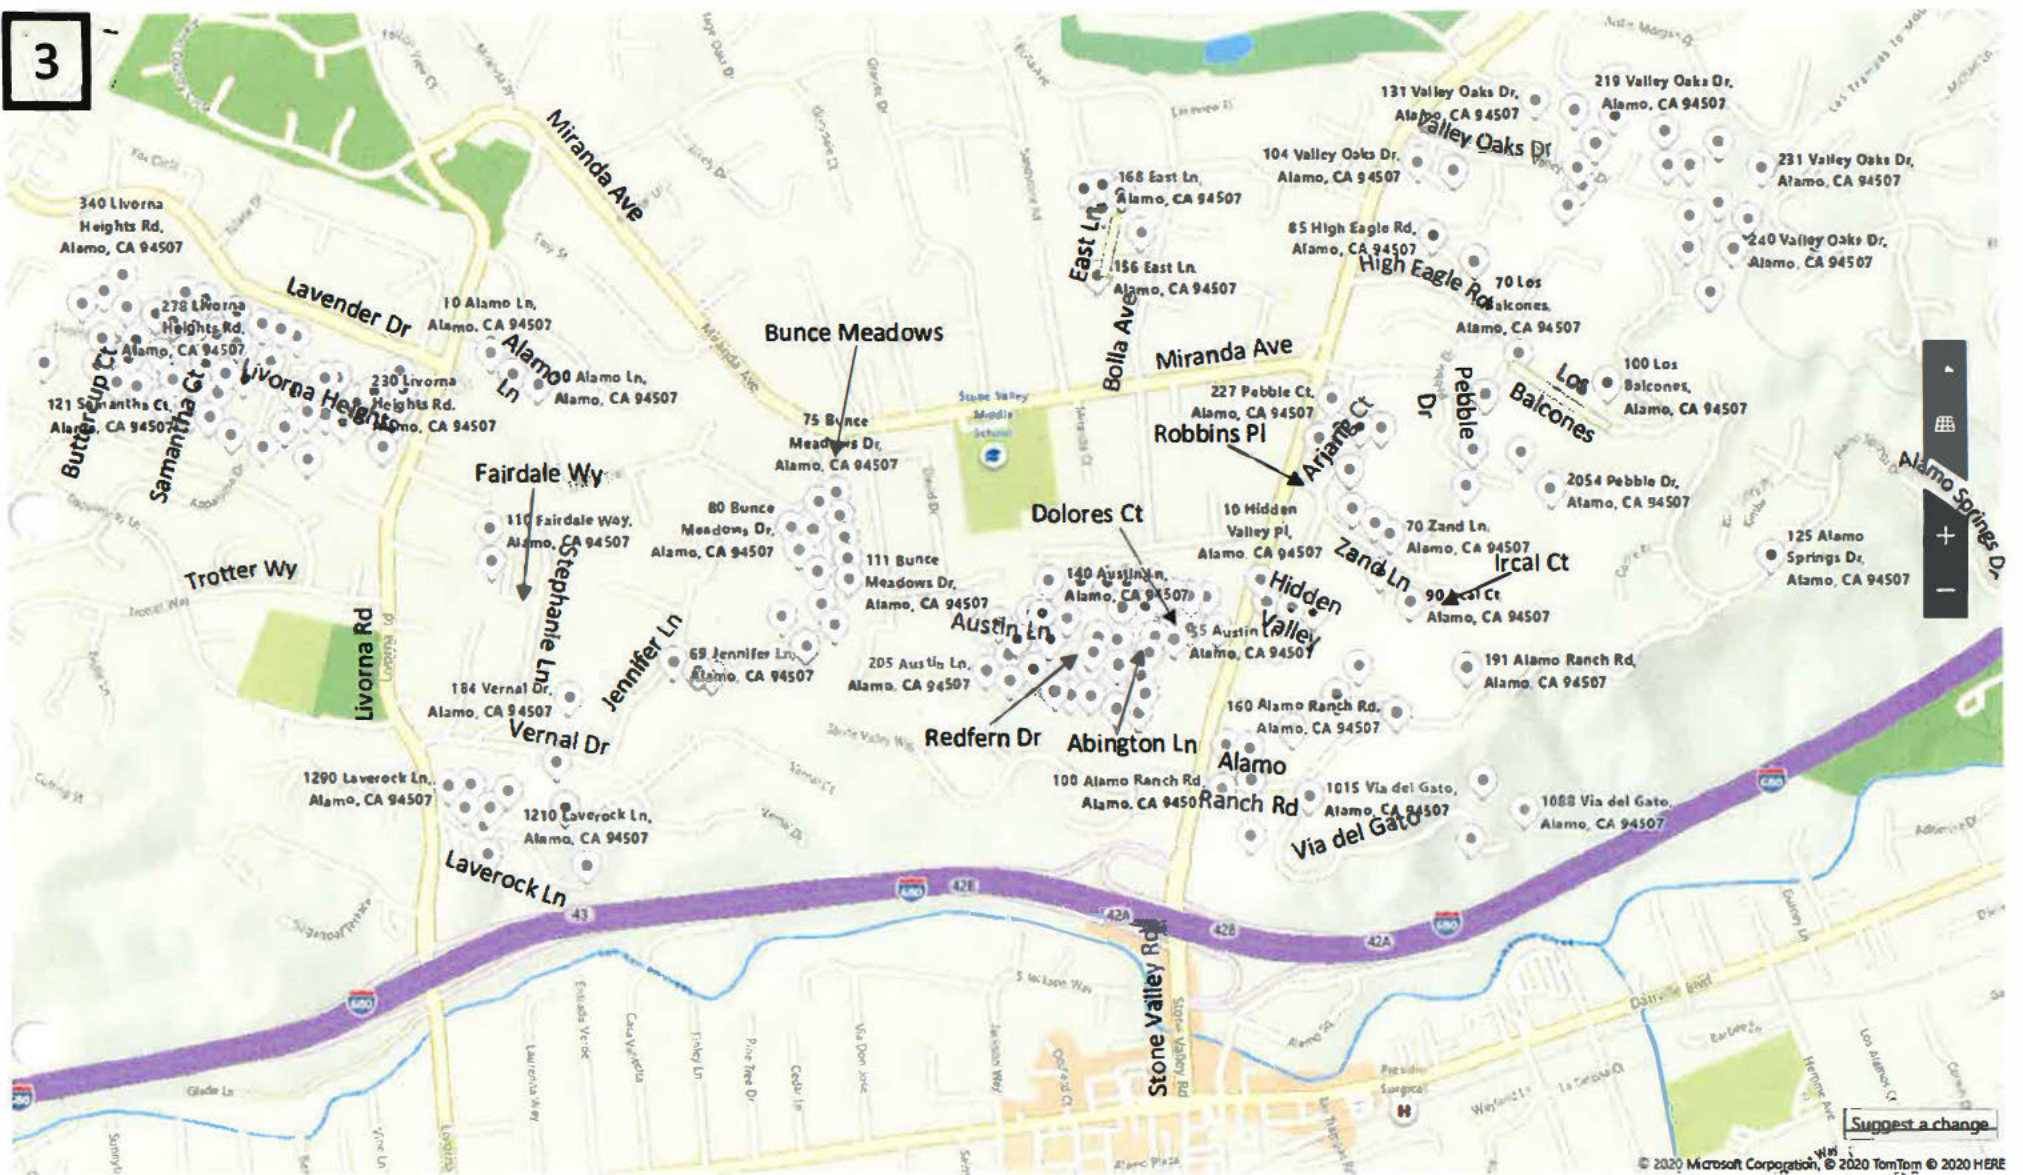

102 St  
Andrews Ln,  
Alamo, CA 94507

84 St Andrews Ln,  
Alamo, CA 94507

36 Saint  
Andrews Pl,  
Alamo, CA 94507

Tam O Shanter

Round Hill  
Country Club

Round Hill  
Country Club

3

Suggest a change