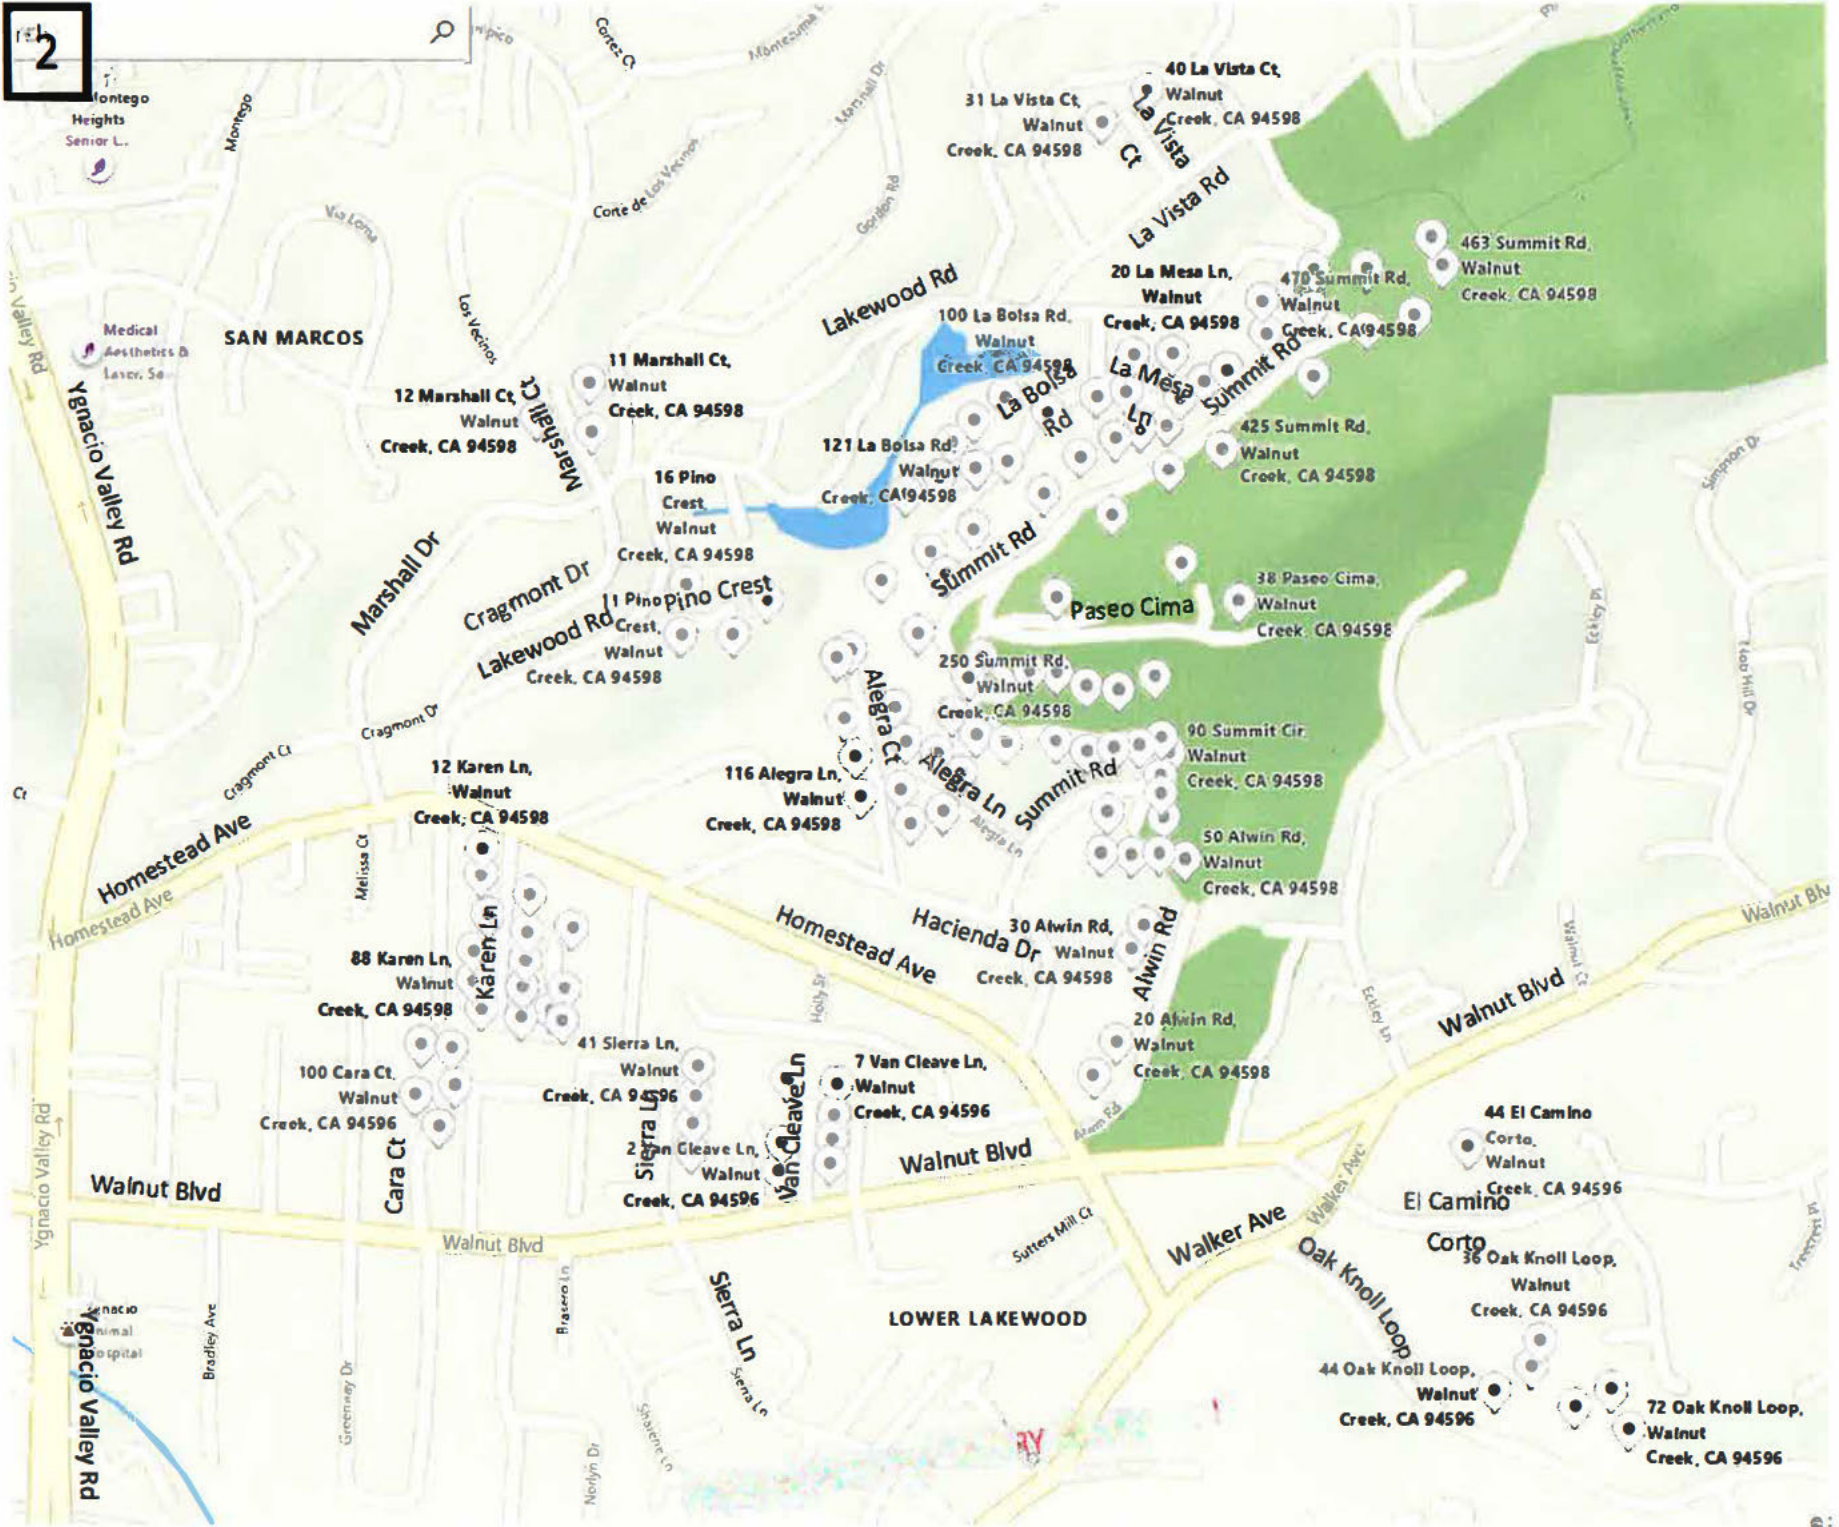

La Casa Via

John Mur Wound Care Center

Montego

GARDENS

RM

Suggest a c

Chandon Ct