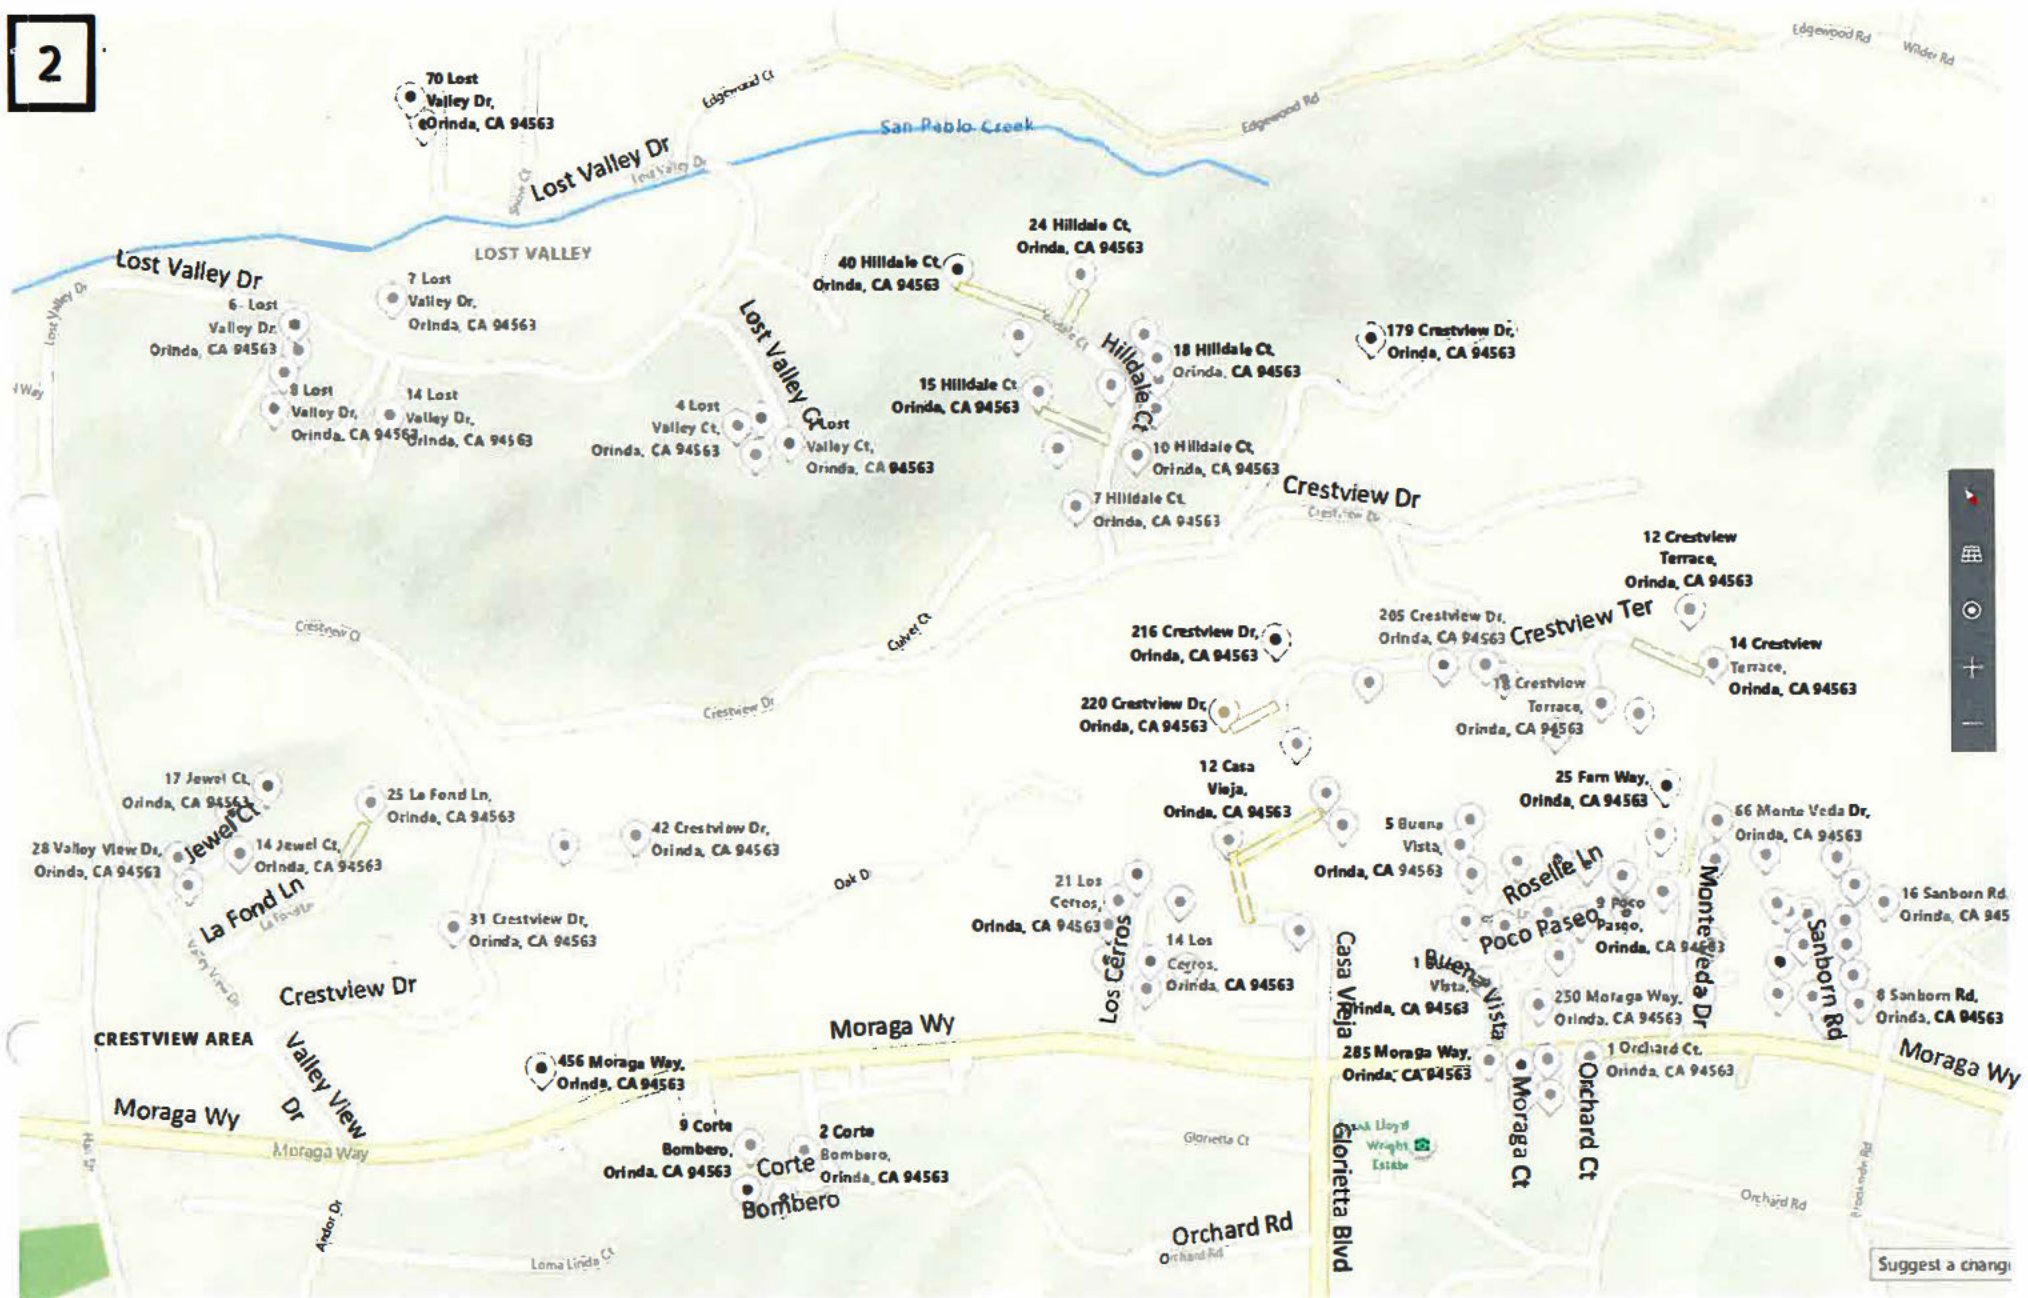

Suggest a change