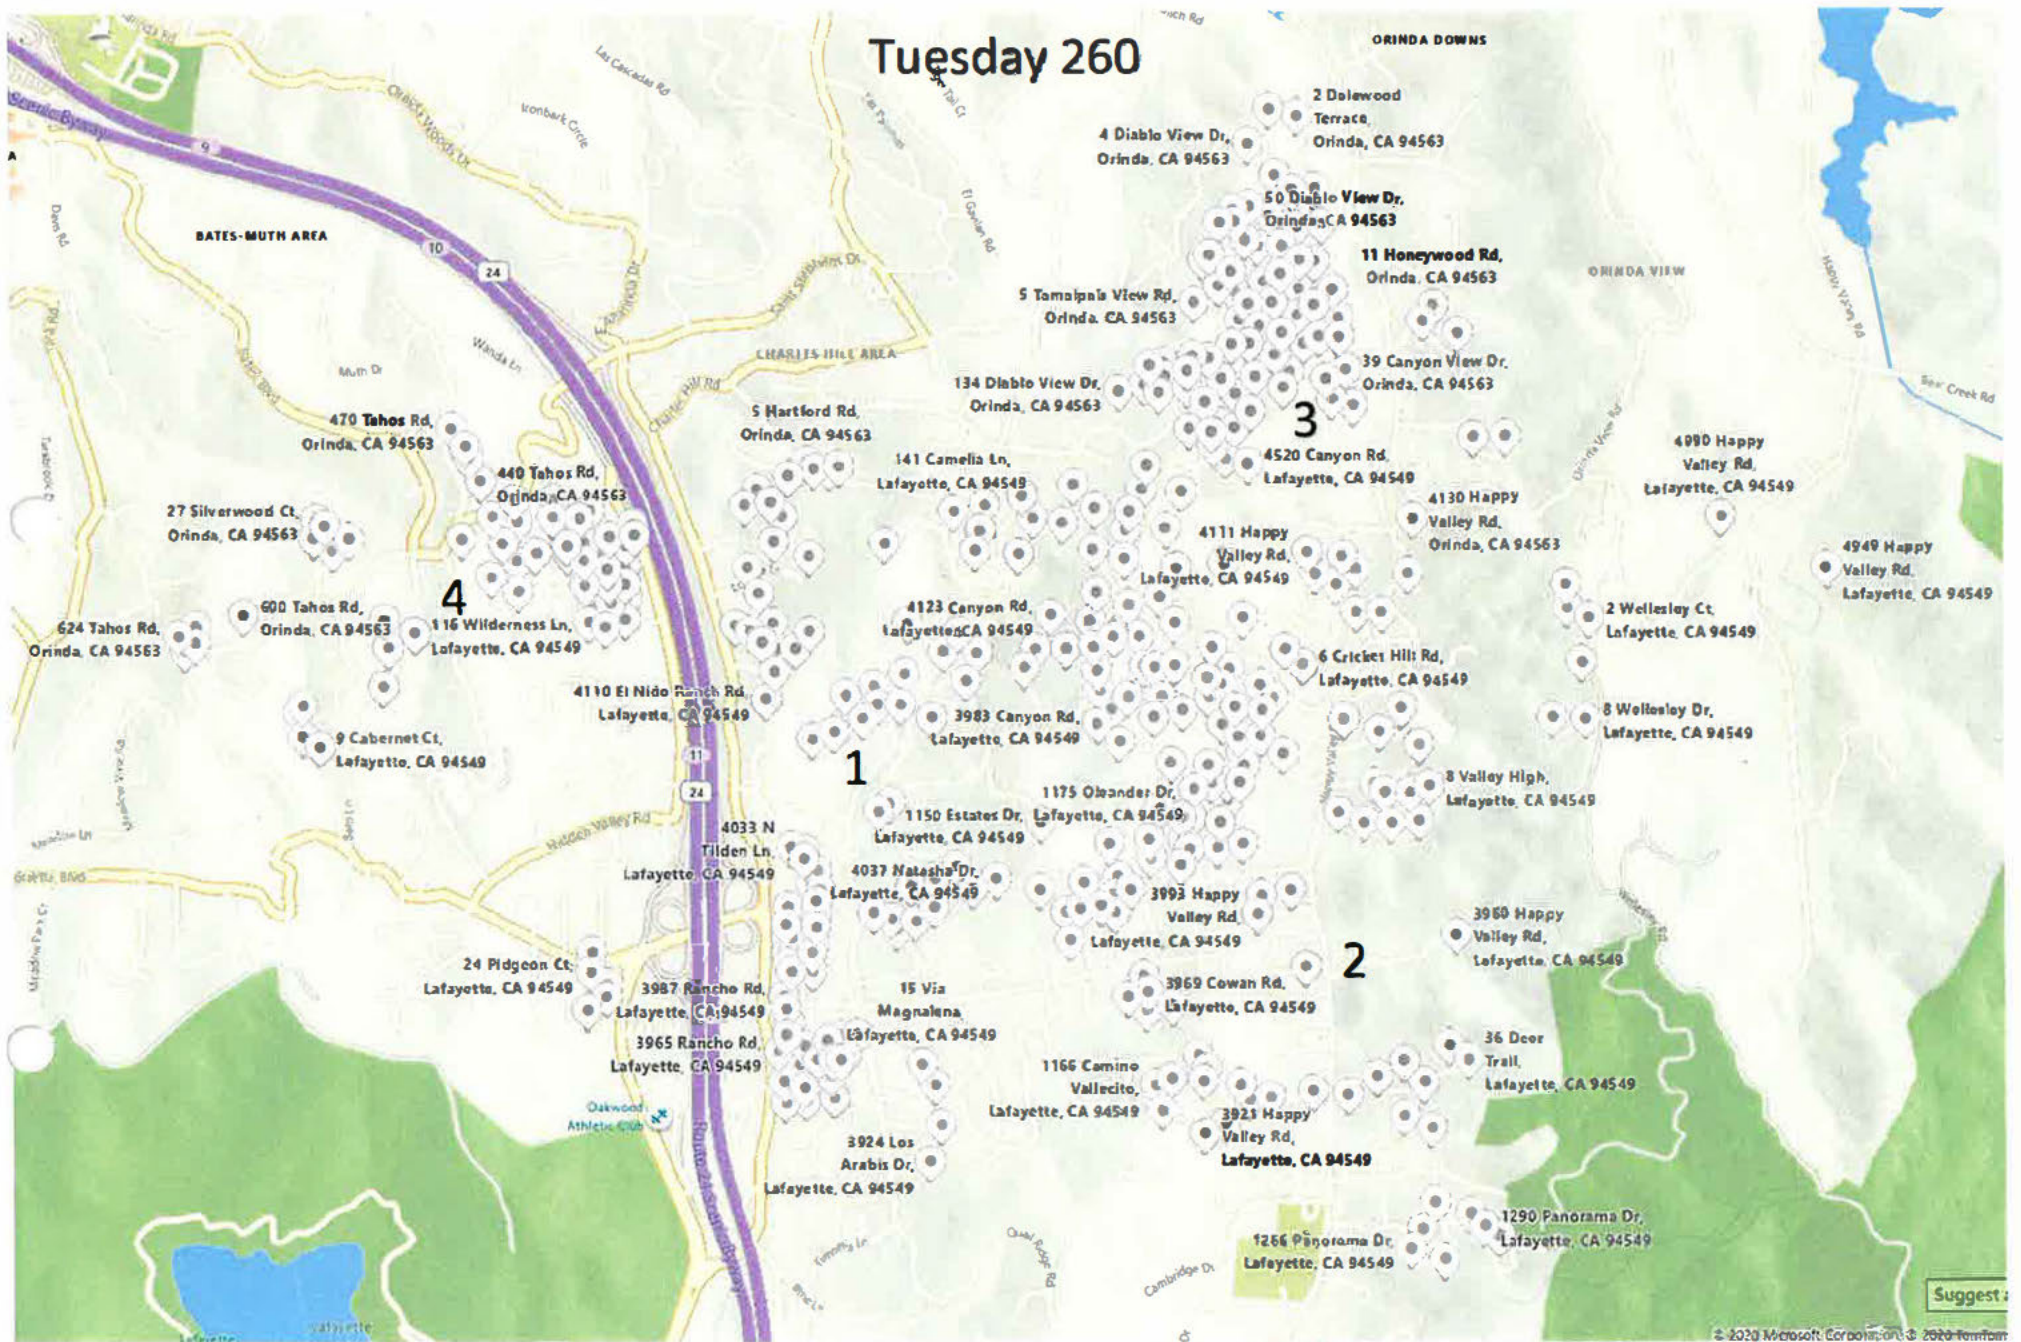

Tuesday 260

Suggest