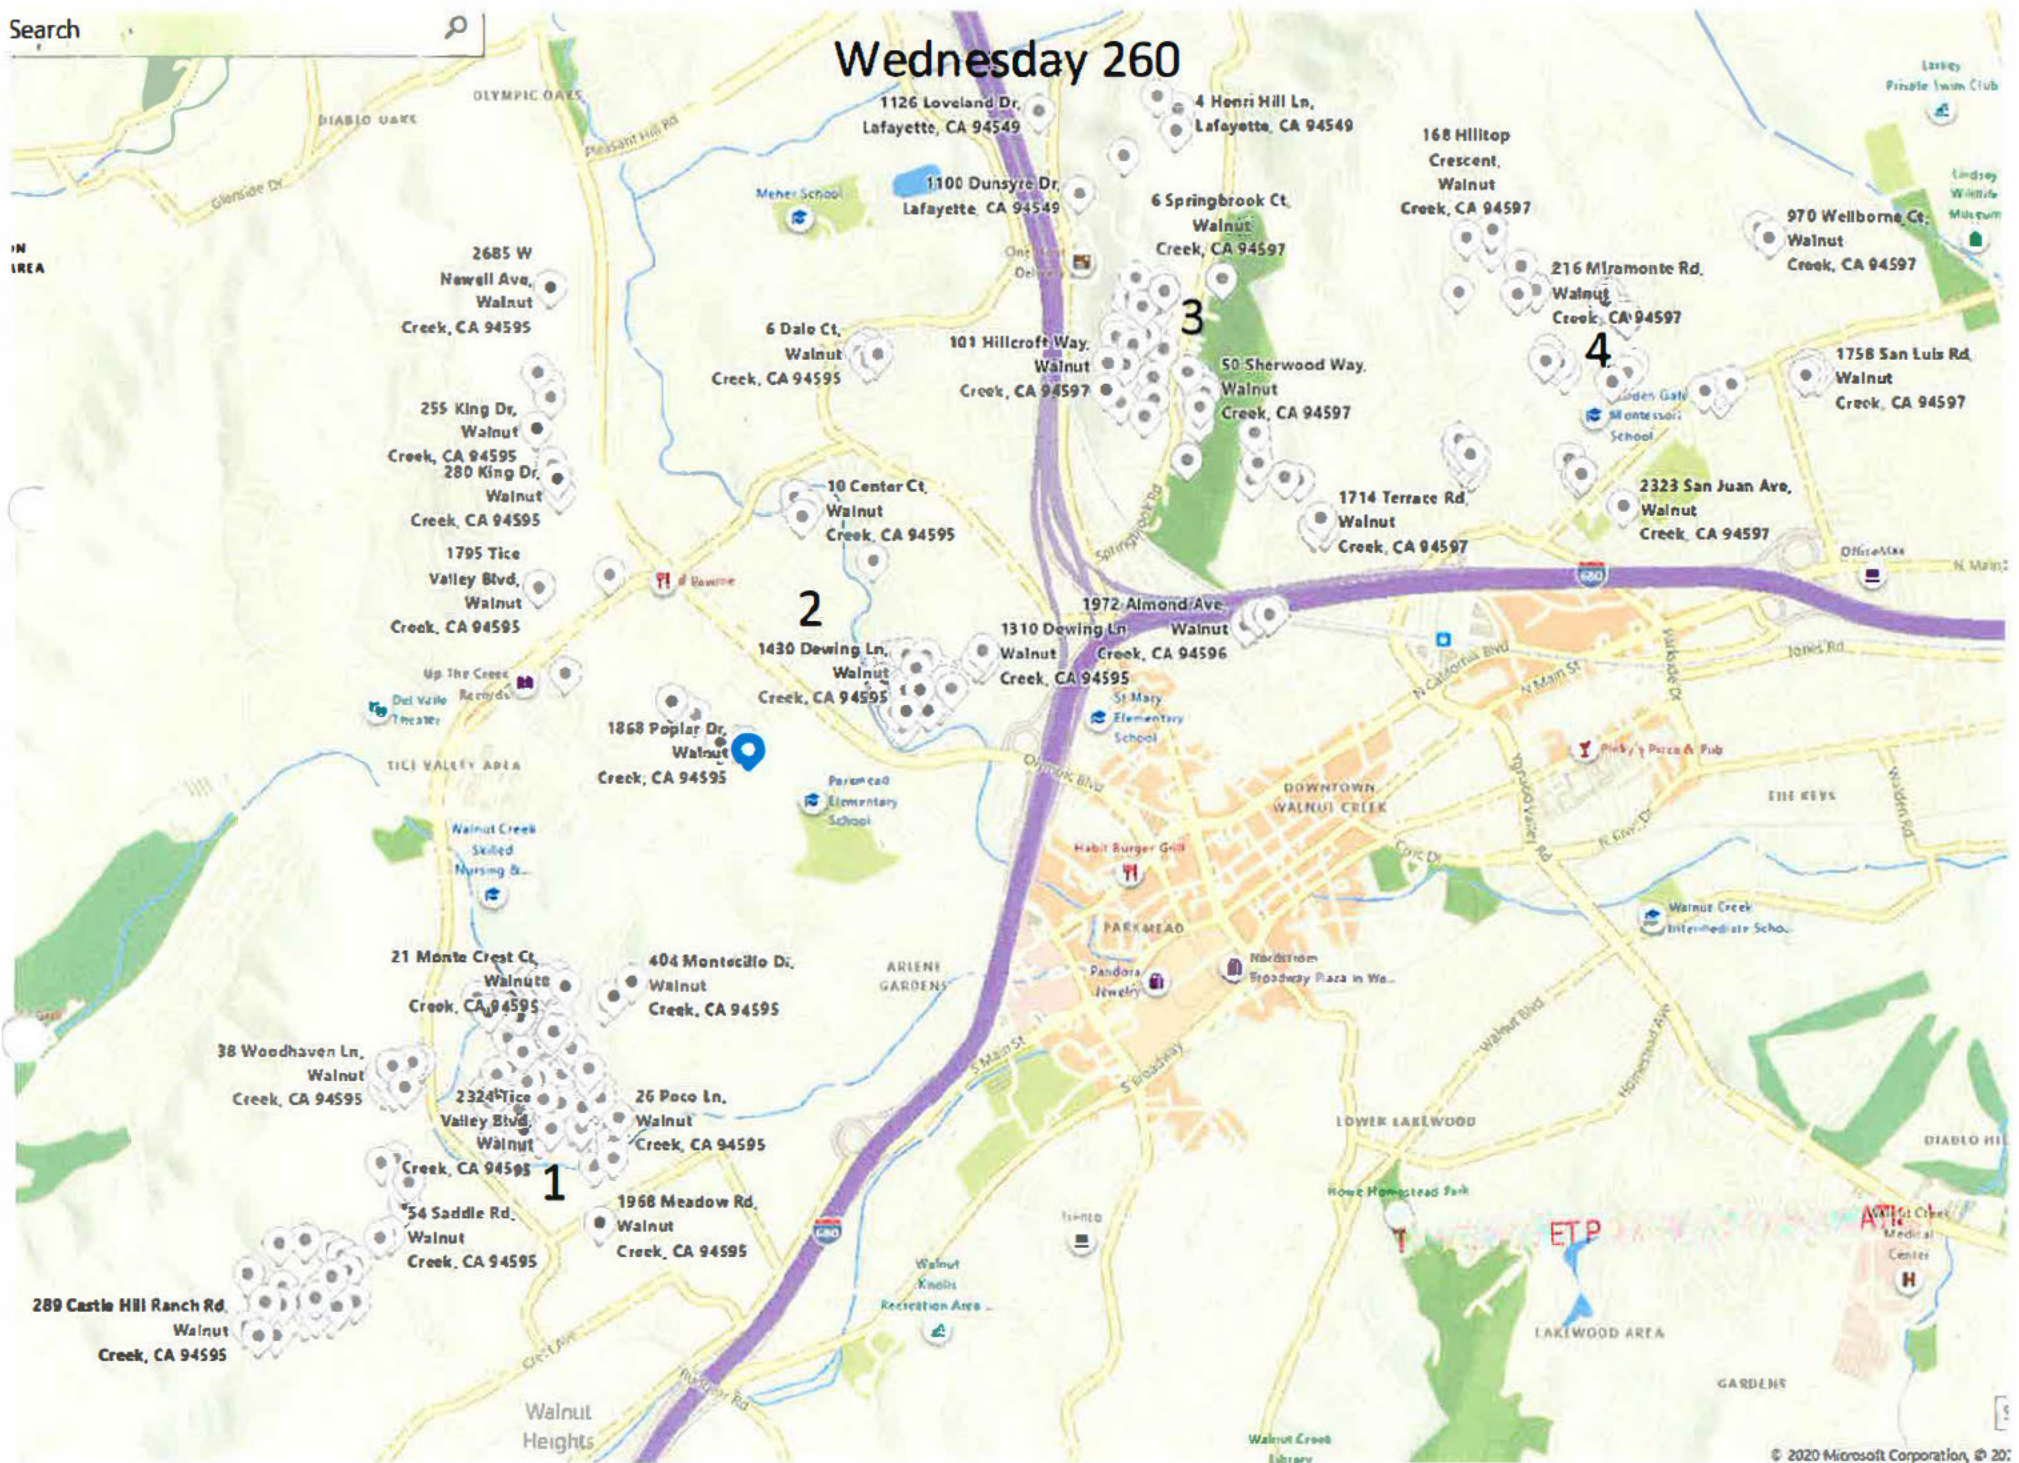

Search

IN AREA

Wednesday 260