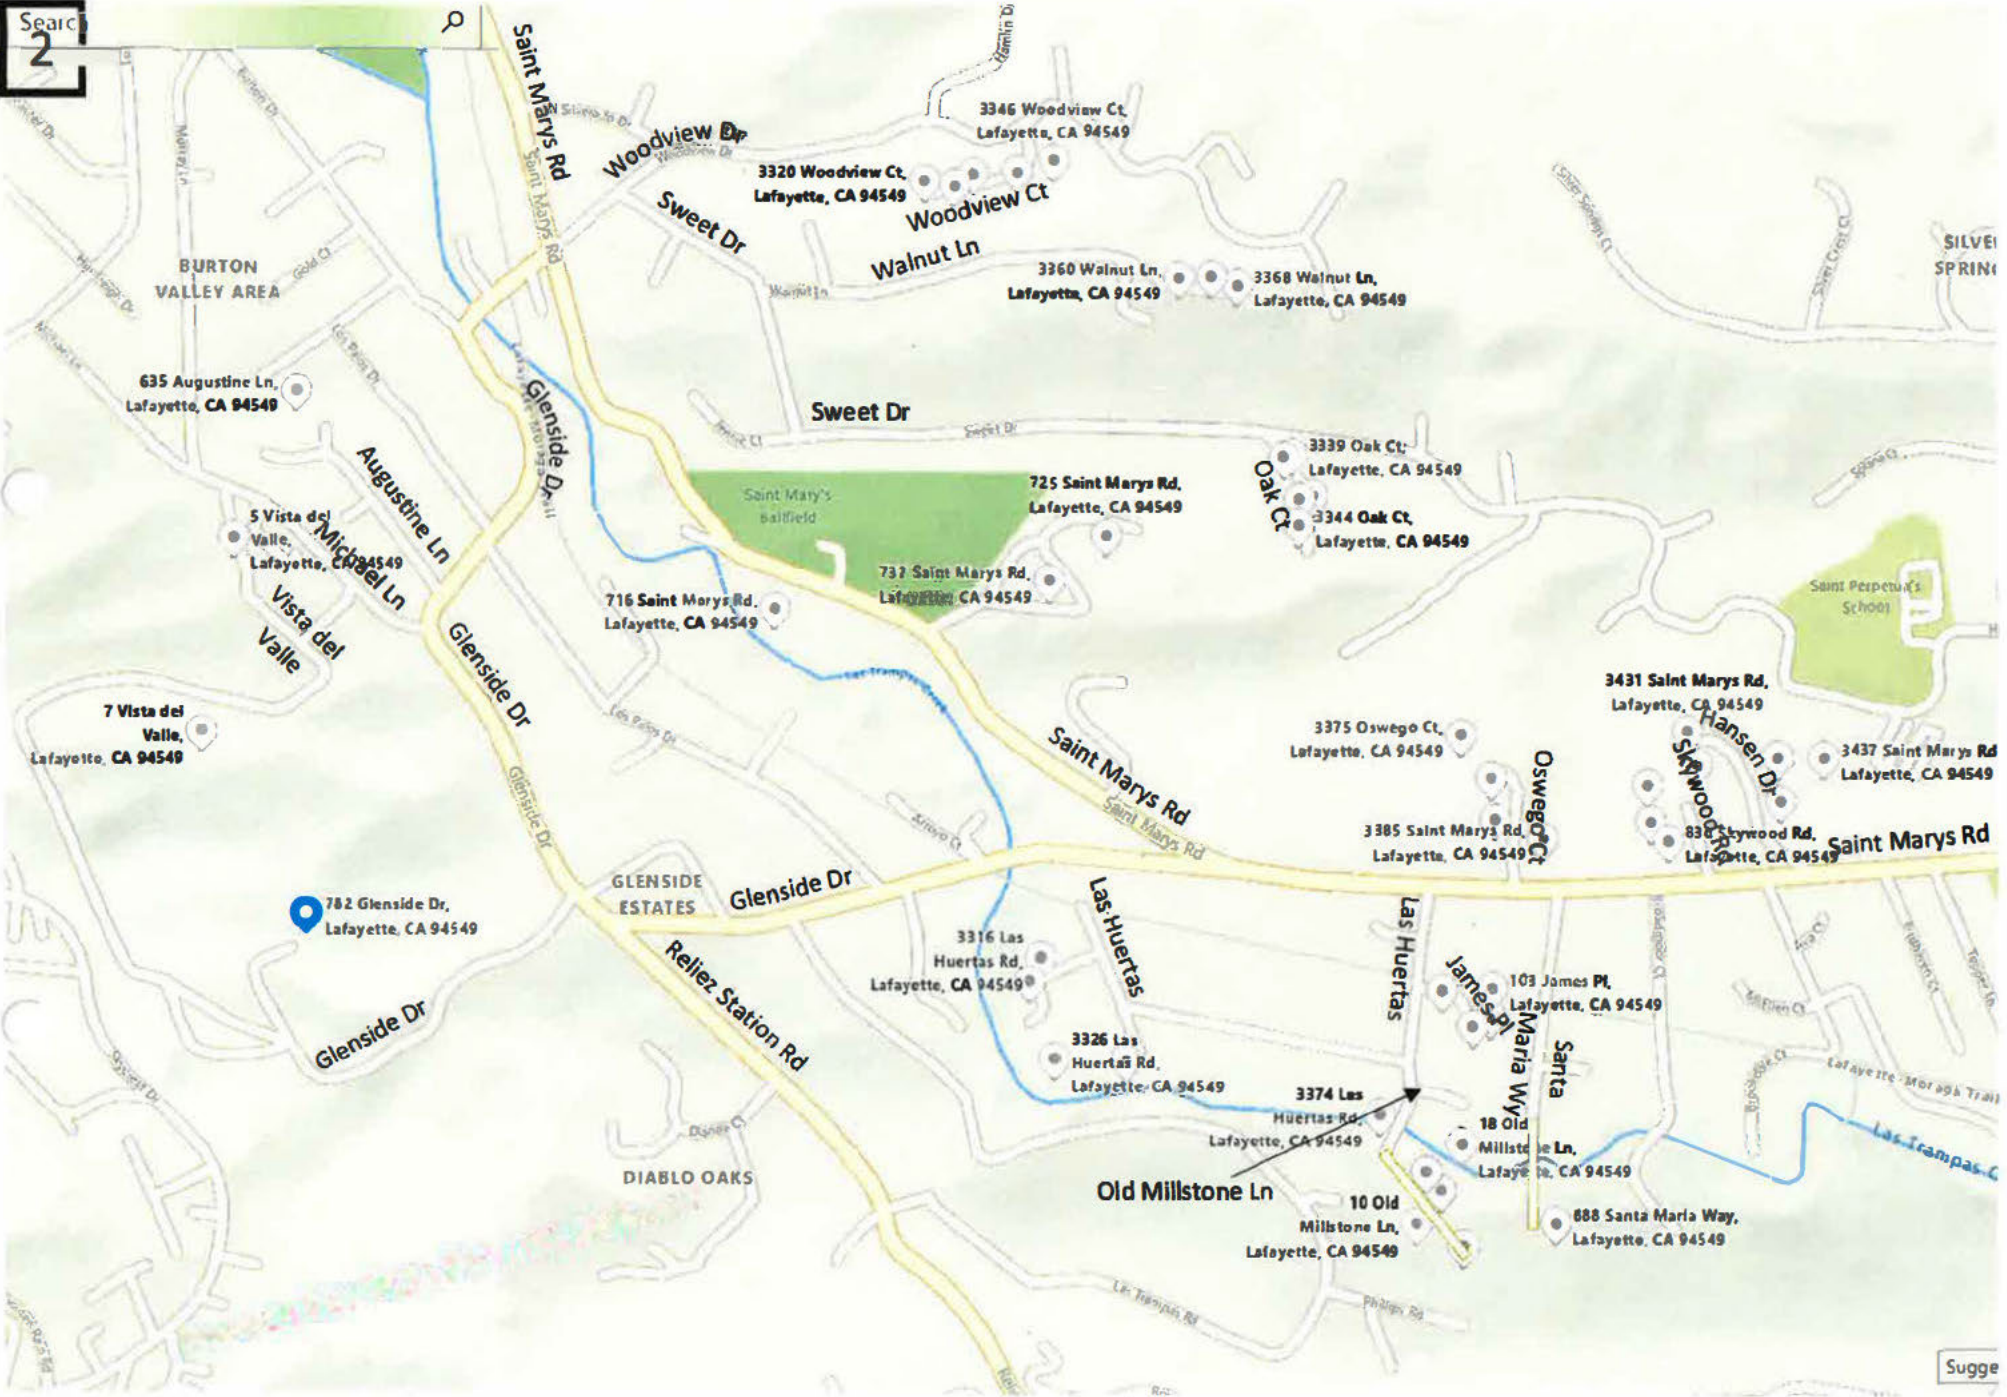

Search
2

Suggest