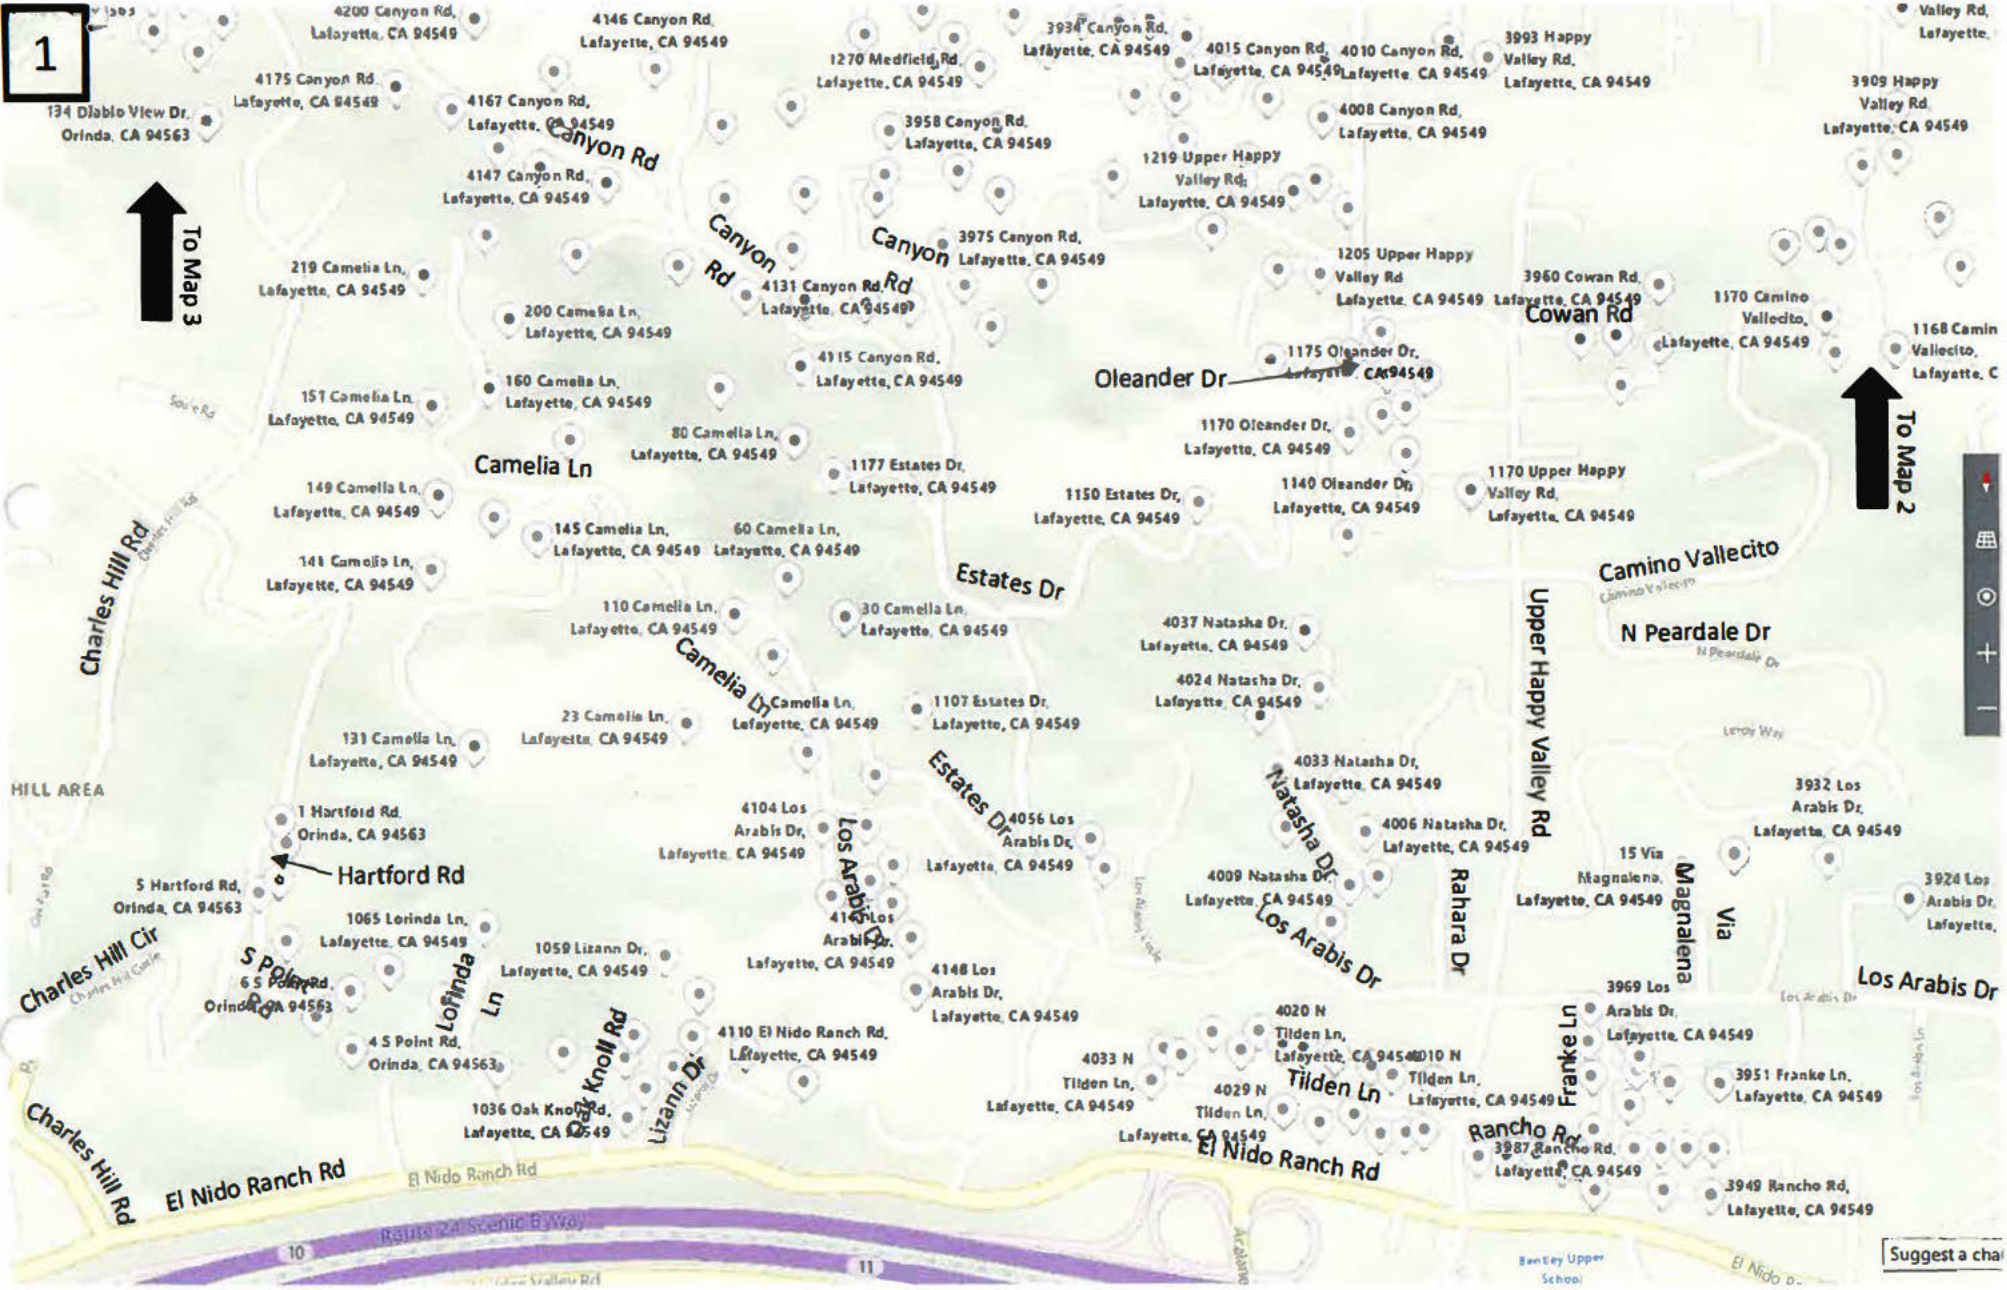

# Tuesday 260

Suggest

1

To Map 3

To Map 2

Suggest a change

2  
1705 Happy Rd

Lafayette, CA 94549