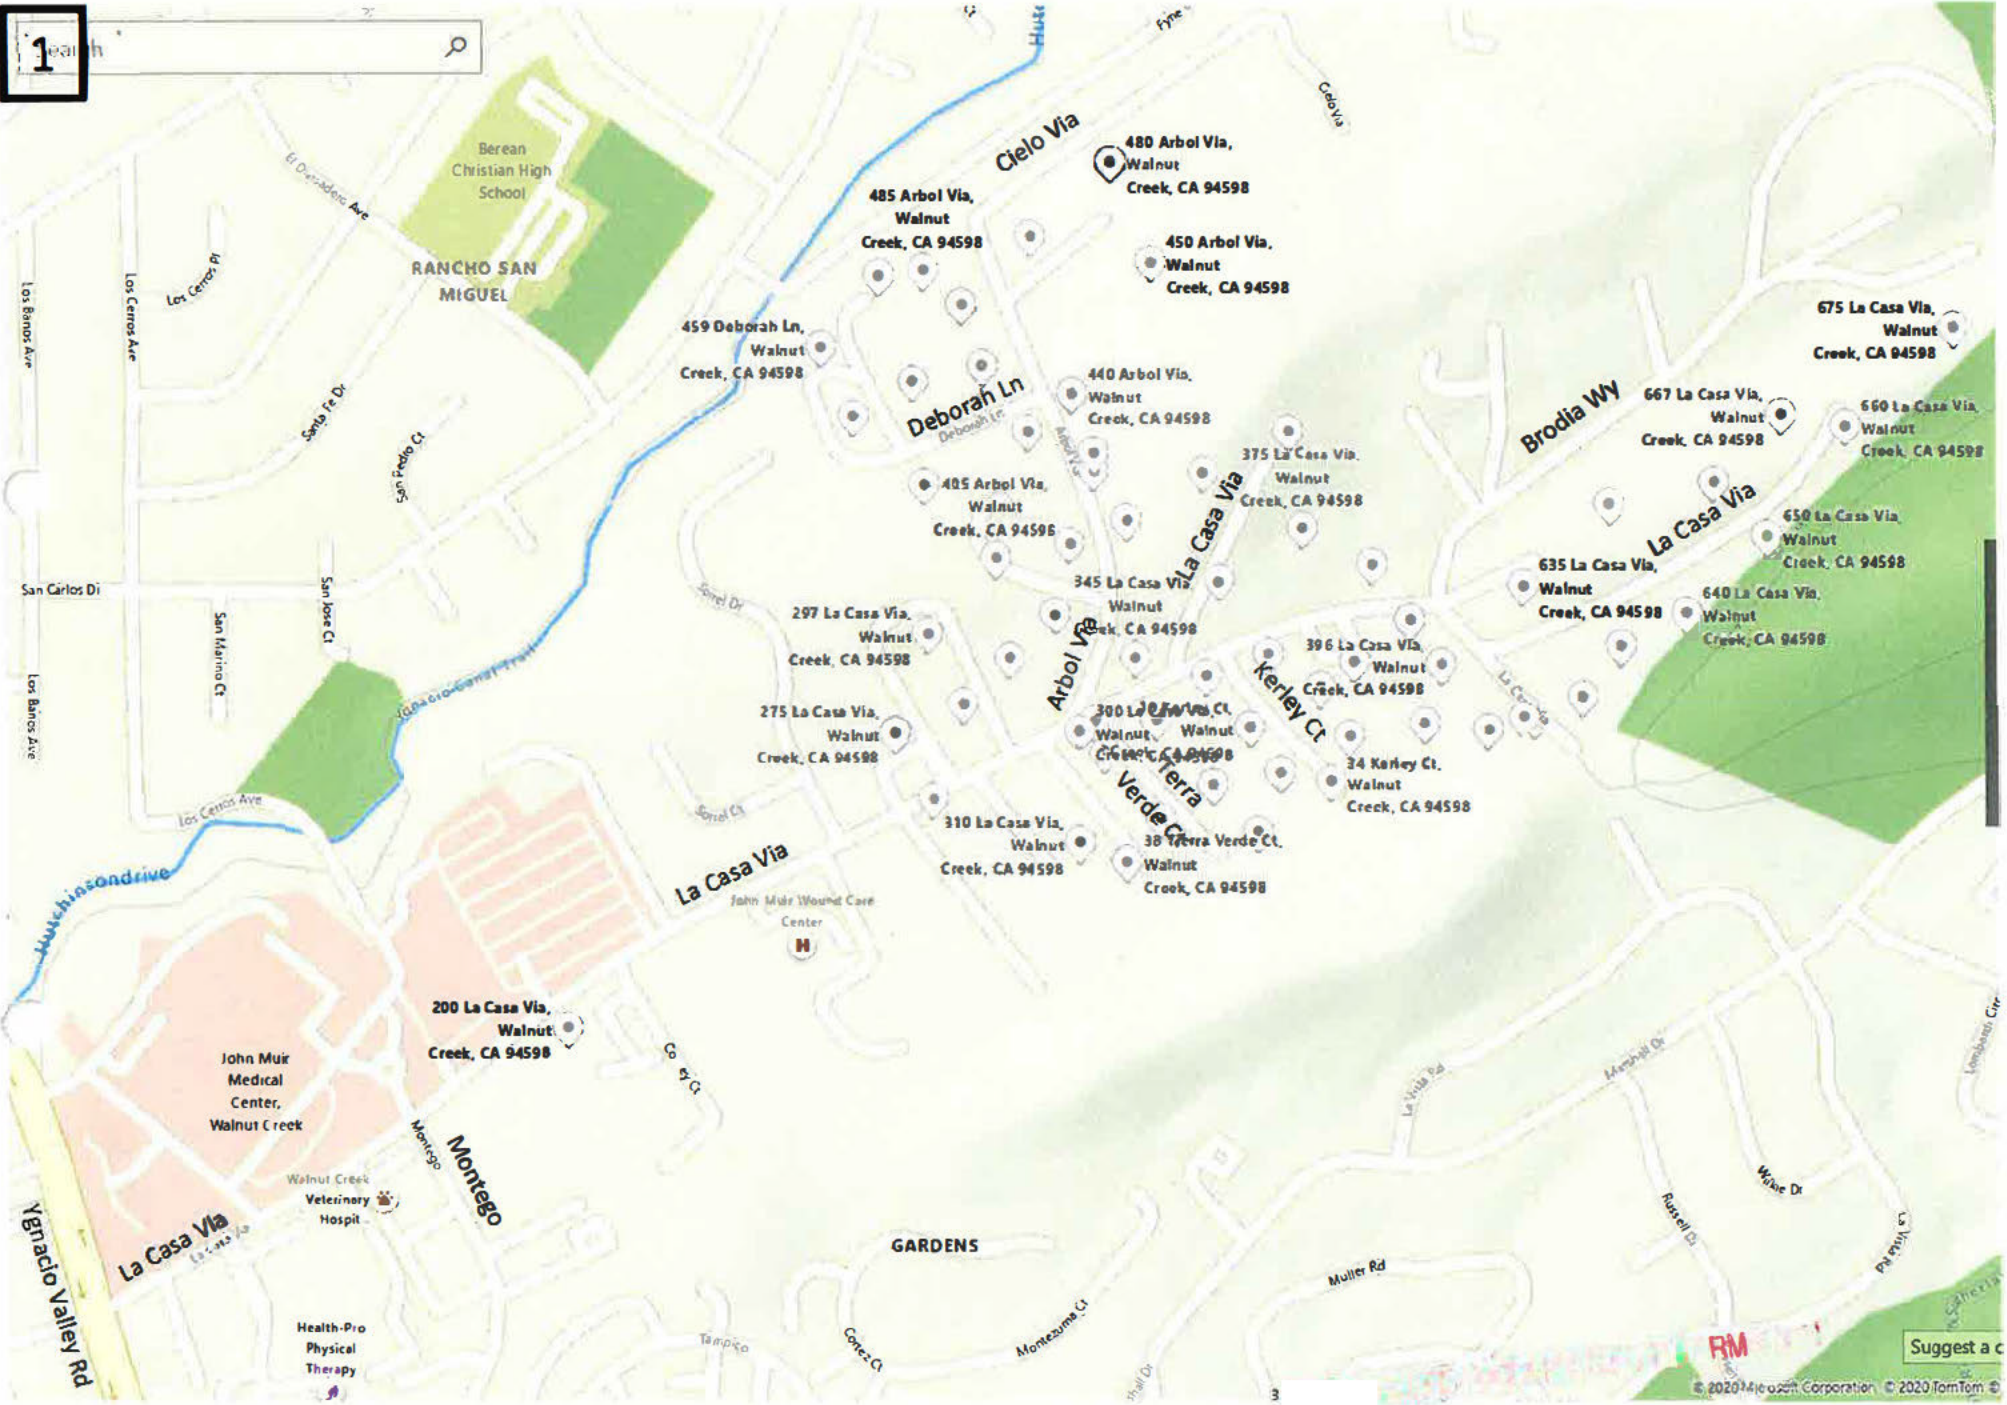

Berean Christian High School
RANCHO SAN MIGUEL

John Mur Medical Center, Walnut Creek

Walnut Creek Veterinary Hospital

Health-Pro Physical Therapy

200 La Casa Via, Walnut Creek, CA 94598

459 Deborah Ln, Walnut Creek, CA 94598

485 Arbol Via, Walnut Creek, CA 94598

480 Arbol Via, Walnut Creek, CA 94598

450 Arbol Via, Walnut Creek, CA 94598

Deborah Ln

440 Arbol Via, Walnut Creek, CA 94598

405 Arbol Via, Walnut Creek, CA 94598

375 La Casa Via, Walnut Creek, CA 94598

Brodia Wy

667 La Casa Via, Walnut Creek, CA 94598

660 La Casa Via, Walnut Creek, CA 94598

675 La Casa Via, Walnut Creek, CA 94598

650 La Casa Via, Walnut Creek, CA 94598

640 La Casa Via, Walnut Creek, CA 94598

635 La Casa Via, Walnut Creek, CA 94598

297 La Casa Via, Walnut Creek, CA 94598

345 La Casa Via, Walnut Creek, CA 94598

396 La Casa Via, Walnut Creek, CA 94598

275 La Casa Via, Walnut Creek, CA 94598

300 La Casa Via, Walnut Creek, CA 94598

34 Kerley Ct, Walnut Creek, CA 94598

310 La Casa Via, Walnut Creek, CA 94598

38 Terra Verde Ct, Walnut Creek, CA 94598

La Casa Via

John Mur Wound Care Center

Montego

GARDENS

RM

Suggest a c