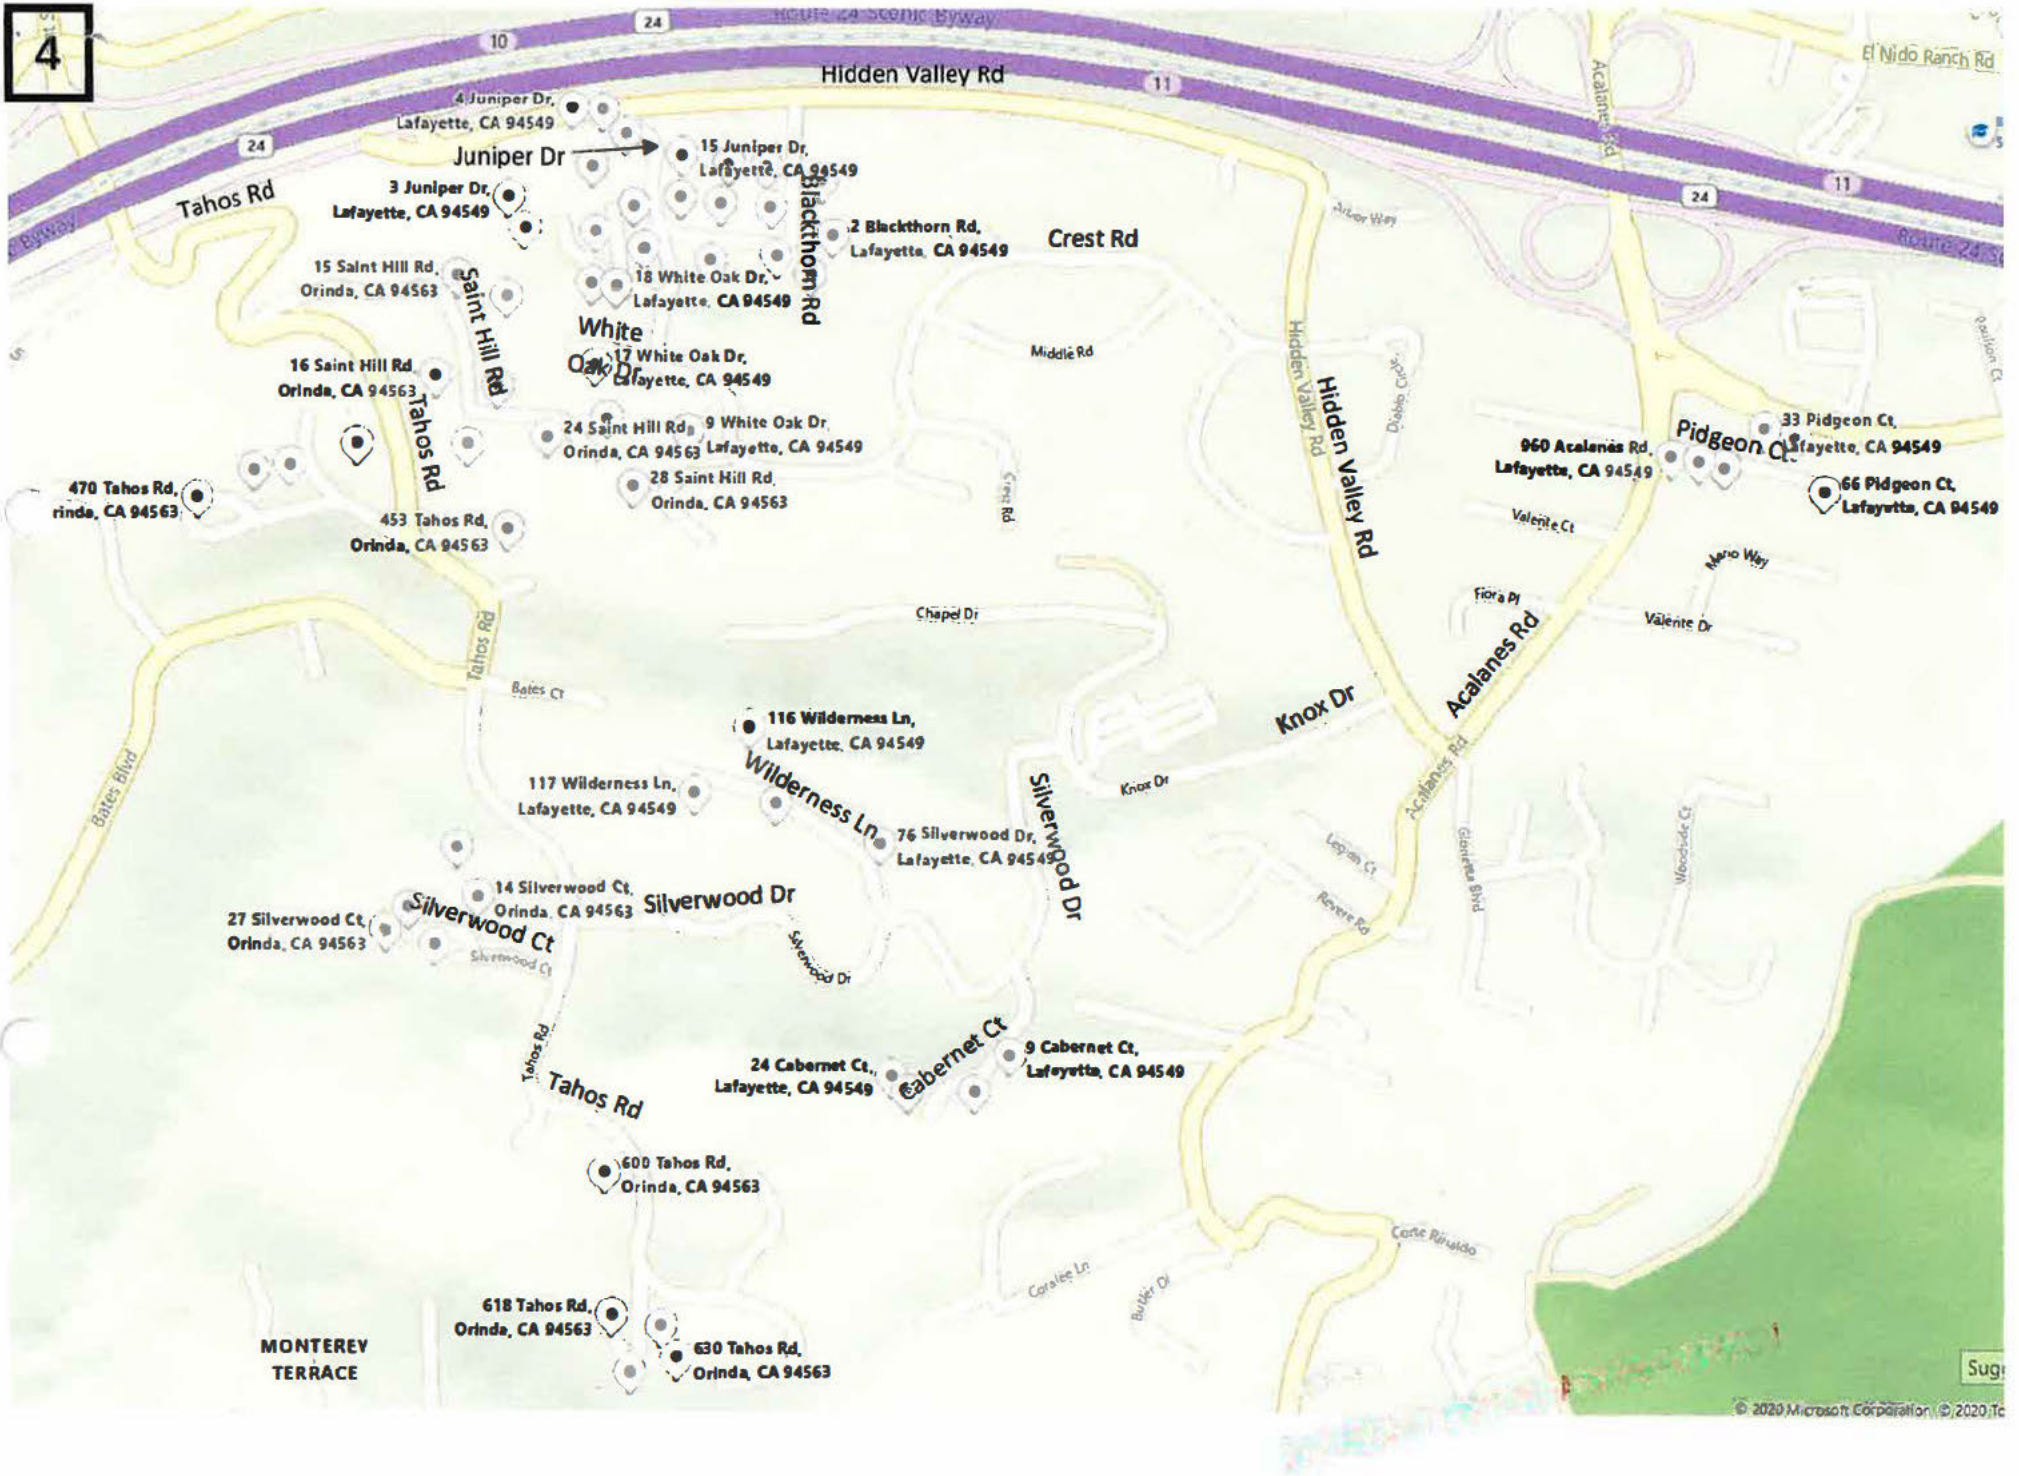

Happy Valley Elementary School

HAPPY VALLEY

1168 Camino Vallecito, Lafayette, CA 94549

Suggest a change

Search

4