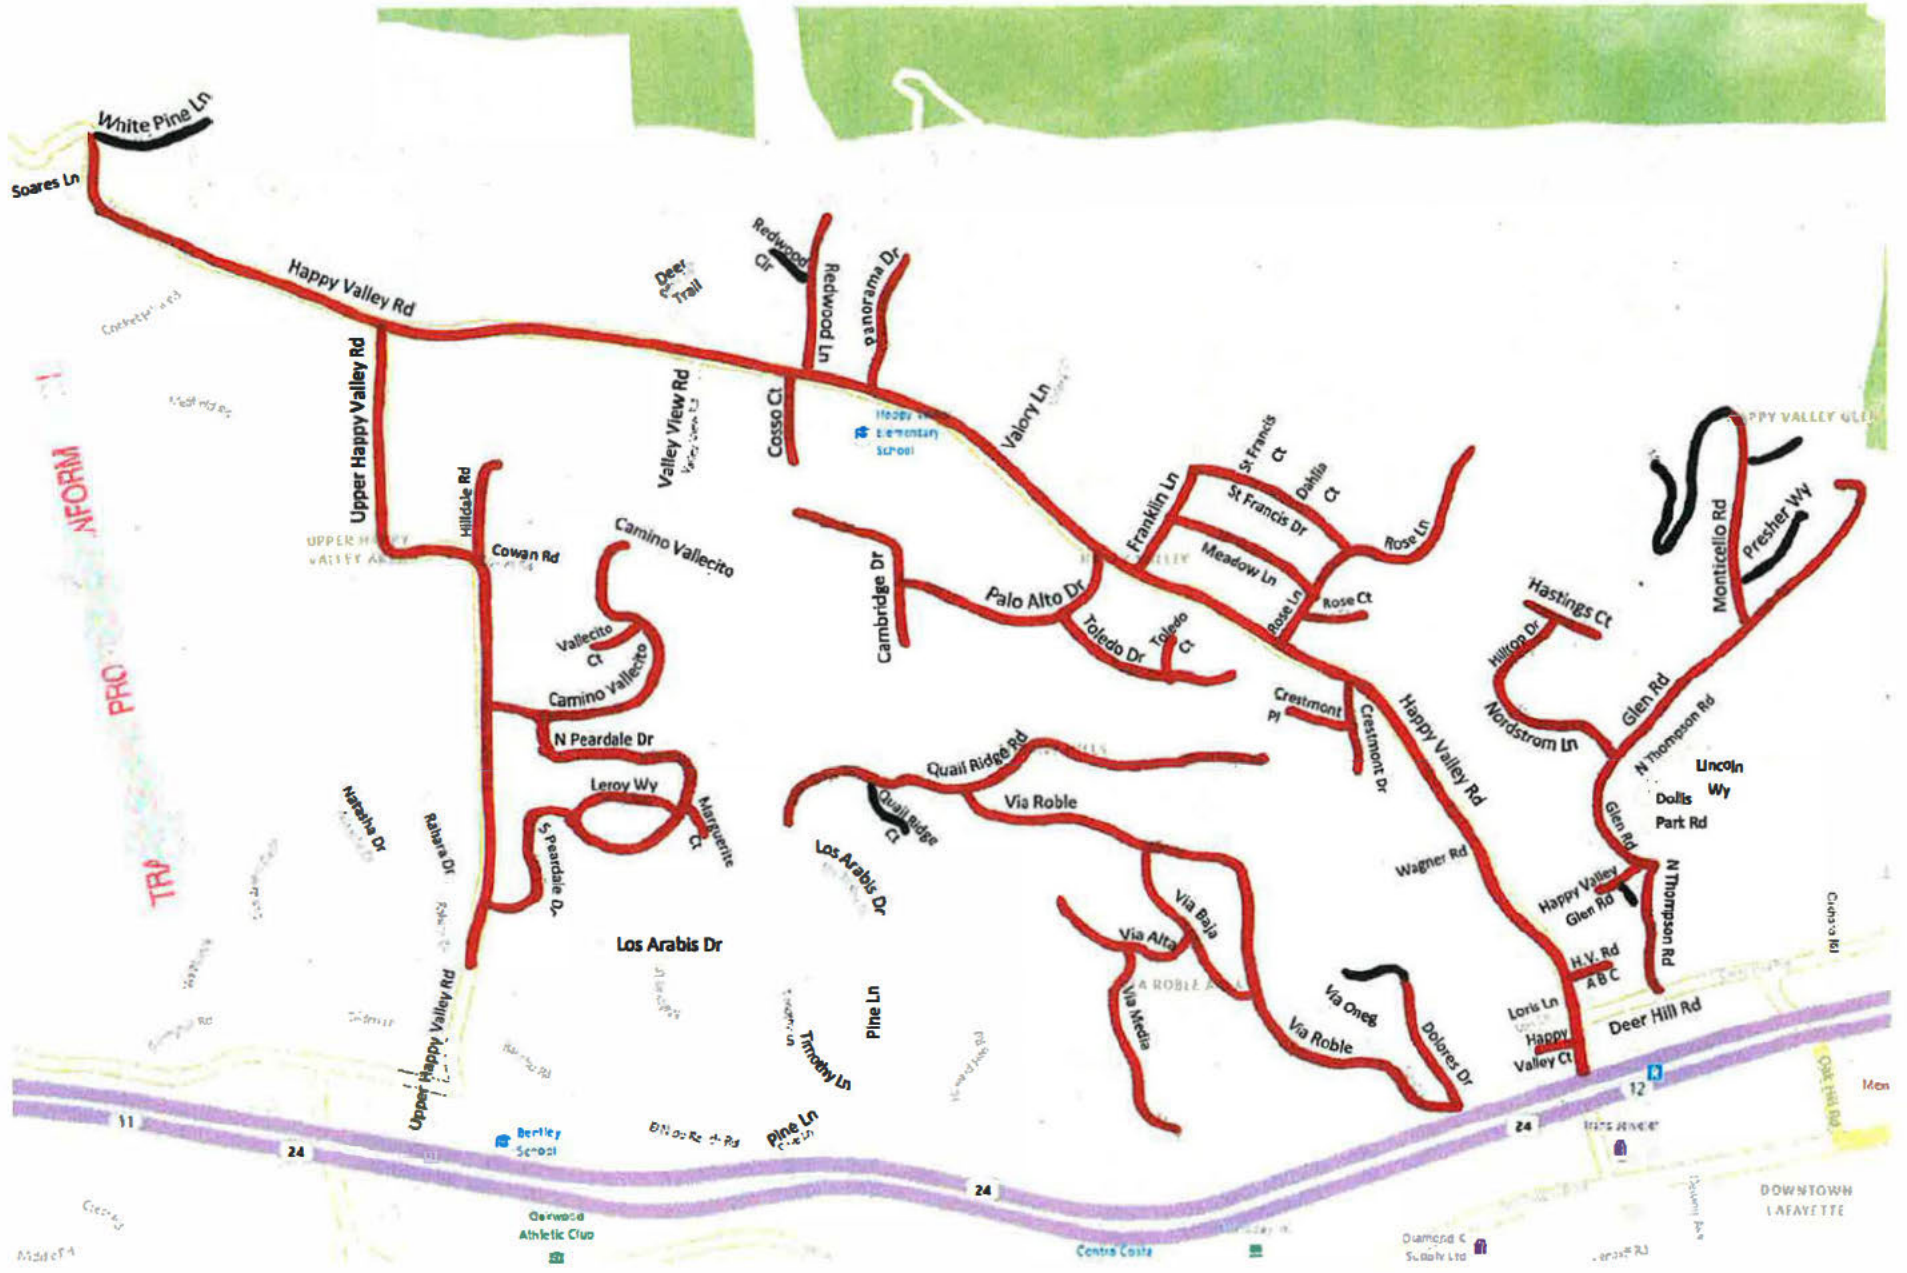

Monday 1550