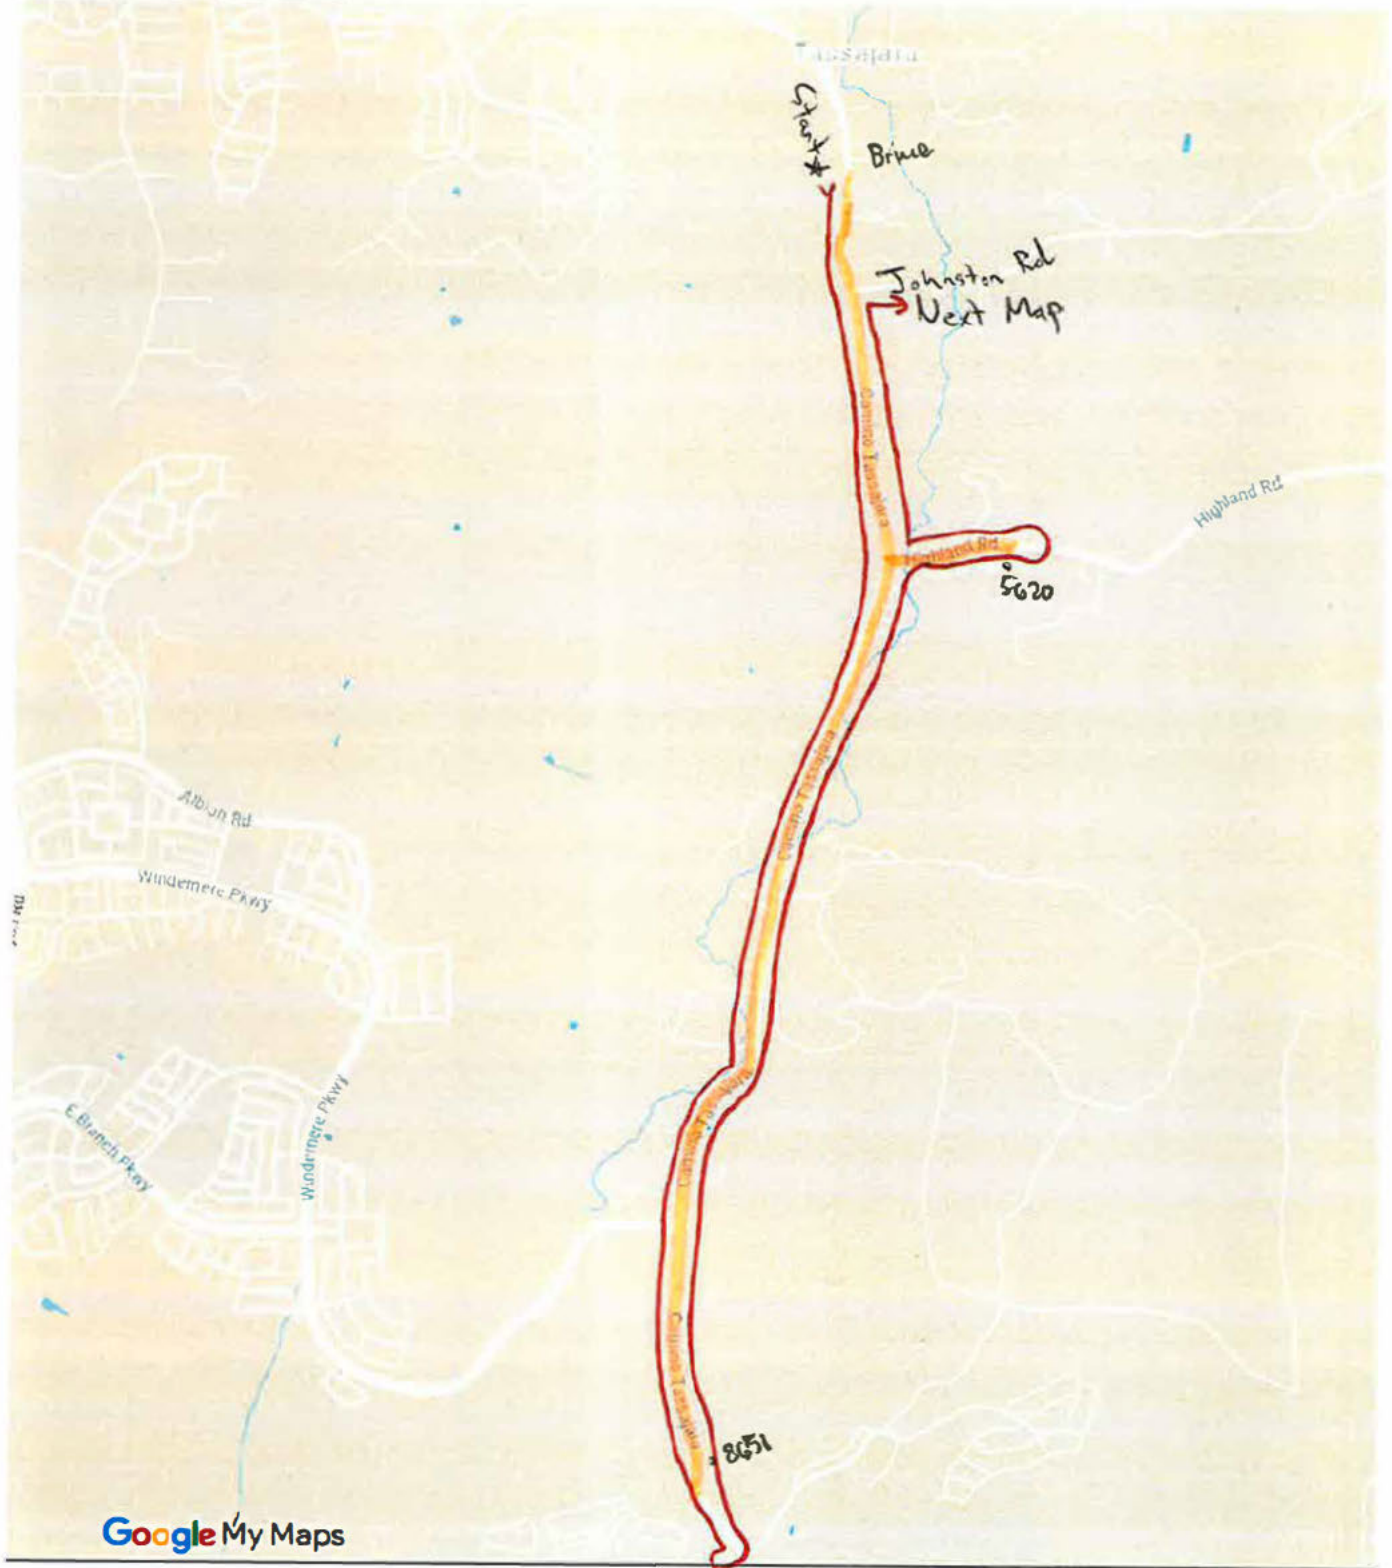

Monday 1552

Monday RT 555: Map 1 of 4

TP

Back to
Map 3

From
Map 3

Right Canyon

TUESDAY

Tuesday 2550

How Mt
Diablo

Tuesday 2551

- █ = Prop Sen
- █ = STAGE HERE
- █ = Pickup Cars you see.
- █ = Turn Around/Back-IN/Back-out DRIVE IN

GARRANCE REYDIE
 DANA FOSTER BERNARD AMELIA

Tuesday 2552

Tuesday 2553

1 = 317 Glorietta Blvd, Hot Acct

WEDNESDAY

550 YW

Wednesday 3550 - Map 2 of 2

Wednesday 3552

THURSDAY

To Map 2

Thursday 4553

MapQuest
© 2005-2006

FRIDAY

Friday 5550 - Map 1 of 2 - Highway 24 Piece

Friday 5550 - Map 2 of 2

Search

Pleasant Hill Rd
make sure to get

Pleasant Hill Rd
FROM MAP 1

Pleasant Hill Rd

Handwritten notes in red and green ink, including 'Pleasant Hill Rd' and other illegible text.