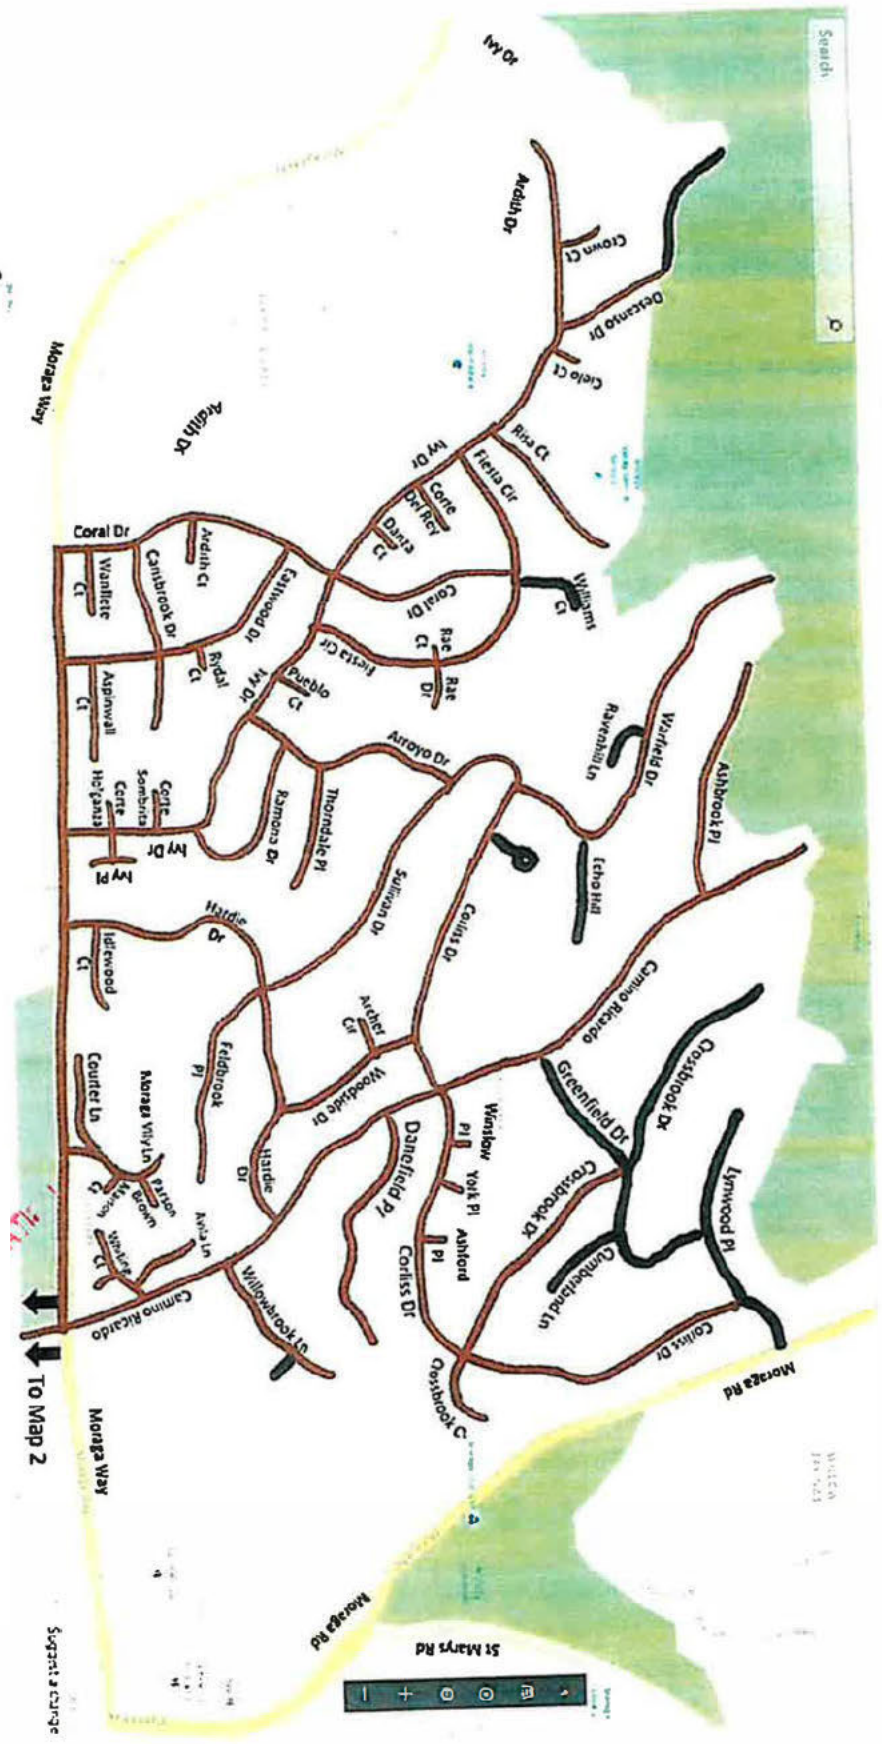

Monday 1552

Monday RT 555: Map 1 of 4

TP

Back to
Map 3

From
Map 3

Right Canyon

TUESDAY

Tuesday 2550

How Mt
Diablo

Tuesday 2551

- █ = Prop Sen
- █ = STAGE HERE
- █ = Pickup Cars you see.
- █ = Turn Around/Back-IN/Back-out DRIVE IN

GARRANCE REYDIE
 DANA FOSTER BERNARD AMELIA

Tuesday 2552

Tuesday 2553

1 = 317 Glorietta Blvd, Hot Acct

WEDNESDAY

550 YW

Wednesday 3550 - Map 2 of 2

Wednesday 3552

THURSDAY

To Map 2

Thursday 4553

MapQuest
© 2005-2006

FRIDAY

Friday 5550 - Map 1 of 2 - Highway 24 Piece

Friday 5550 - Map 2 of 2

Search

Pleasant Hill Rd
make sure to get

Pleasant Hill Rd
FROM MAP 1

Pleasant Hill Rd

Handwritten notes in red and green ink, including 'Pleasant Hill Rd' and other illegible text.