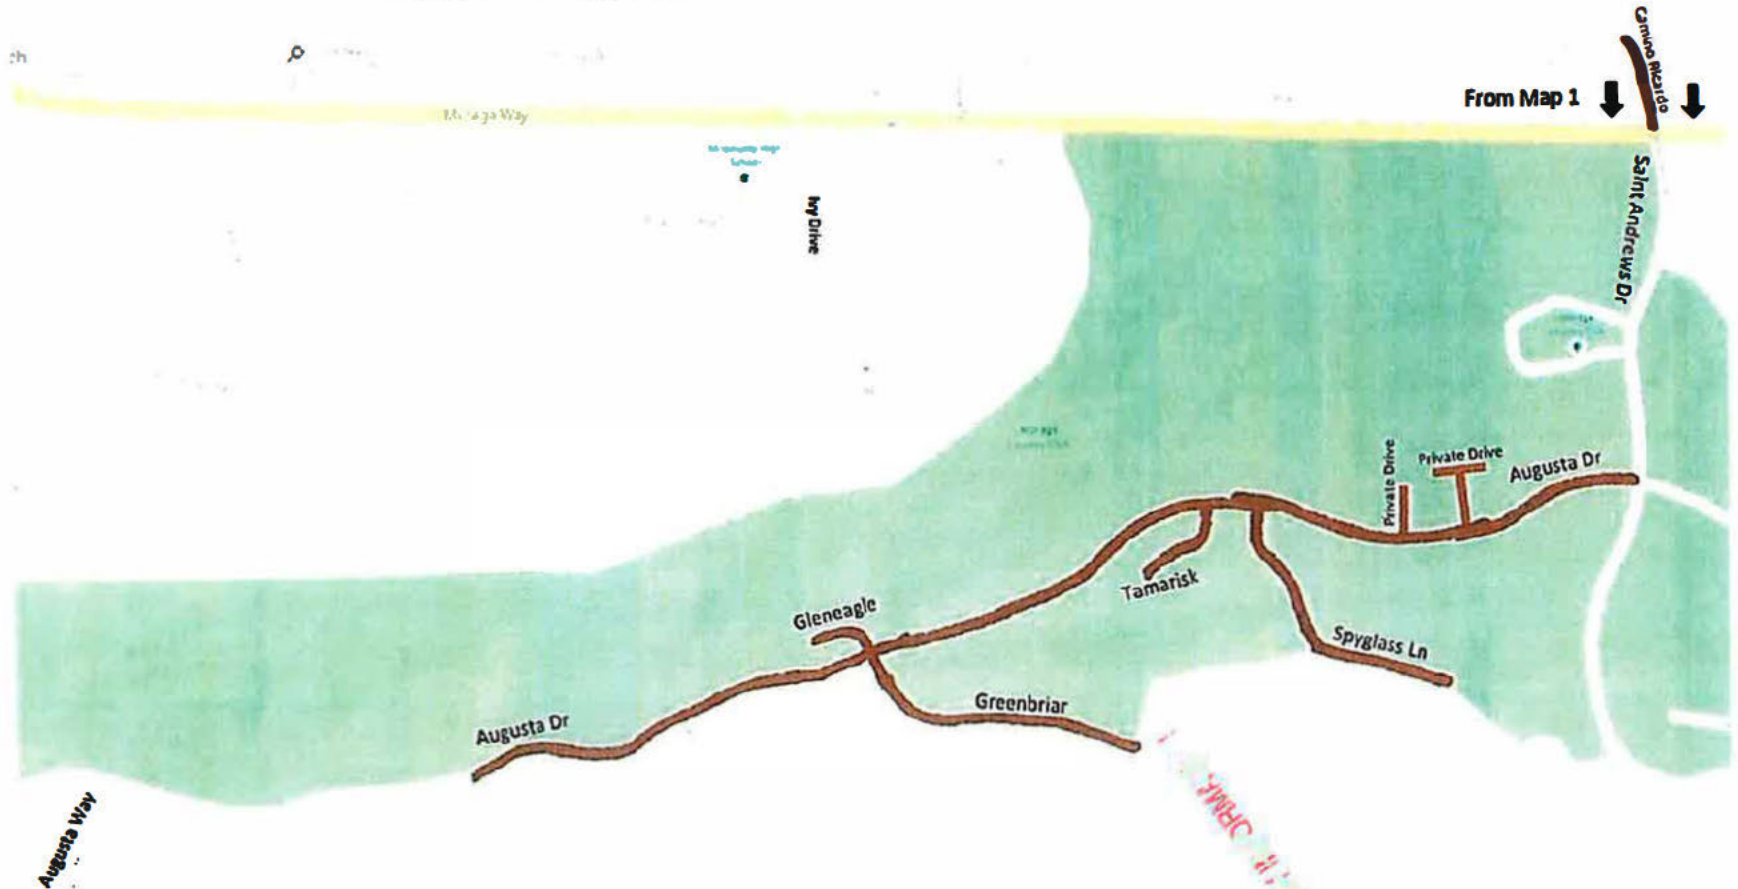

How Mt
Diablo

Tuesday 2551

- █ = Prop Sen
- █ = STAGE HERE
- █ = Pickup Cars you see.
- █ = Turn Around/Back-IN/Back-out DRIVE IN

GARRANCE REYDIE
 DANA FOSTER BERNARD AMELIA

Tuesday 2552

Tuesday 2553

1 = 317 Glorietta Blvd, Hot Acct

WEDNESDAY

550 YW

Wednesday 3550 - Map 2 of 2

Wednesday 3552

THURSDAY

To Map 2

Thursday 4553

MapQuest
© 2005-2006