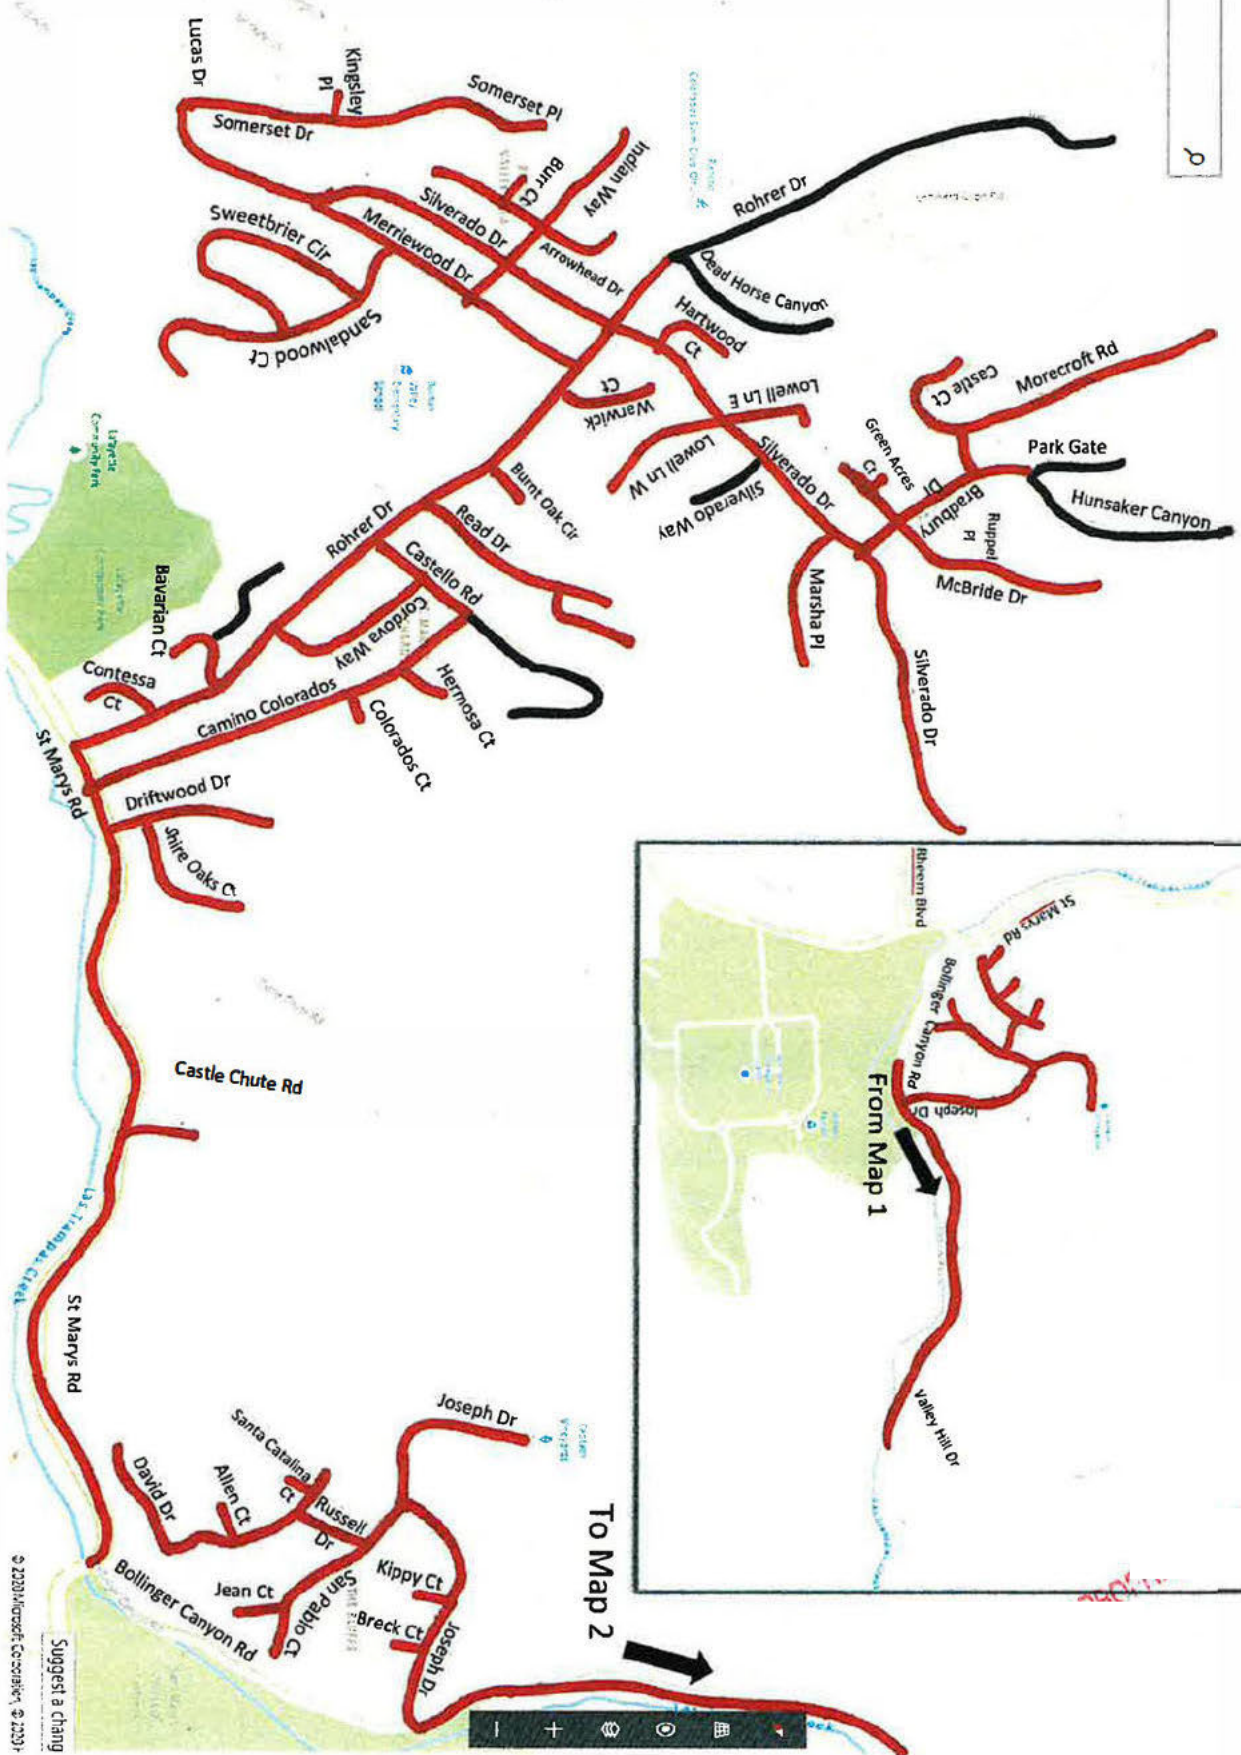

Monday 1552

Monday RT 555: Map 1 of 4

TP

Back to
Map 3

From
Map 3

Right Canyon

TUESDAY

Tuesday 2550

WEDNESDAY

550 YW

Wednesday 3550 - Map 2 of 2

Wednesday 3552

THURSDAY

To Map 2

Thursday 4553

MapQuest
© 2005-2006

FRIDAY

Friday 5550 - Map 1 of 2 - Highway 24 Piece

Friday 5550 - Map 2 of 2

Search

Pleasant Hill Rd
make sure to get

Pleasant Hill Rd
FROM MAP 1

Pleasant Hill Rd

Handwritten notes in red and green ink, including 'Pleasant Hill Rd' and other illegible text.

Search

Friday 552 - Map 2 of 2

Search