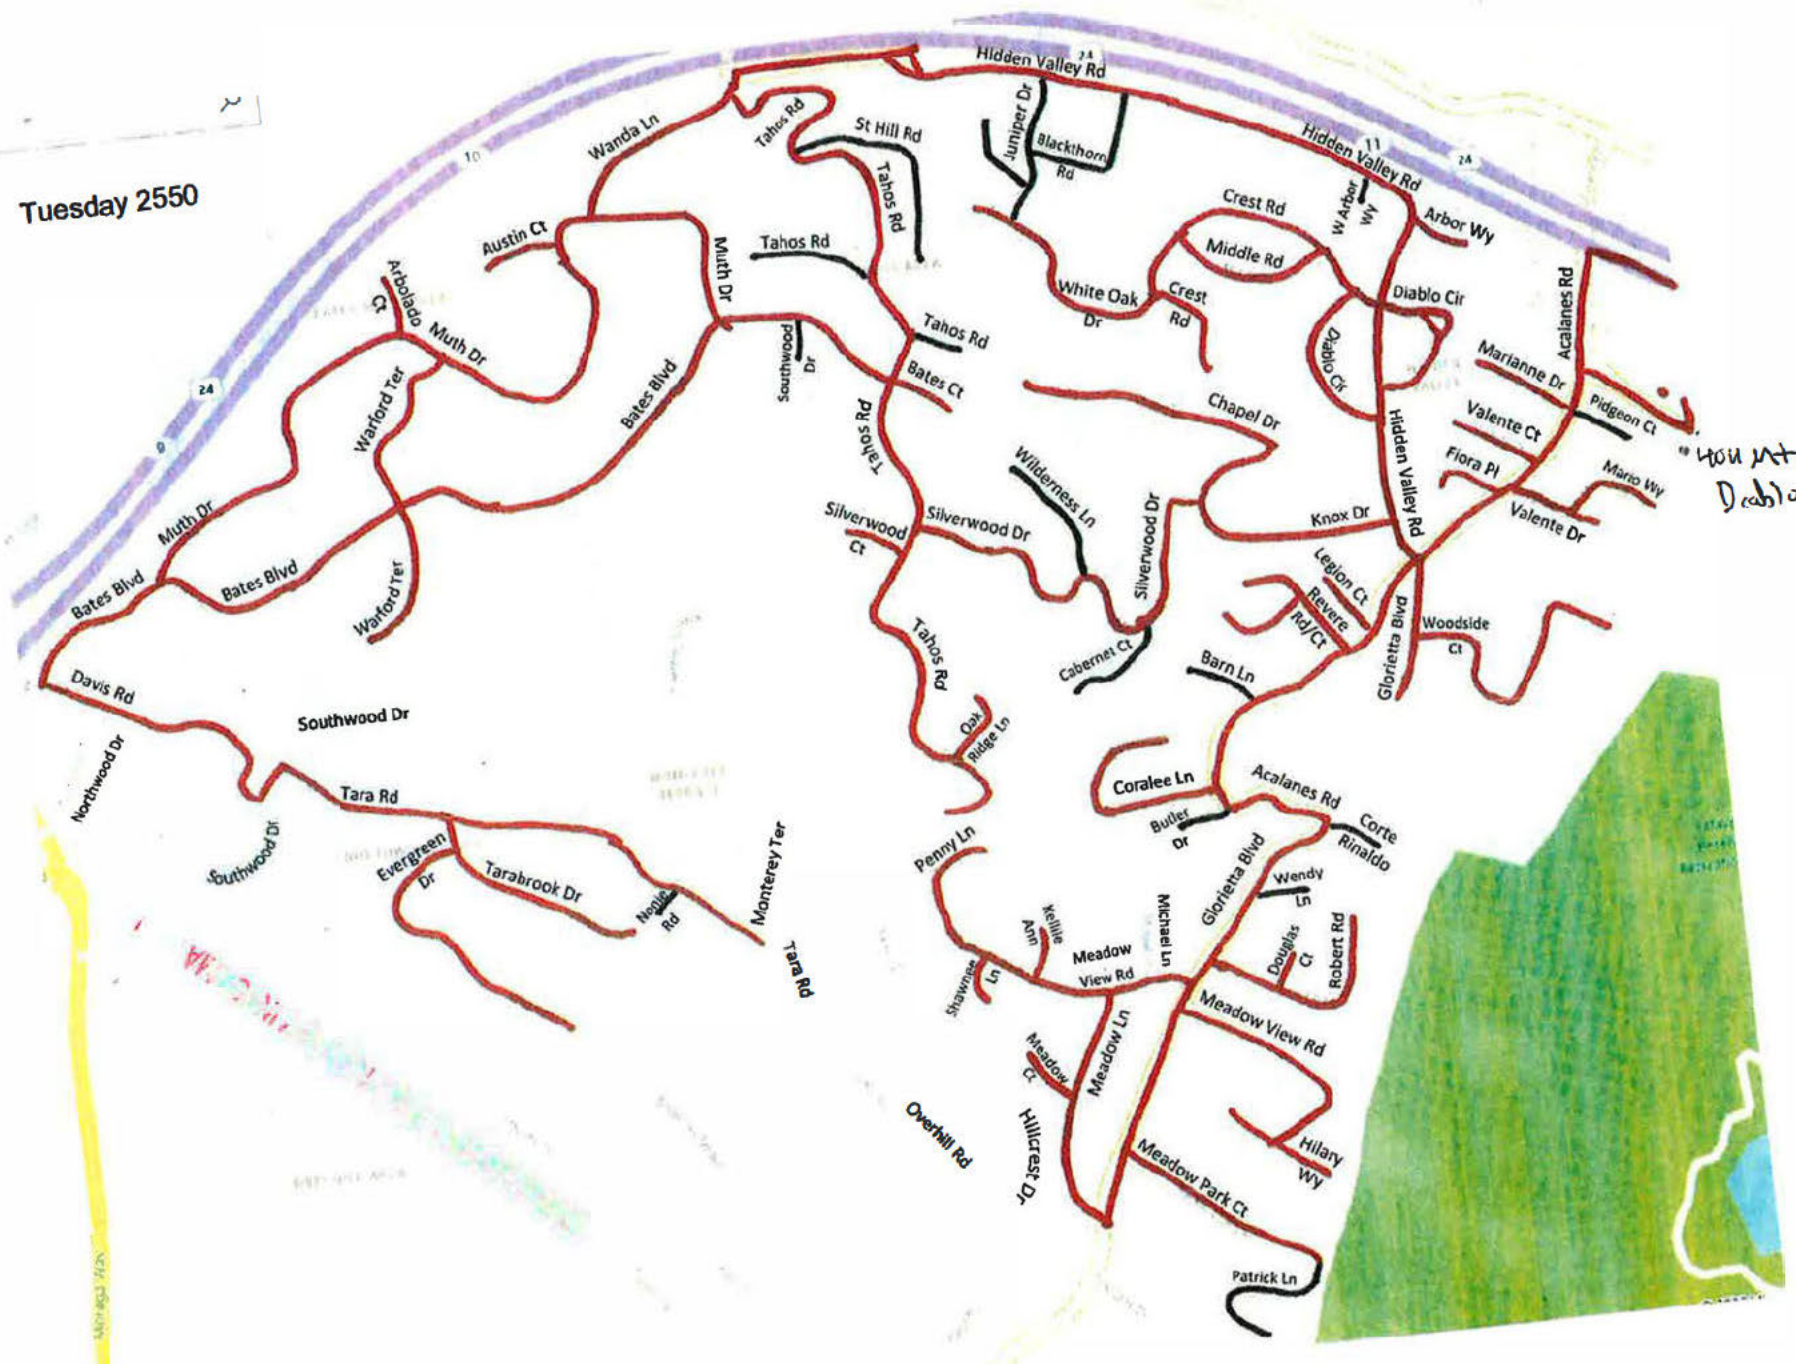

Monday 1552

Monday RT 555: Map 1 of 4

TP

Back to
Map 3

From
Map 3

Right Canyon

TUESDAY

Tuesday 2550

How Mt
Diablo

Tuesday 2551

- █ = Prop Sen
- █ = STAGE HERE
- █ = Pickup Cars you see.
- █ = Turn Around/Back-IN/Back-out DRIVE IN

GARRANCE REYDIE
 DANA FOSTER BERNARD AMELIA

Tuesday 2552

Tuesday 2553

1 = 317 Glorietta Blvd, Hot Acct

WEDNESDAY

550 YW

Wednesday 3550 - Map 2 of 2

Wednesday 3552

THURSDAY

To Map 2

Thursday 4553

MapQuest
© 2005-2006

FRIDAY

Friday 5550 - Map 1 of 2 - Highway 24 Piece

Friday 5550 - Map 2 of 2

Search

Pleasant Hill Rd
make sure to get

Pleasant Hill Rd
FROM MAP 1

Pleasant Hill Rd

Handwritten notes in red and green ink, including 'Pleasant Hill Rd' and other illegible text.