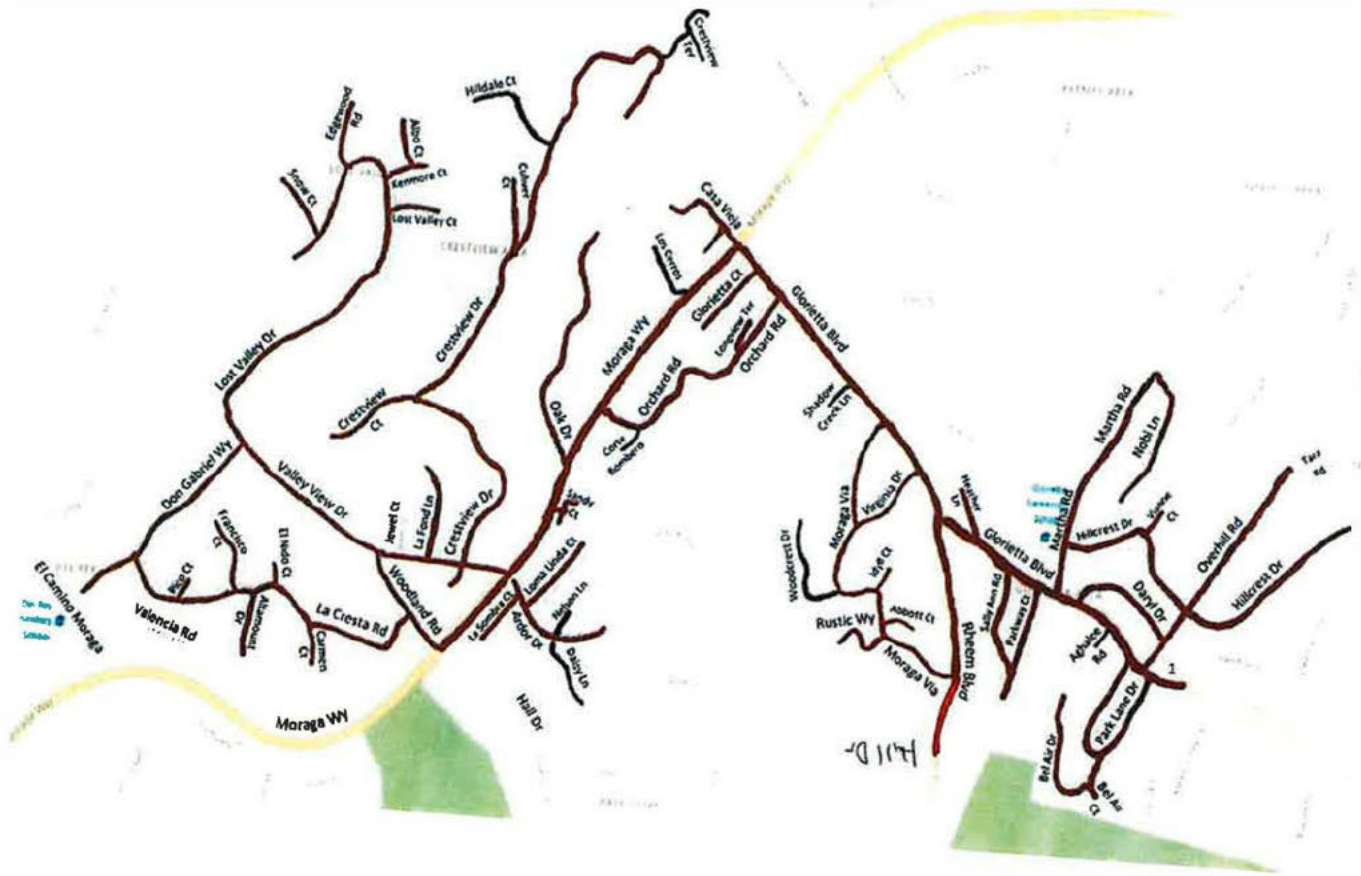

How Mt
Diablo

Tuesday 2551

- █ = Prop Sen
- █ = STAGE HERE
- █ = Pickup Cars you see.
- █ = Turn Around/Back-IN/Back-out DRIVE IN

GARRANCE REYDIE
 DANA FOSTER BERNARD AMELIA

Tuesday 2552

Tuesday 2553

1 = 317 Glorietta Blvd, Hot Acct

WEDNESDAY

550 YW

Wednesday 3550 - Map 2 of 2

Wednesday 3552

THURSDAY

To Map 2

Thursday 4553

MapQuest
© 2005-2006

FRIDAY

Friday 5550 - Map 1 of 2 - Highway 24 Piece

Friday 5550 - Map 2 of 2

Search

Pleasant Hill Rd
make sure to get

Pleasant Hill Rd
FROM MAP 1

Pleasant Hill Rd

Handwritten notes in red and green ink, including 'Pleasant Hill Rd' and other illegible text.