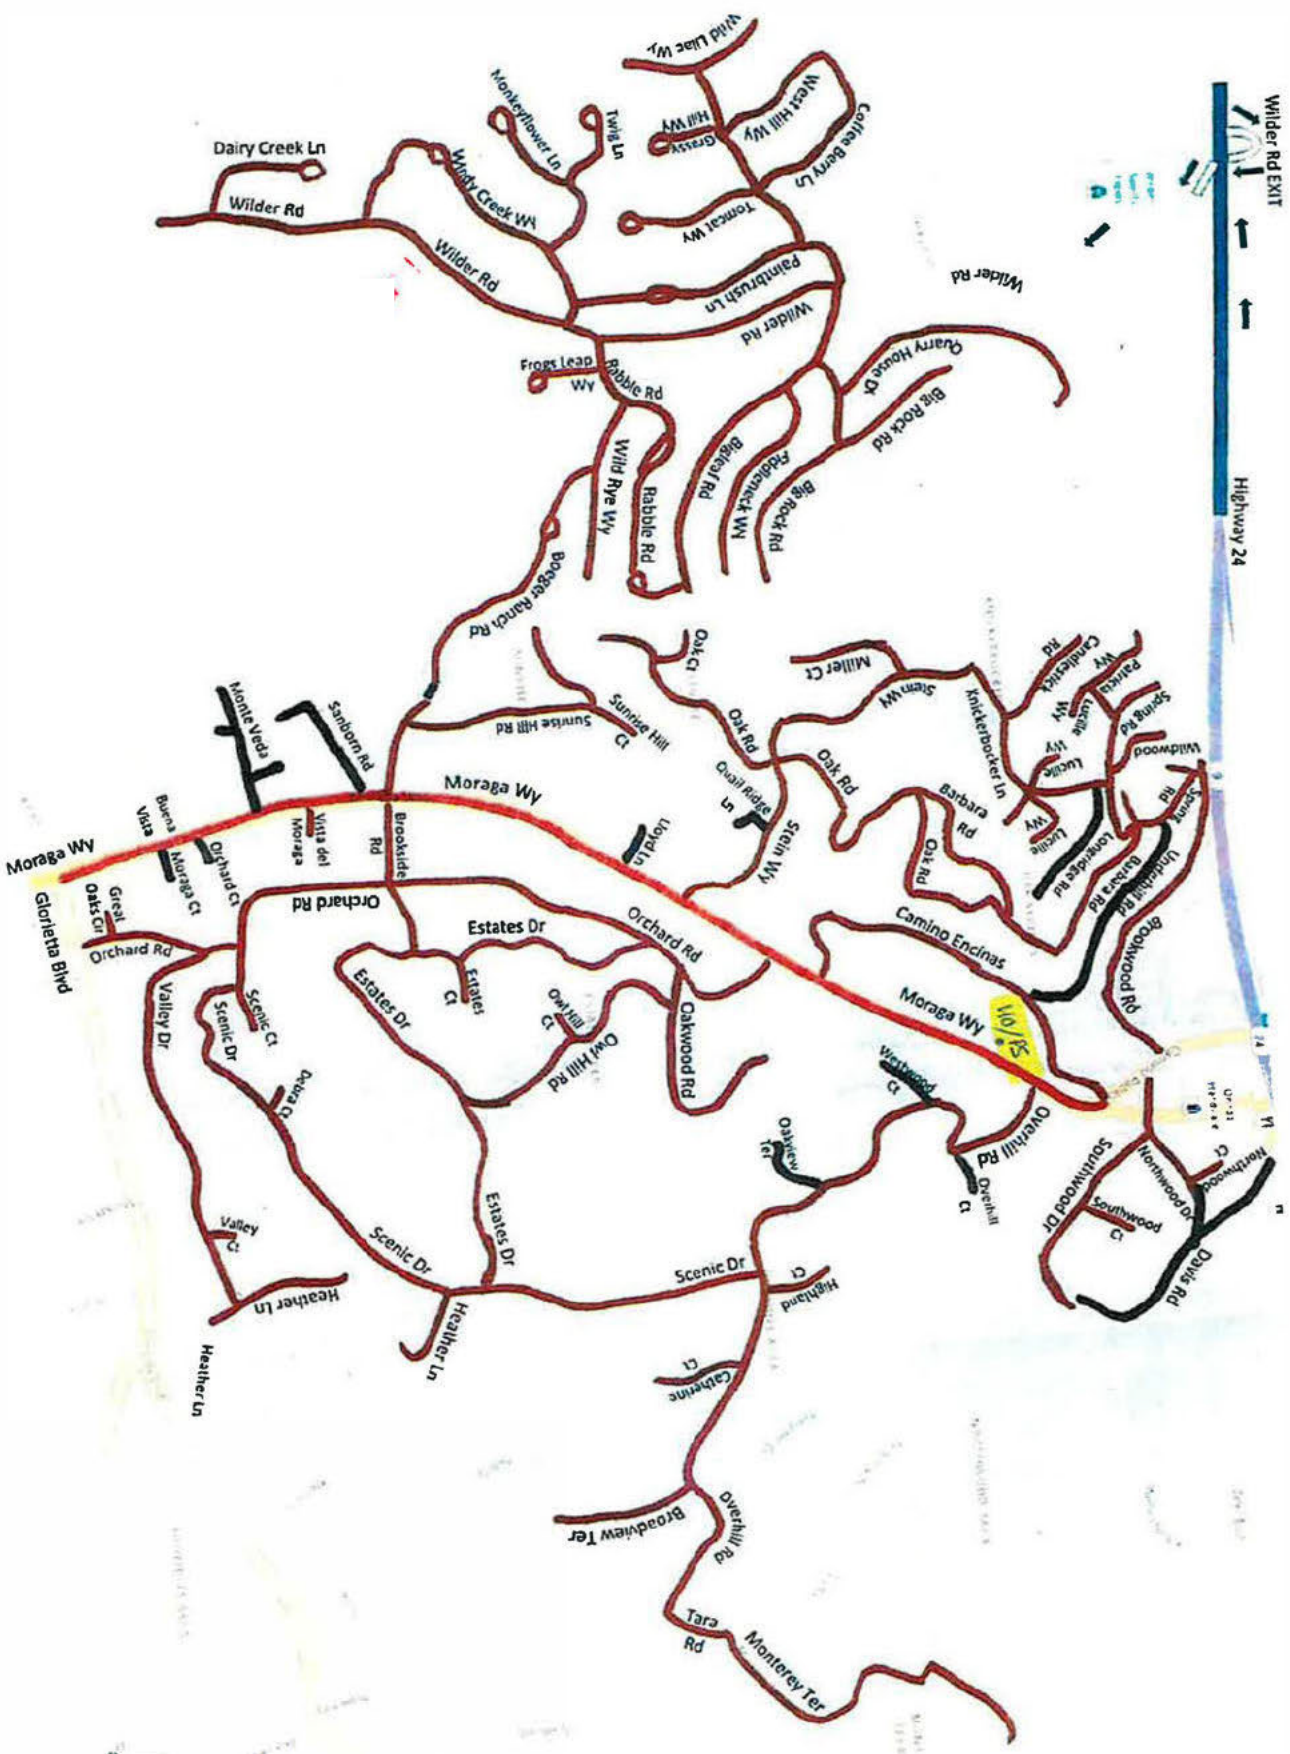

Monday 1552

Monday RT 555: Map 1 of 4

TP

Back to
Map 3

From
Map 3

Right Canyon

TUESDAY

Tuesday 2550

How Mt
Diablo

Tuesday 2551

- █ = Prop Sen
- █ = STAGE HERE
- █ = Pickup Cars you see.
- █ = Turn Around/Back-IN/Back-out DRIVE IN

GARRANCE REYDIE
 DANA FOSTER BERNARD AMELIA

Tuesday 2552

Tuesday 2553

1 = 317 Glorietta Blvd, Hot Acct

WEDNESDAY

550 YW

Wednesday 3550 - Map 2 of 2

Wednesday 3552

THURSDAY

To Map 2

Thursday 4553

MapQuest
© 2005-2006

FRIDAY

Friday 5550 - Map 1 of 2 - Highway 24 Piece

Friday 5550 - Map 2 of 2

Search

Pleasant Hill Rd
make sure to get

Pleasant Hill Rd
FROM MAP 1

Pleasant Hill Rd

Handwritten notes in red and green ink, including 'Pleasant Hill Rd' and other illegible text.