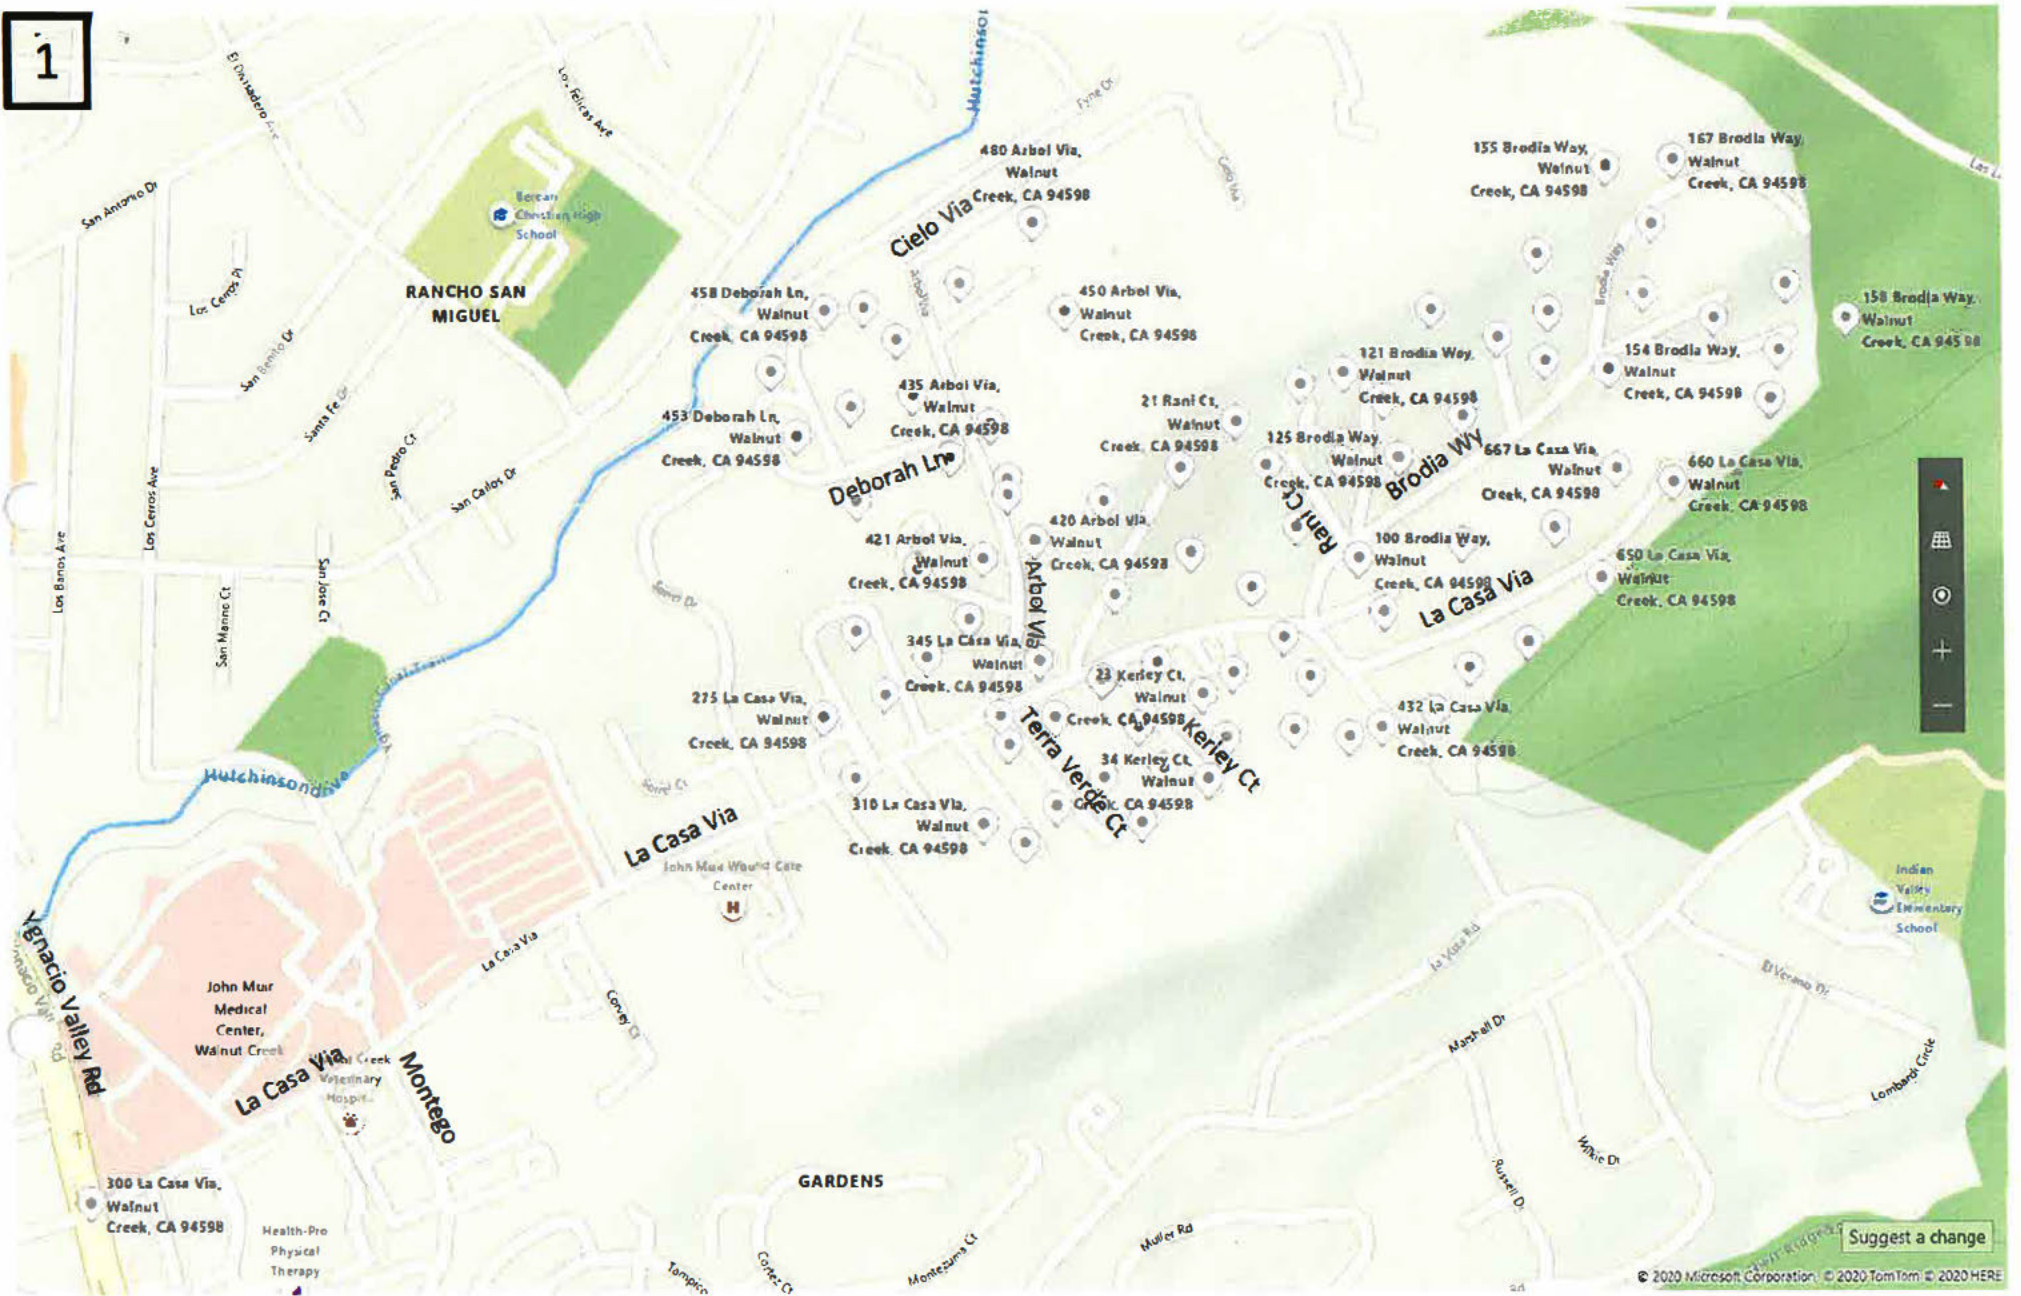

389 South Ave,
Alamo, CA 94507

Danville Blvd

42A

42A

RCF

THURSDAY

Thursday 560

3