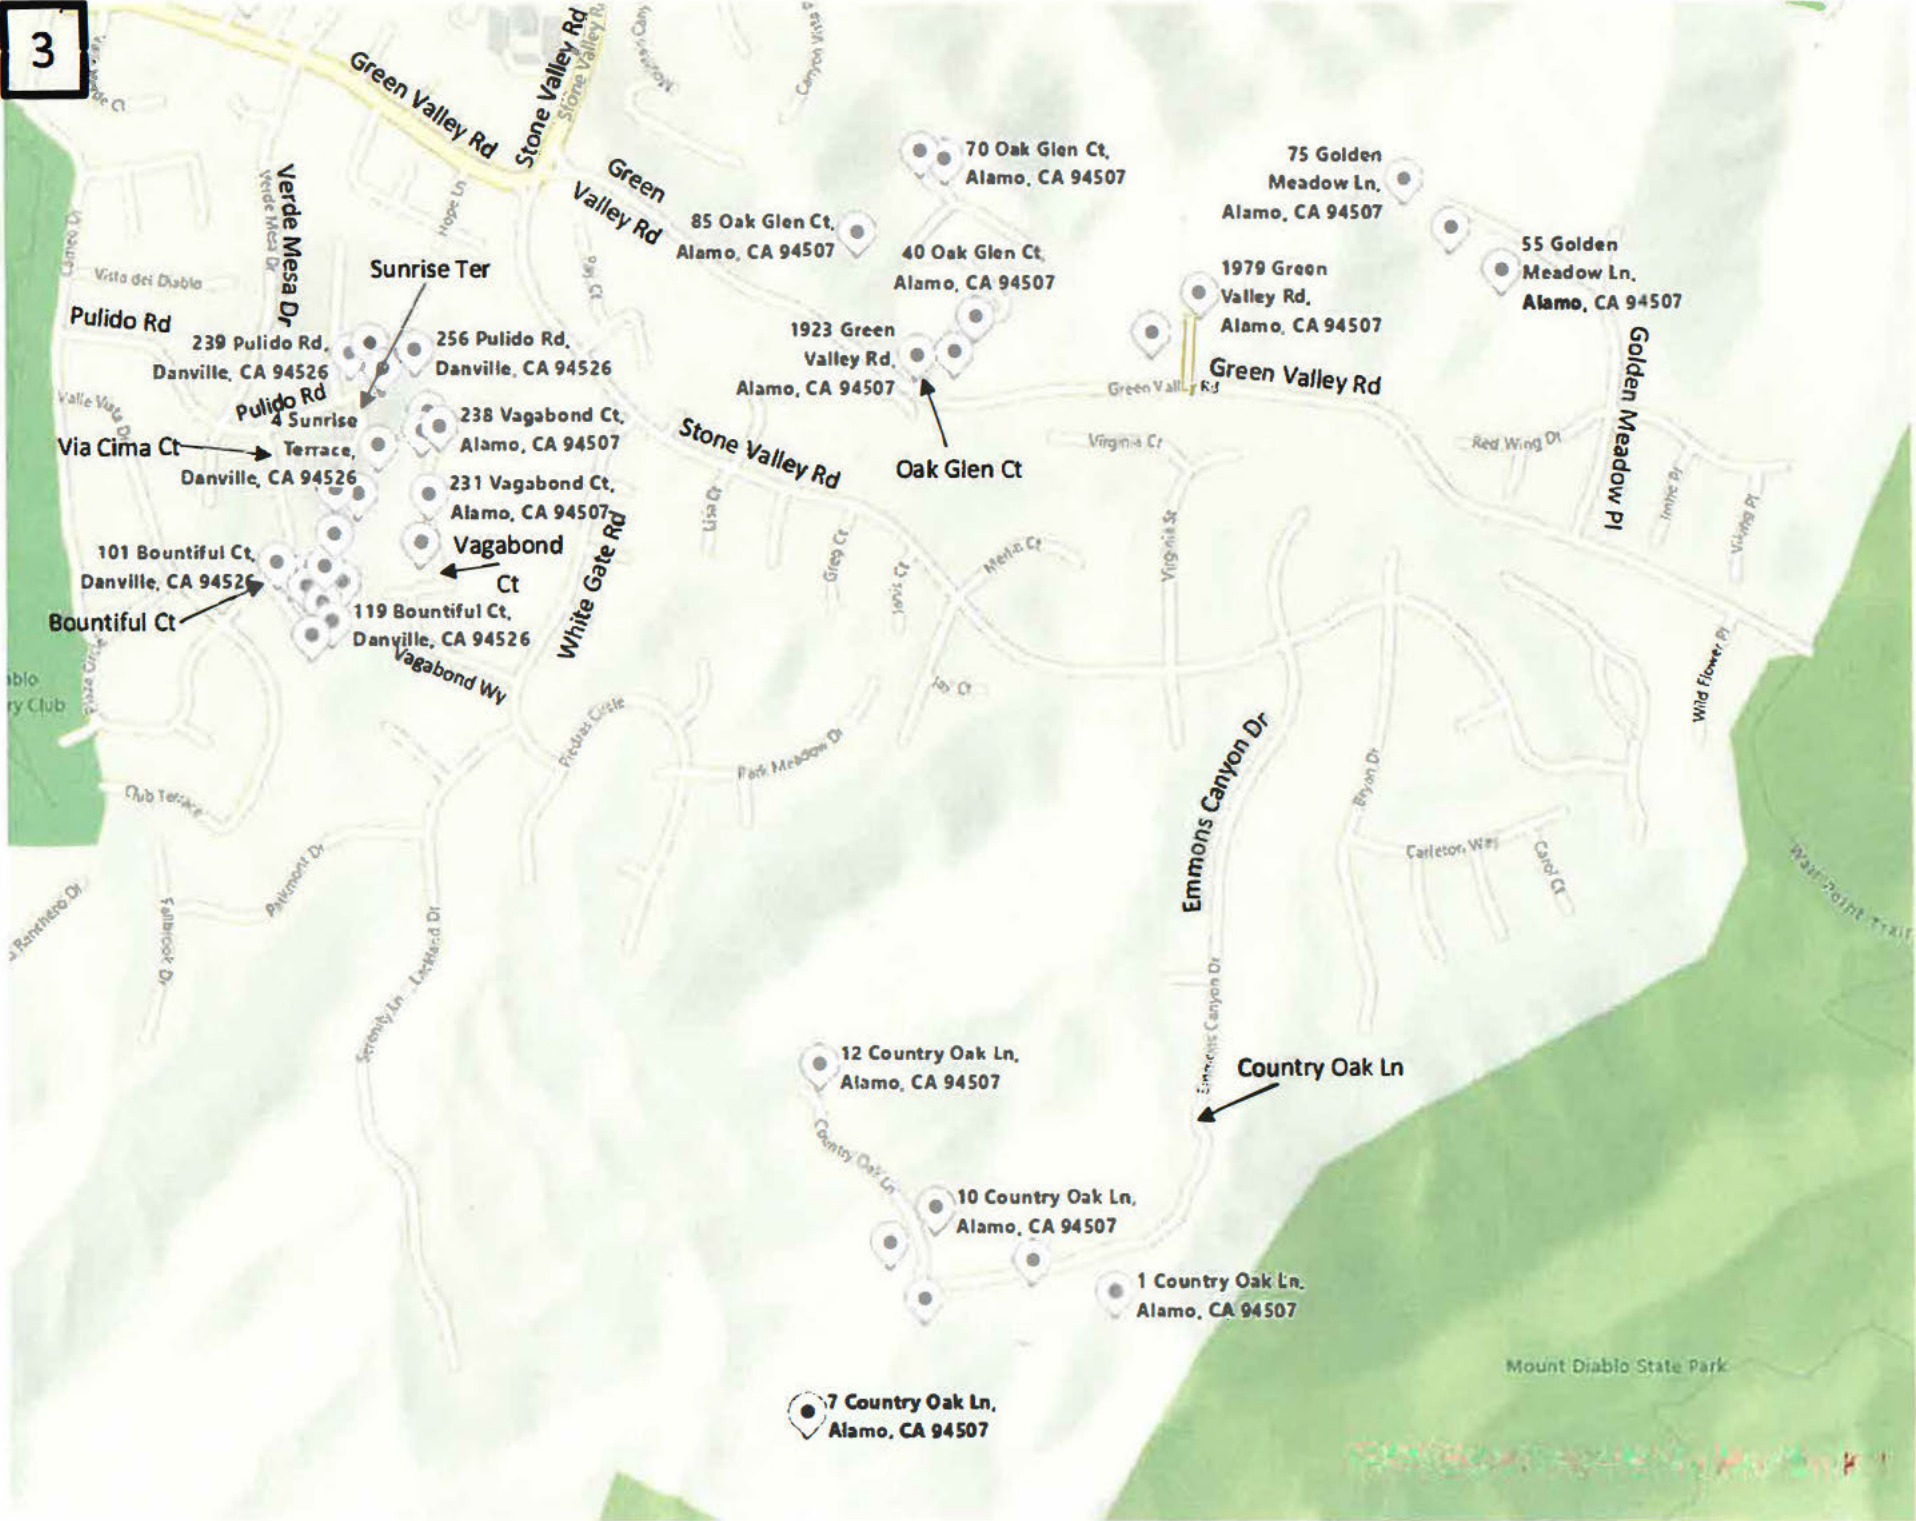

Glorietta Elementary School

MONTEREY TERRACE

Suggest a change

© 2020 Microsoft Corporation, © 2020 TomTom © 2020 HE

Tuesday 562

1

3

25 Serena Ln,
Danville, CA 94526

Serena Ln

55 Serena Ln,
Danville, CA 94526

Santiago Dr

49 Willowview Ct,
Danville, CA 94526

Willowview Ct

260 Santiago Ln,
Danville, CA 94526

250 Santiago
Danville, CA 94526

251 Santiago Ln,
Danville, CA 94526