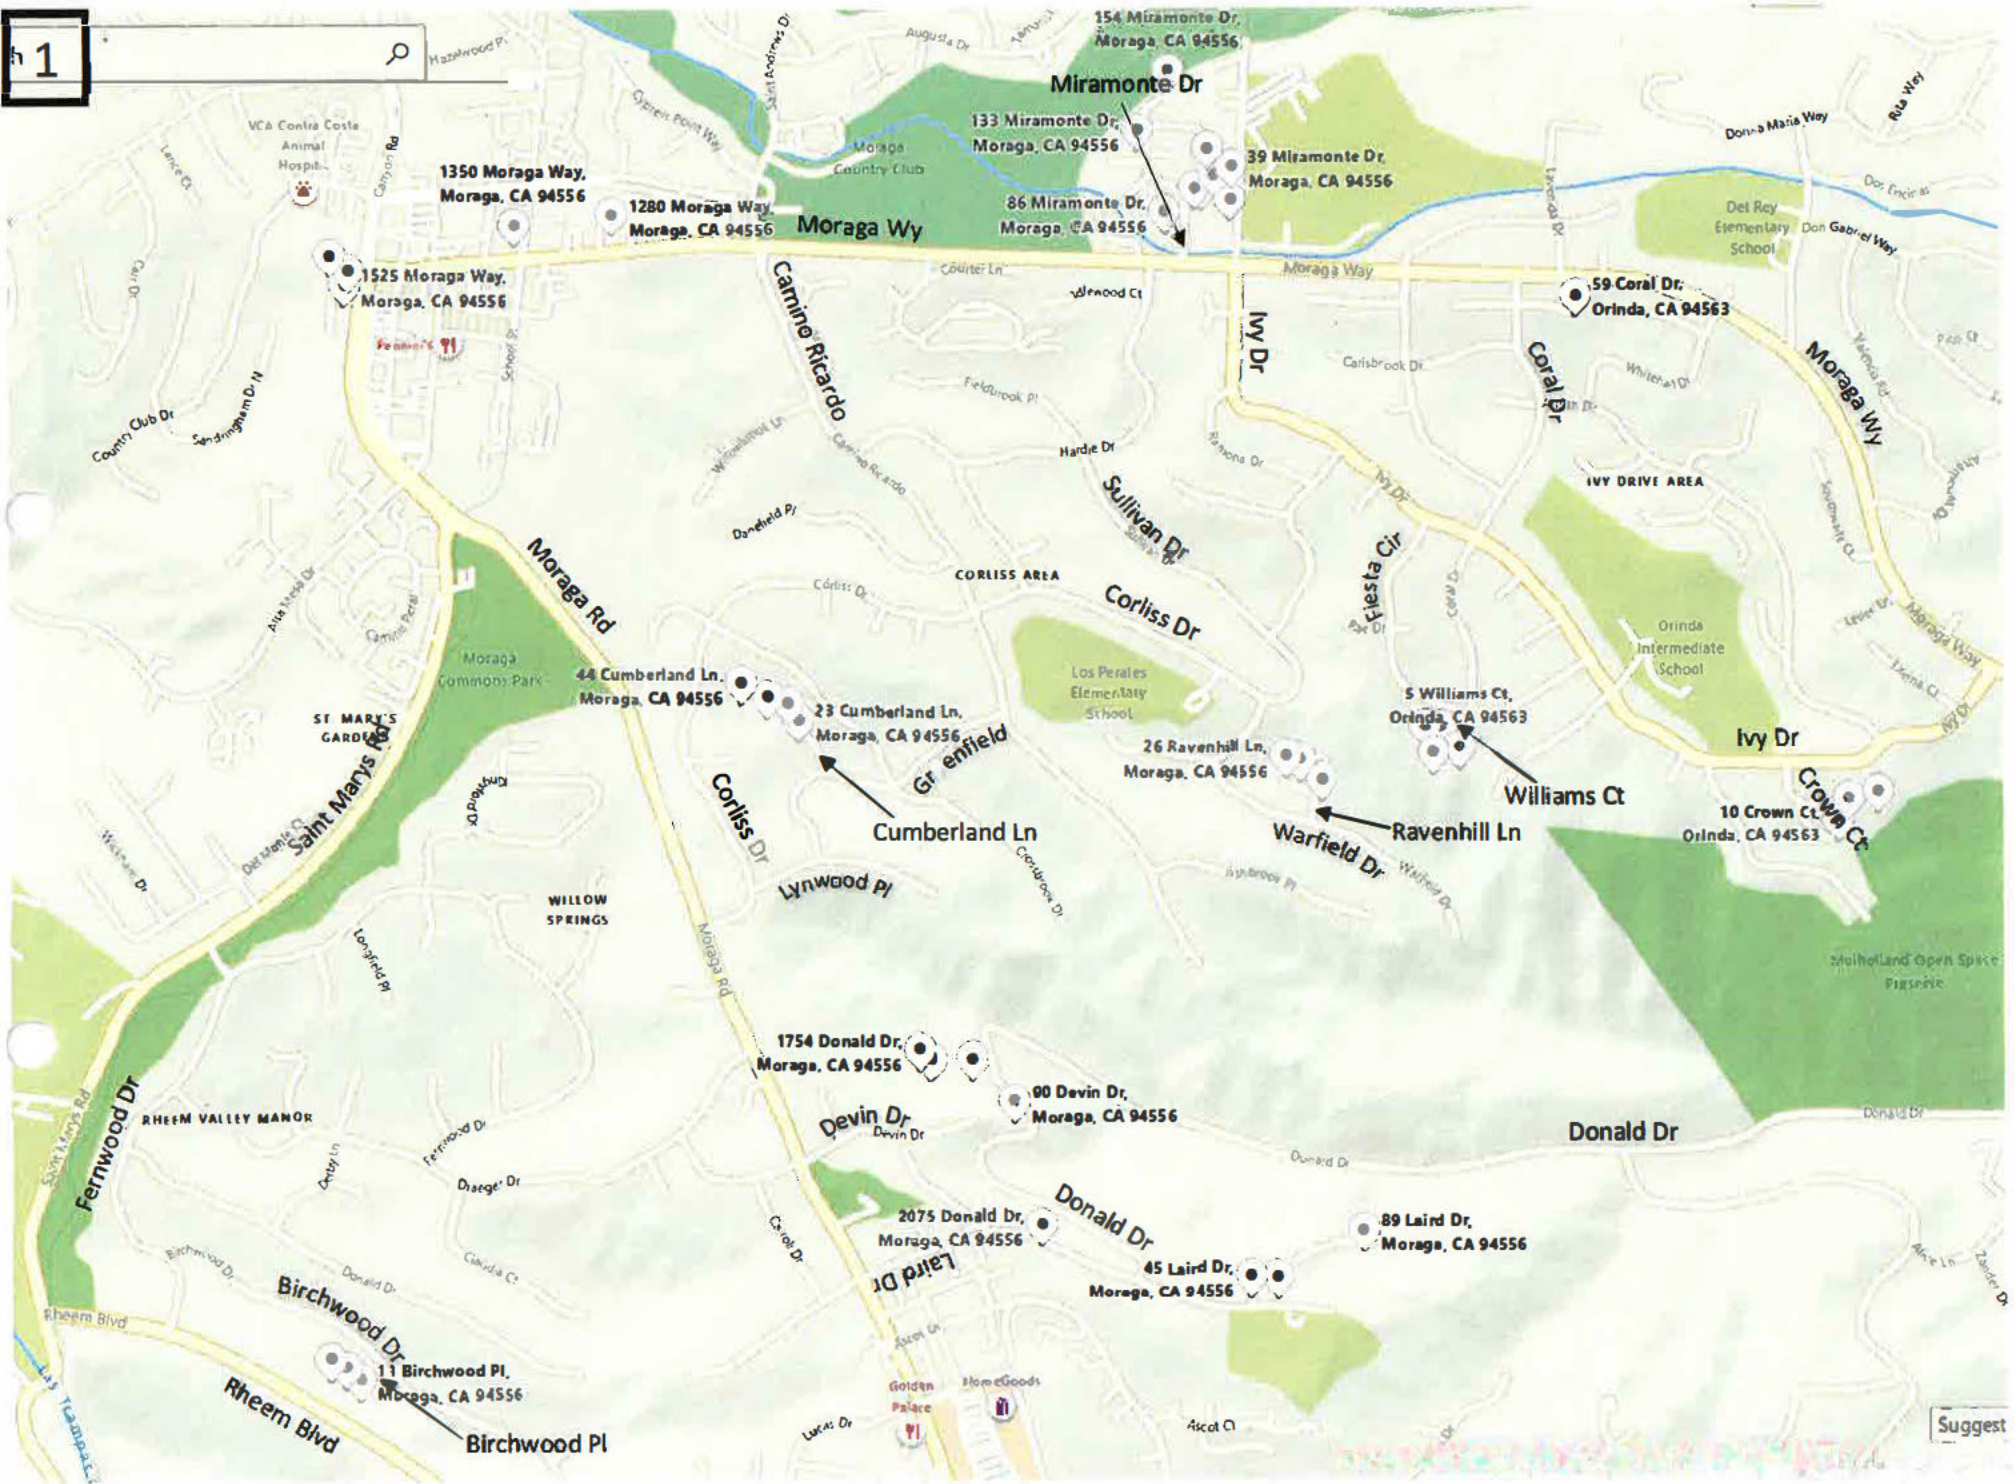

1350 Moraga Way, Moraga, CA 94556

1280 Moraga Way, Moraga, CA 94556

1525 Moraga Way, Moraga, CA 94556

Miramonte Dr

133 Miramonte Dr, Moraga, CA 94556

86 Miramonte Dr, Moraga, CA 94556

39 Miramonte Dr, Moraga, CA 94556

59 Coral Dr, Orinda, CA 94563

44 Cumberland Ln, Moraga, CA 94556

23 Cumberland Ln, Moraga, CA 94556

Cumberland Ln

26 Ravenhill Ln, Moraga, CA 94556

5 Williams Ct, Orinda, CA 94563

Williams Ct

10 Crown Ct, Orinda, CA 94563

1754 Donald Dr, Moraga, CA 94556

90 Devin Dr, Moraga, CA 94556

Donald Dr

2075 Donald Dr, Moraga, CA 94556

45 Laird Dr, Moraga, CA 94556

89 Laird Dr, Moraga, CA 94556

11 Birchwood Pl, Moraga, CA 94556

Birchwood Pl

Suggest