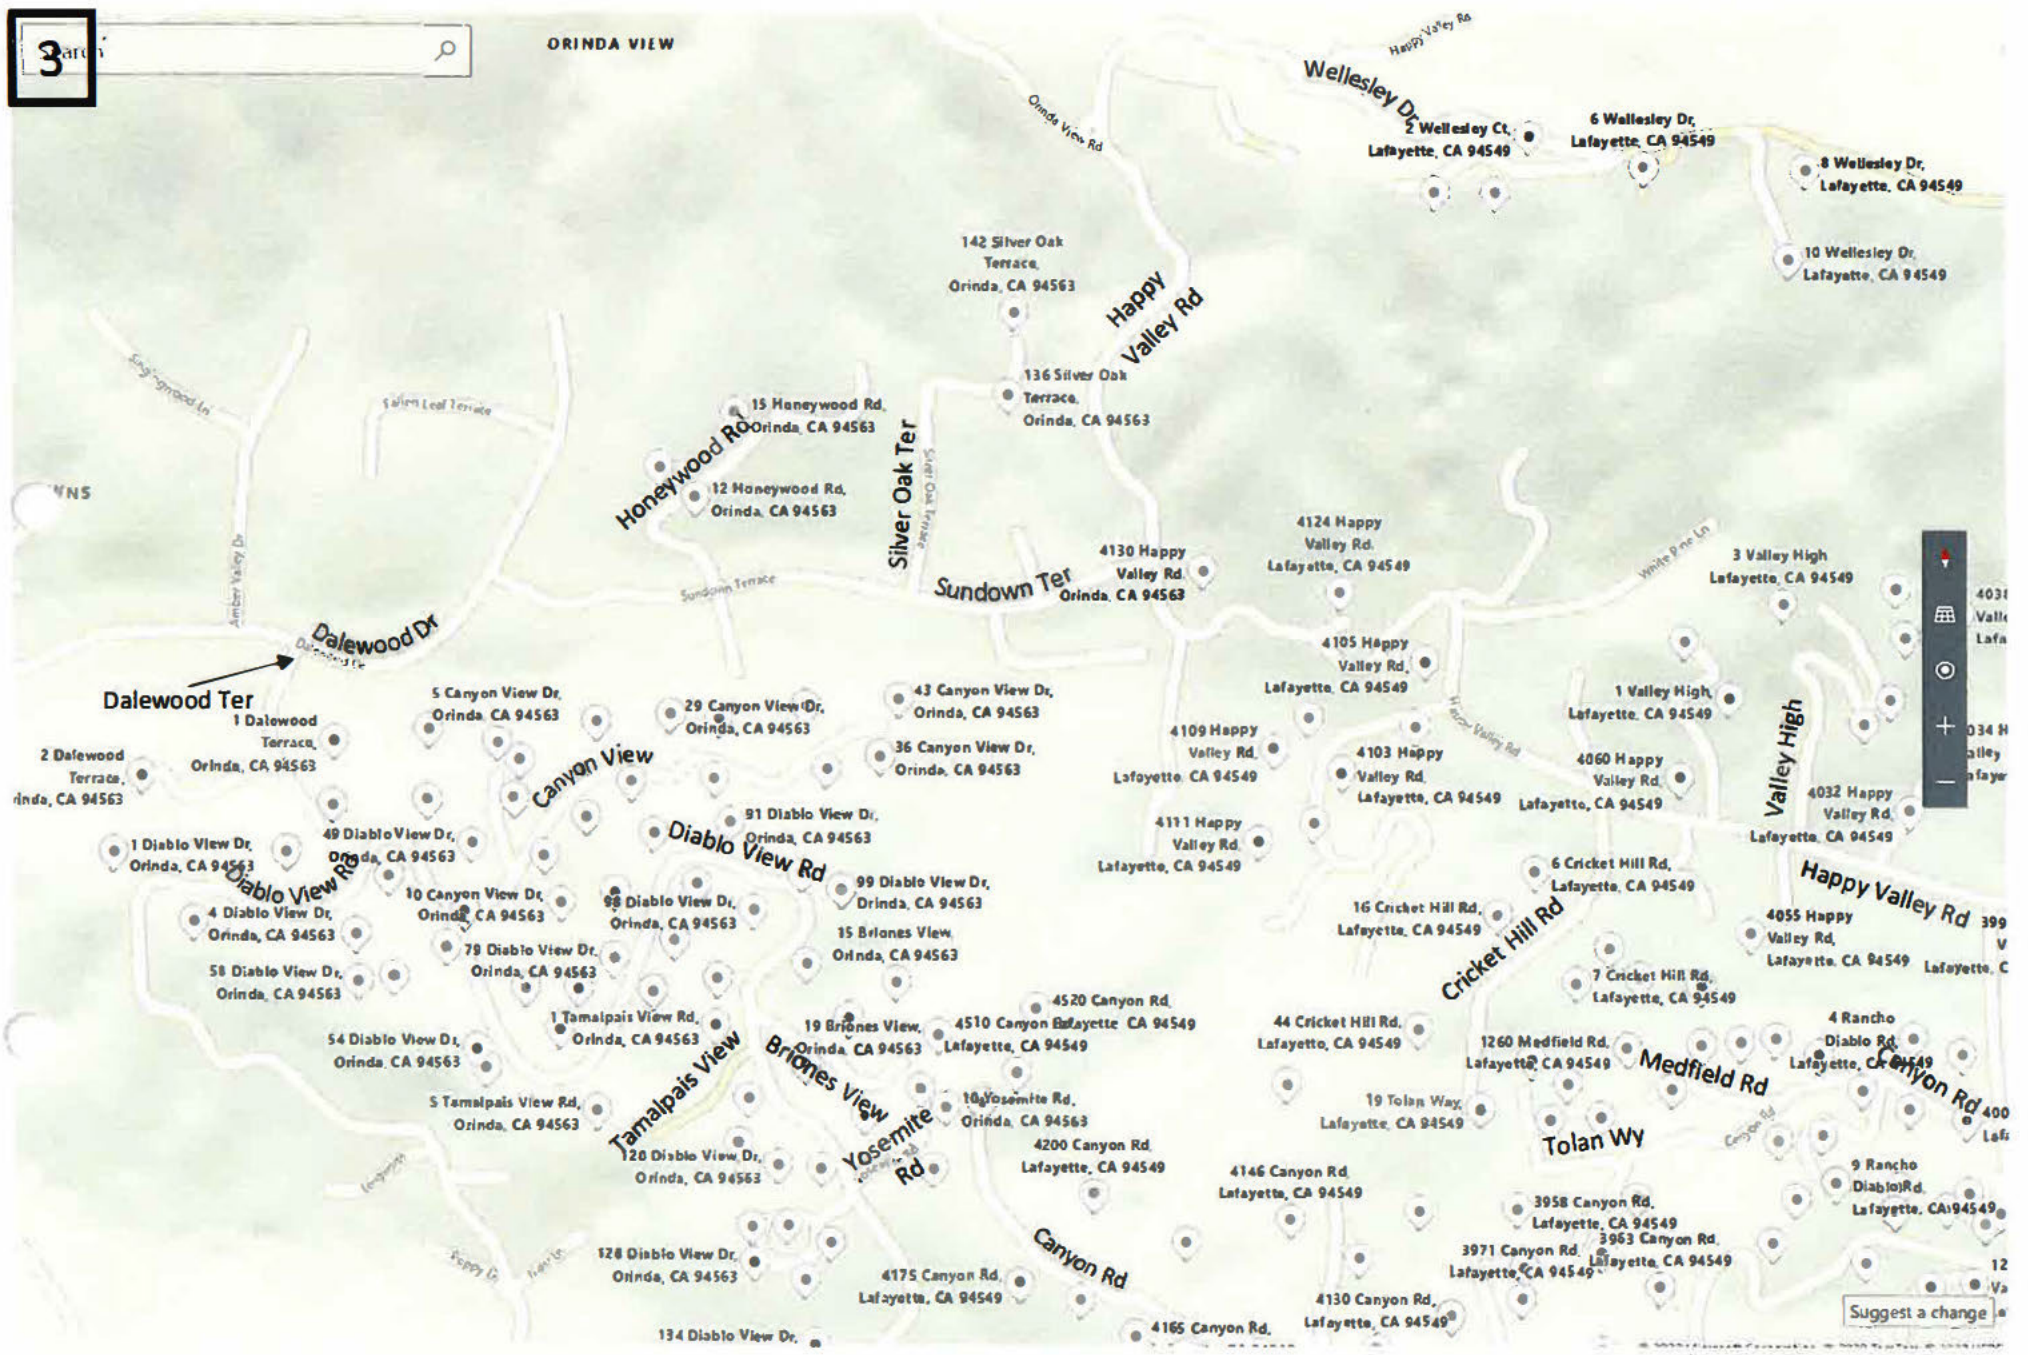

Suggest

1
Orinda, CA 94563

To Map 3

Map 2

Suggest a change

Suggest a change

Map navigation controls including a red arrow pointing up, a grid icon, a circular icon, a plus sign, and a minus sign.

Suggest a change