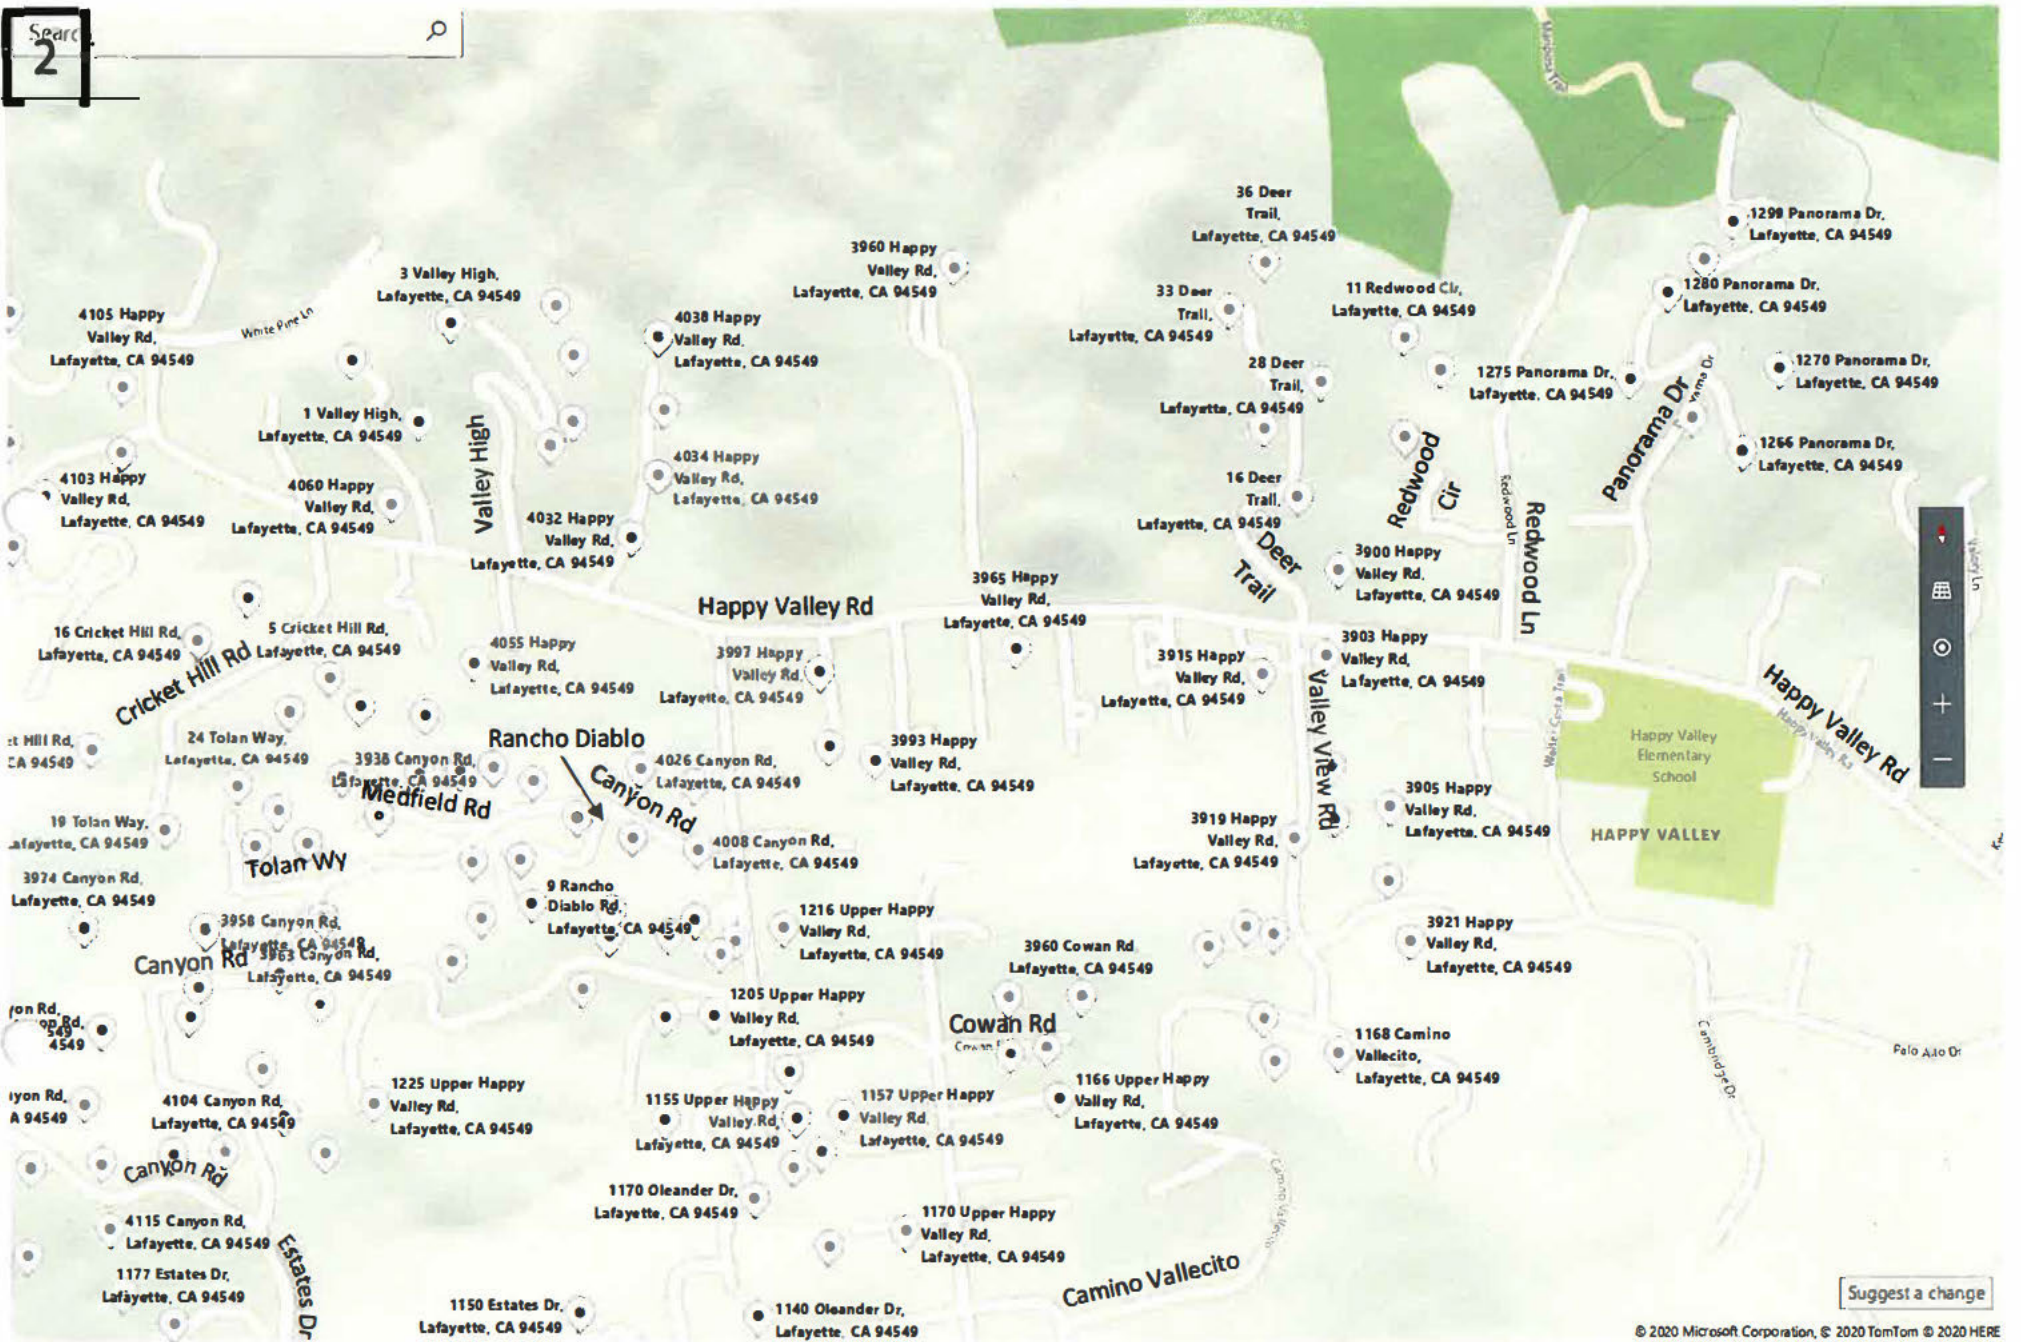

Suggest

1
Orinda, CA 94563

To Map 3

Map 2

Suggest a change

Suggest a change

Map navigation controls including a red arrow pointing up, a grid icon, a circular icon, a plus sign, and a minus sign.

Suggest a change