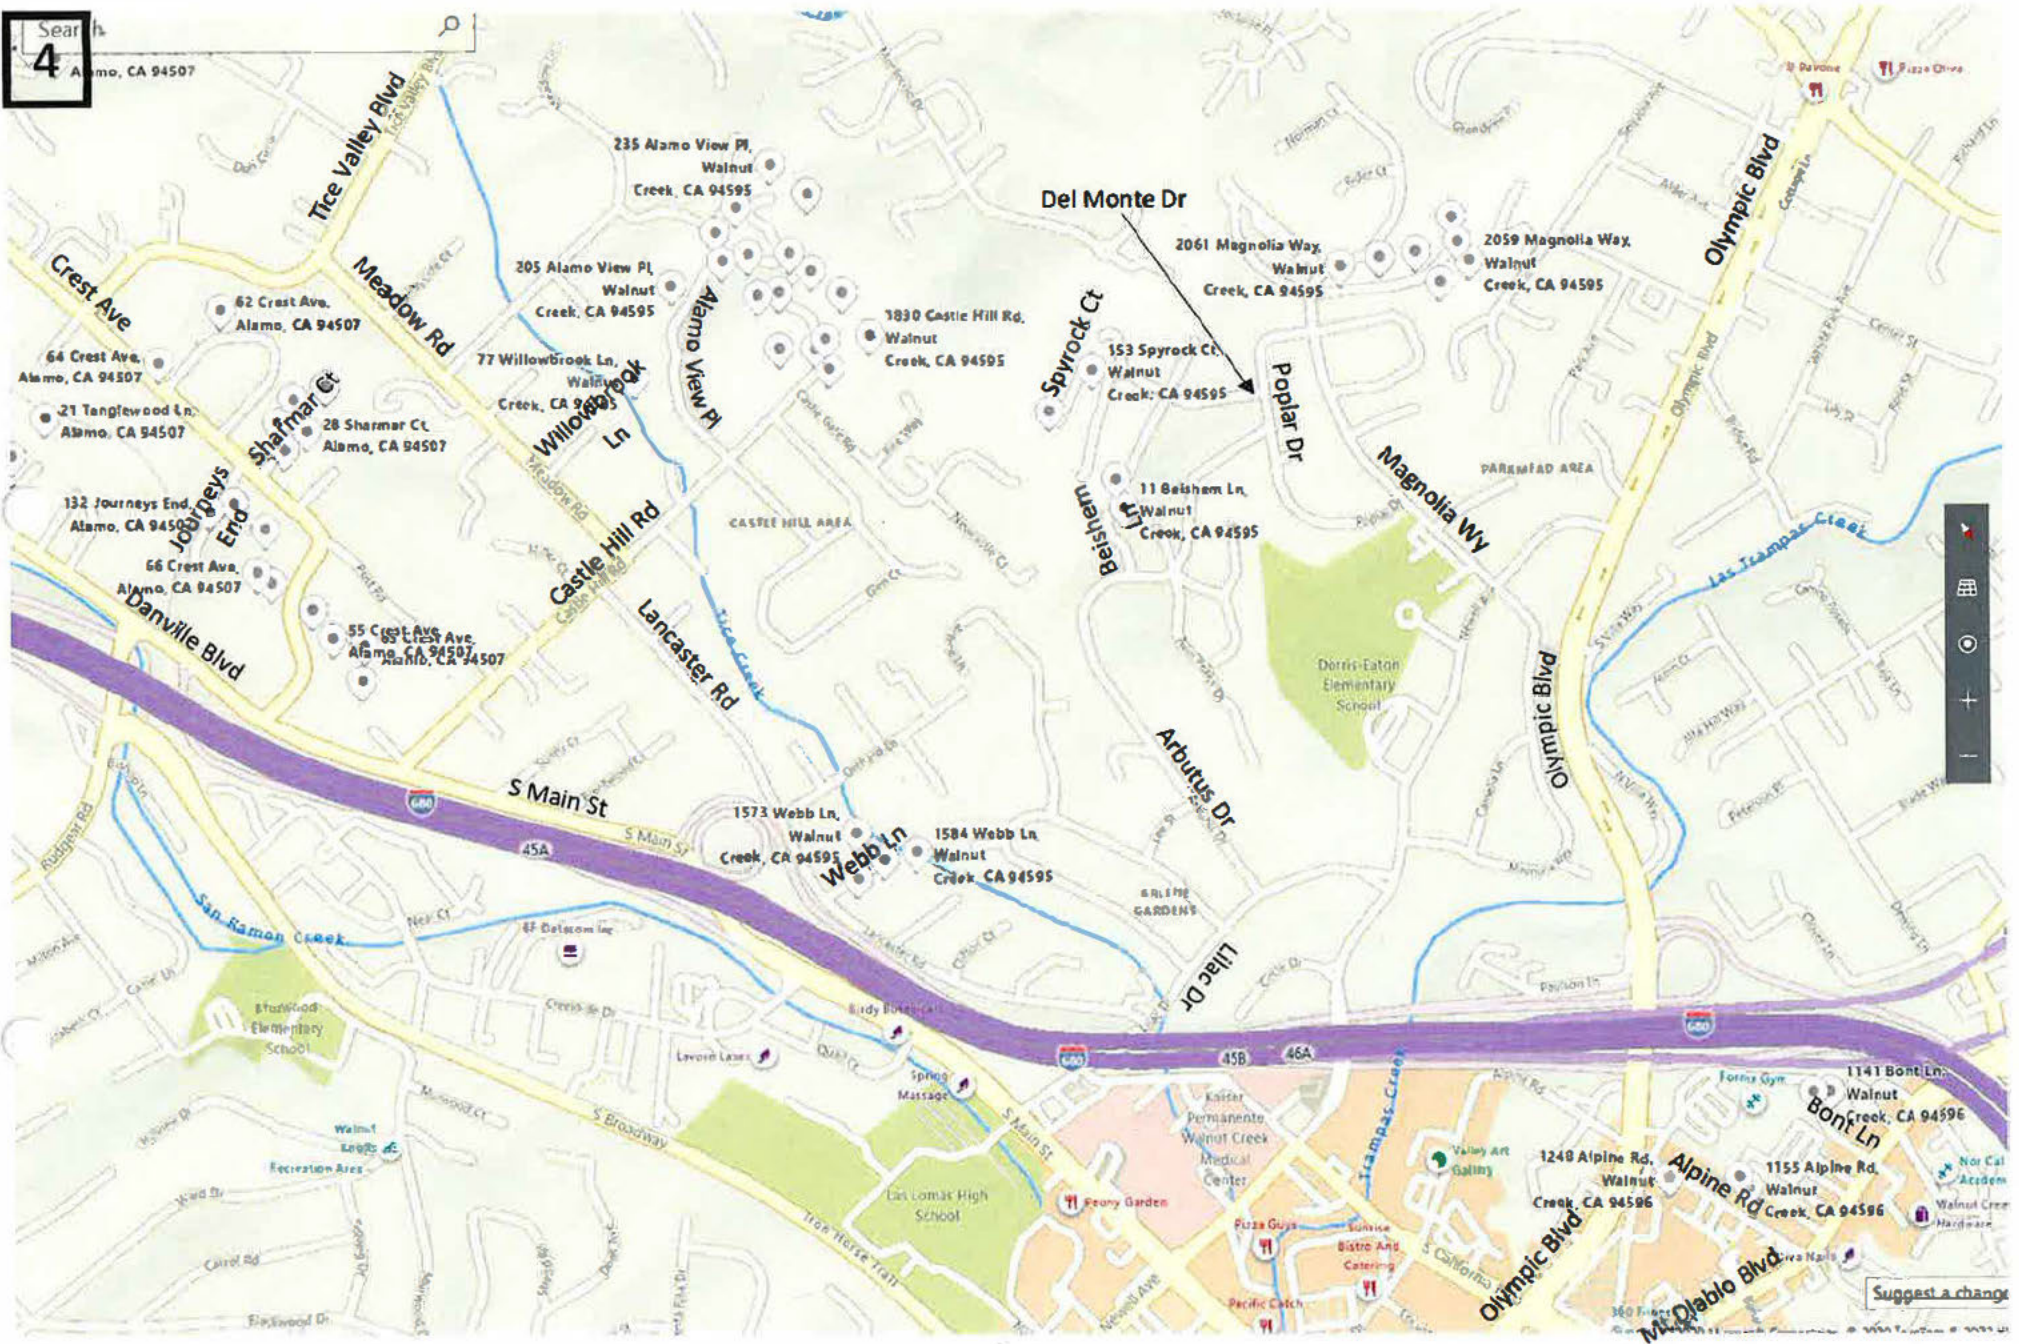

45 Laird Dr, Moraga, CA 94556

89 Laird Dr, Moraga, CA 94556

11 Birchwood Pl, Moraga, CA 94556

Birchwood Pl

Suggest

Suggest a c

Suggest a change

Search
4 Alamo, CA 94507