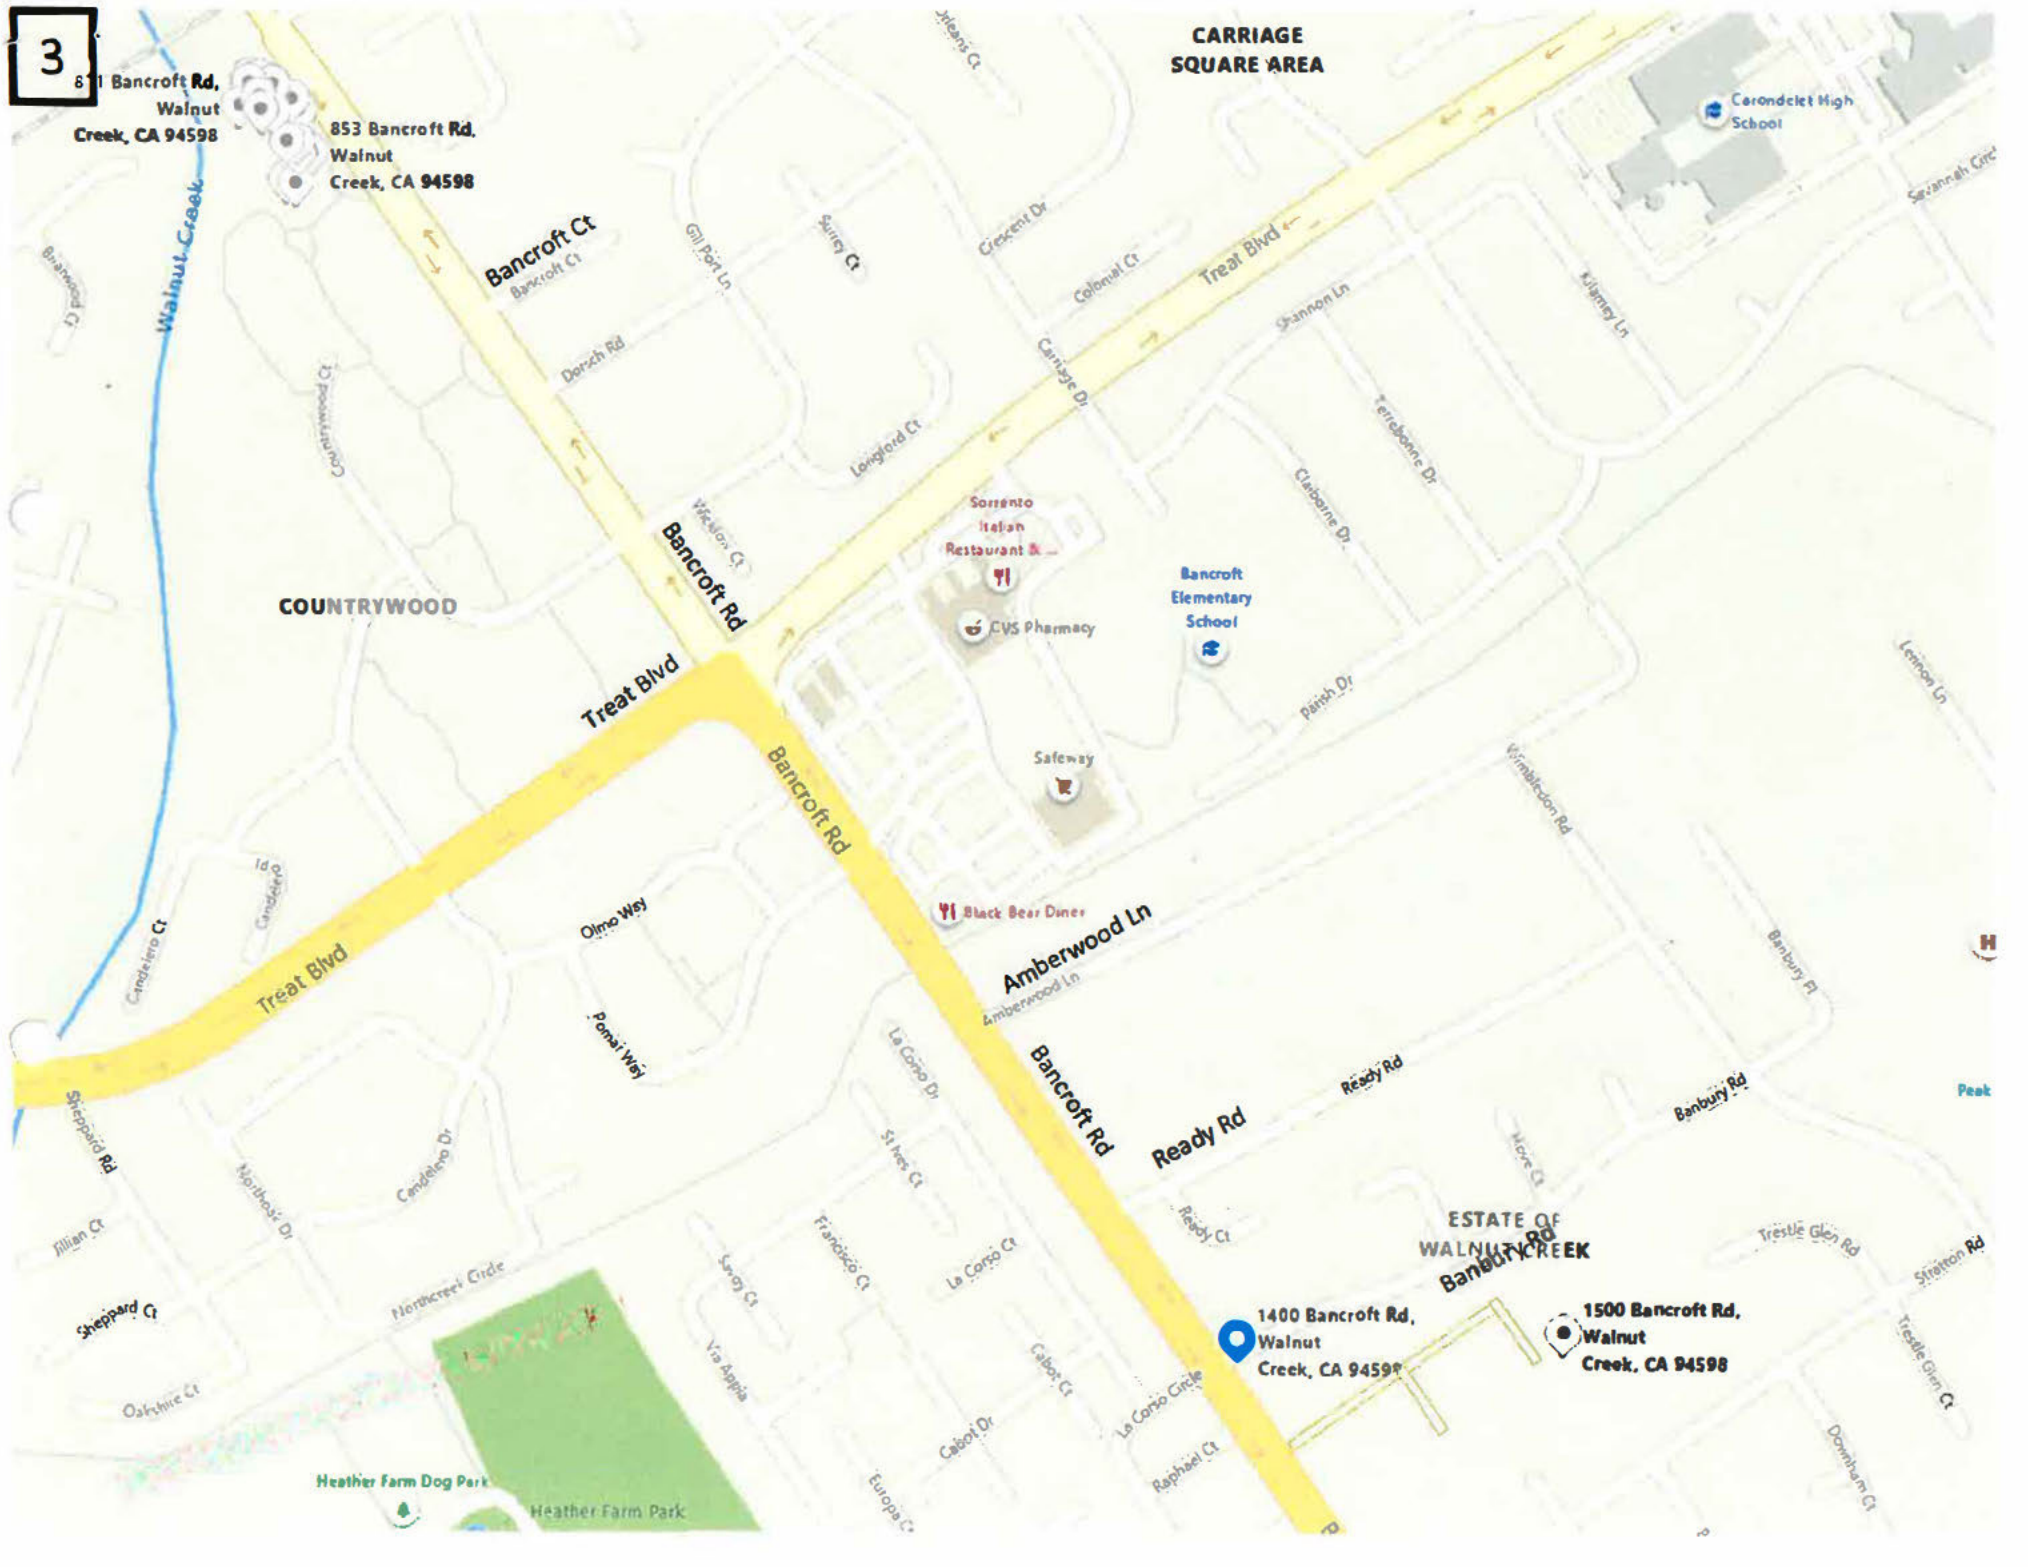

3

811 Bancroft Rd,
Walnut
Creek, CA 94598

853 Bancroft Rd,
Walnut
Creek, CA 94598

**CARRIAGE
SQUARE AREA**

Coronadet High
School

COUNTRYWOOD

Sorrento
Italian
Restaurant &
Bar

CVS Pharmacy

Bancroft
Elementary
School

Safeway

Black Bear Diner

Amberwood Ln

**ESTATE OF
WALNUT
CREEK**

1400 Bancroft Rd,
Walnut
Creek, CA 94598

1500 Bancroft Rd,
Walnut
Creek, CA 94598

Heather Farm Dog Park

Heather Farm Park