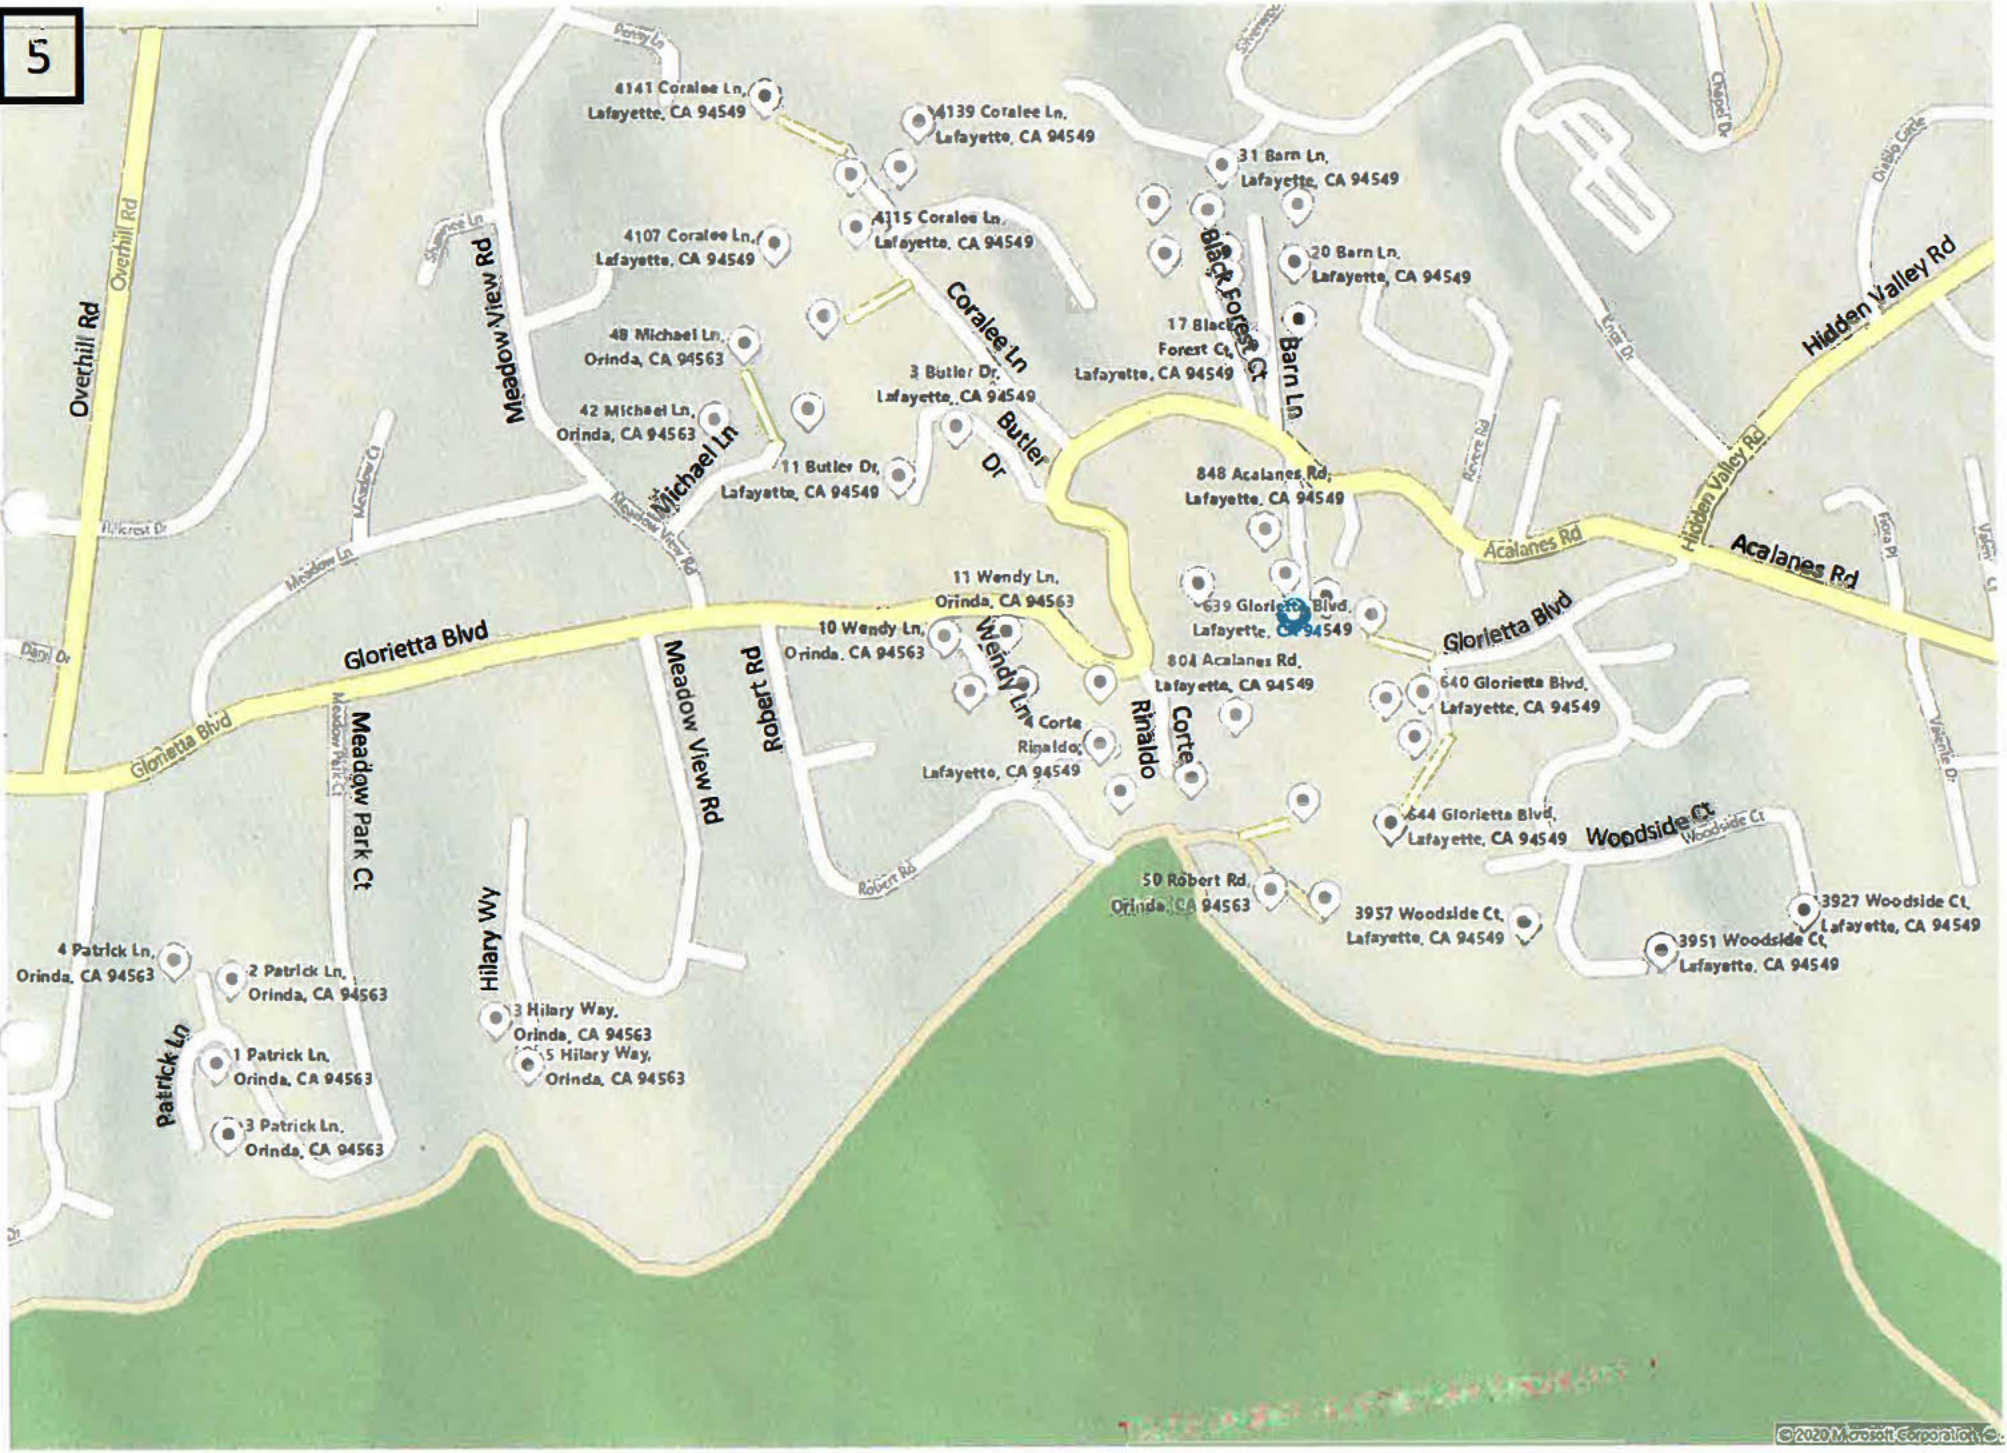

Glorietta Elementary School

MONTEREY TERRACE

Suggest a change

© 2020 Microsoft Corporation, © 2020 TomTom © 2020 HE

Tuesday 562

1

3

25 Serena Ln,
Danville, CA 94526