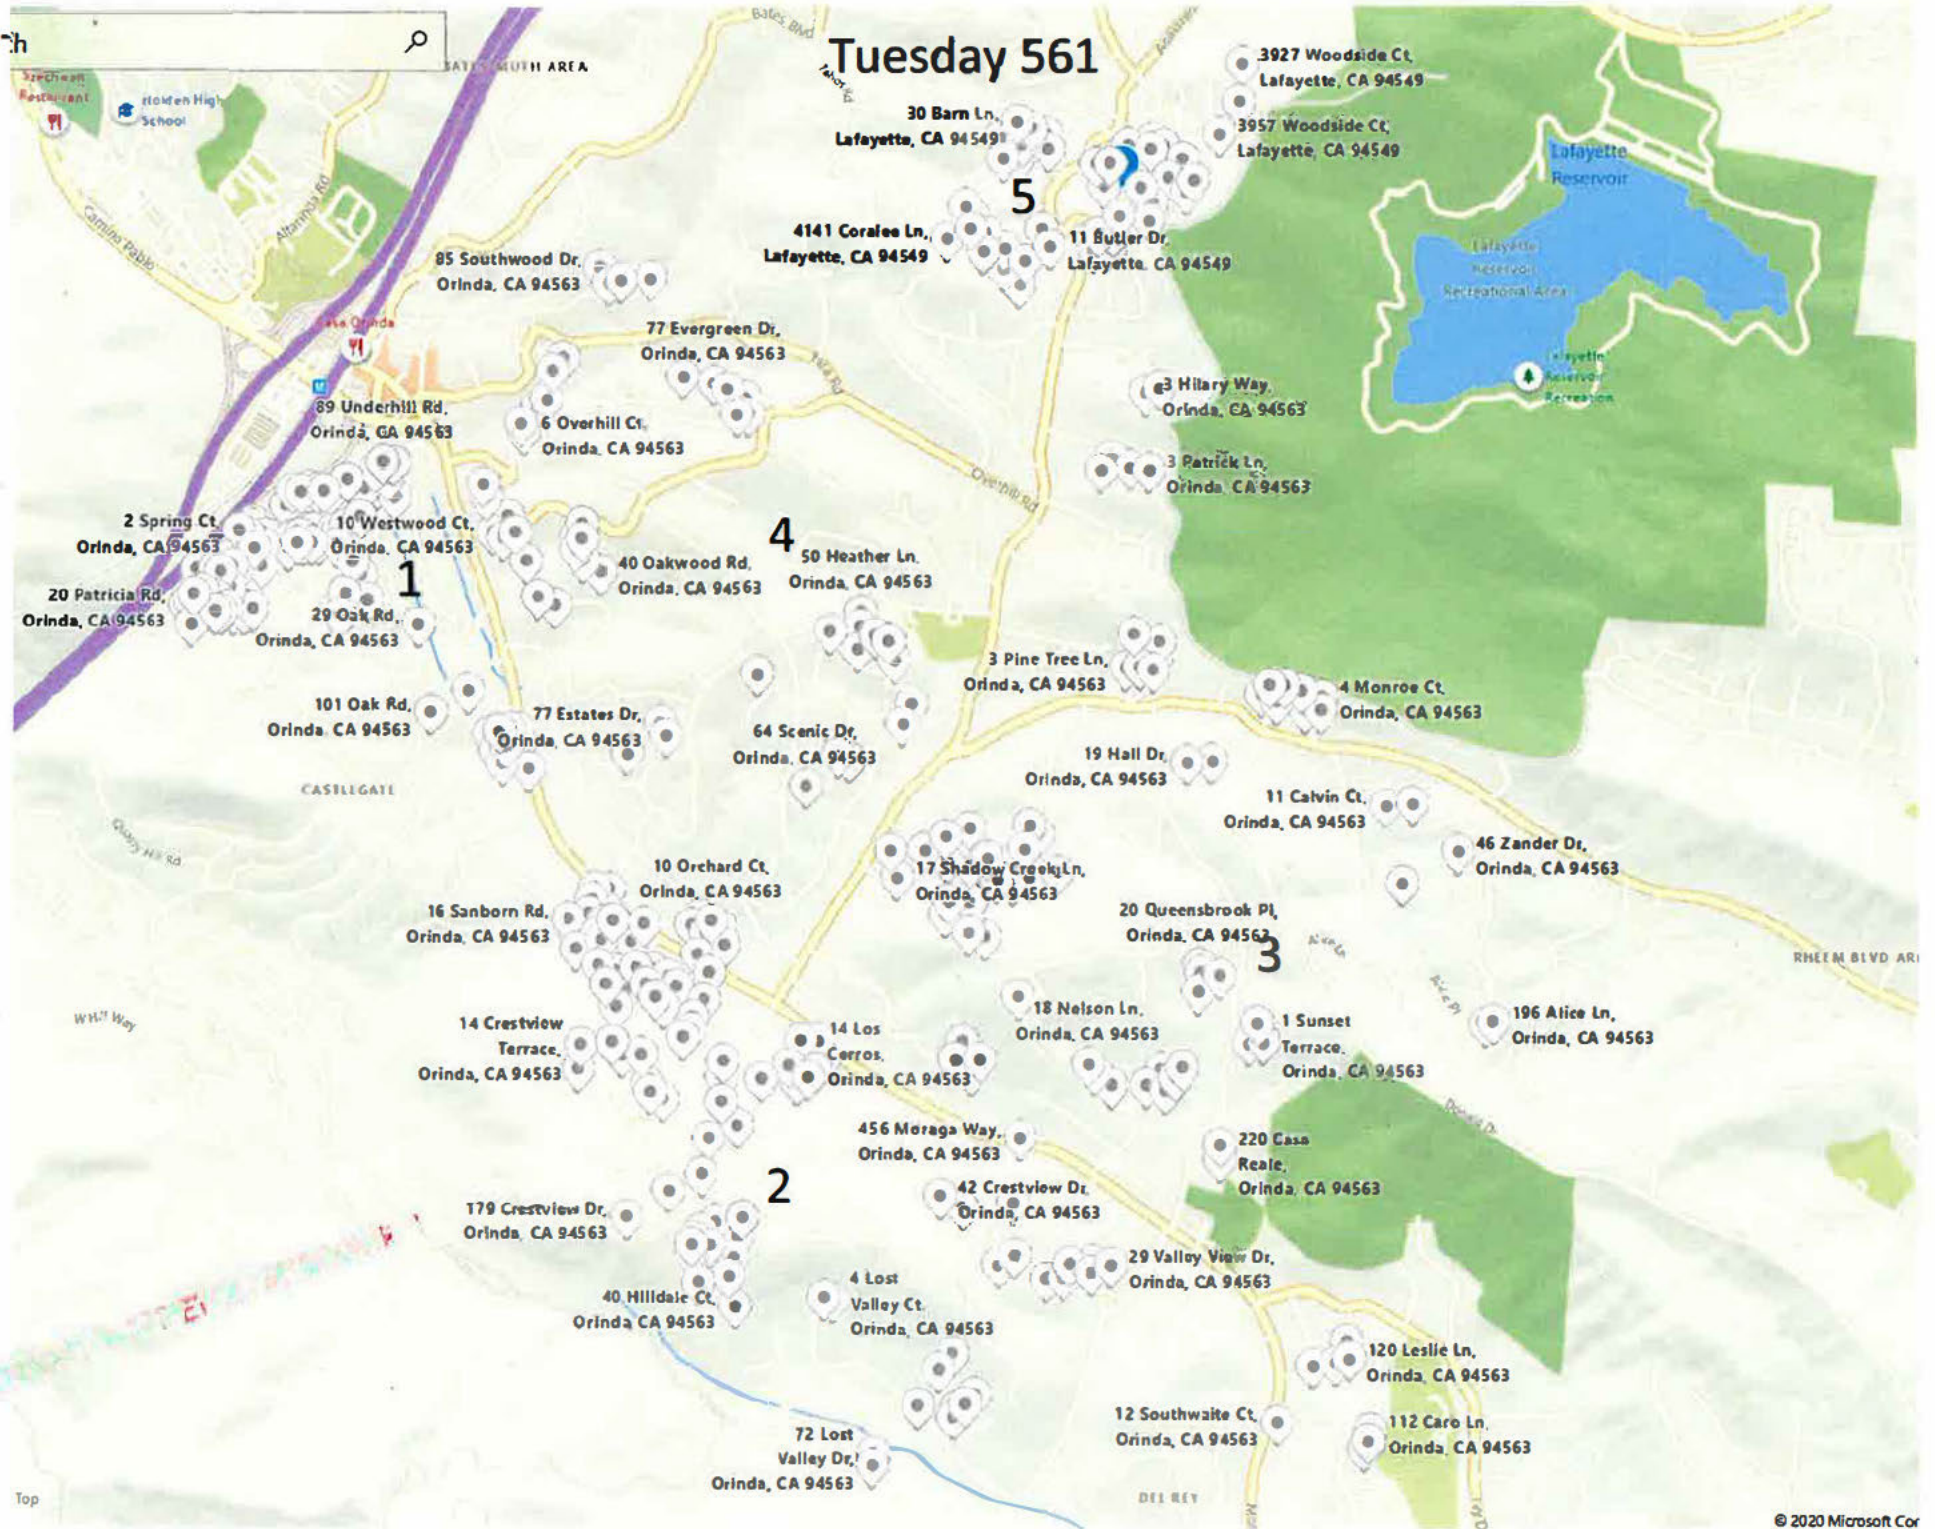

Tuesday 561