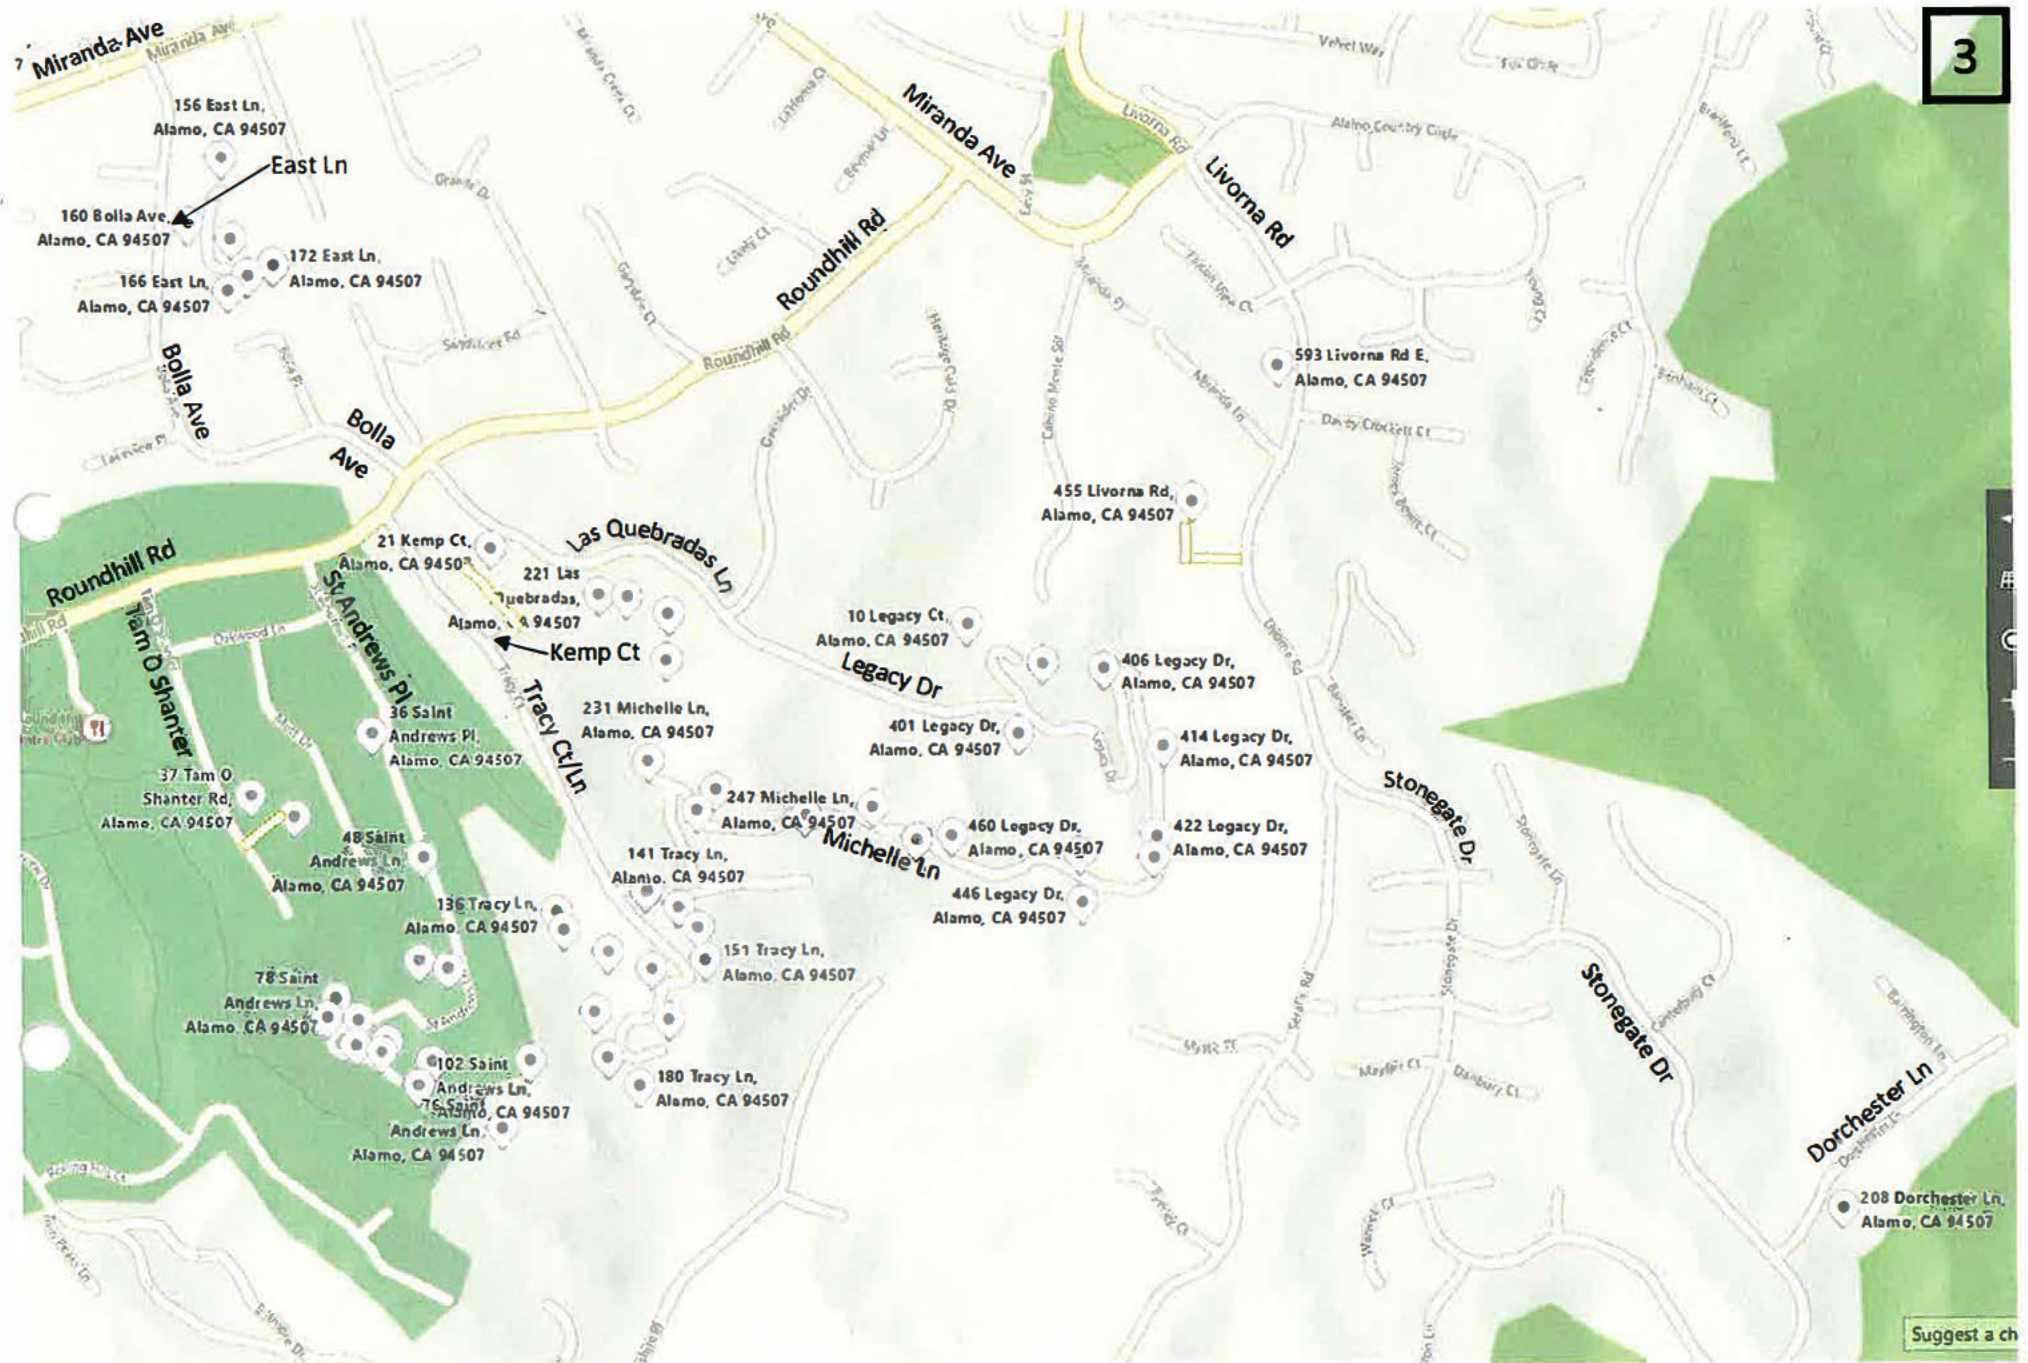

Thursday 562

TREE

VIA AREA

Sug

1

Suggest

Suggest a ch

Suggest a city