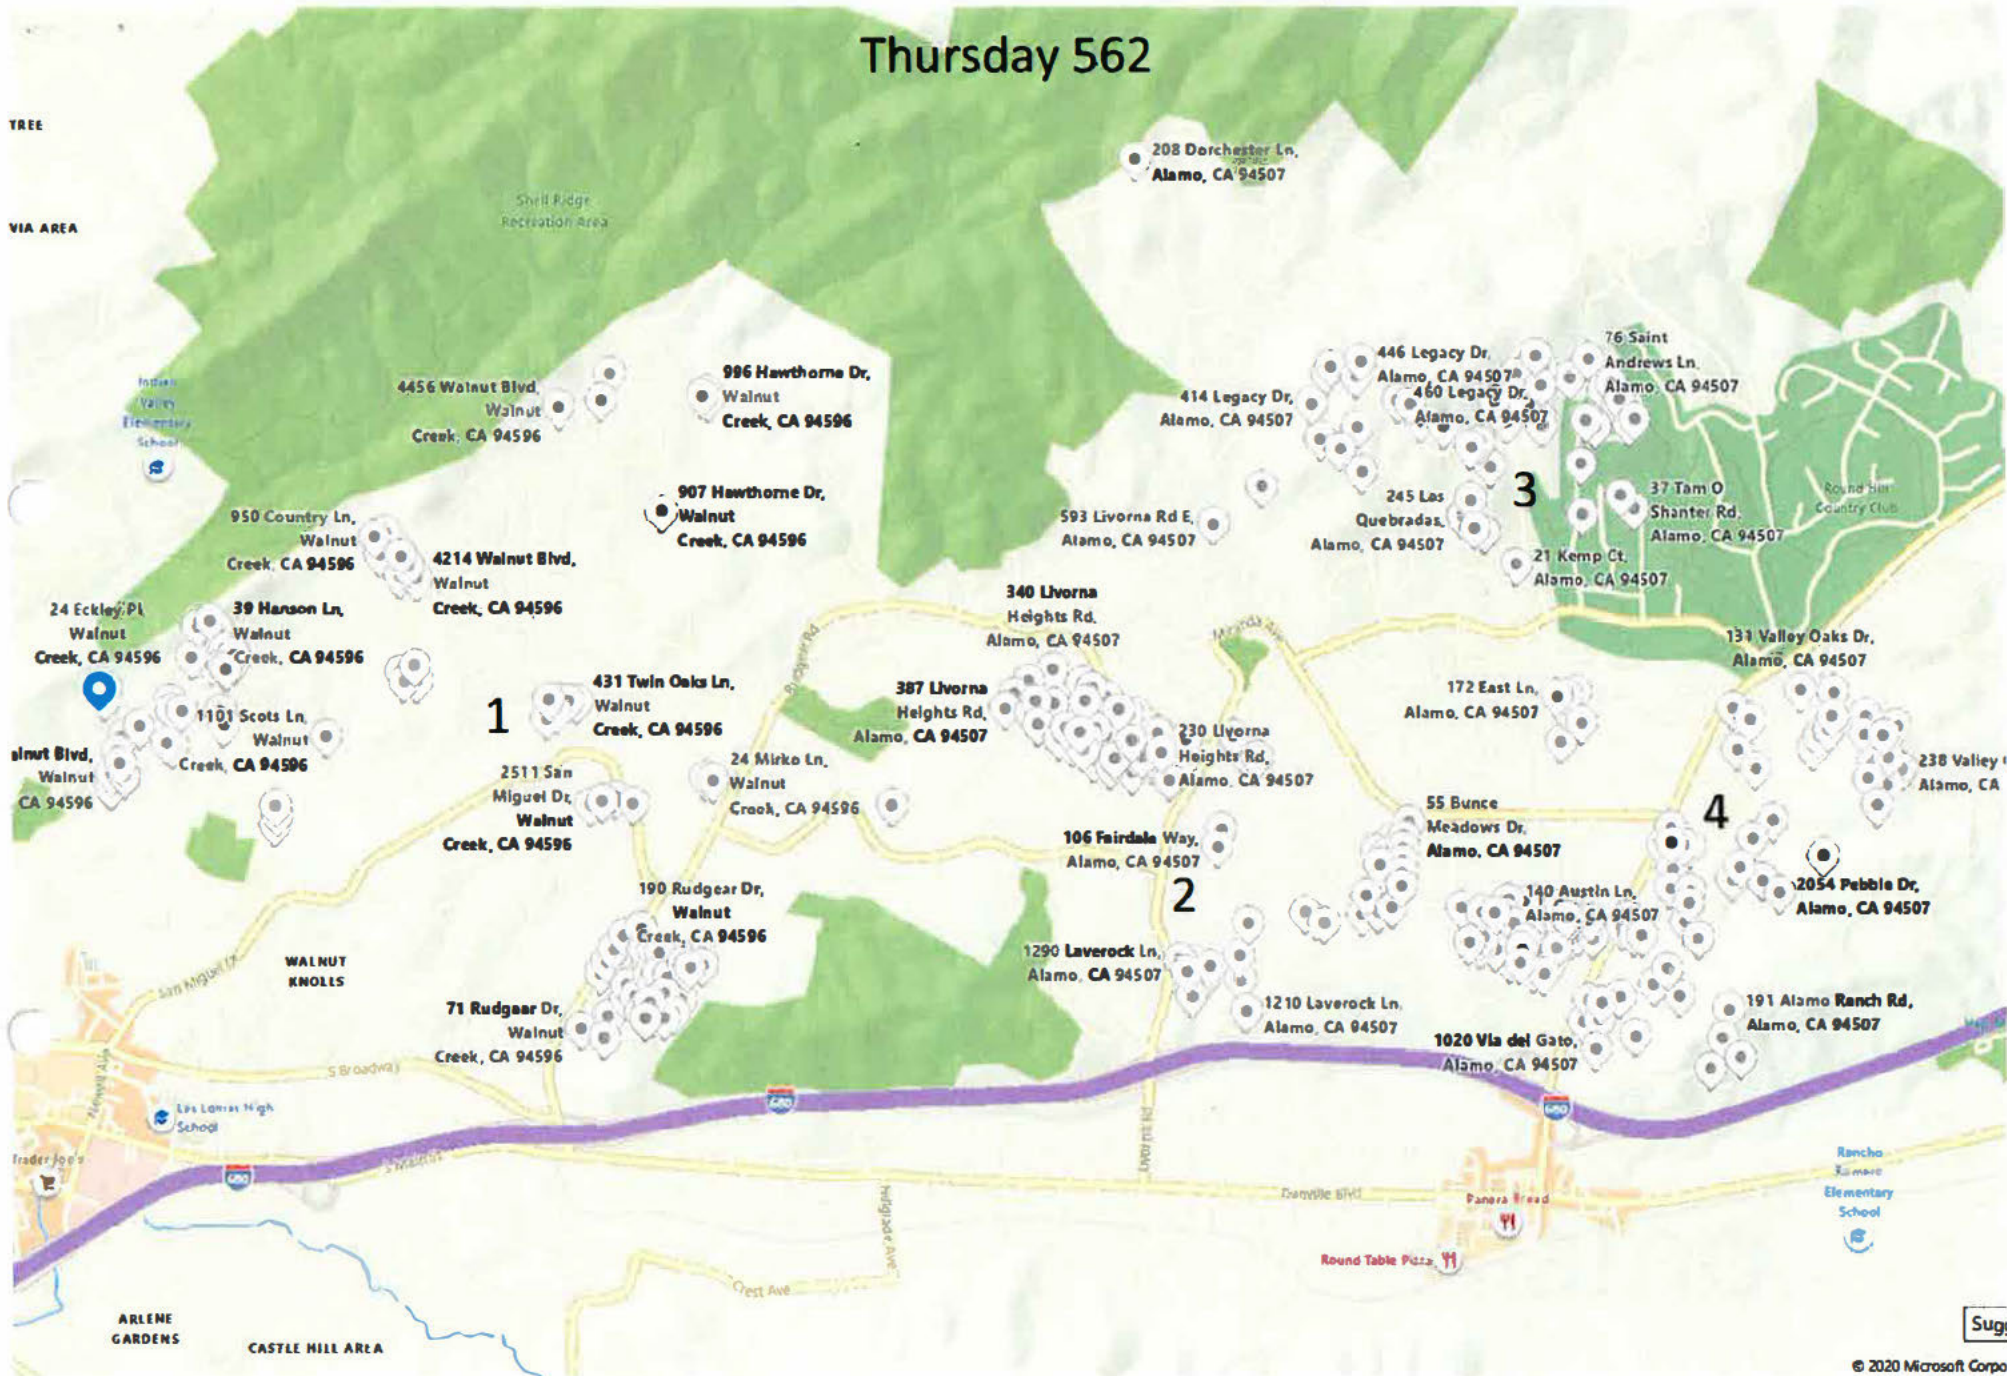

Thursday 562

TREE

VIA AREA

Sug

1

Suggest

Suggest a ch

Suggest a city