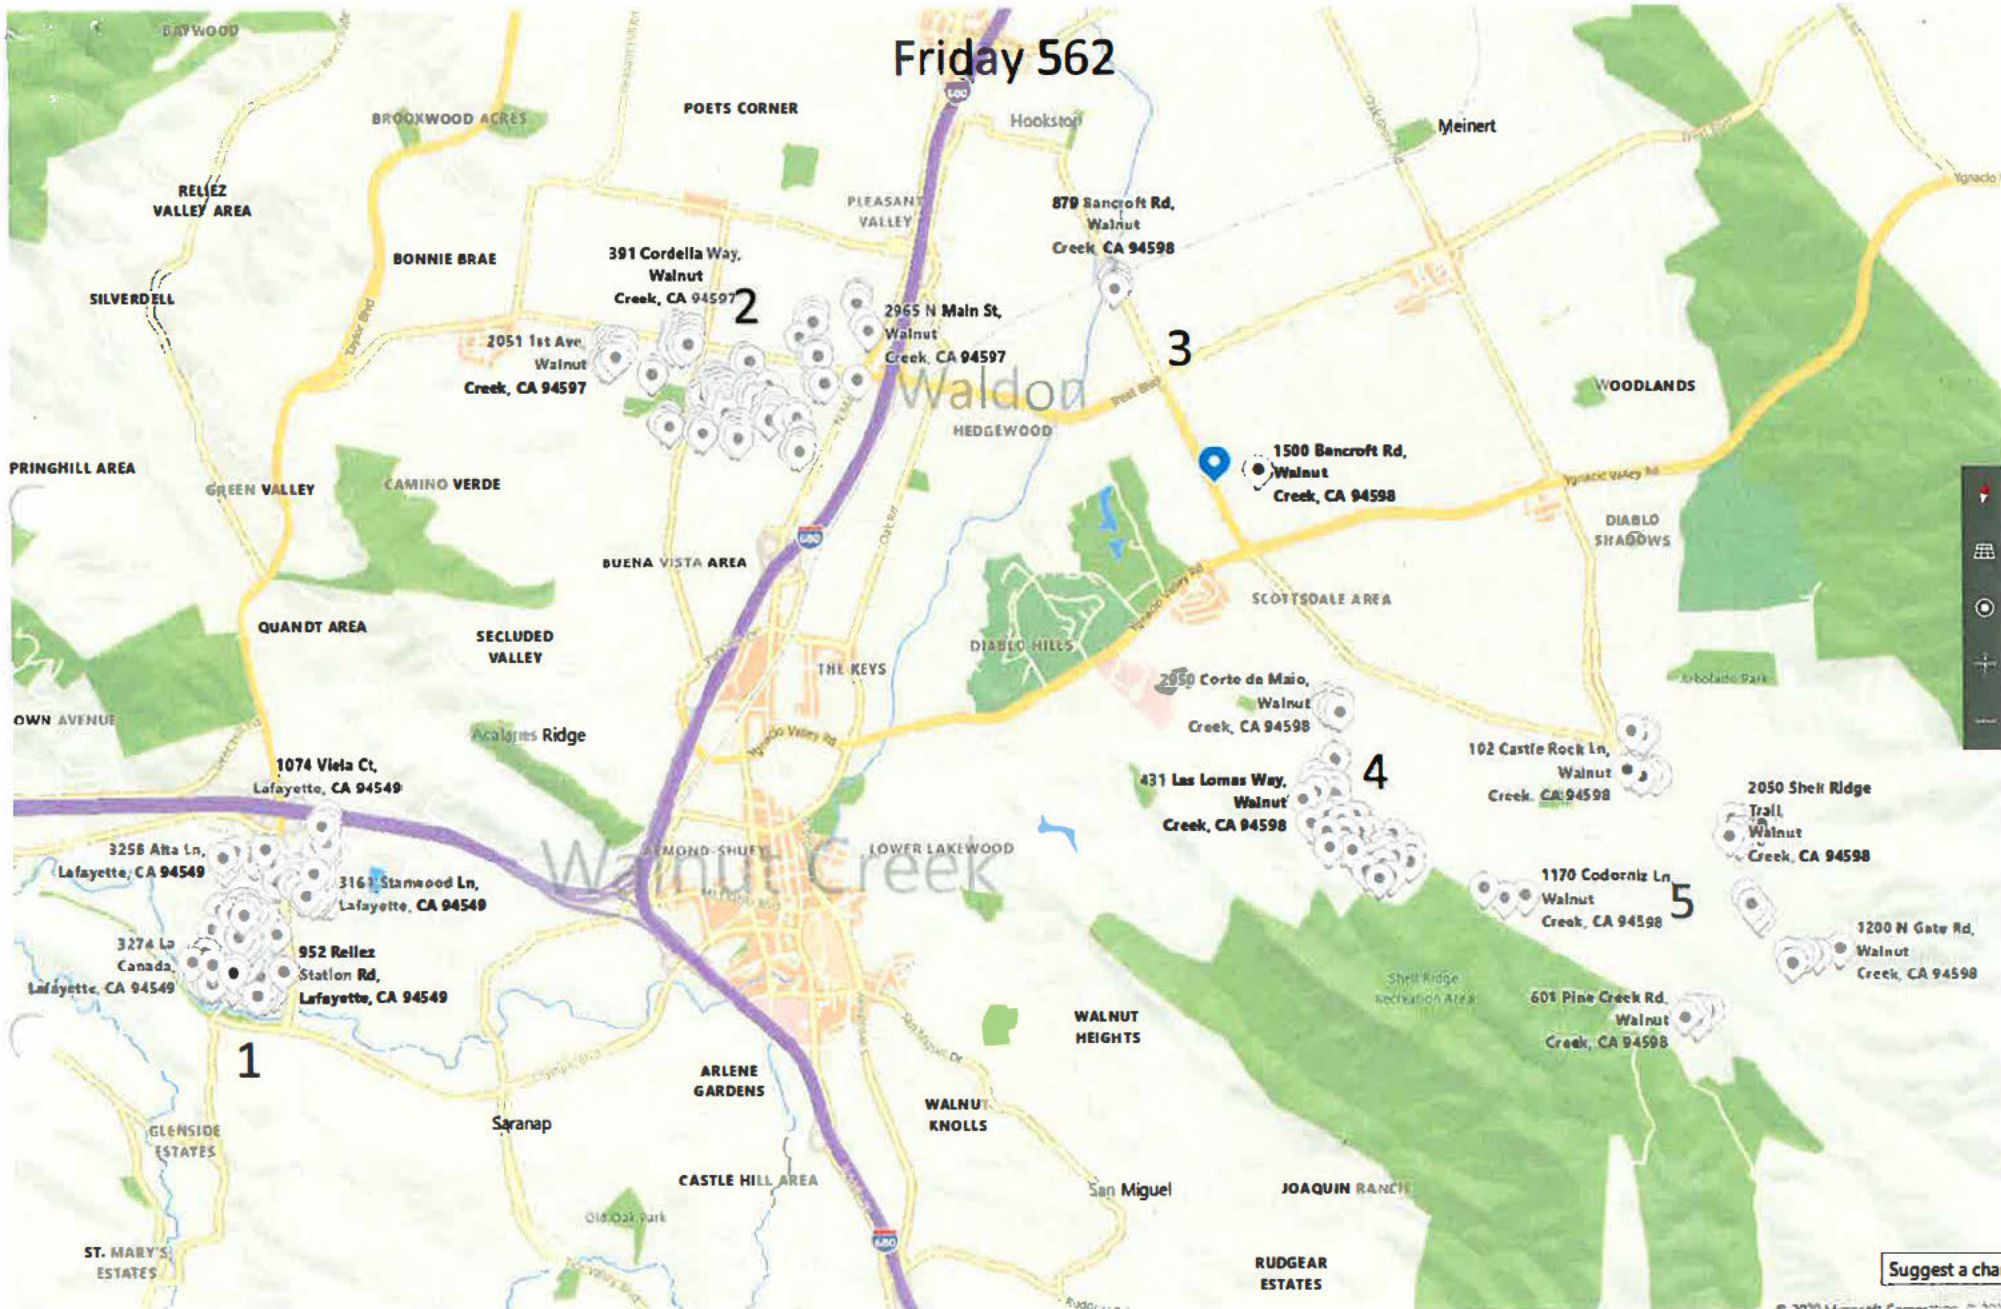

Friday 562

Suggest a chan