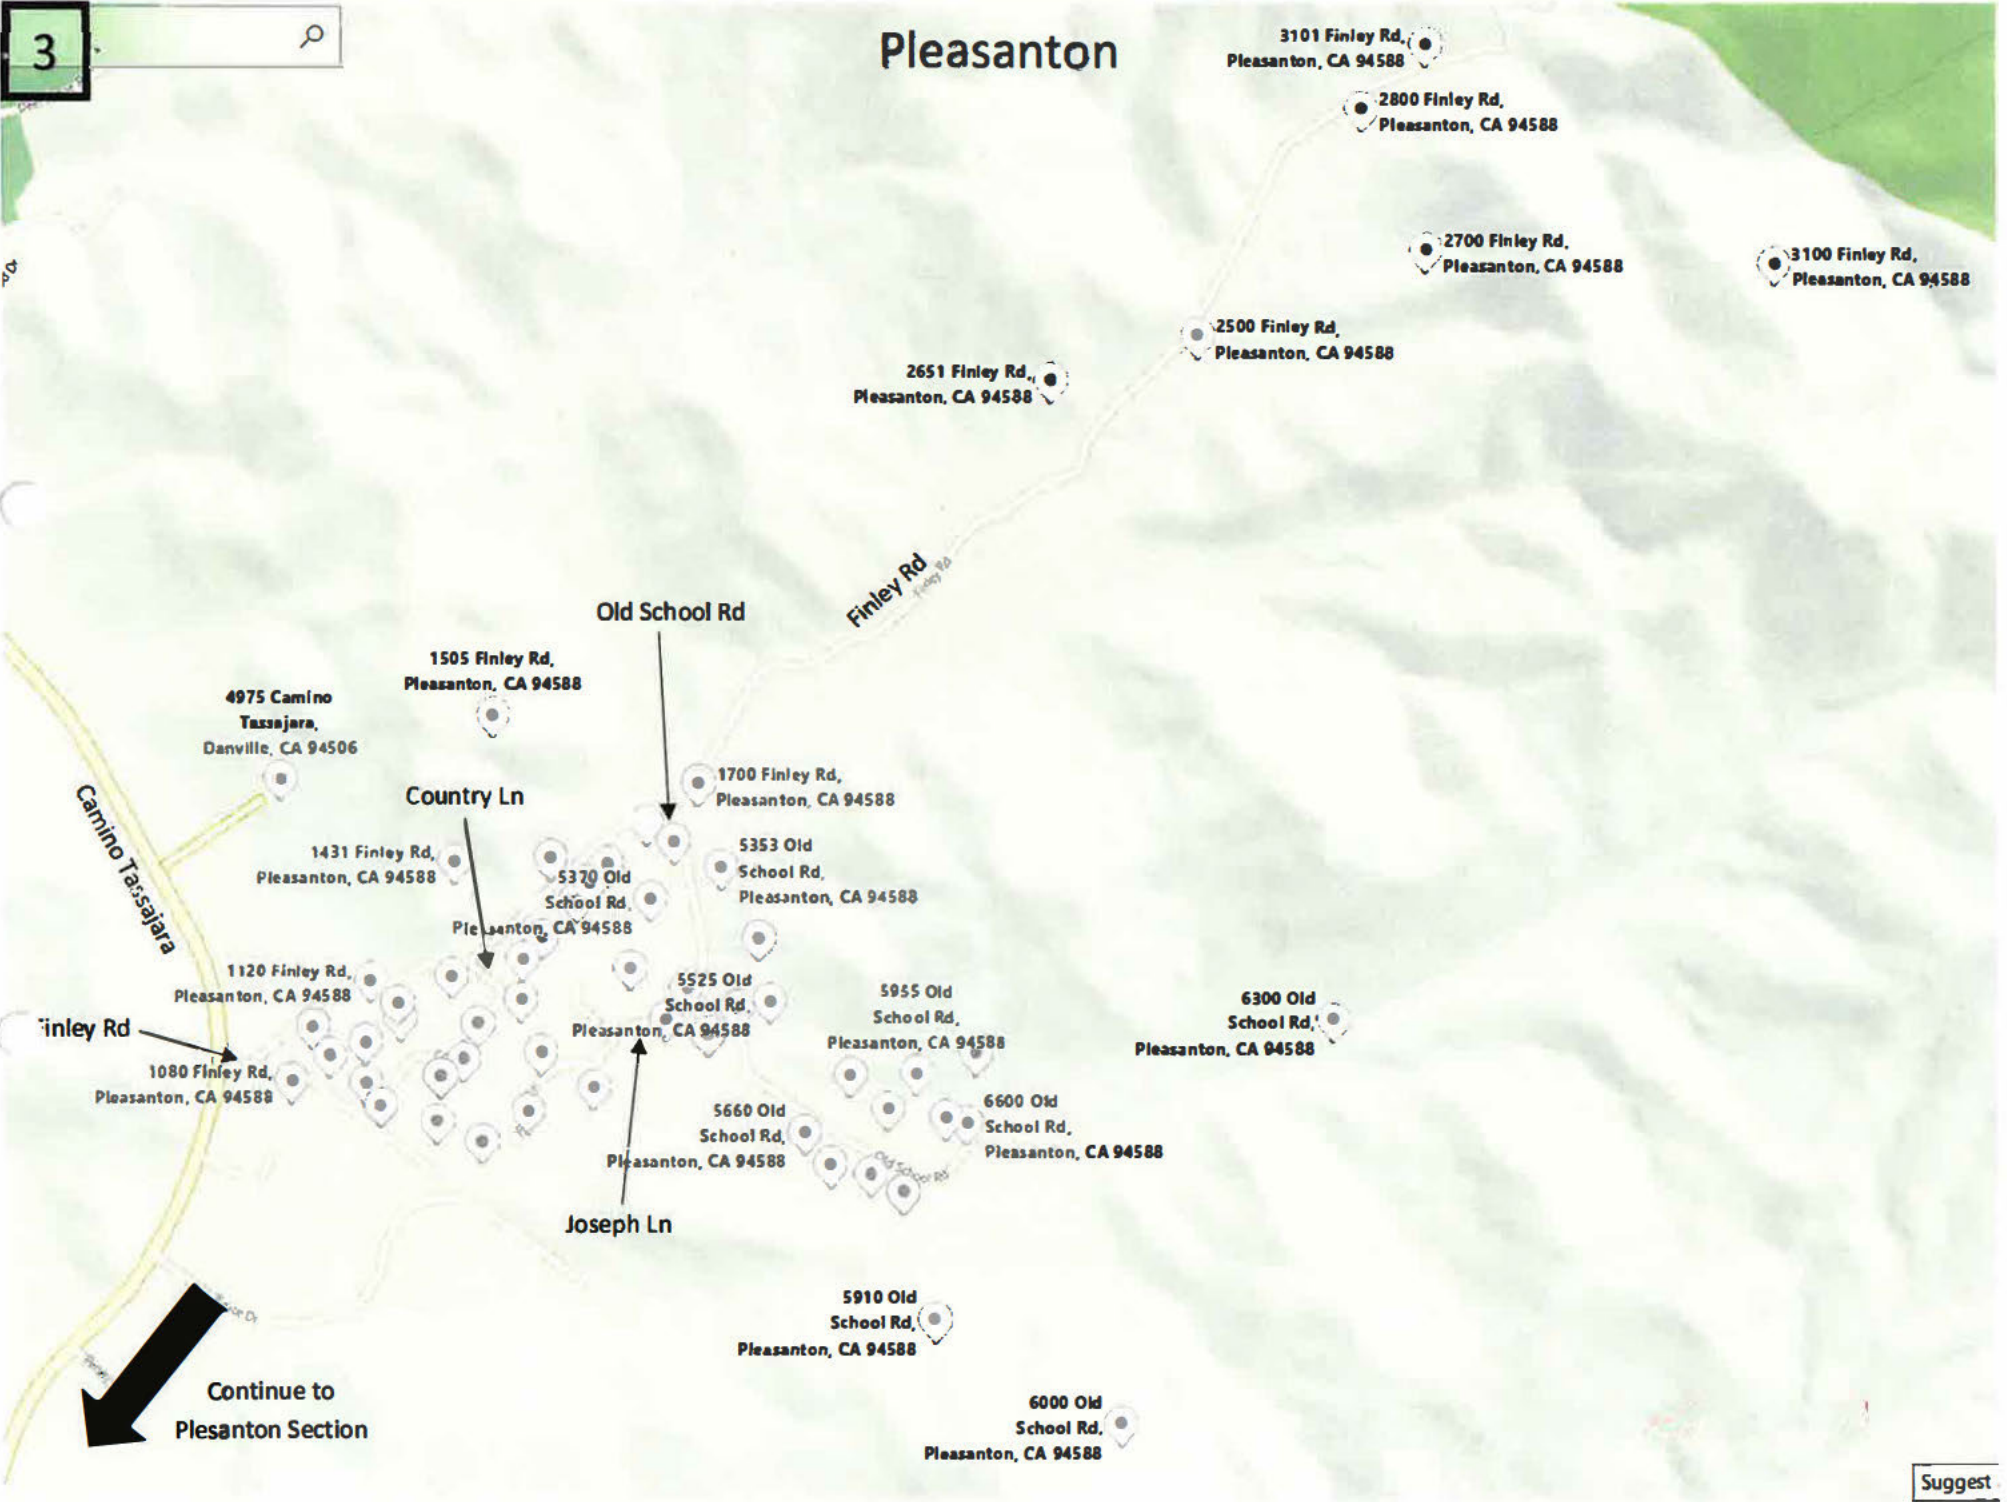

Pleasanton

3101 Finley Rd,
Pleasanton, CA 94588

2800 Finley Rd,
Pleasanton, CA 94588

2700 Finley Rd,
Pleasanton, CA 94588

3100 Finley Rd,
Pleasanton, CA 94588

2500 Finley Rd,
Pleasanton, CA 94588

2651 Finley Rd,
Pleasanton, CA 94588

Old School Rd

Finley Rd

1505 Finley Rd,
Pleasanton, CA 94588

4975 Camino
Tassajara,
Danville, CA 94506

Country Ln

1431 Finley Rd,
Pleasanton, CA 94588

1700 Finley Rd,
Pleasanton, CA 94588

5353 Old
School Rd,
Pleasanton, CA 94588

5370 Old
School Rd,
Pleasanton, CA 94588

1120 Finley Rd,
Pleasanton, CA 94588

5525 Old
School Rd,
Pleasanton, CA 94588

5955 Old
School Rd,
Pleasanton, CA 94588

6300 Old
School Rd,
Pleasanton, CA 94588

Finley Rd
1080 Finley Rd,
Pleasanton, CA 94588

Pleasanton, CA 94588

5660 Old
School Rd,
Pleasanton, CA 94588

6600 Old
School Rd,
Pleasanton, CA 94588

Joseph Ln

5910 Old
School Rd,
Pleasanton, CA 94588

6000 Old
School Rd,
Pleasanton, CA 94588

Continue to
Pleasanton Section