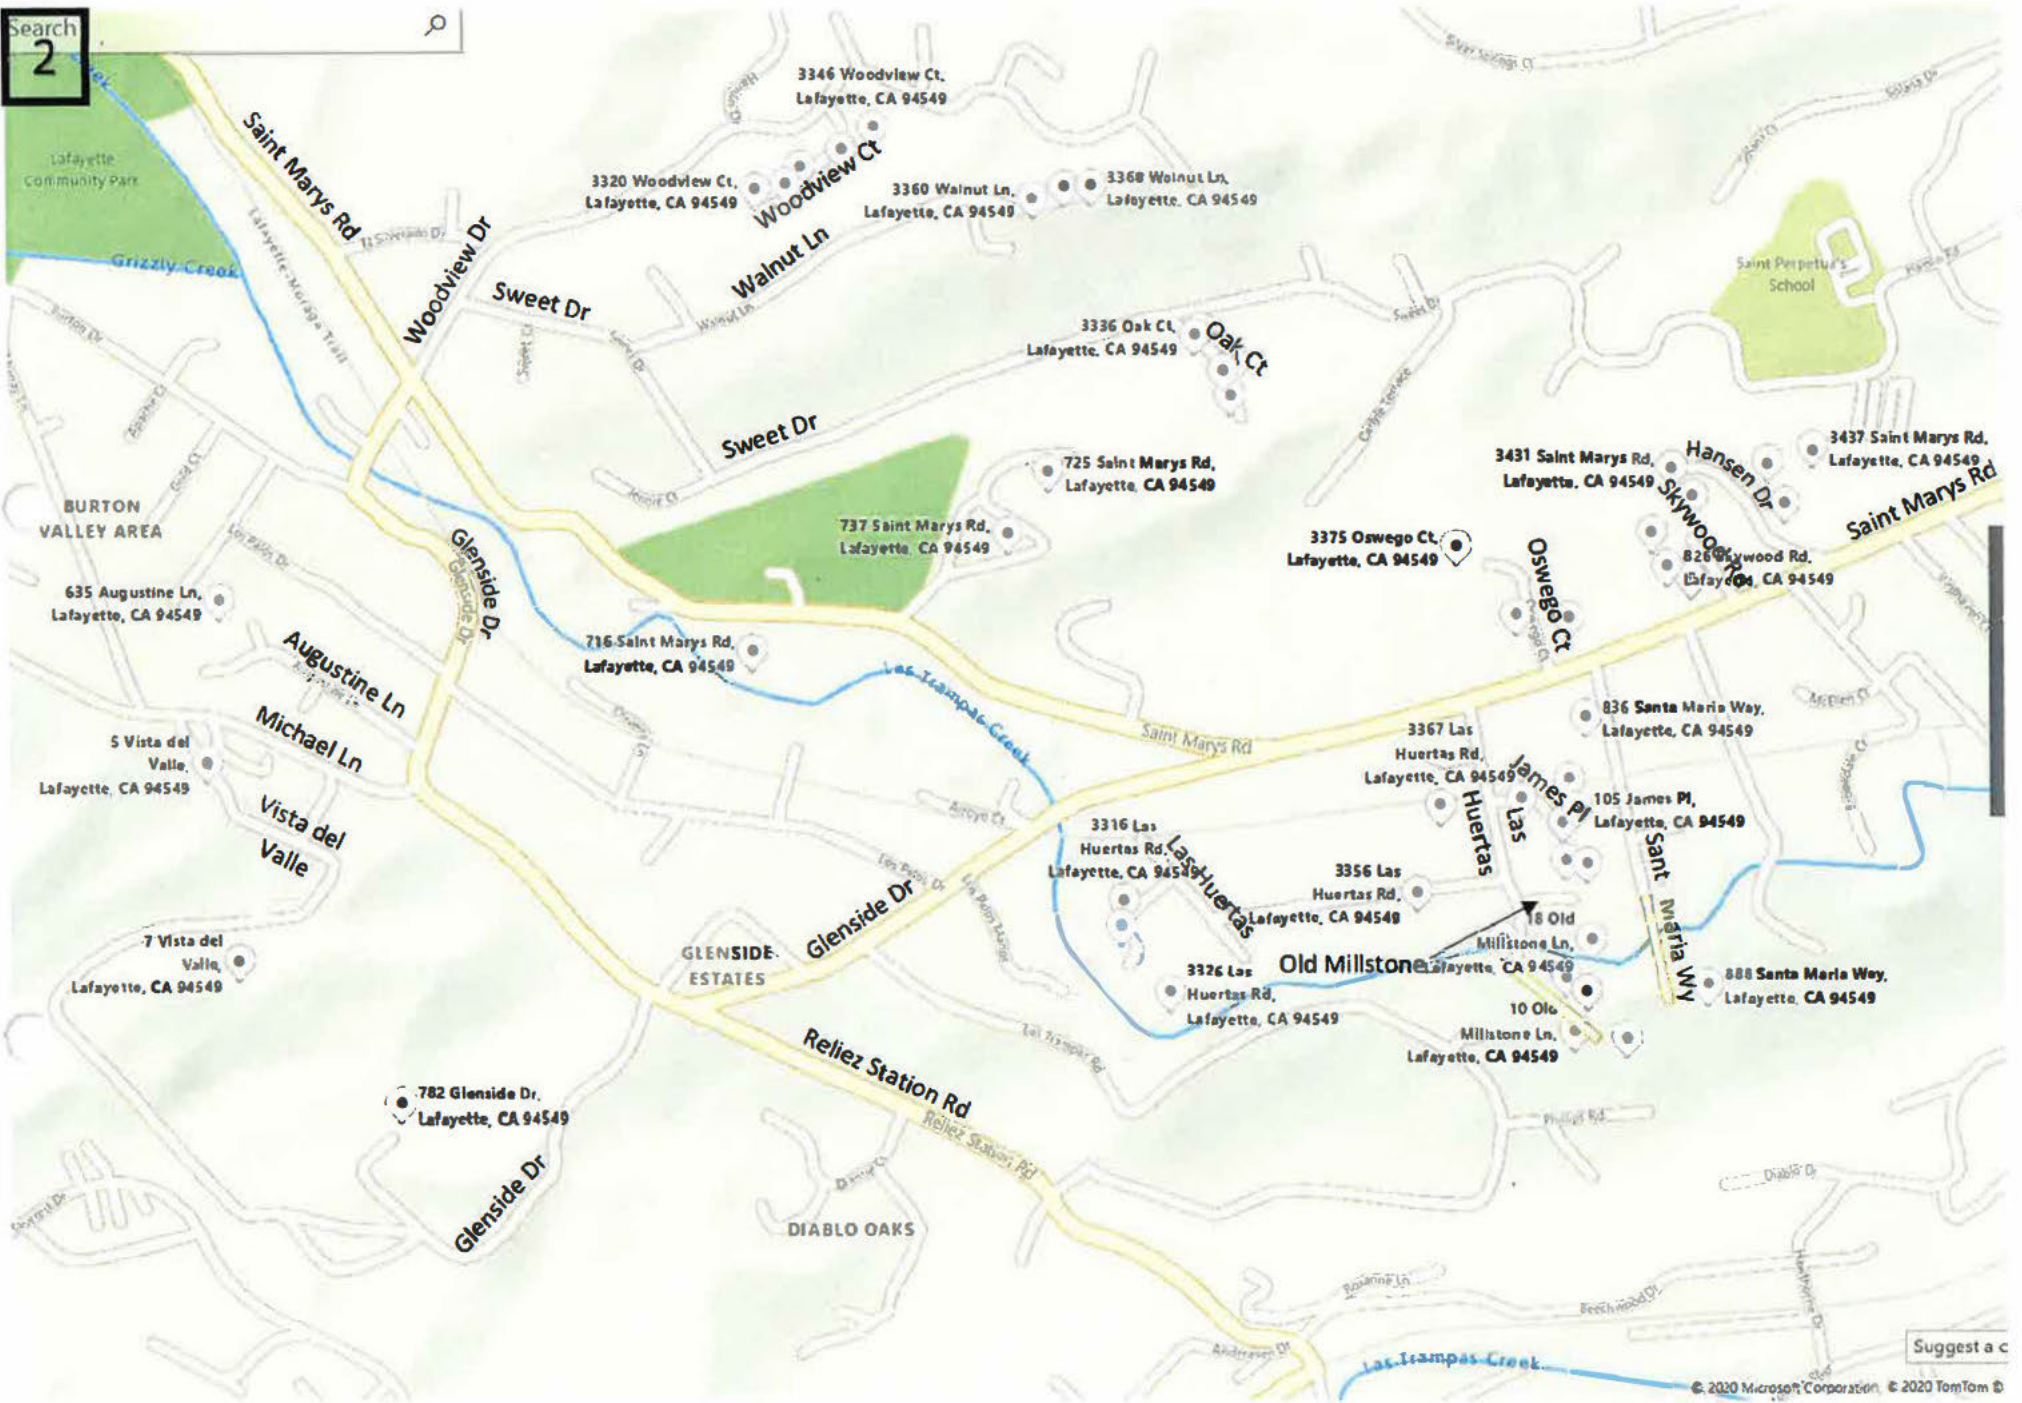

600 Chandon Ct,
Walnut
Creek, CA 94597

74 Drake Ct,
Walnut
Creek, CA 94597

531 Chandon Ct,
Walnut
Creek, CA 94597

Chandon Ct

Suggest a change

Thursdays 561

Sugge

3346 Woodview Ct.
Lafayette, CA 94549