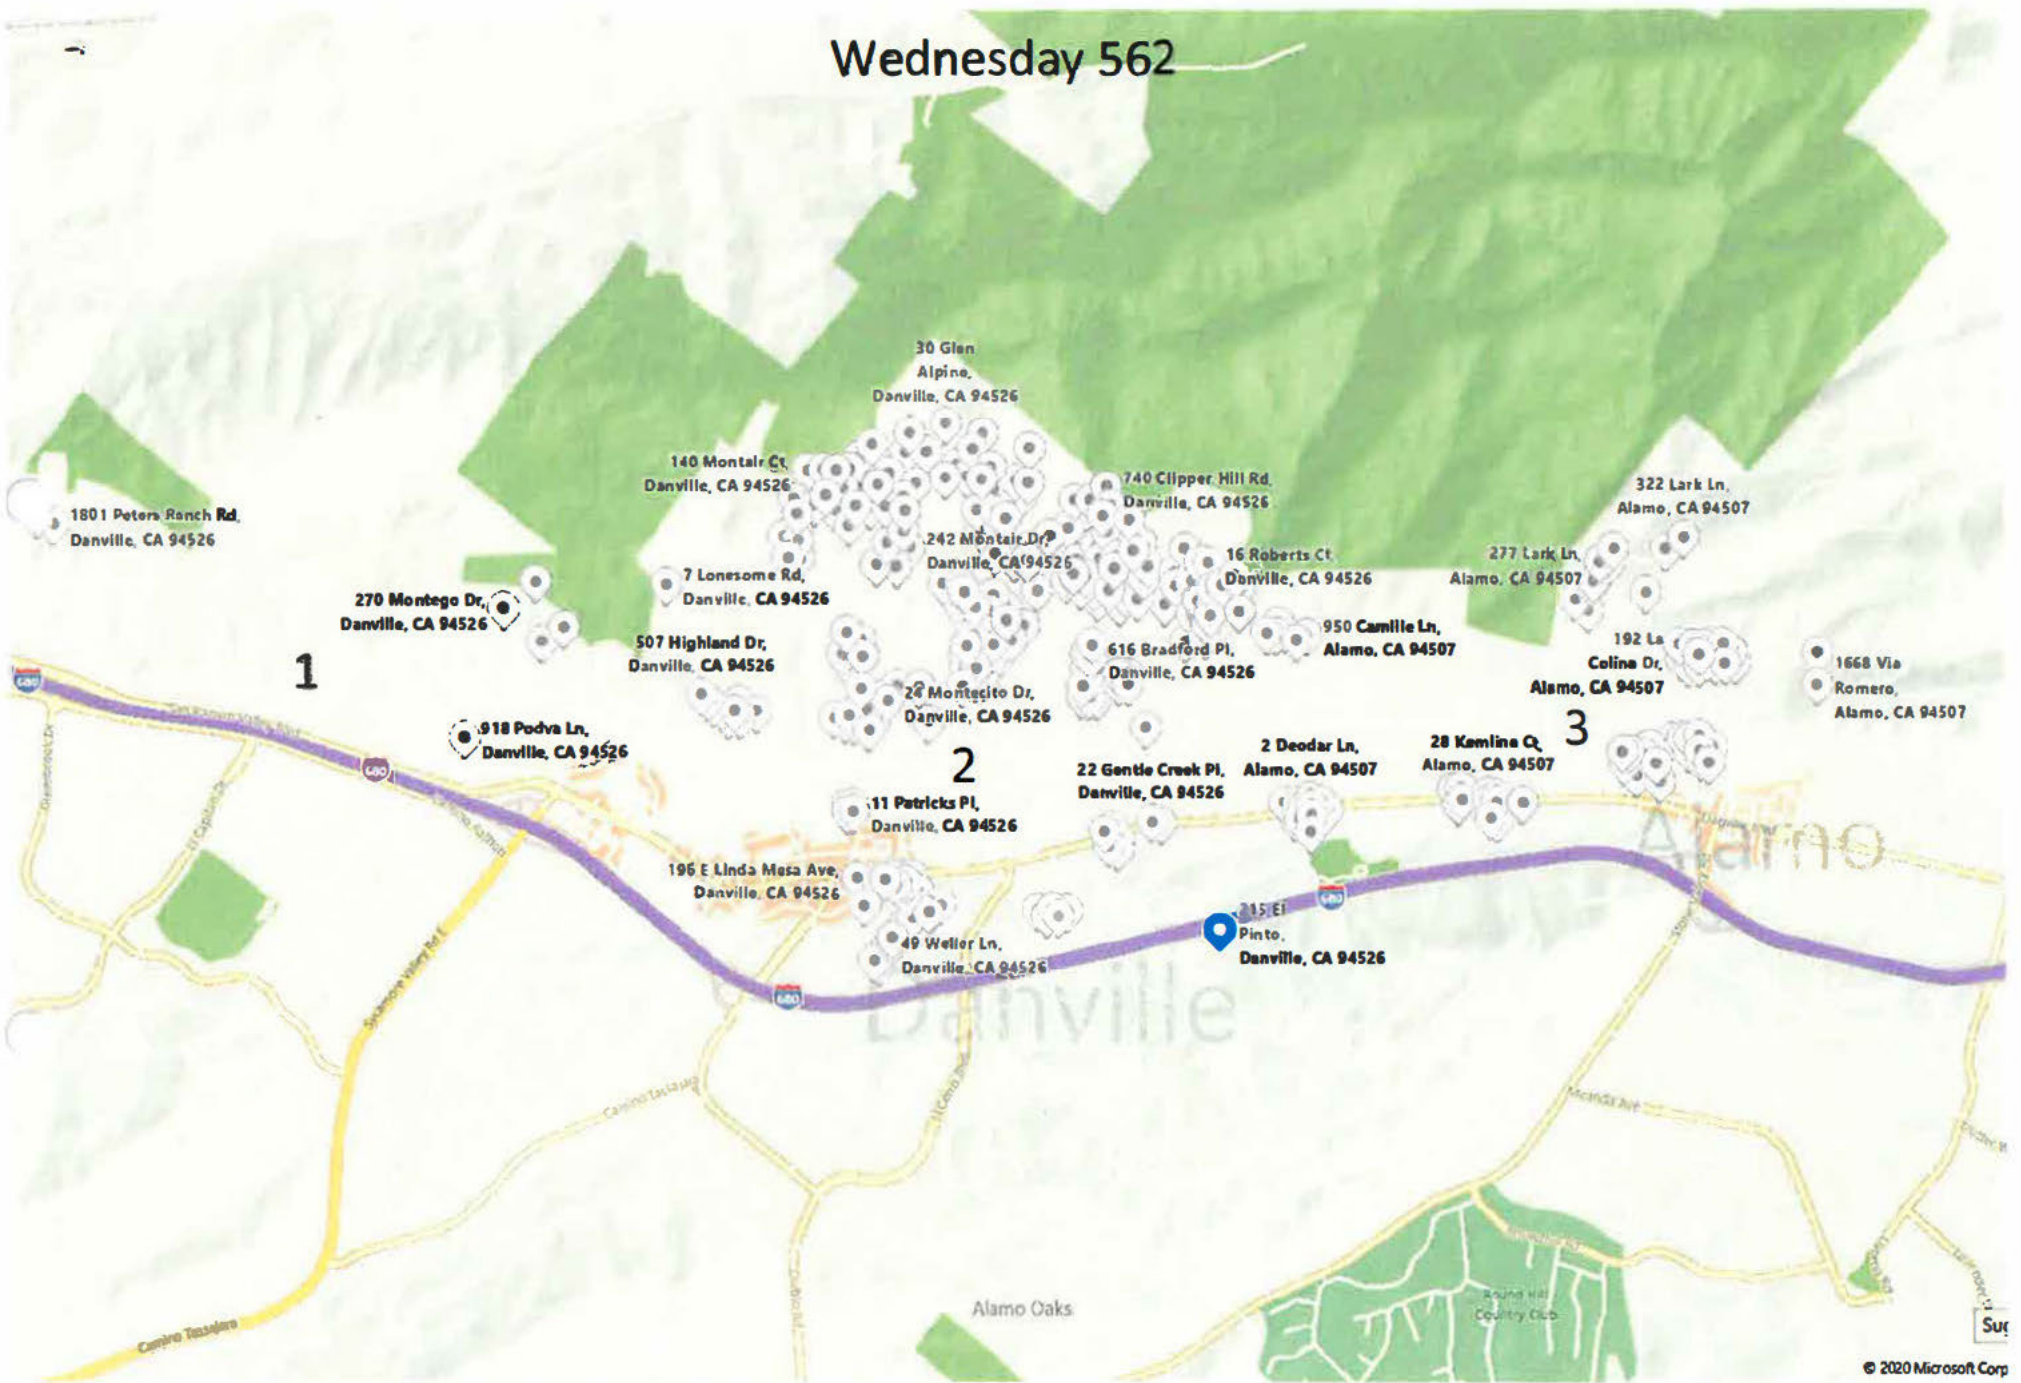

Wednesday 562