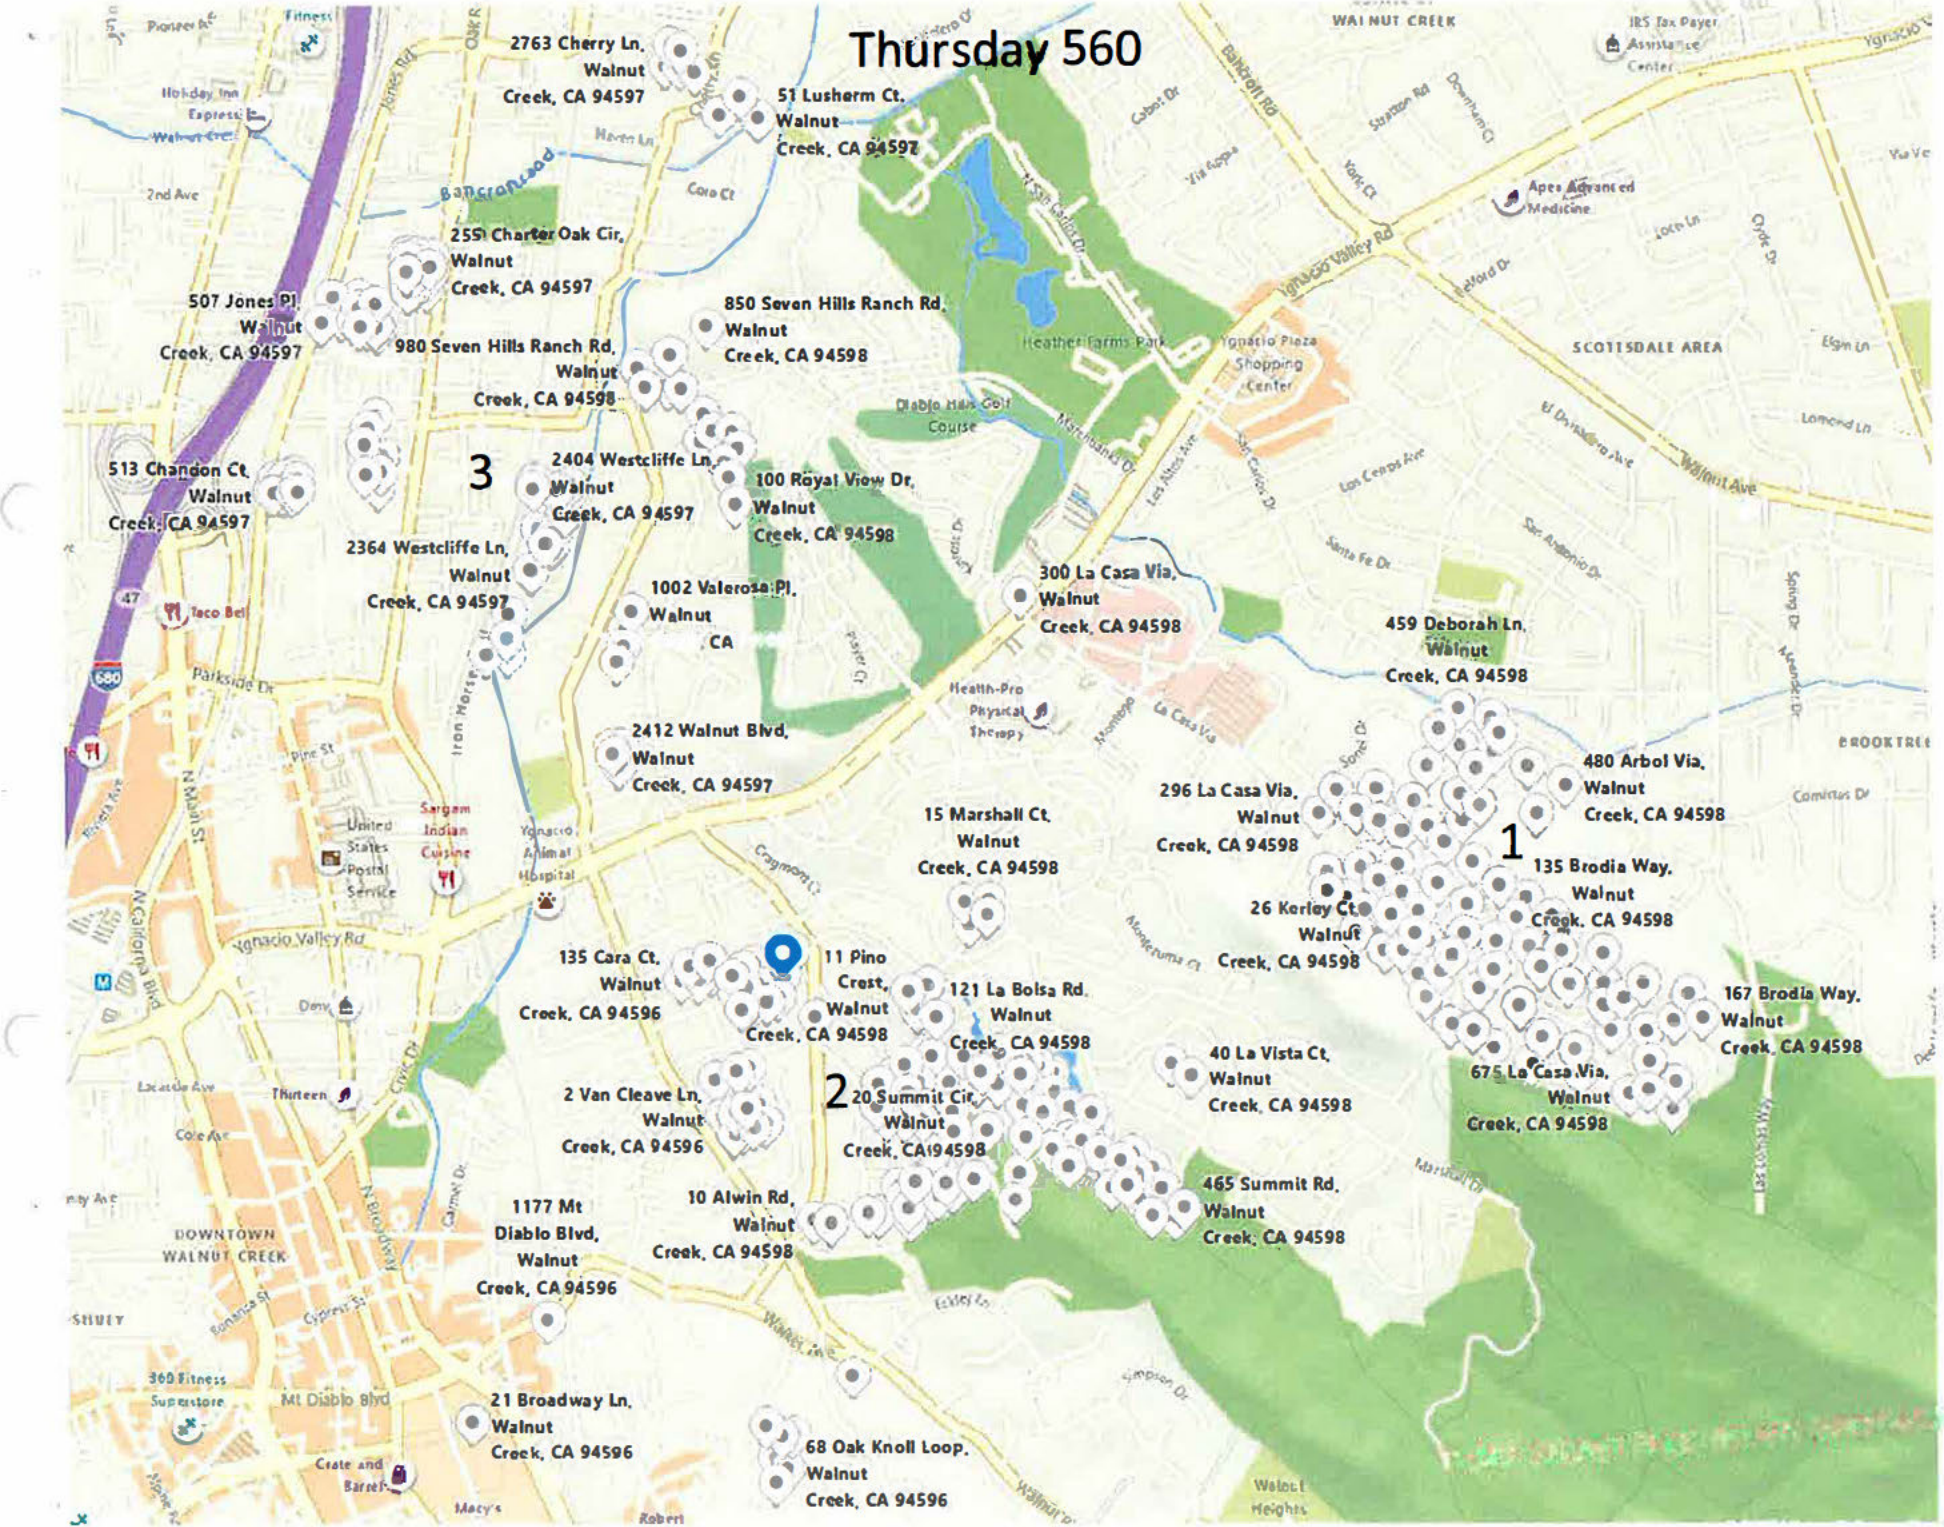

389 South Ave,
Alamo, CA 94507

Danville Blvd

42A

42A

RCF

THURSDAY

Thursday 560

3