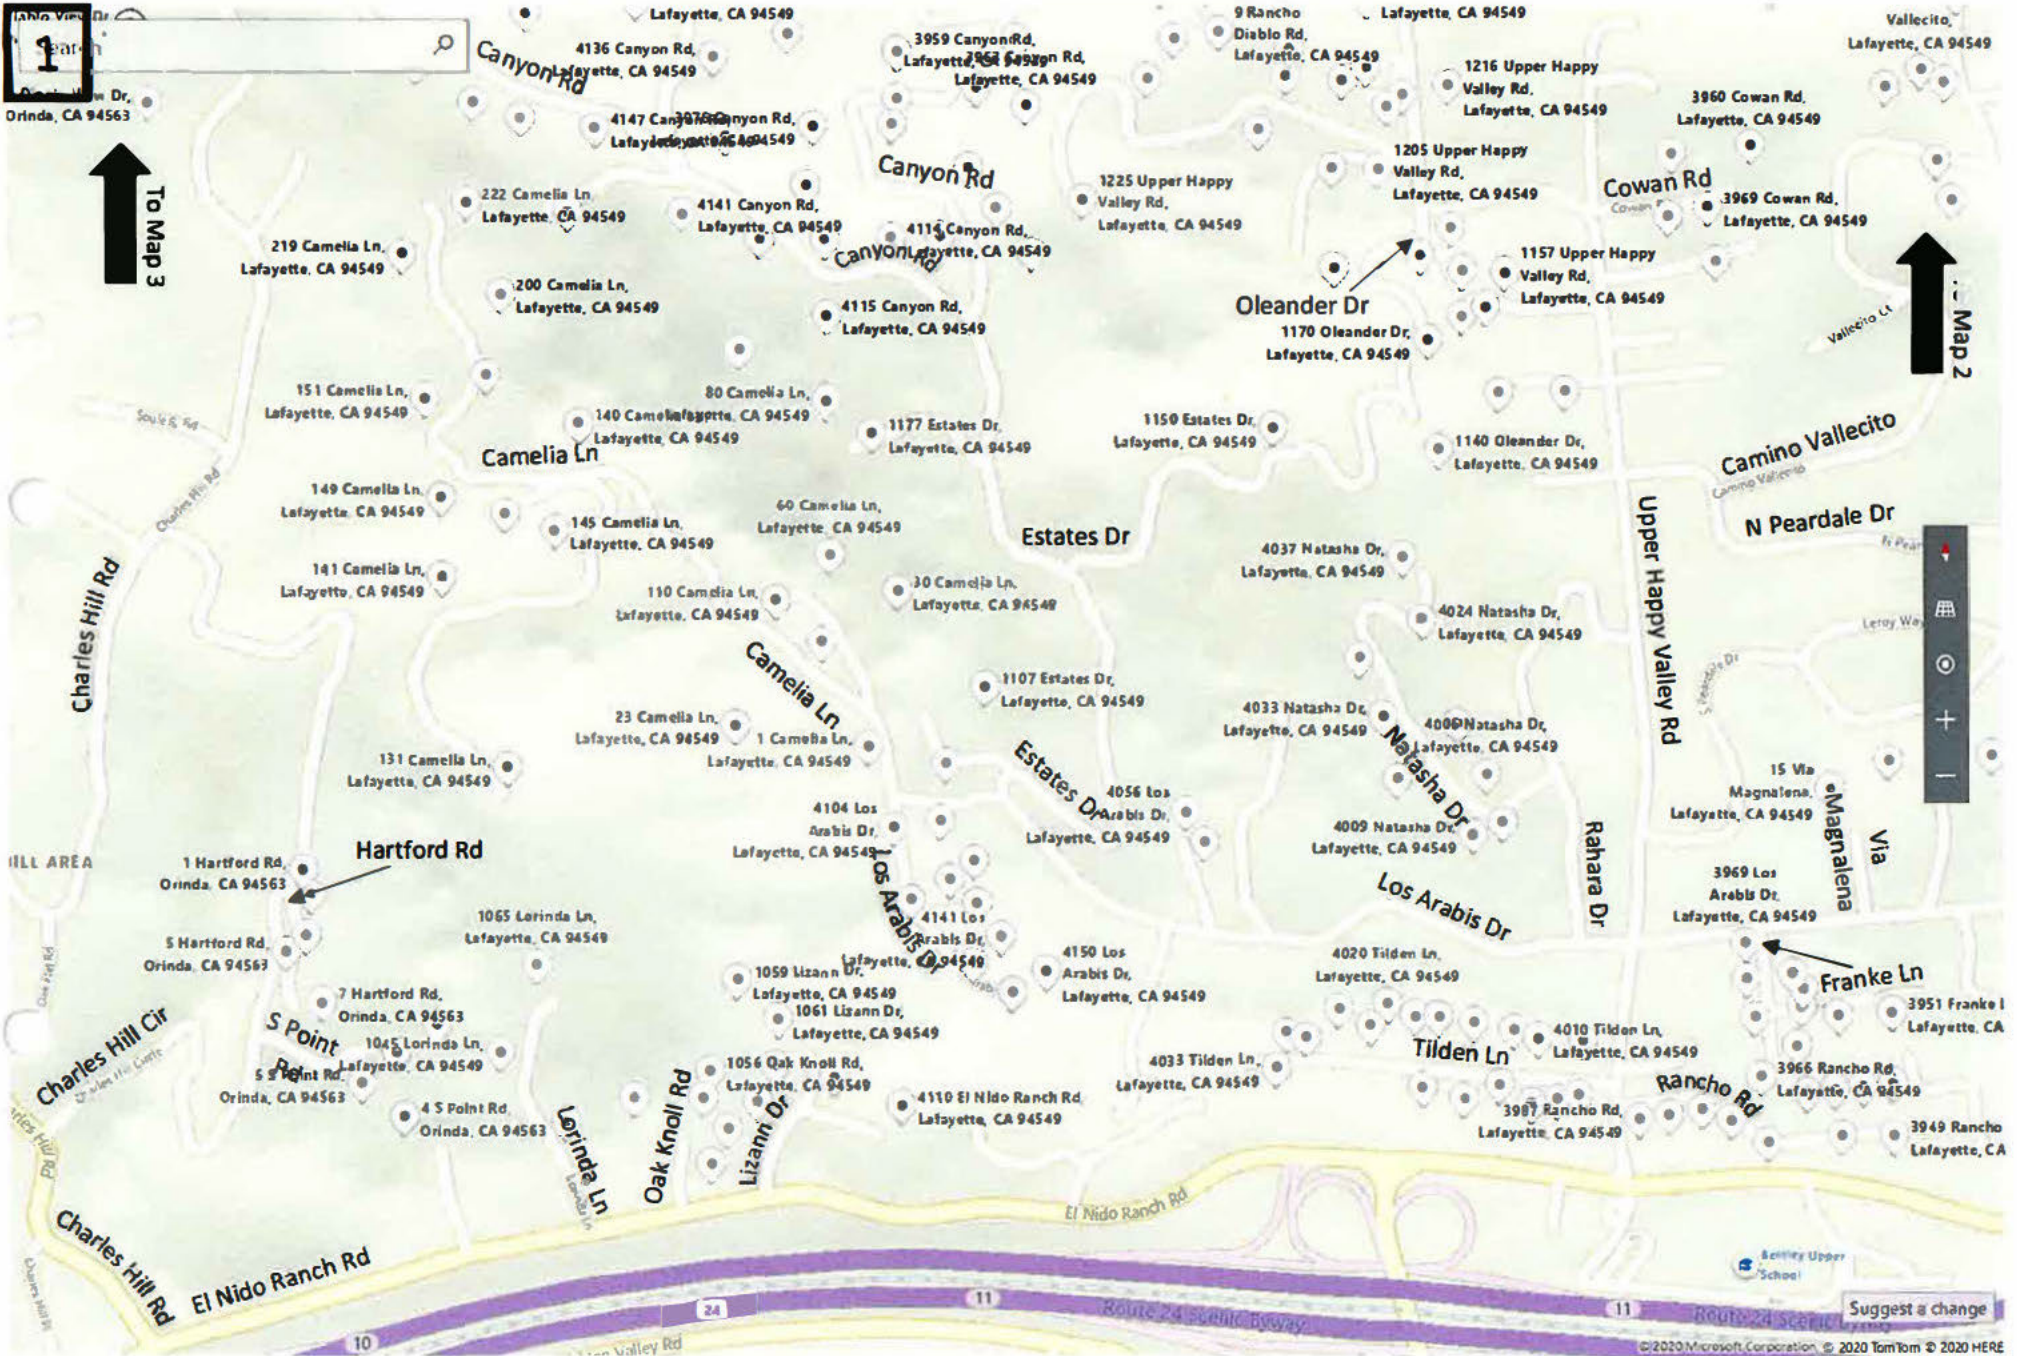

1
Orinda, CA 94563

To Map 3

Map 2

Suggest a change