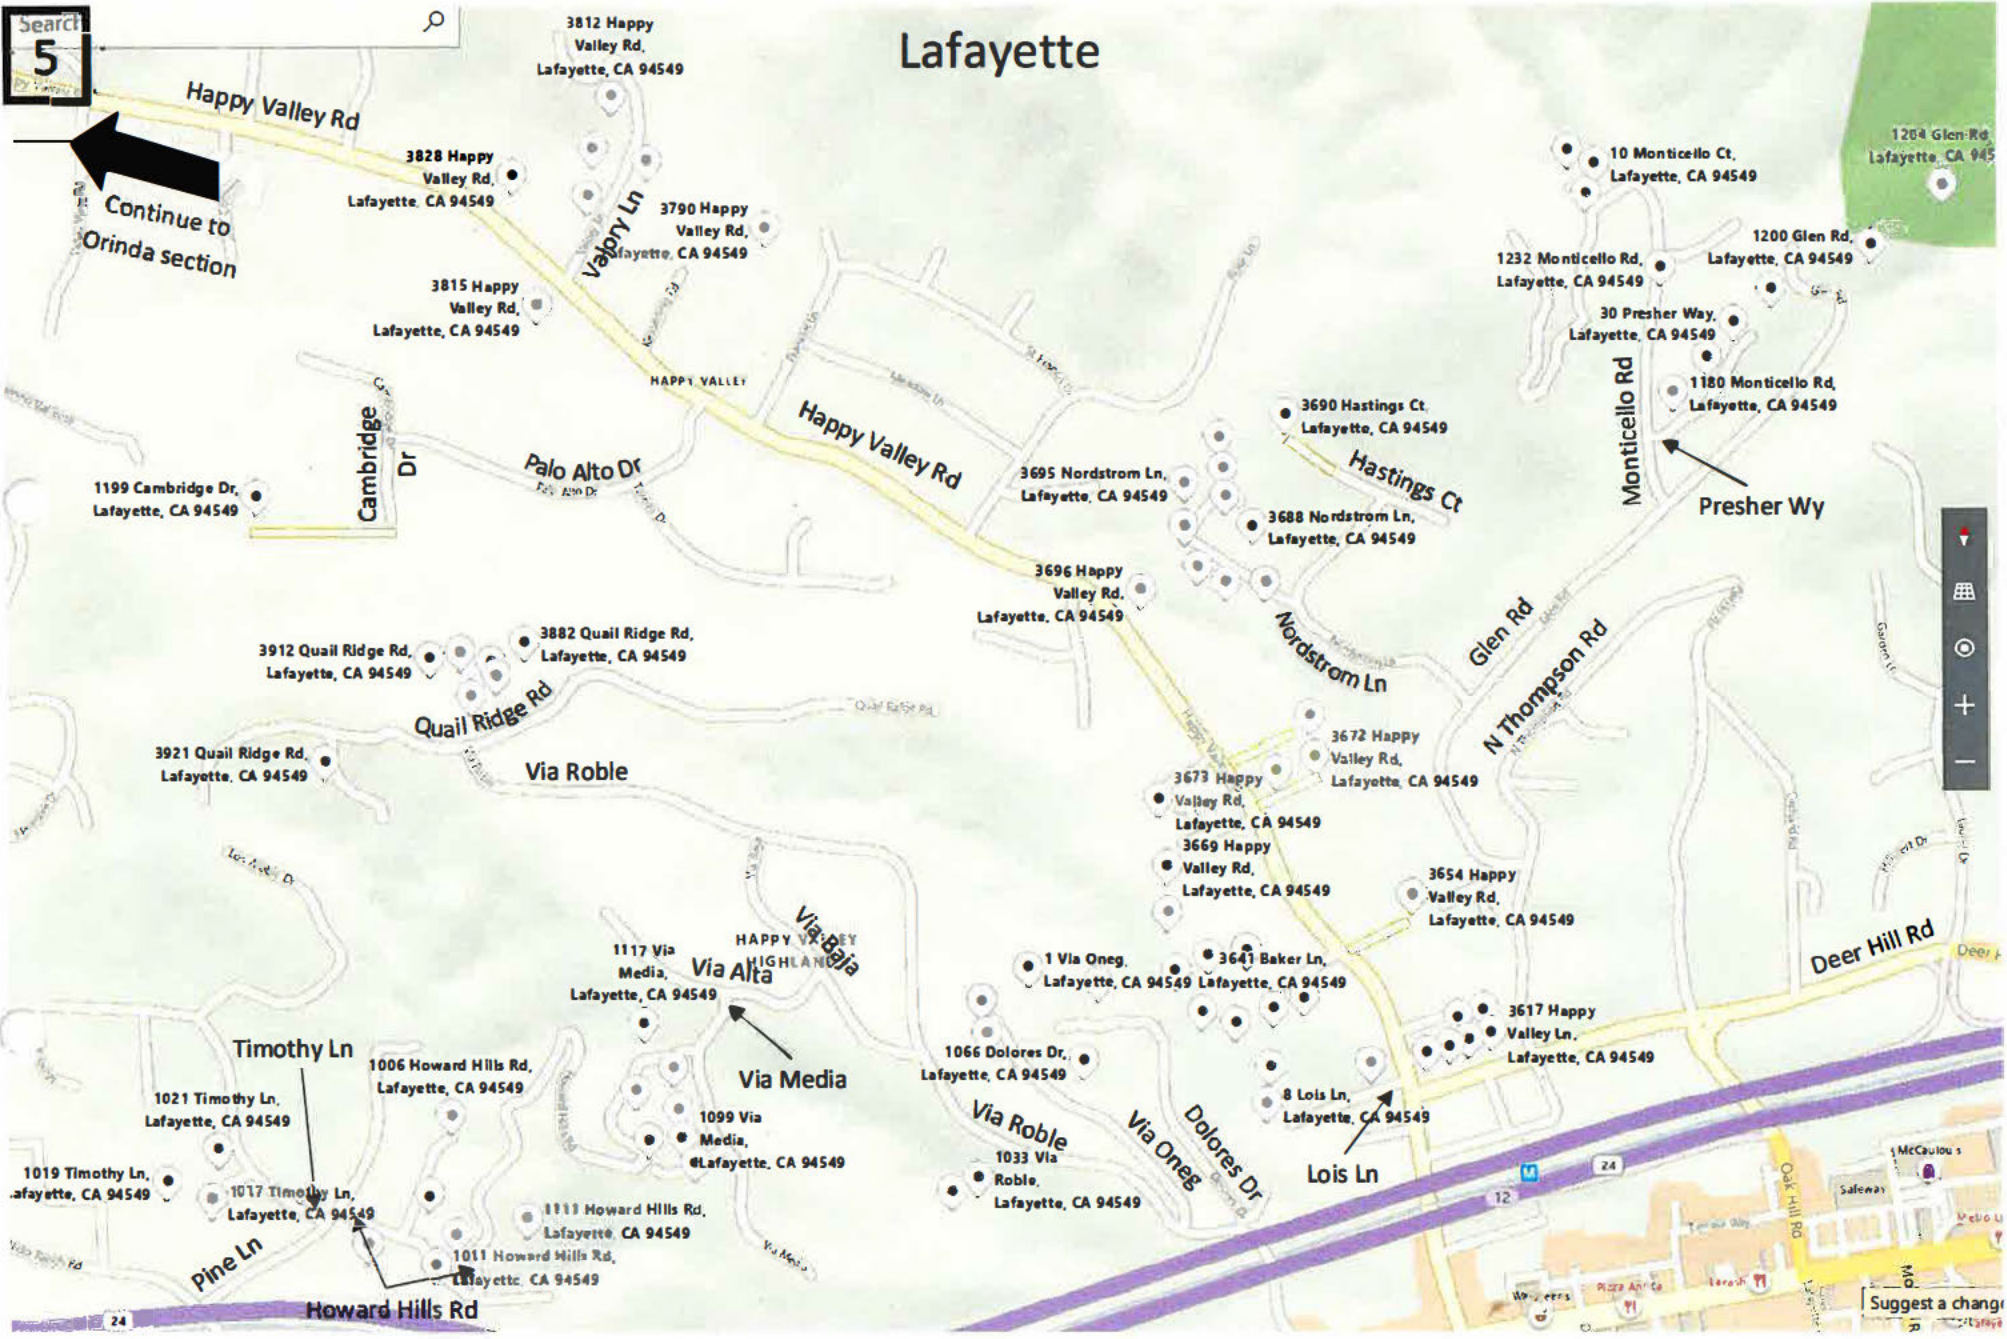

Camino Tassajara

Widener Blvd

Camino Tassajara

8651 Camino
Tassajara,
Pleasanton, CA 94588

Lafayette

Suggest a change

6

Orinda

White Pine Ln

Amber Valley Dr

Dalewood Dr

Wellesley Dr

Orinda View Rd

Happy Valley Rd

TUESDAY

Tuesday 560