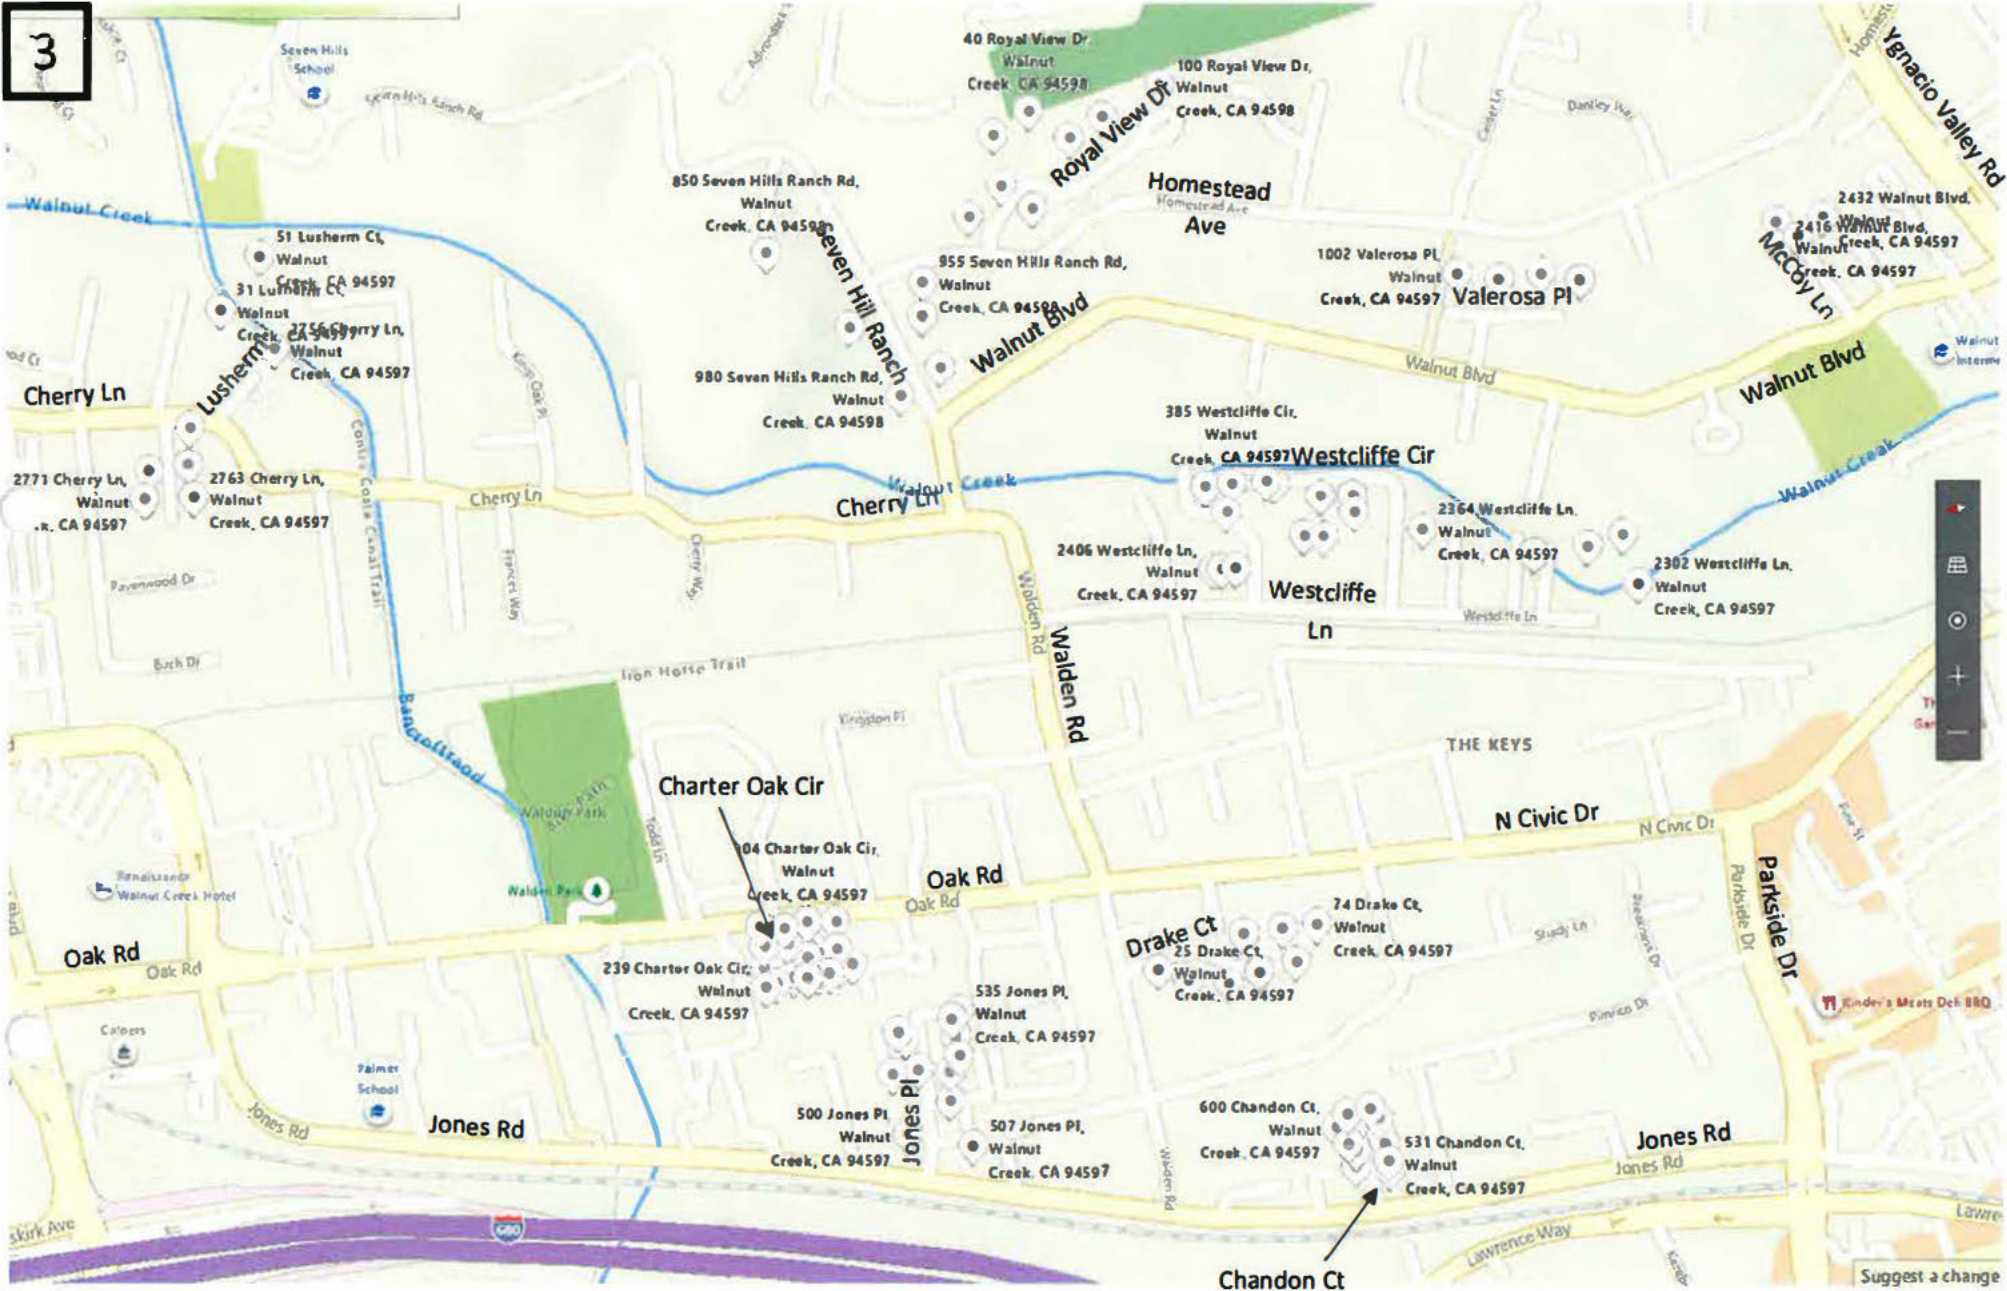

389 South Ave,
Alamo, CA 94507

Danville Blvd

42A

42A

RCF

THURSDAY

Thursday 560

3