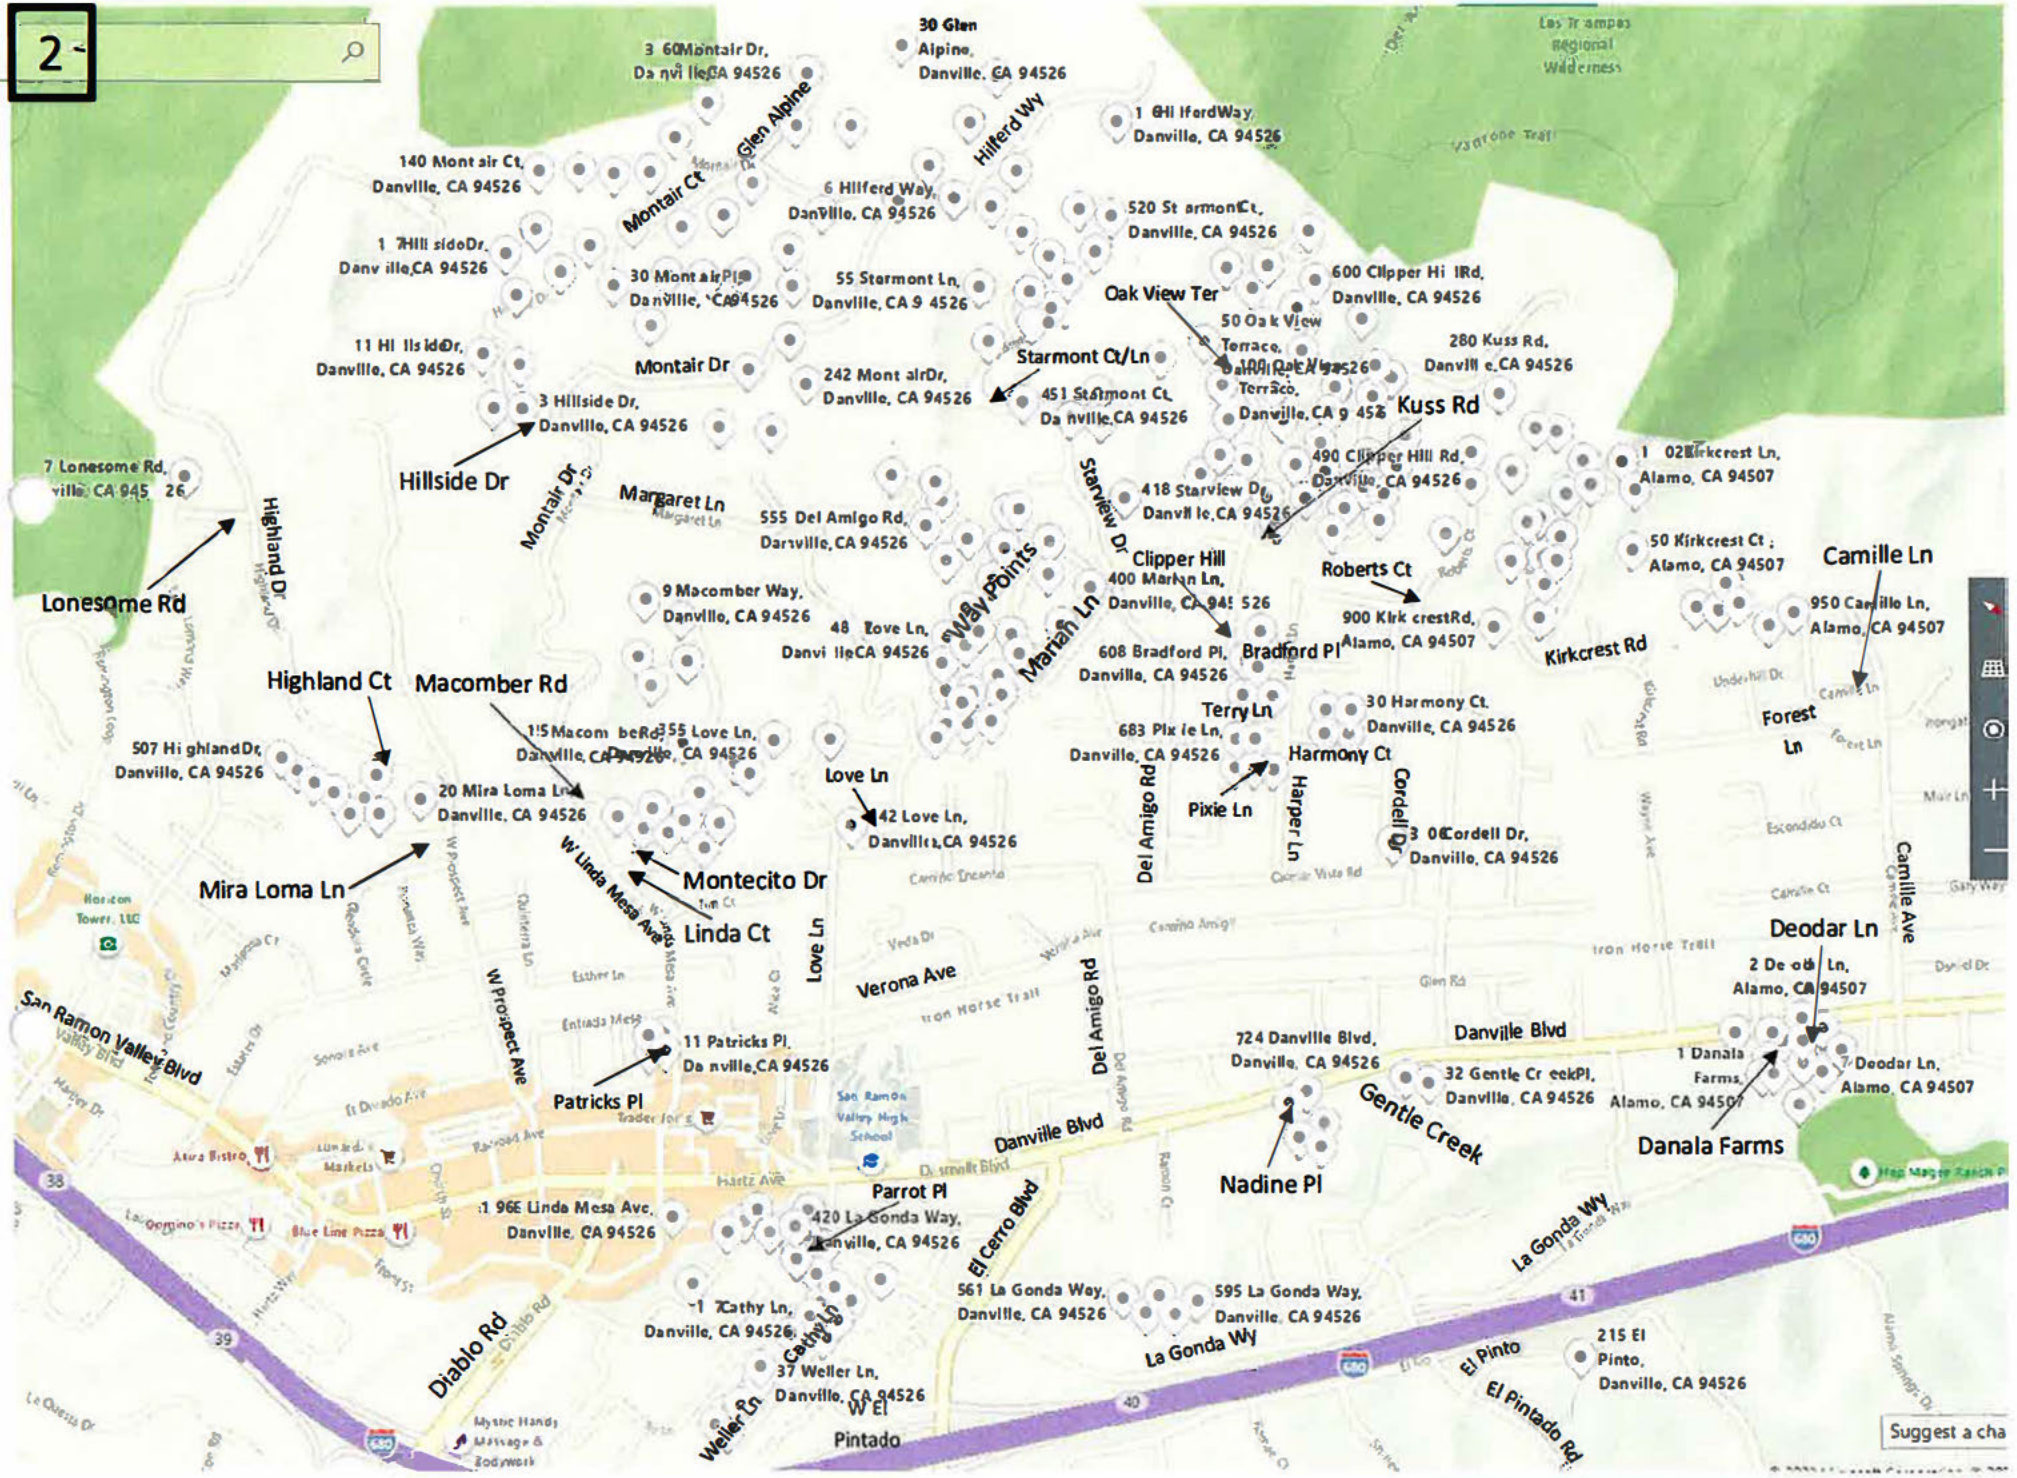

San Ramon Valley Blvd

© 2020 Microsoft Corporation

360 Montclair Dr, Danville, CA 94526

30 Glen Alpine, Danville, CA 94526

1 Hillside Way, Danville, CA 94526

140 Montclair Ct, Danville, CA 94526

6 Hillside Way, Danville, CA 94526