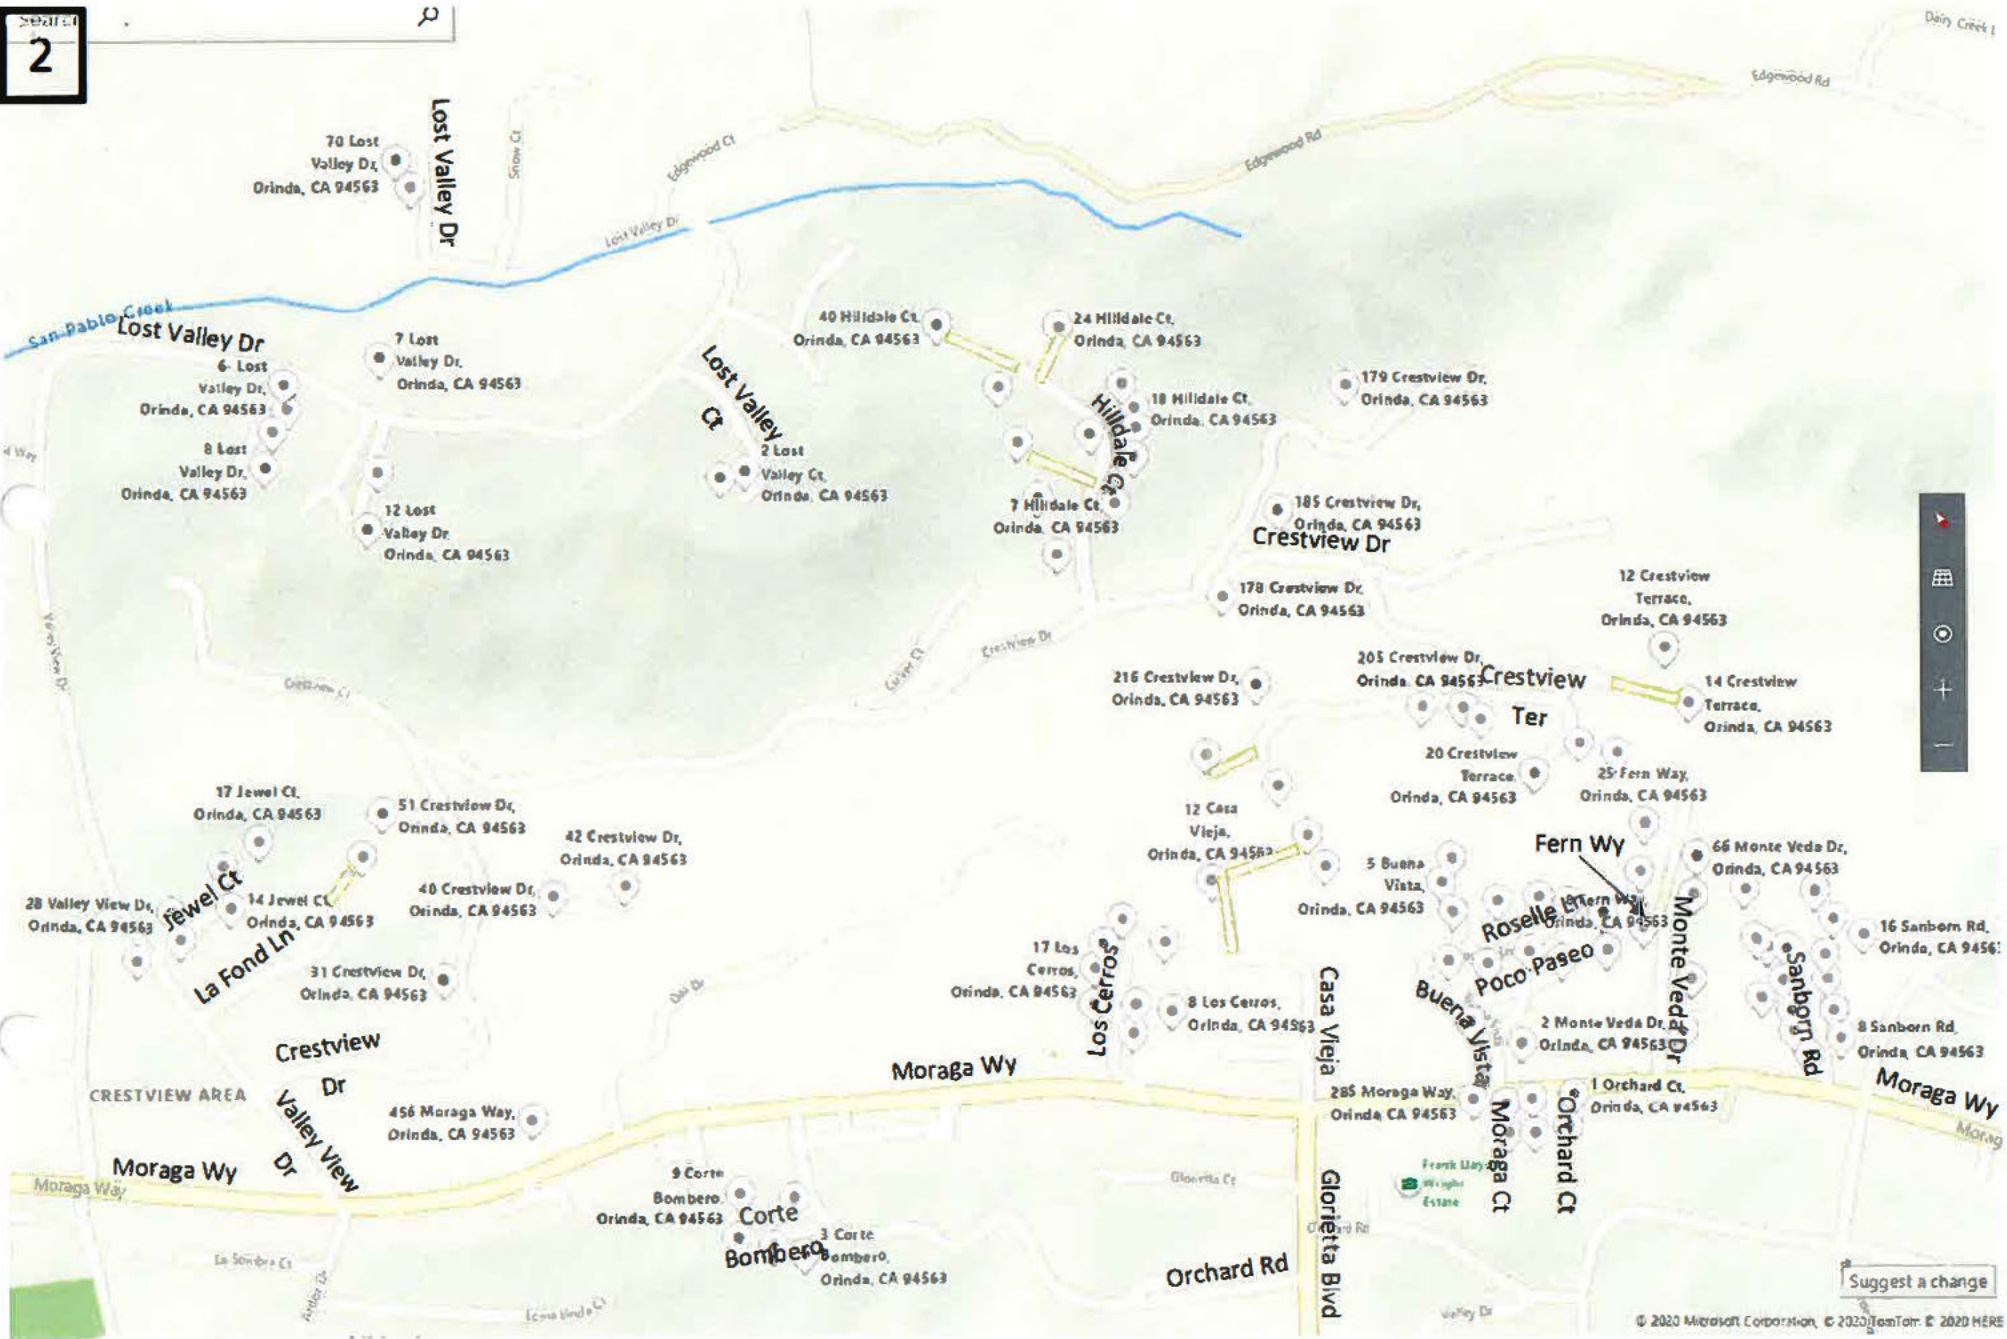

Suggest a change