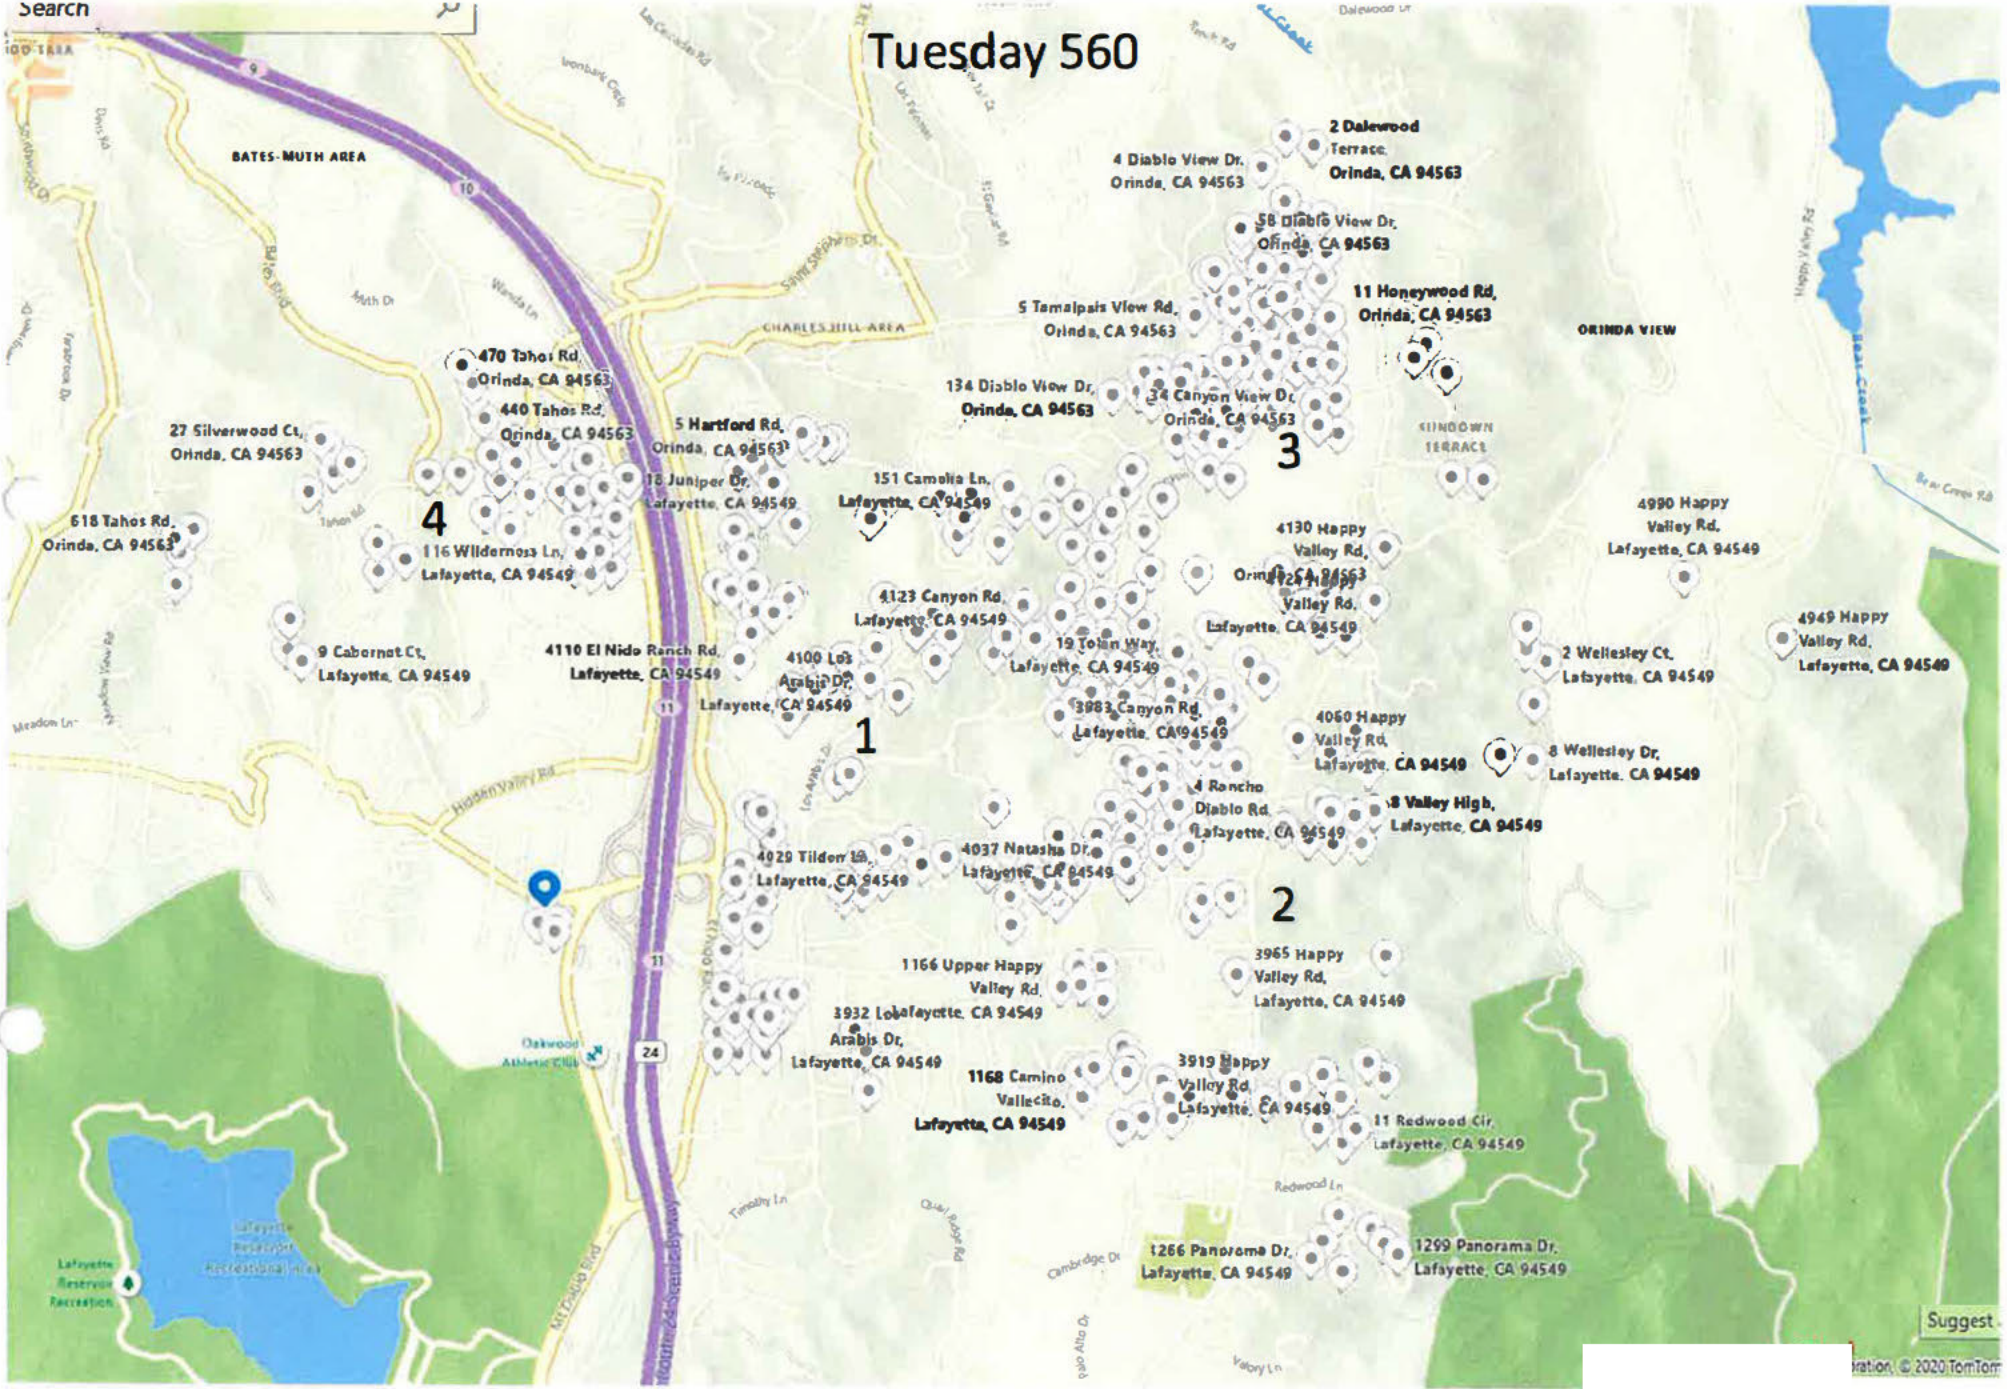

White Pine Ln

Amber Valley Dr

Dalewood Dr

Wellesley Dr

Orinda View Rd

Happy Valley Rd

TUESDAY

Tuesday 560