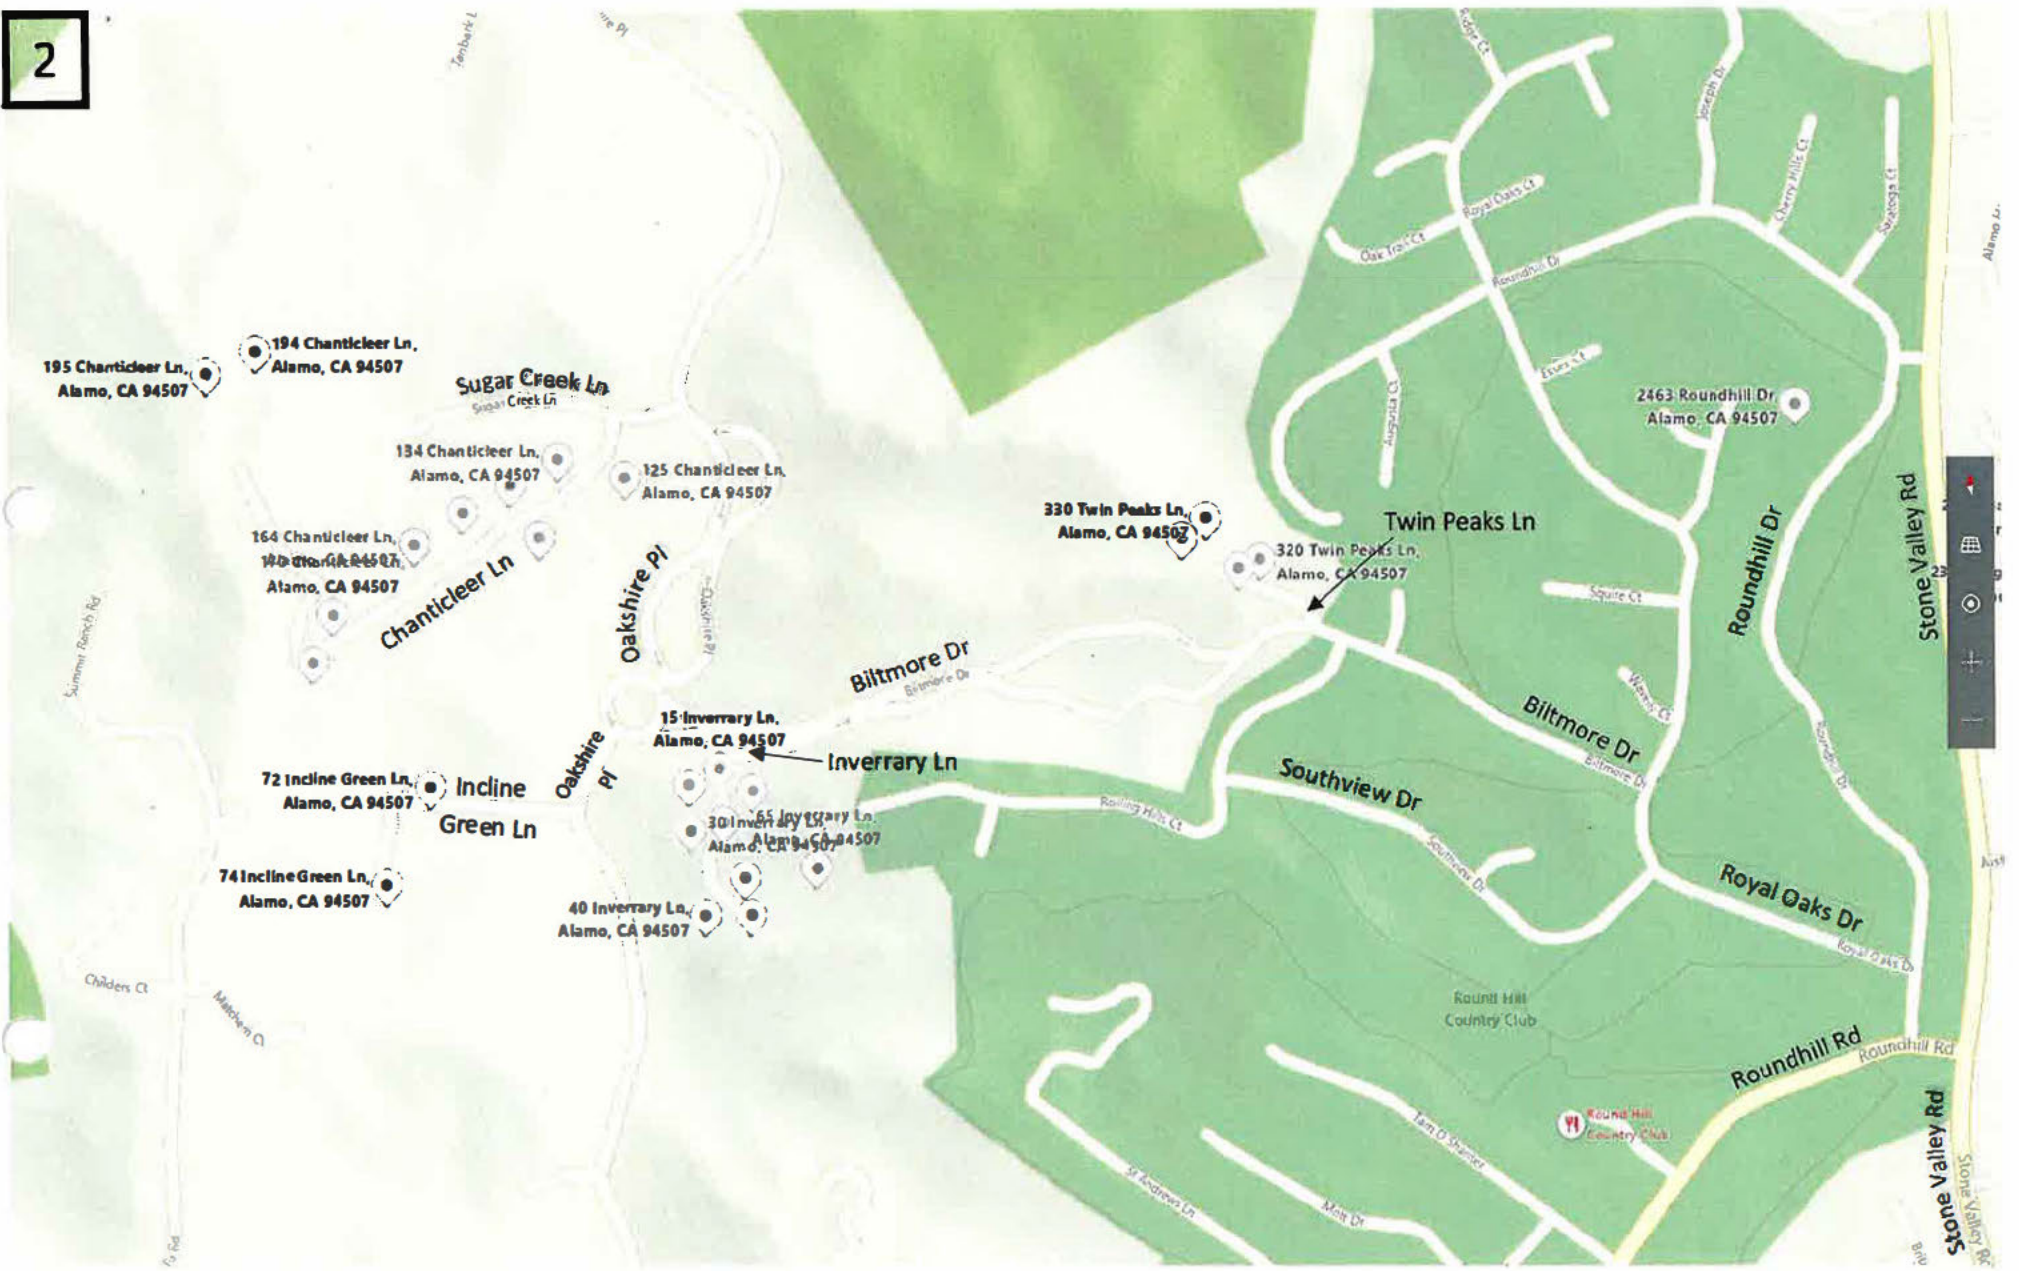

Glorietta Elementary School

MONTEREY TERRACE

Suggest a change

© 2020 Microsoft Corporation, © 2020 TomTom © 2020 HE

Tuesday 562

1

3

25 Serena Ln,
Danville, CA 94526

Serena Ln

55 Serena Ln,
Danville, CA 94526

Santiago Dr

49 Willowview Ct,
Danville, CA 94526

Willowview Ct

260 Santiago Ln,
Danville, CA 94526

250 Santiago
Danville, CA 94526

251 Santiago Ln,
Danville, CA 94526