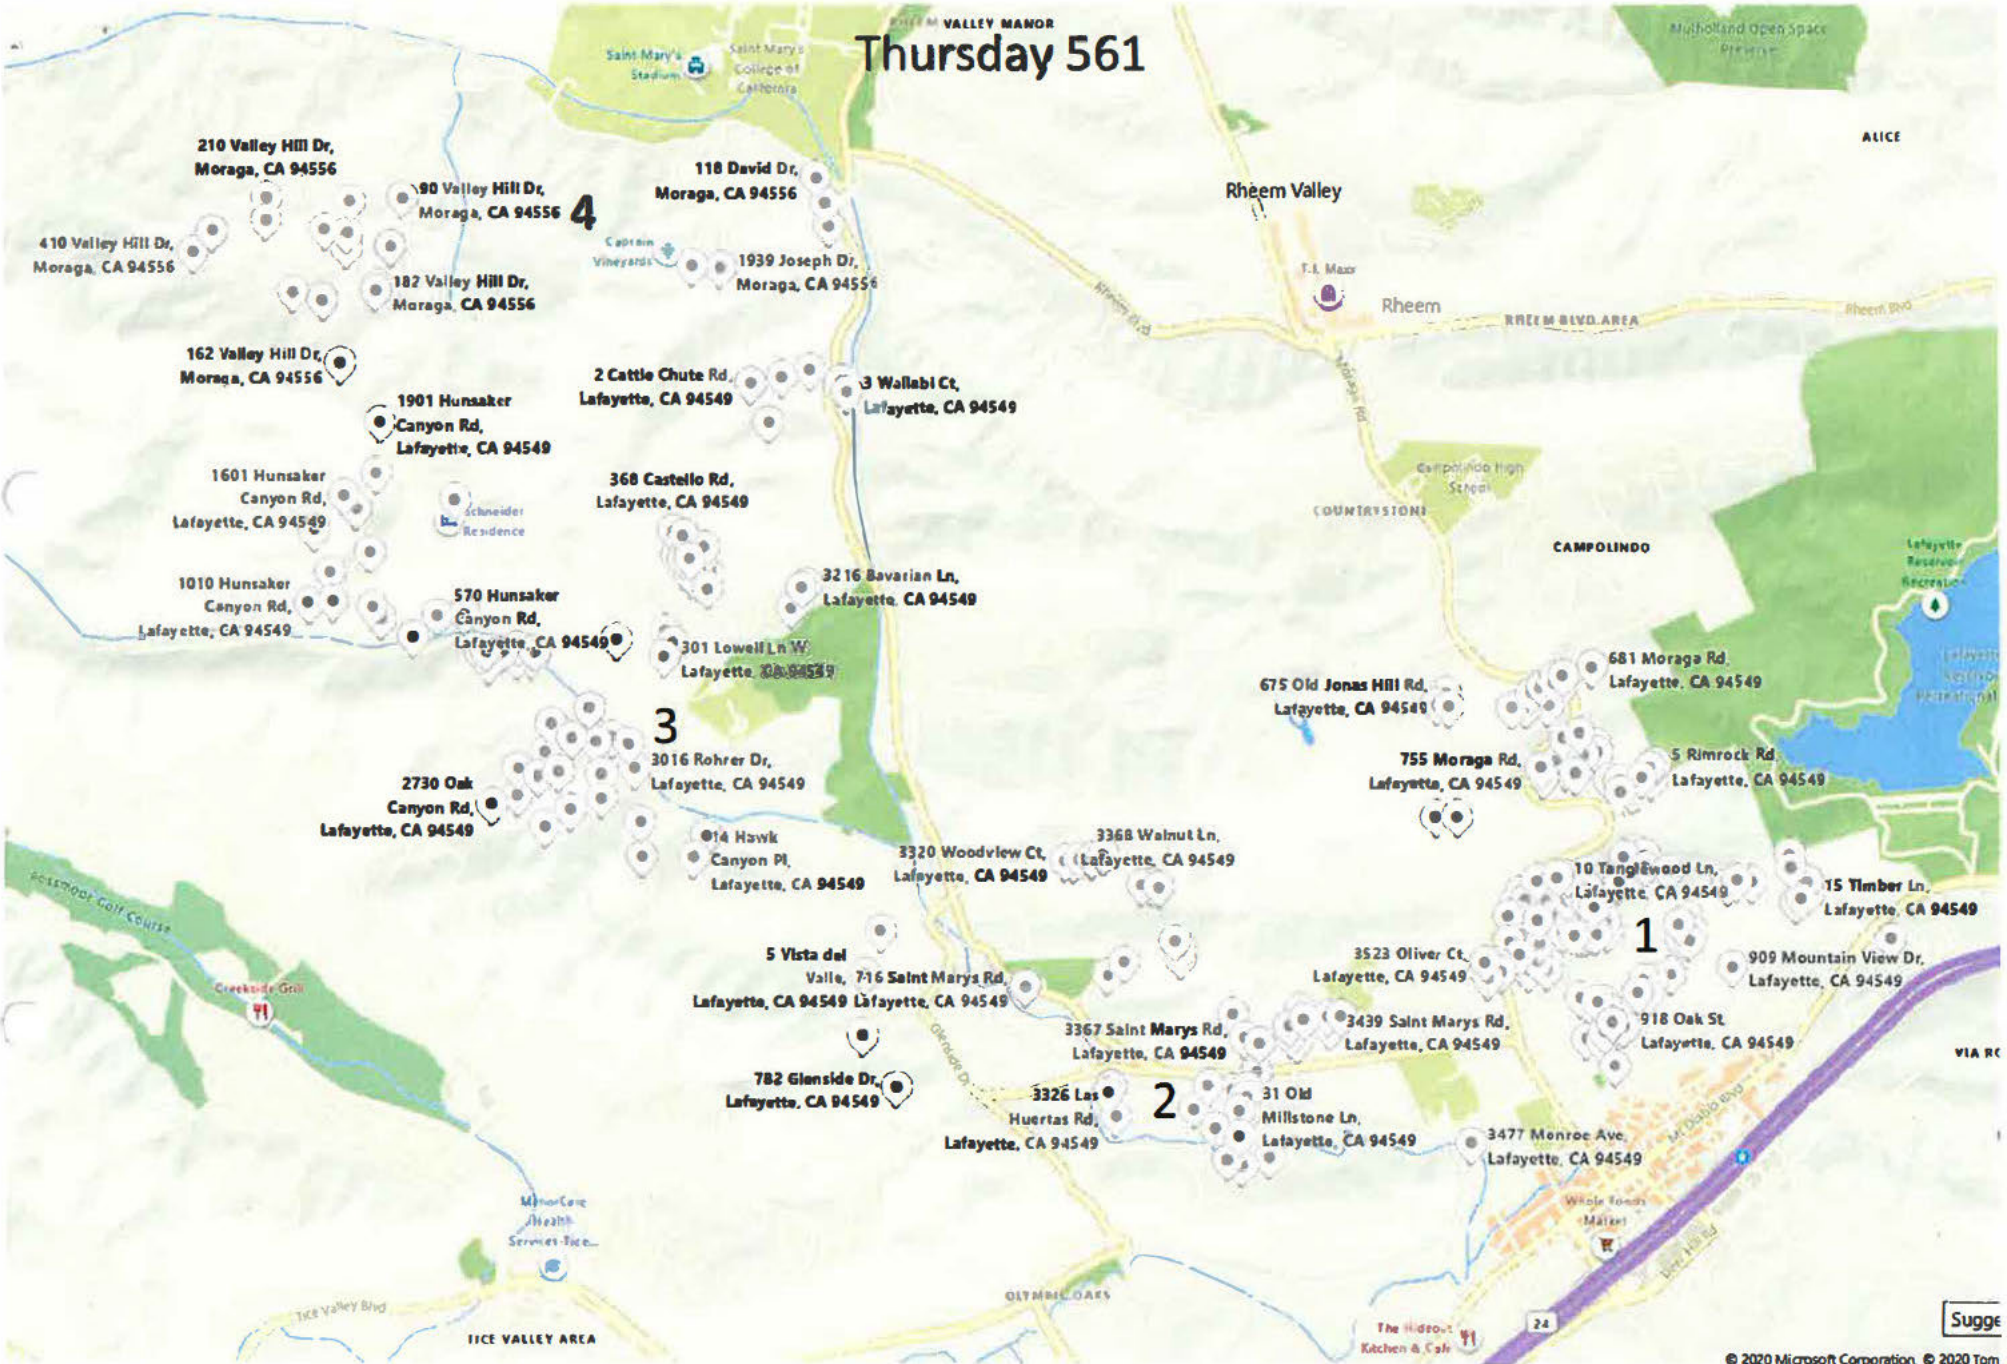

600 Chandon Ct,
Walnut
Creek, CA 94597

74 Drake Ct,
Walnut
Creek, CA 94597

531 Chandon Ct,
Walnut
Creek, CA 94597

Chandon Ct

Suggest a change

Thursdays 561

Sugge

3346 Woodview Ct.
Lafayette, CA 94549