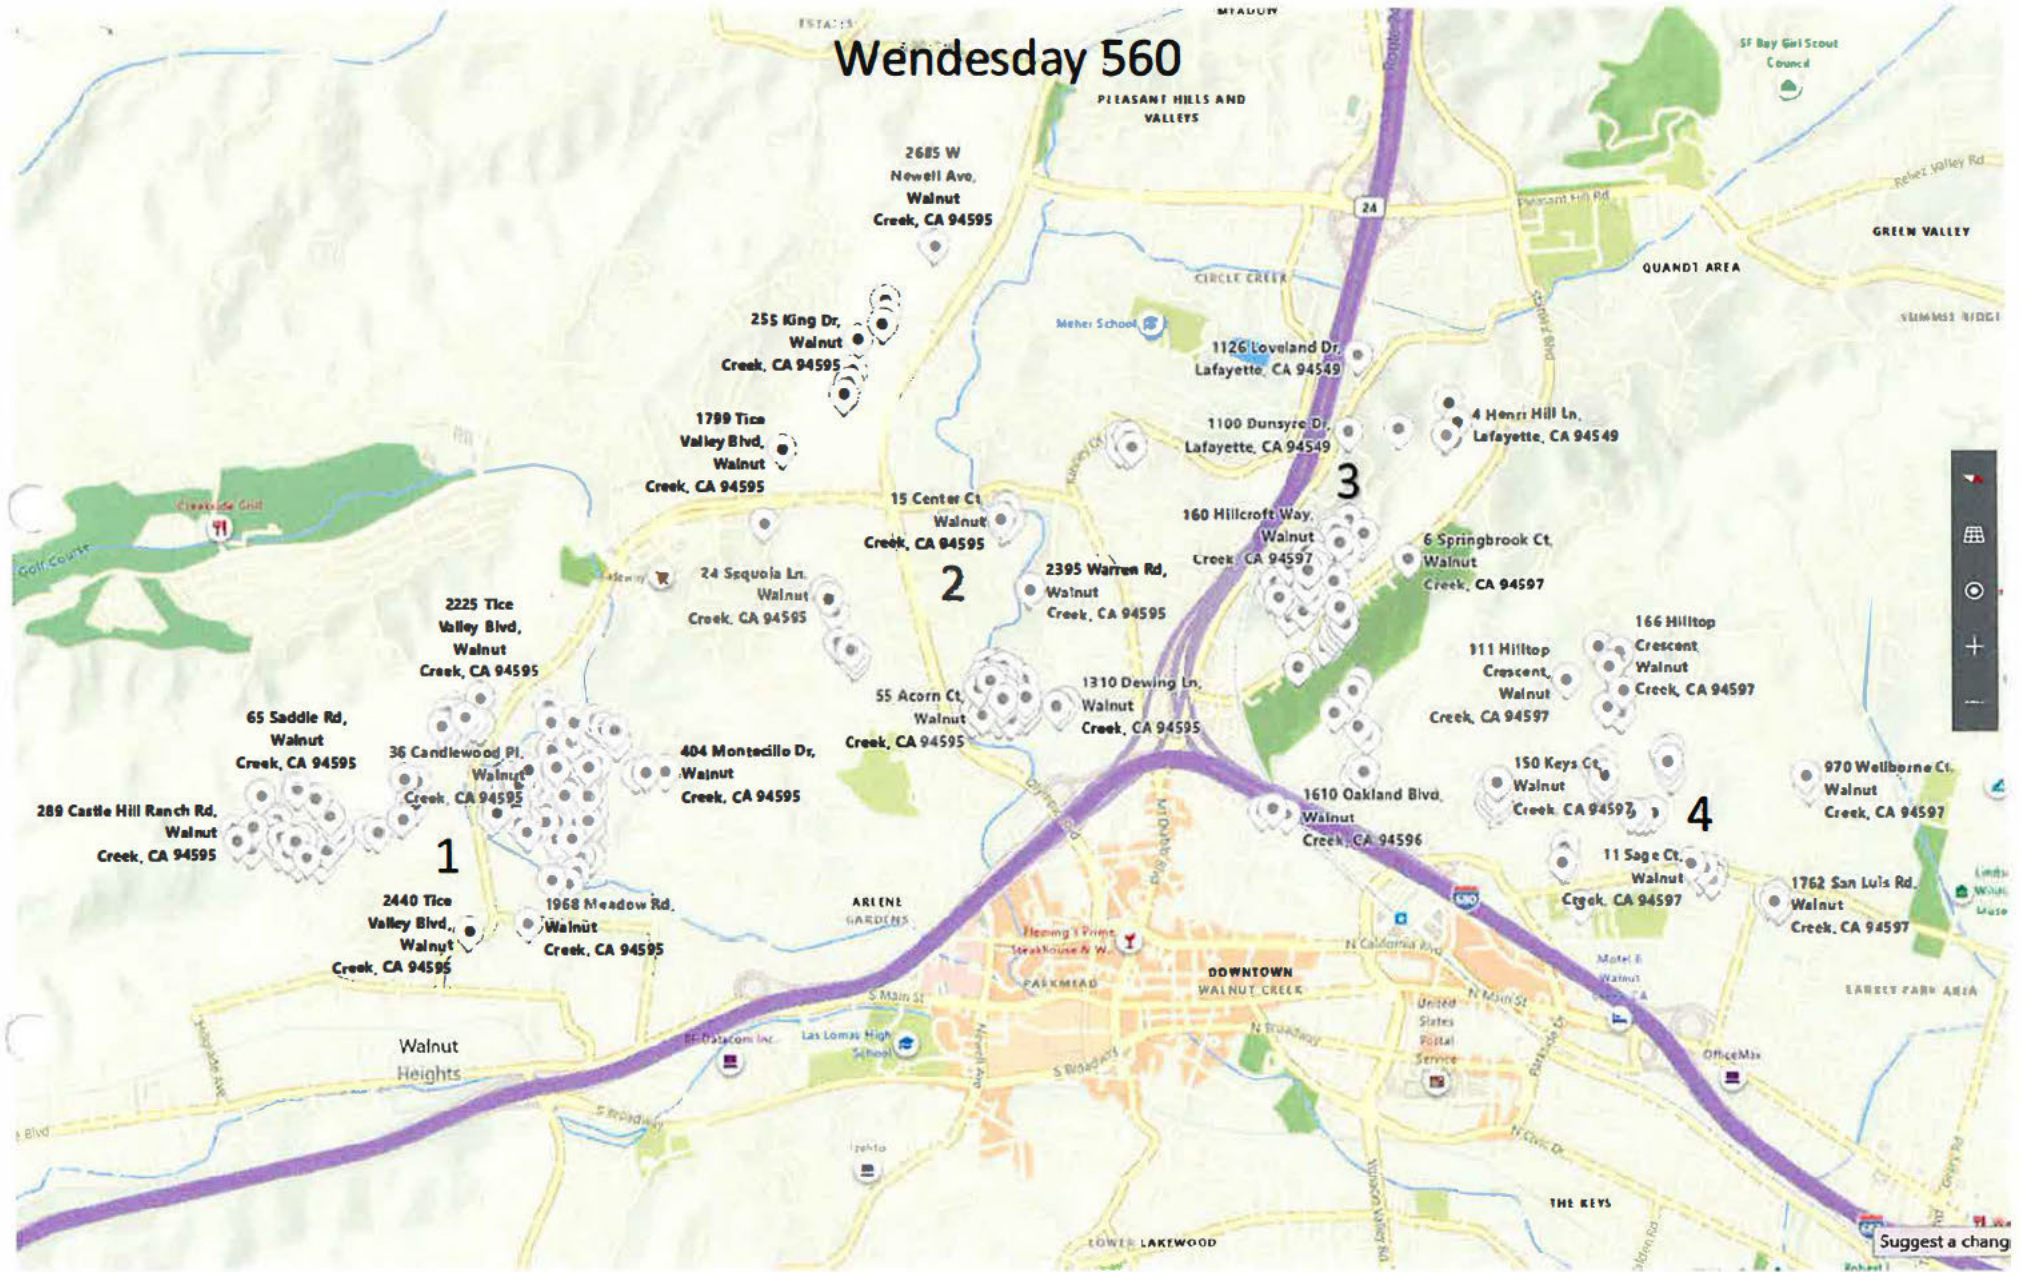

Wednesday 560

Suggest a change