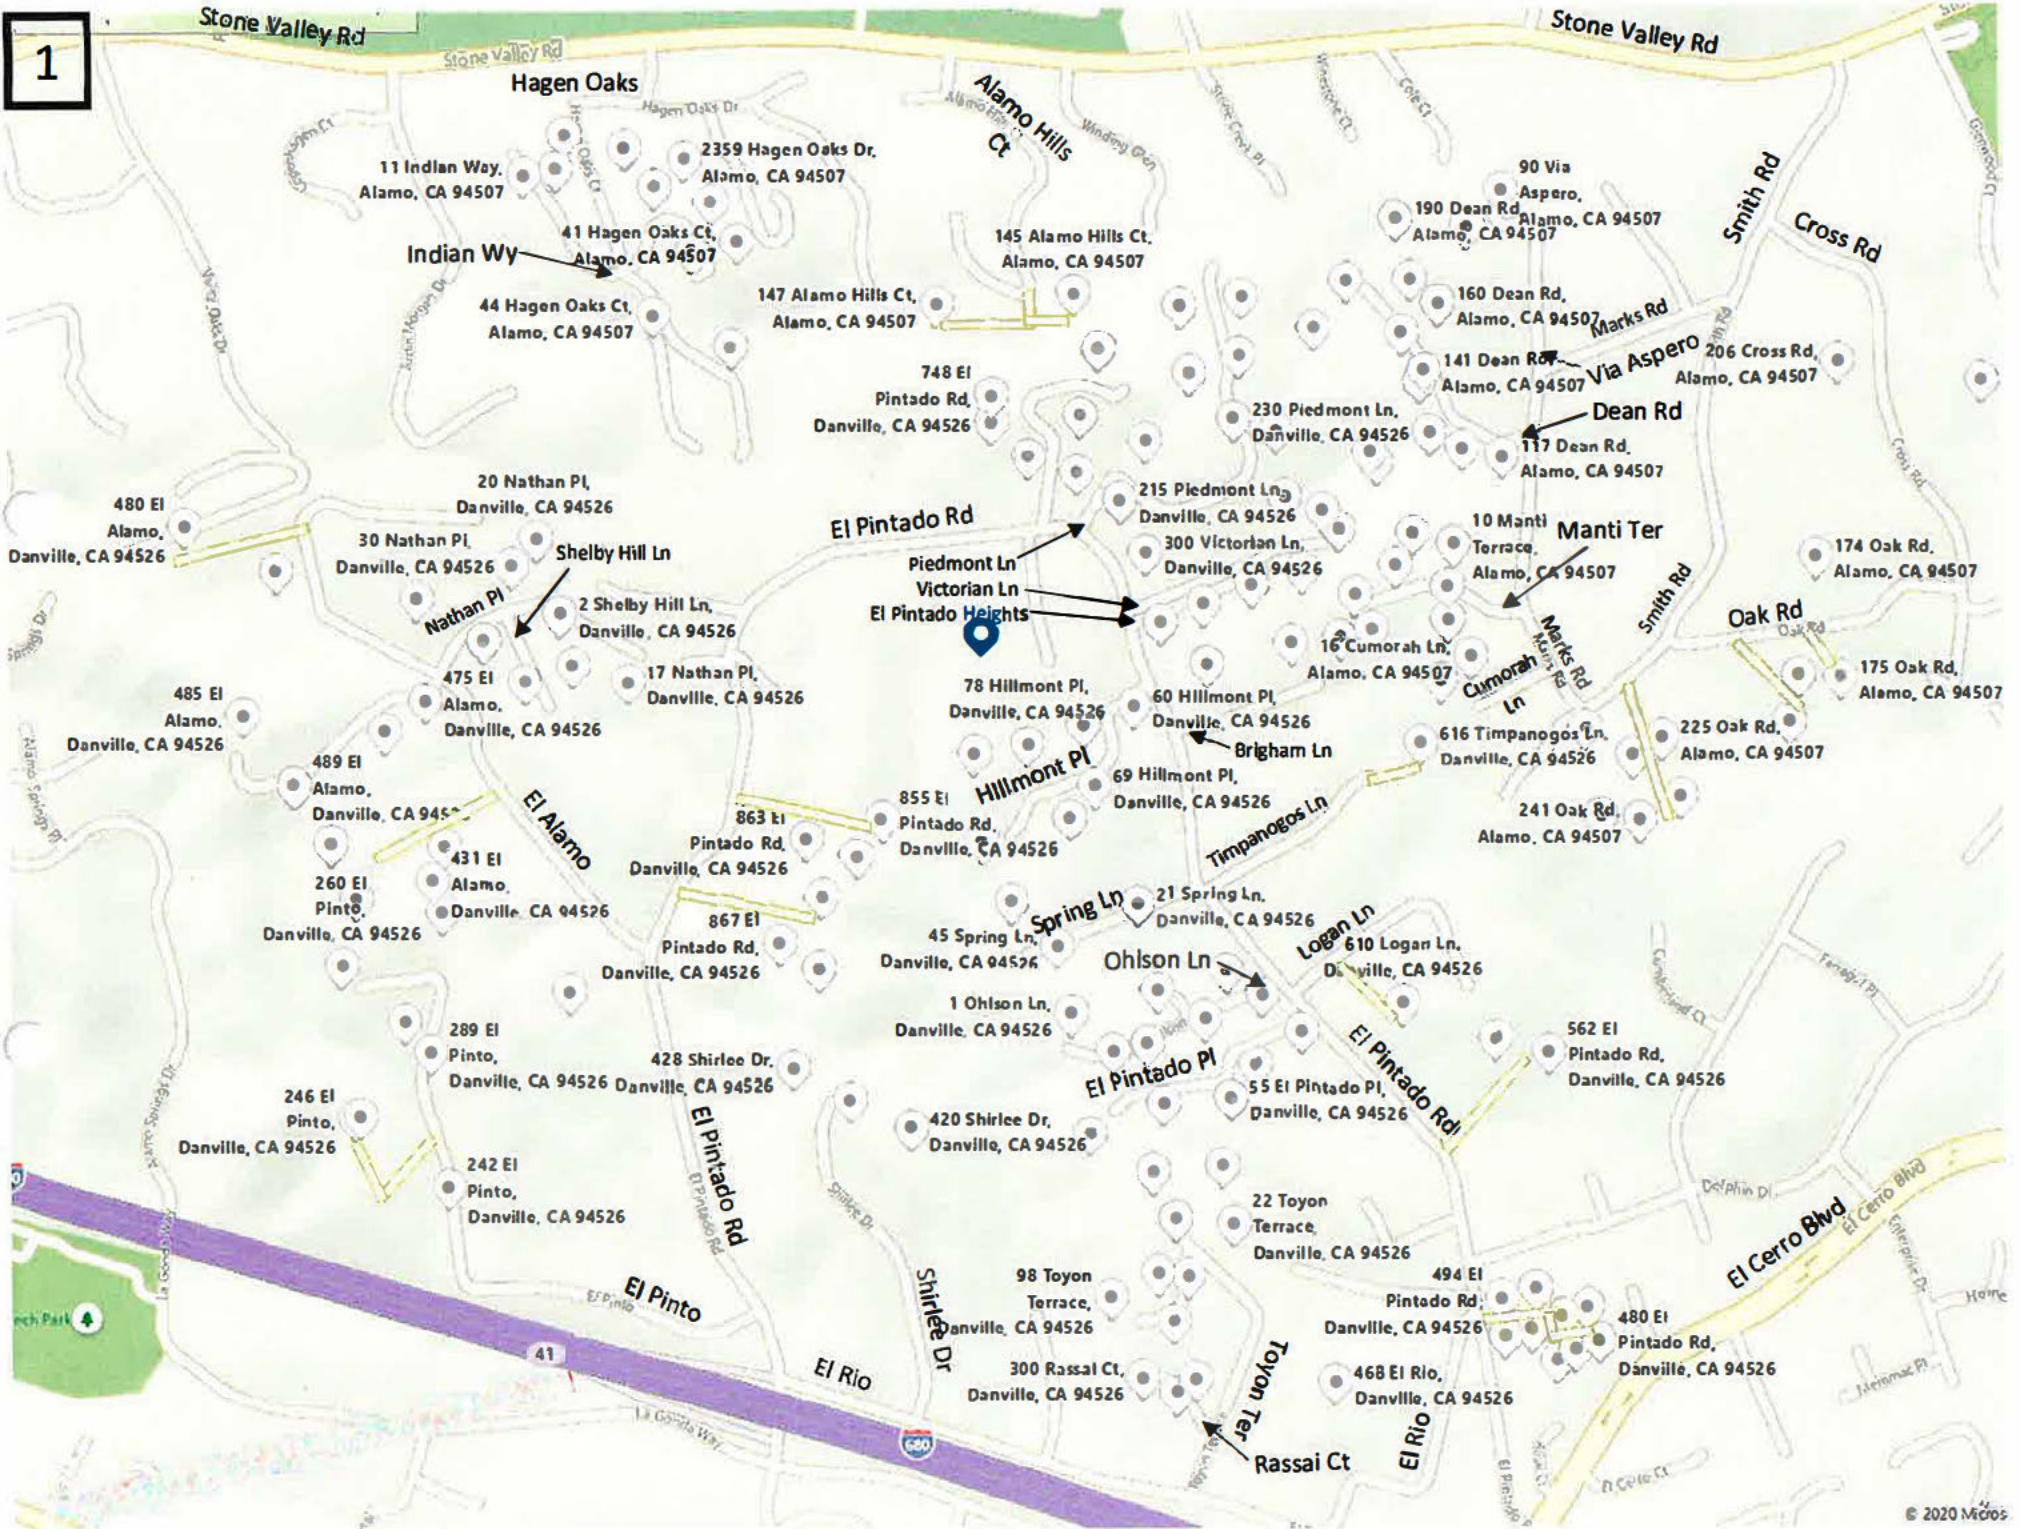

Glorietta Elementary School

MONTEREY TERRACE

Suggest a change

© 2020 Microsoft Corporation, © 2020 TomTom © 2020 HE

Tuesday 562

1

3

25 Serena Ln,
Danville, CA 94526

Serena Ln

55 Serena Ln,
Danville, CA 94526

Santiago Dr

49 Willowview Ct,
Danville, CA 94526

Willowview Ct

260 Santiago Ln,
Danville, CA 94526

250 Santiago
Danville, CA 94526

251 Santiago Ln,
Danville, CA 94526