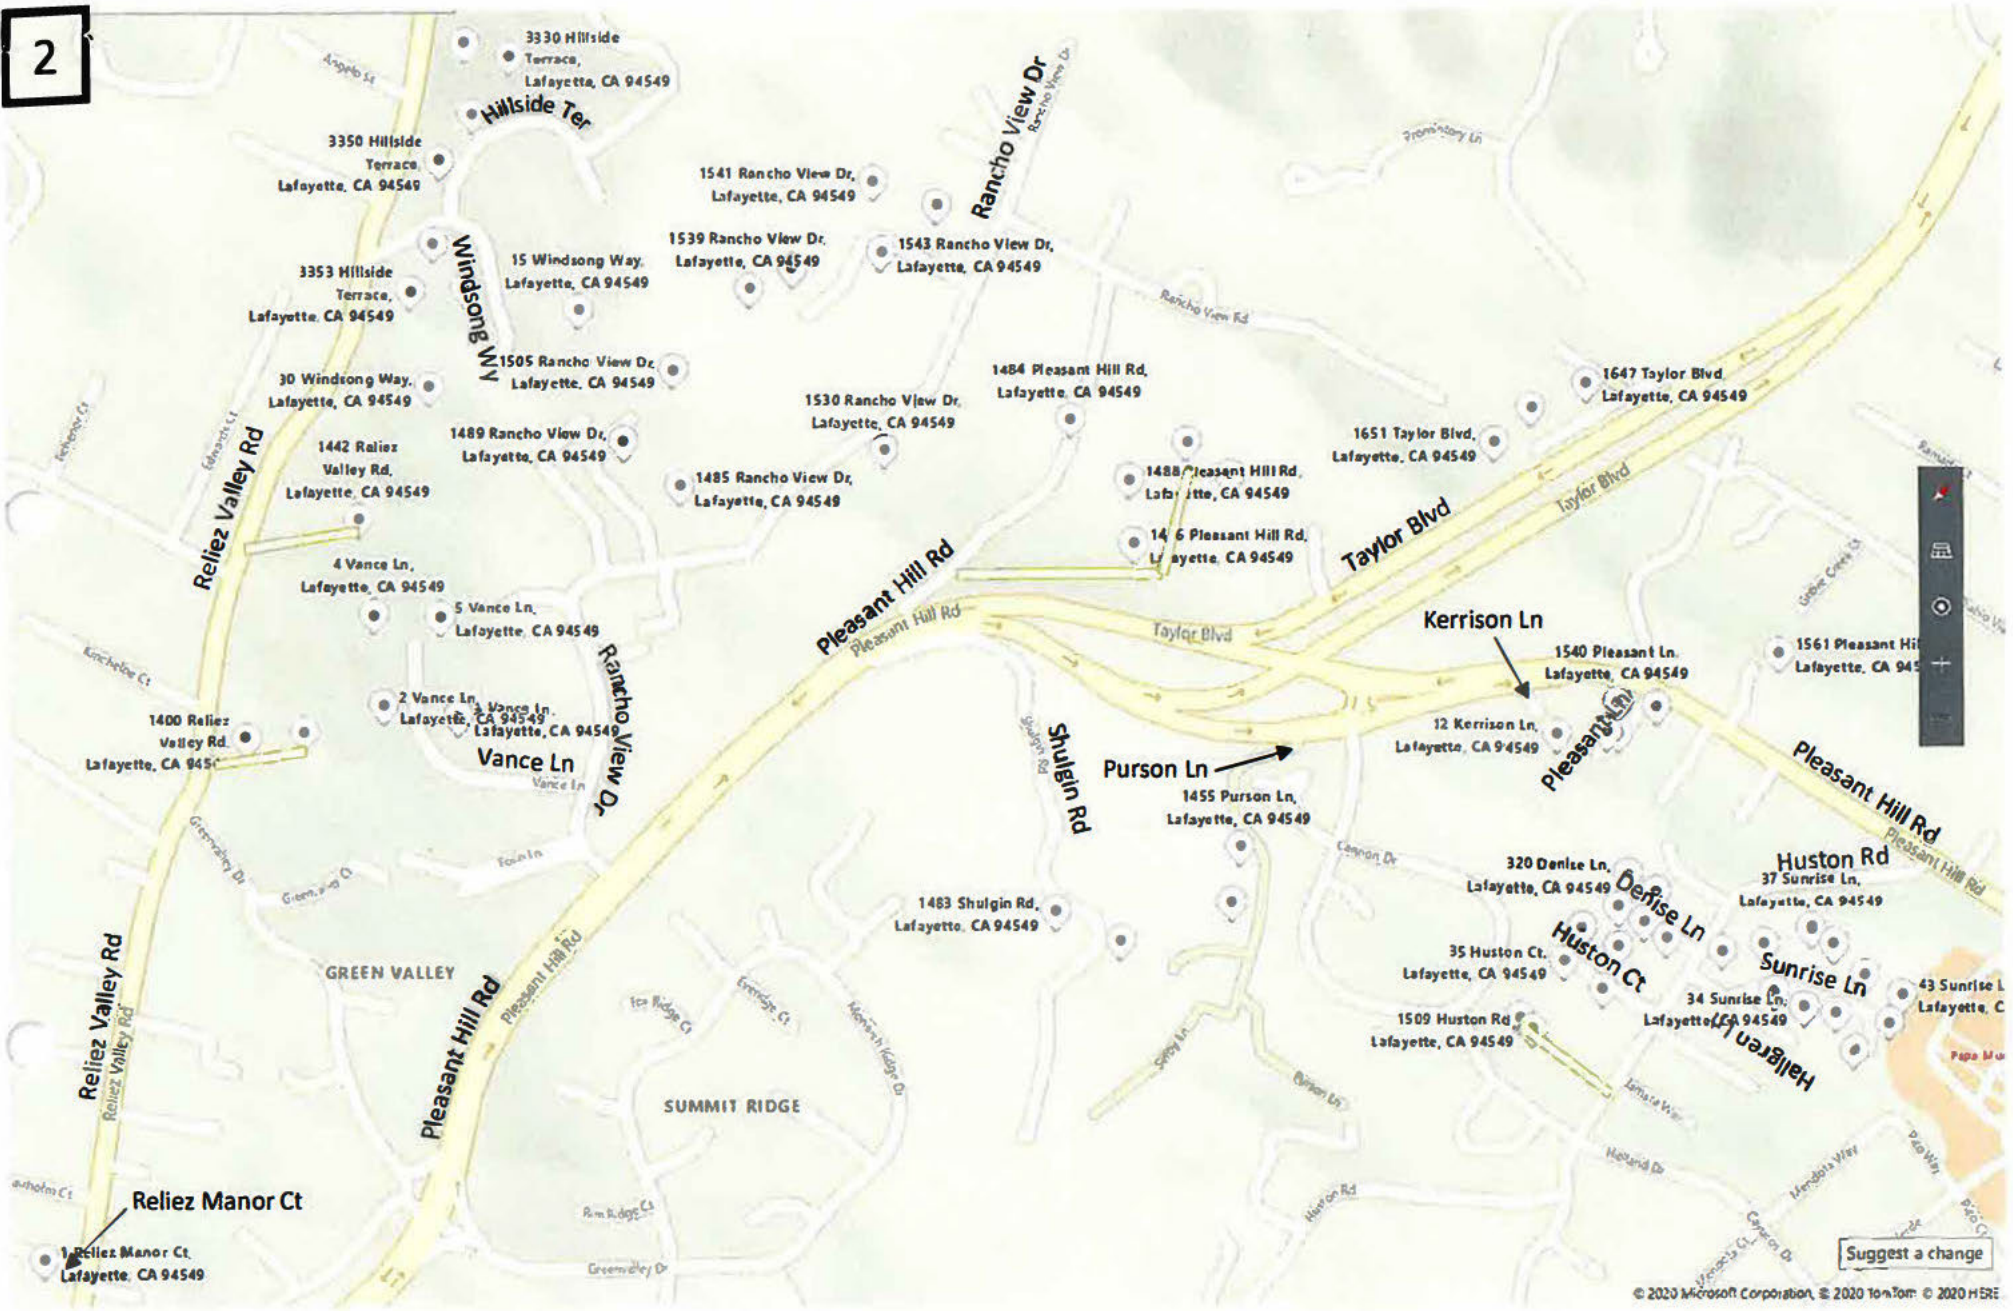

Suggest a change