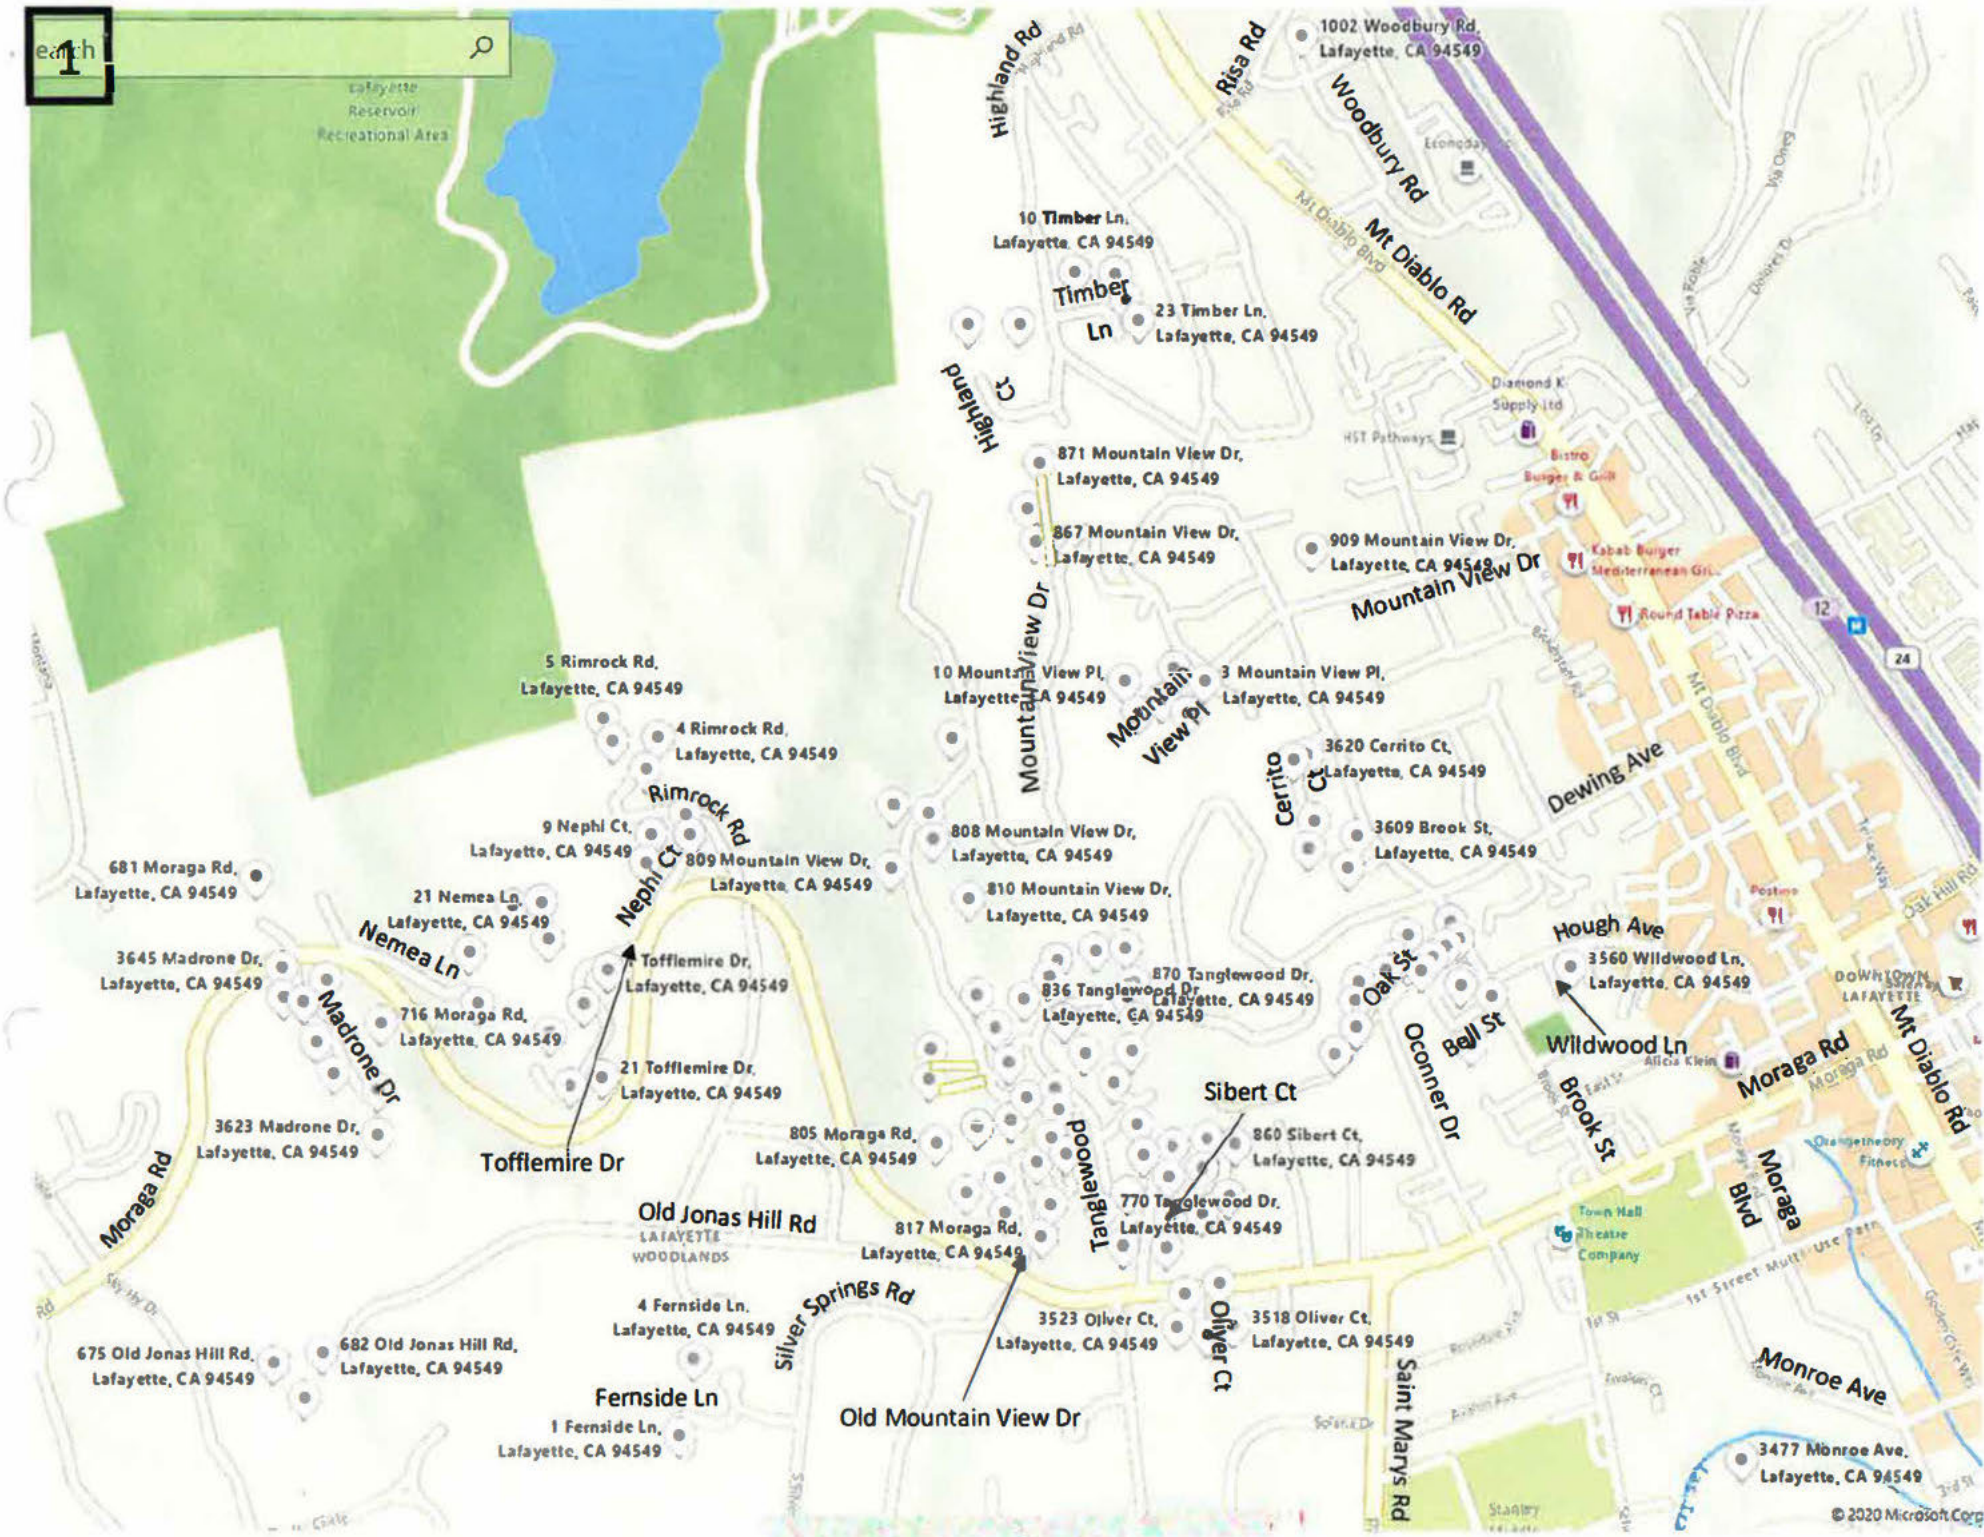

600 Chandon Ct,
Walnut
Creek, CA 94597

74 Drake Ct,
Walnut
Creek, CA 94597

531 Chandon Ct,
Walnut
Creek, CA 94597

Chandon Ct

Suggest a change

Thursdays 561

Sugge

3346 Woodview Ct.
Lafayette, CA 94549