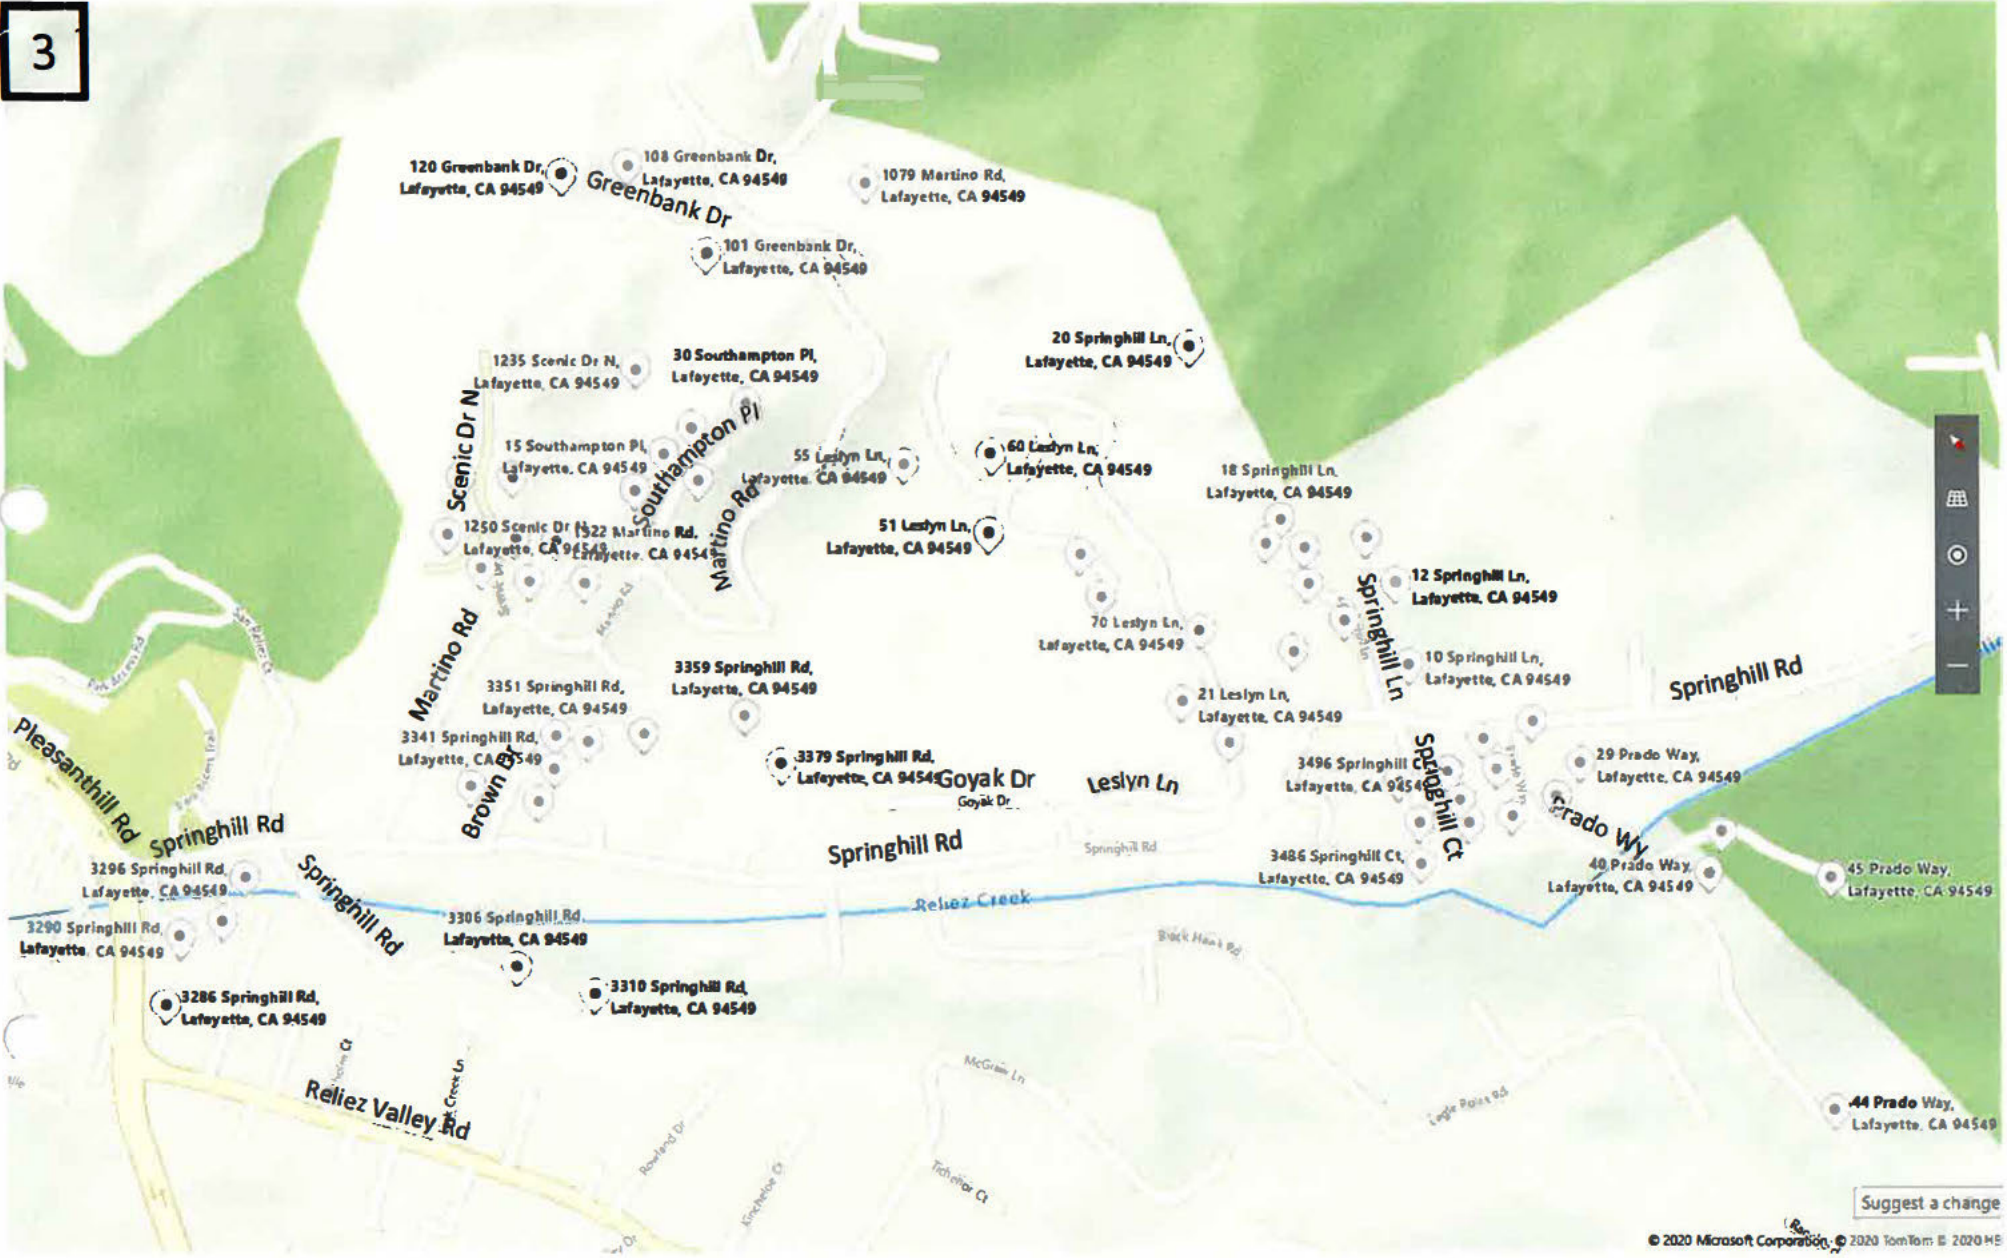

[Suggest a change](#)