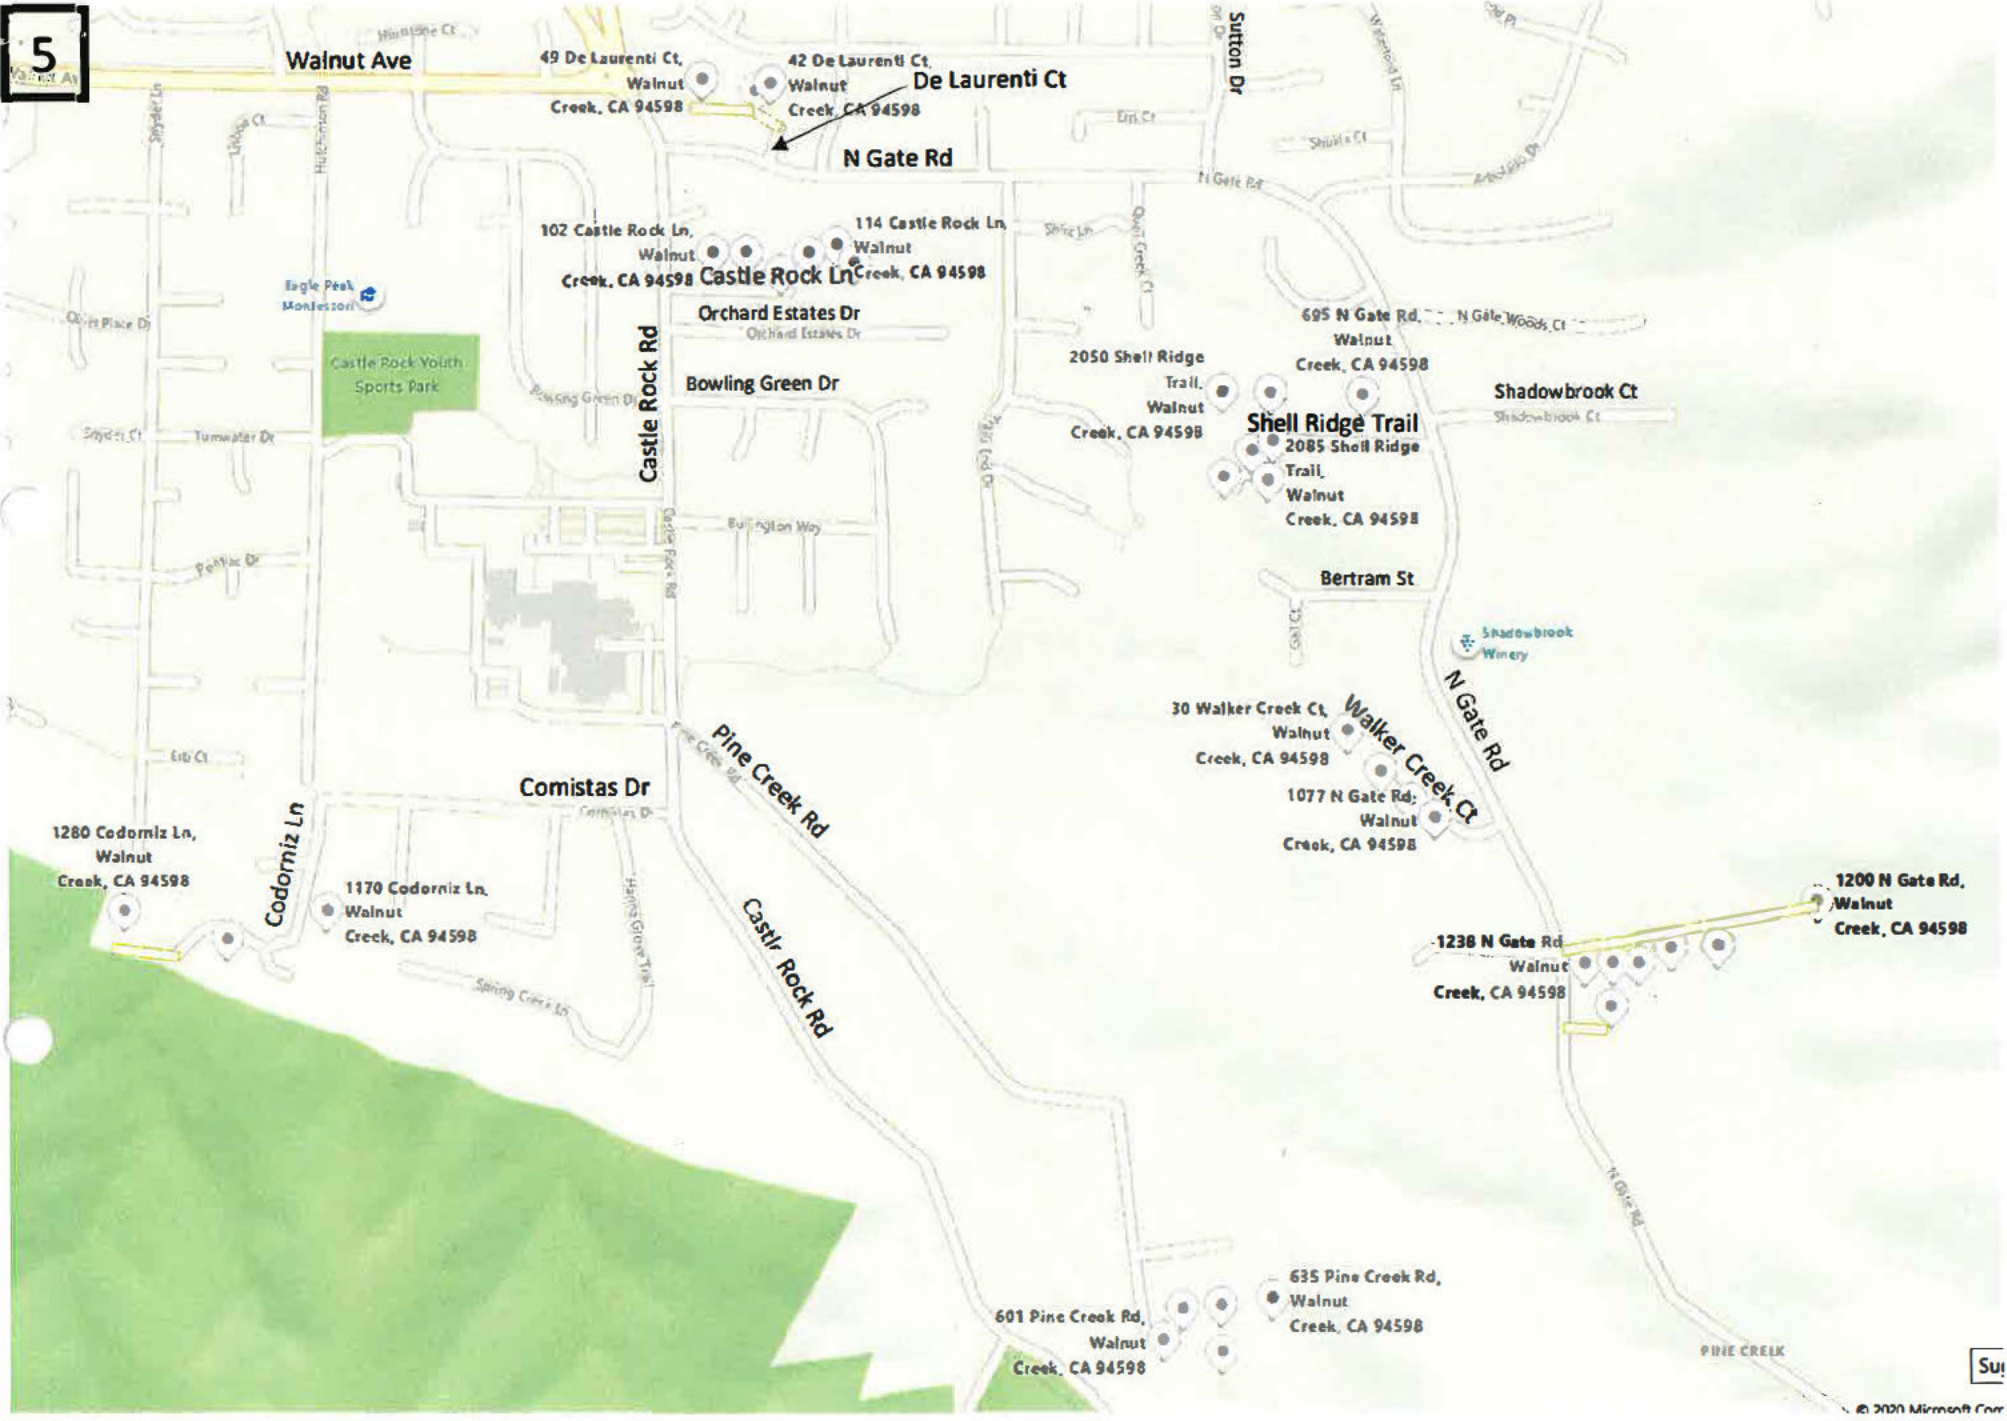

5
Walnut Ave

Su