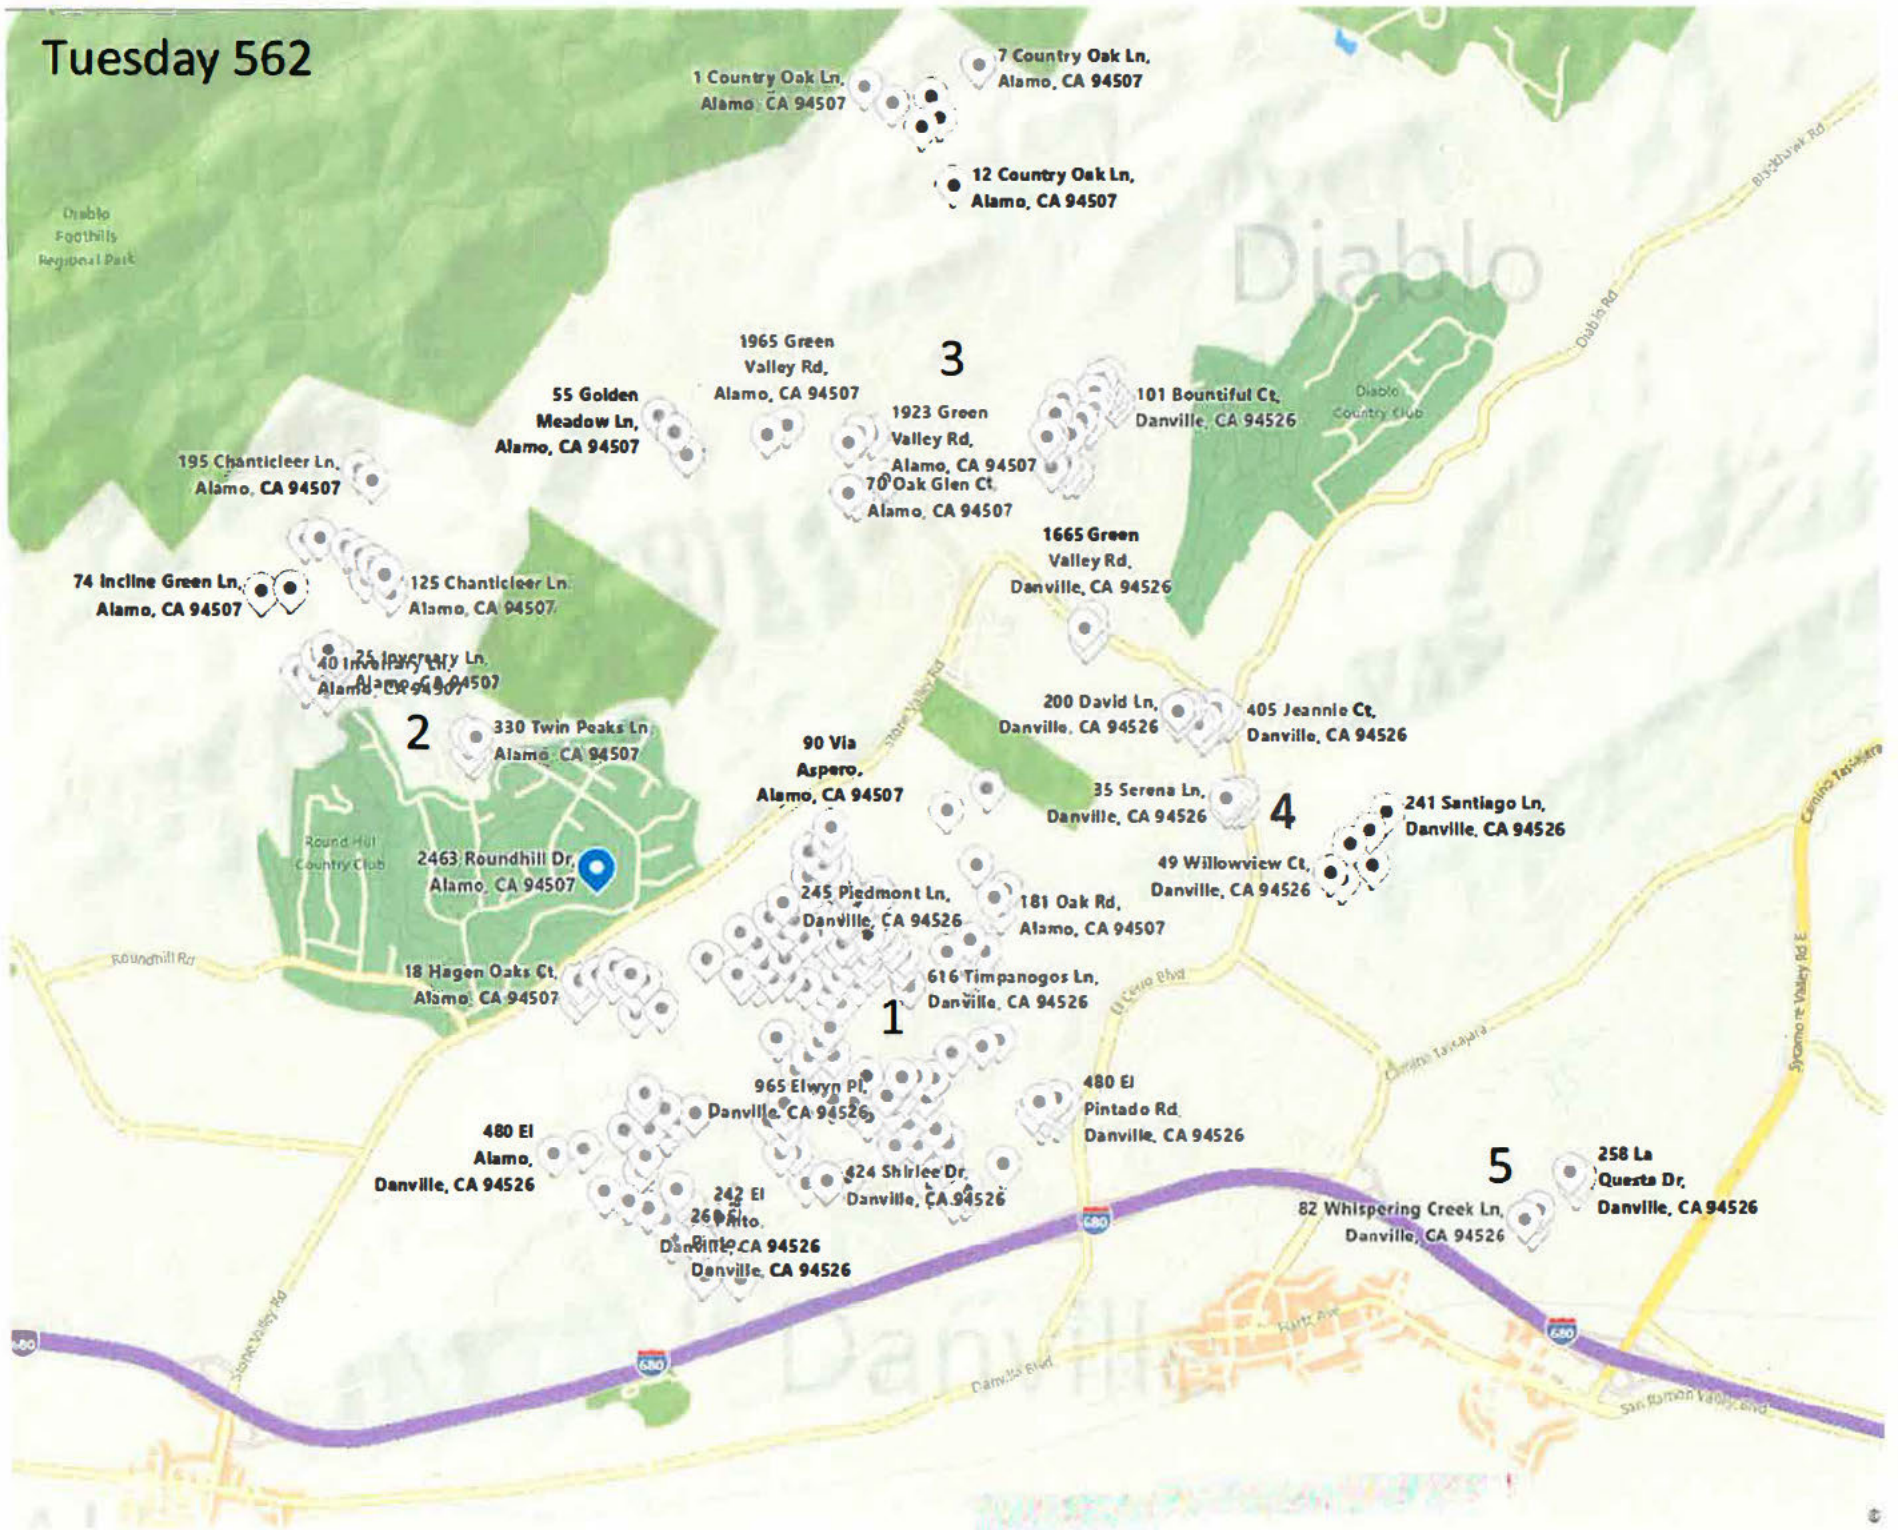

Glorietta Elementary School

MONTEREY TERRACE

Suggest a change

© 2020 Microsoft Corporation, © 2020 TomTom © 2020 HE

Tuesday 562

1

3

25 Serena Ln,
Danville, CA 94526

Serena Ln

55 Serena Ln,
Danville, CA 94526

Santiago Dr

49 Willowview Ct,
Danville, CA 94526

Willowview Ct

260 Santiago Ln,
Danville, CA 94526

250 Santiago
Danville, CA 94526

251 Santiago Ln,
Danville, CA 94526