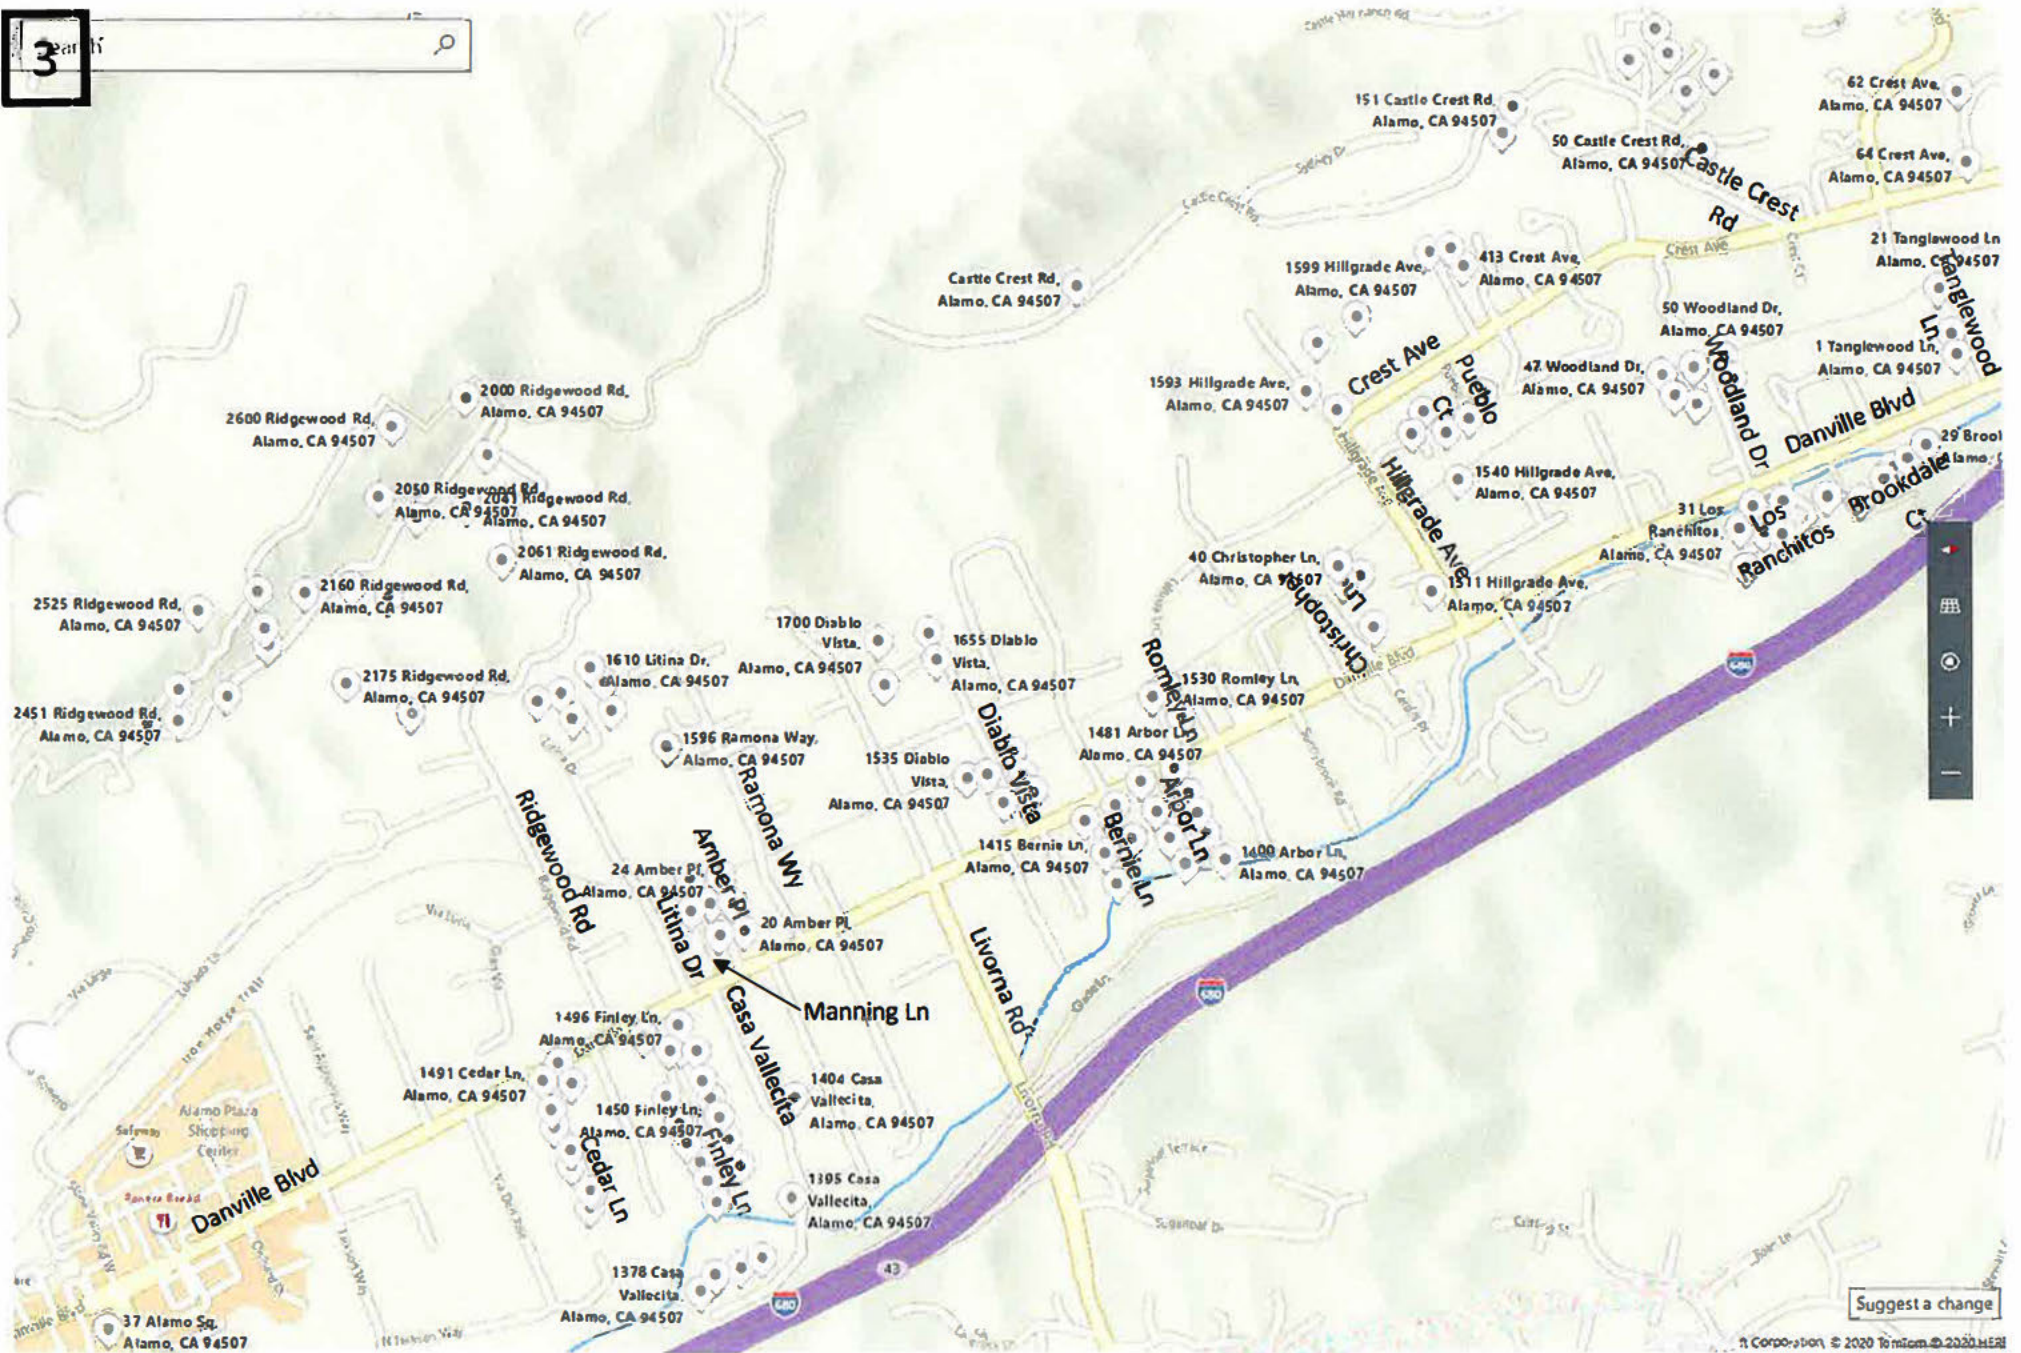

45 Laird Dr, Moraga, CA 94556

89 Laird Dr, Moraga, CA 94556

11 Birchwood Pl, Moraga, CA 94556

Birchwood Pl

Suggest

Suggest a c

Suggest a change

Search
4 Alamo, CA 94507