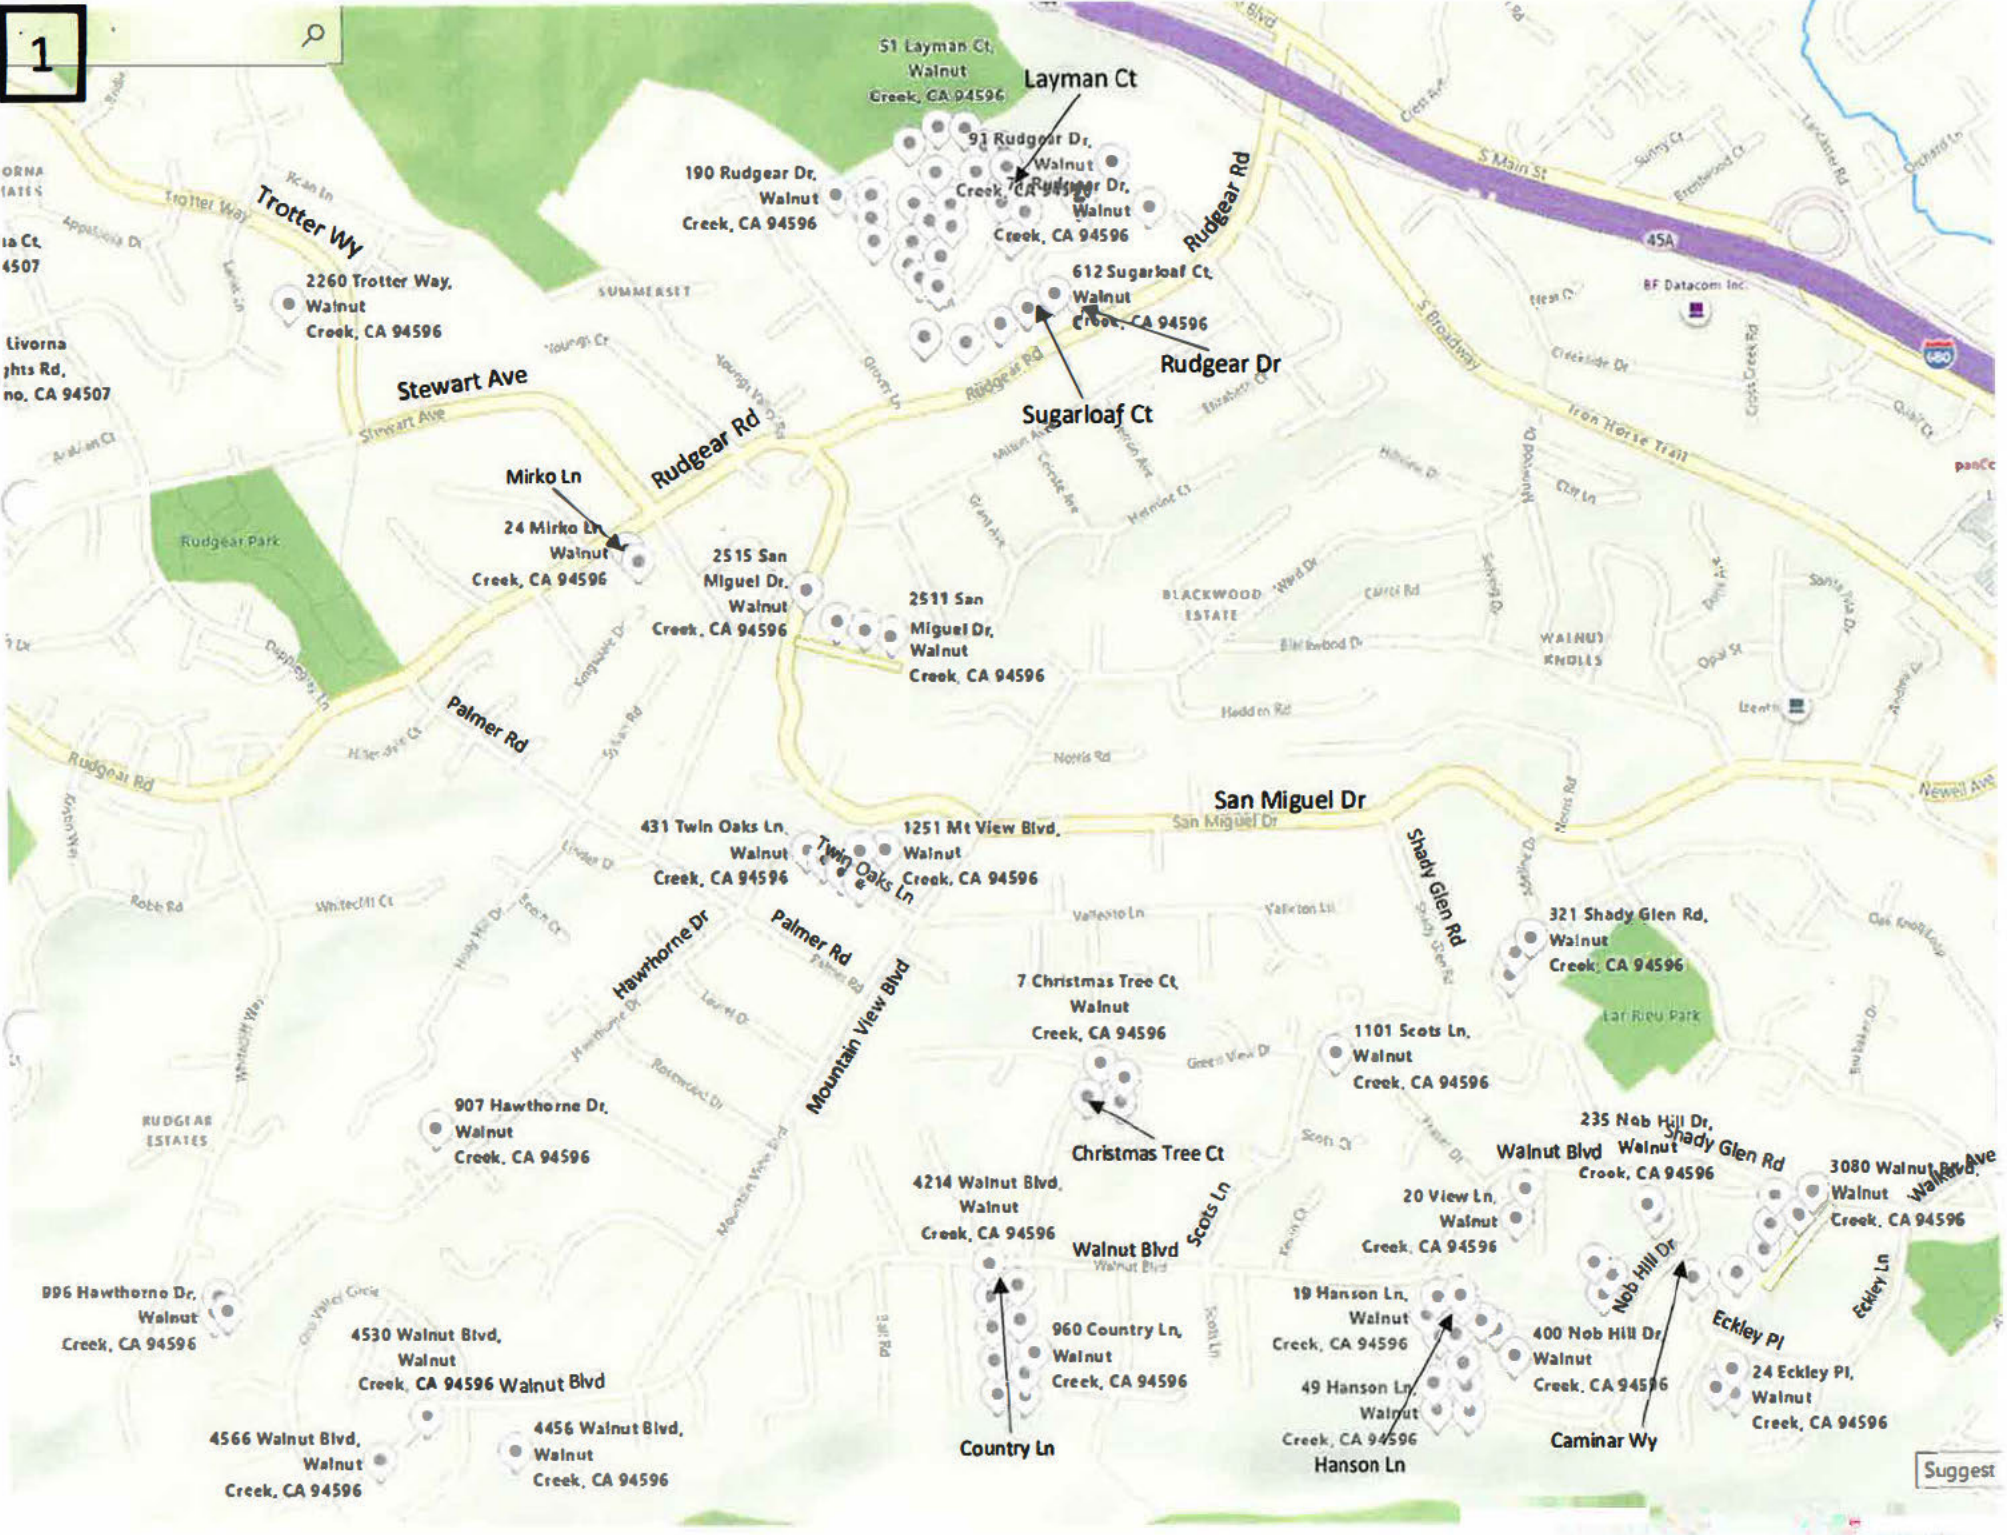

Thursday 562

TREE

VIA AREA

Sug

1

Suggest

Suggest a ch

Suggest a city