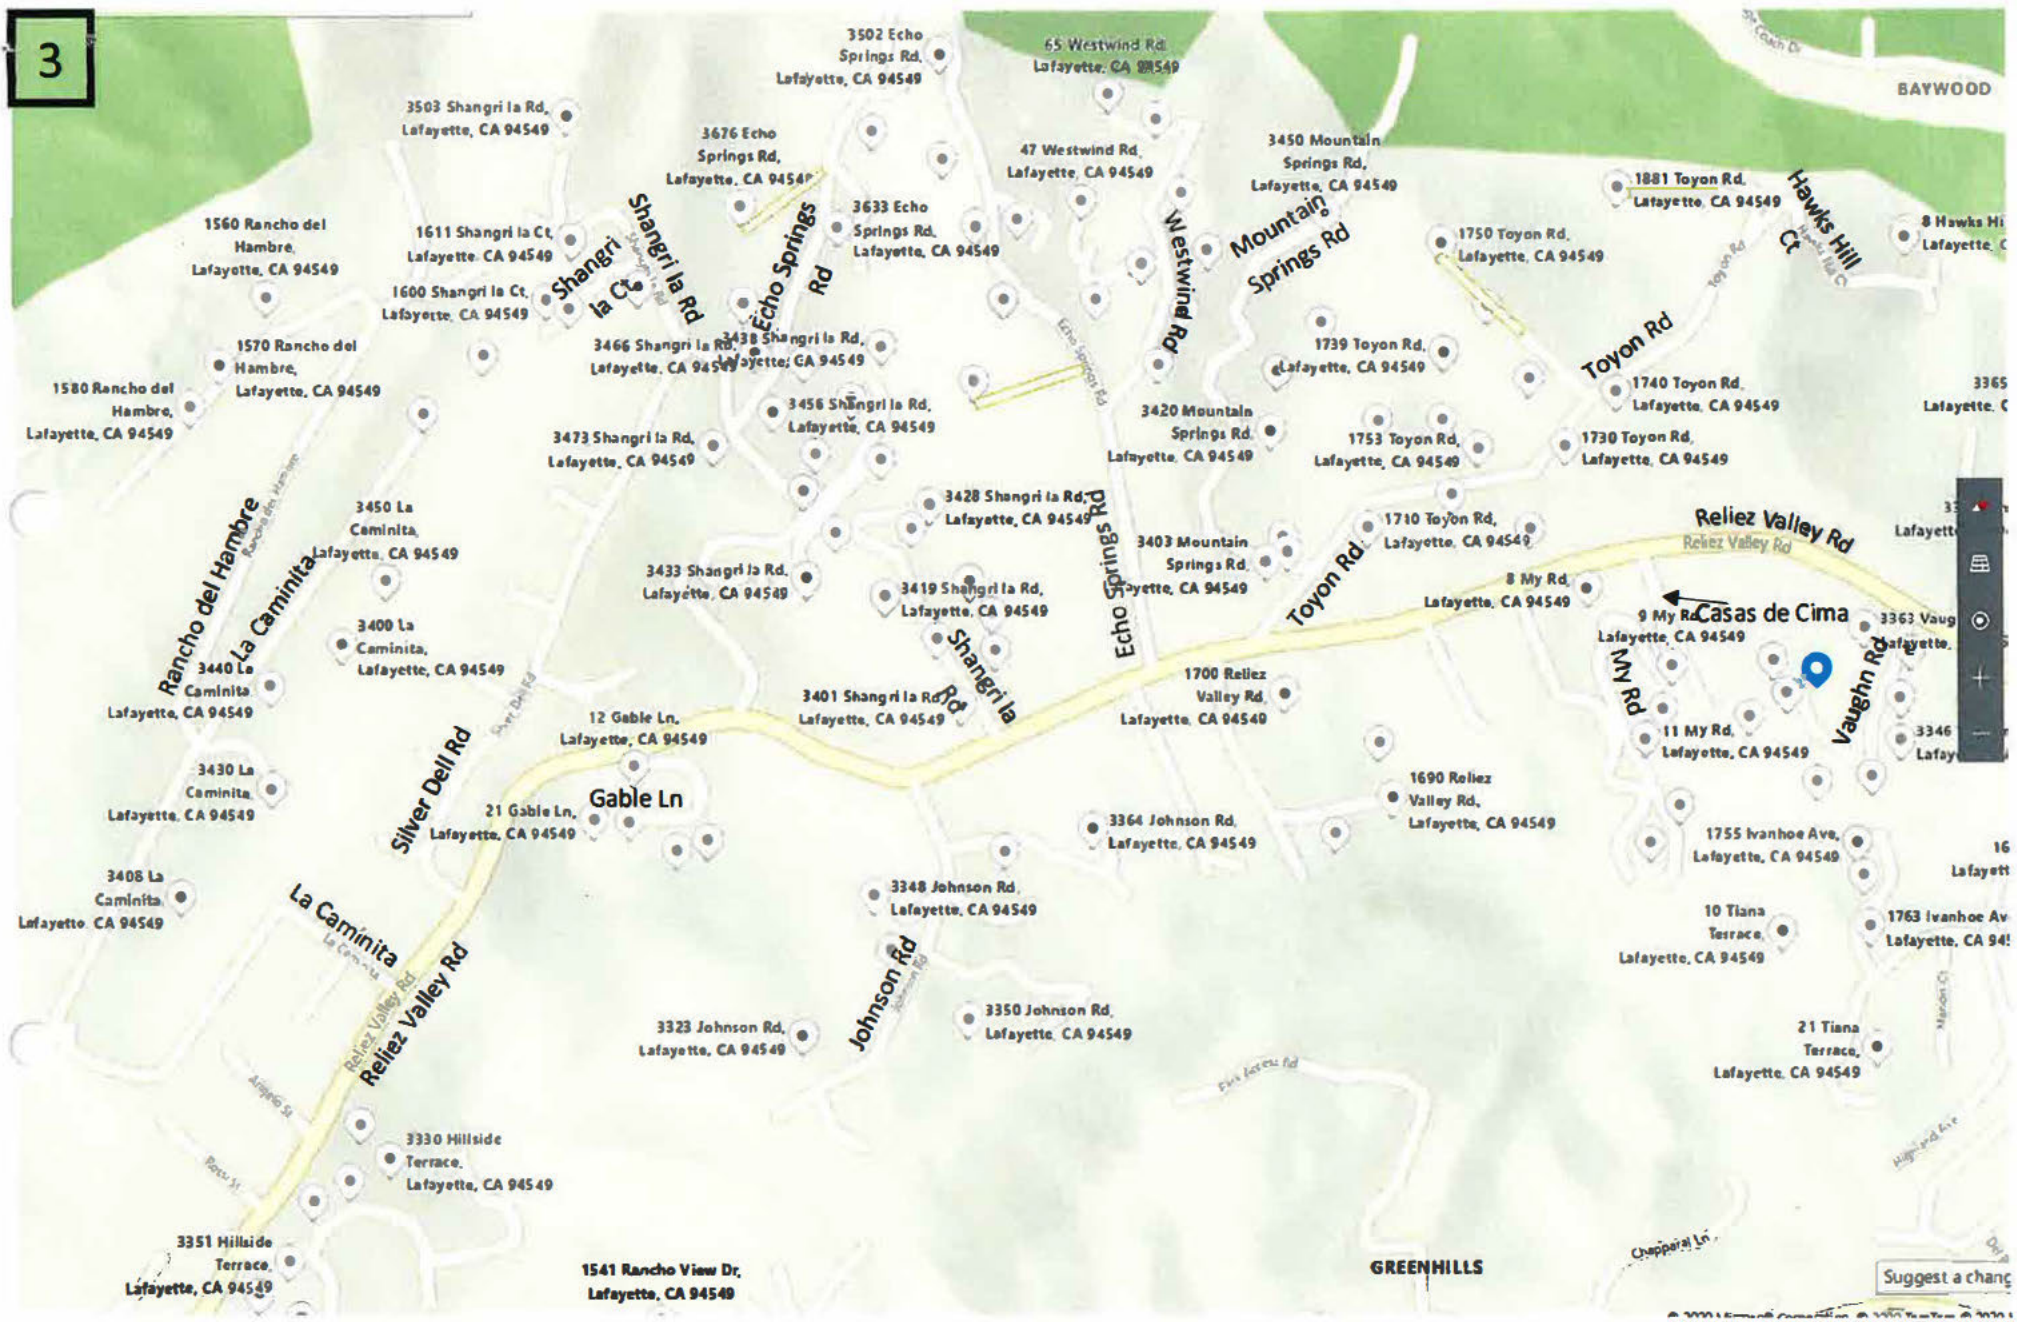

SEARCH HISTORY: 10/15/2015 10:15 AM