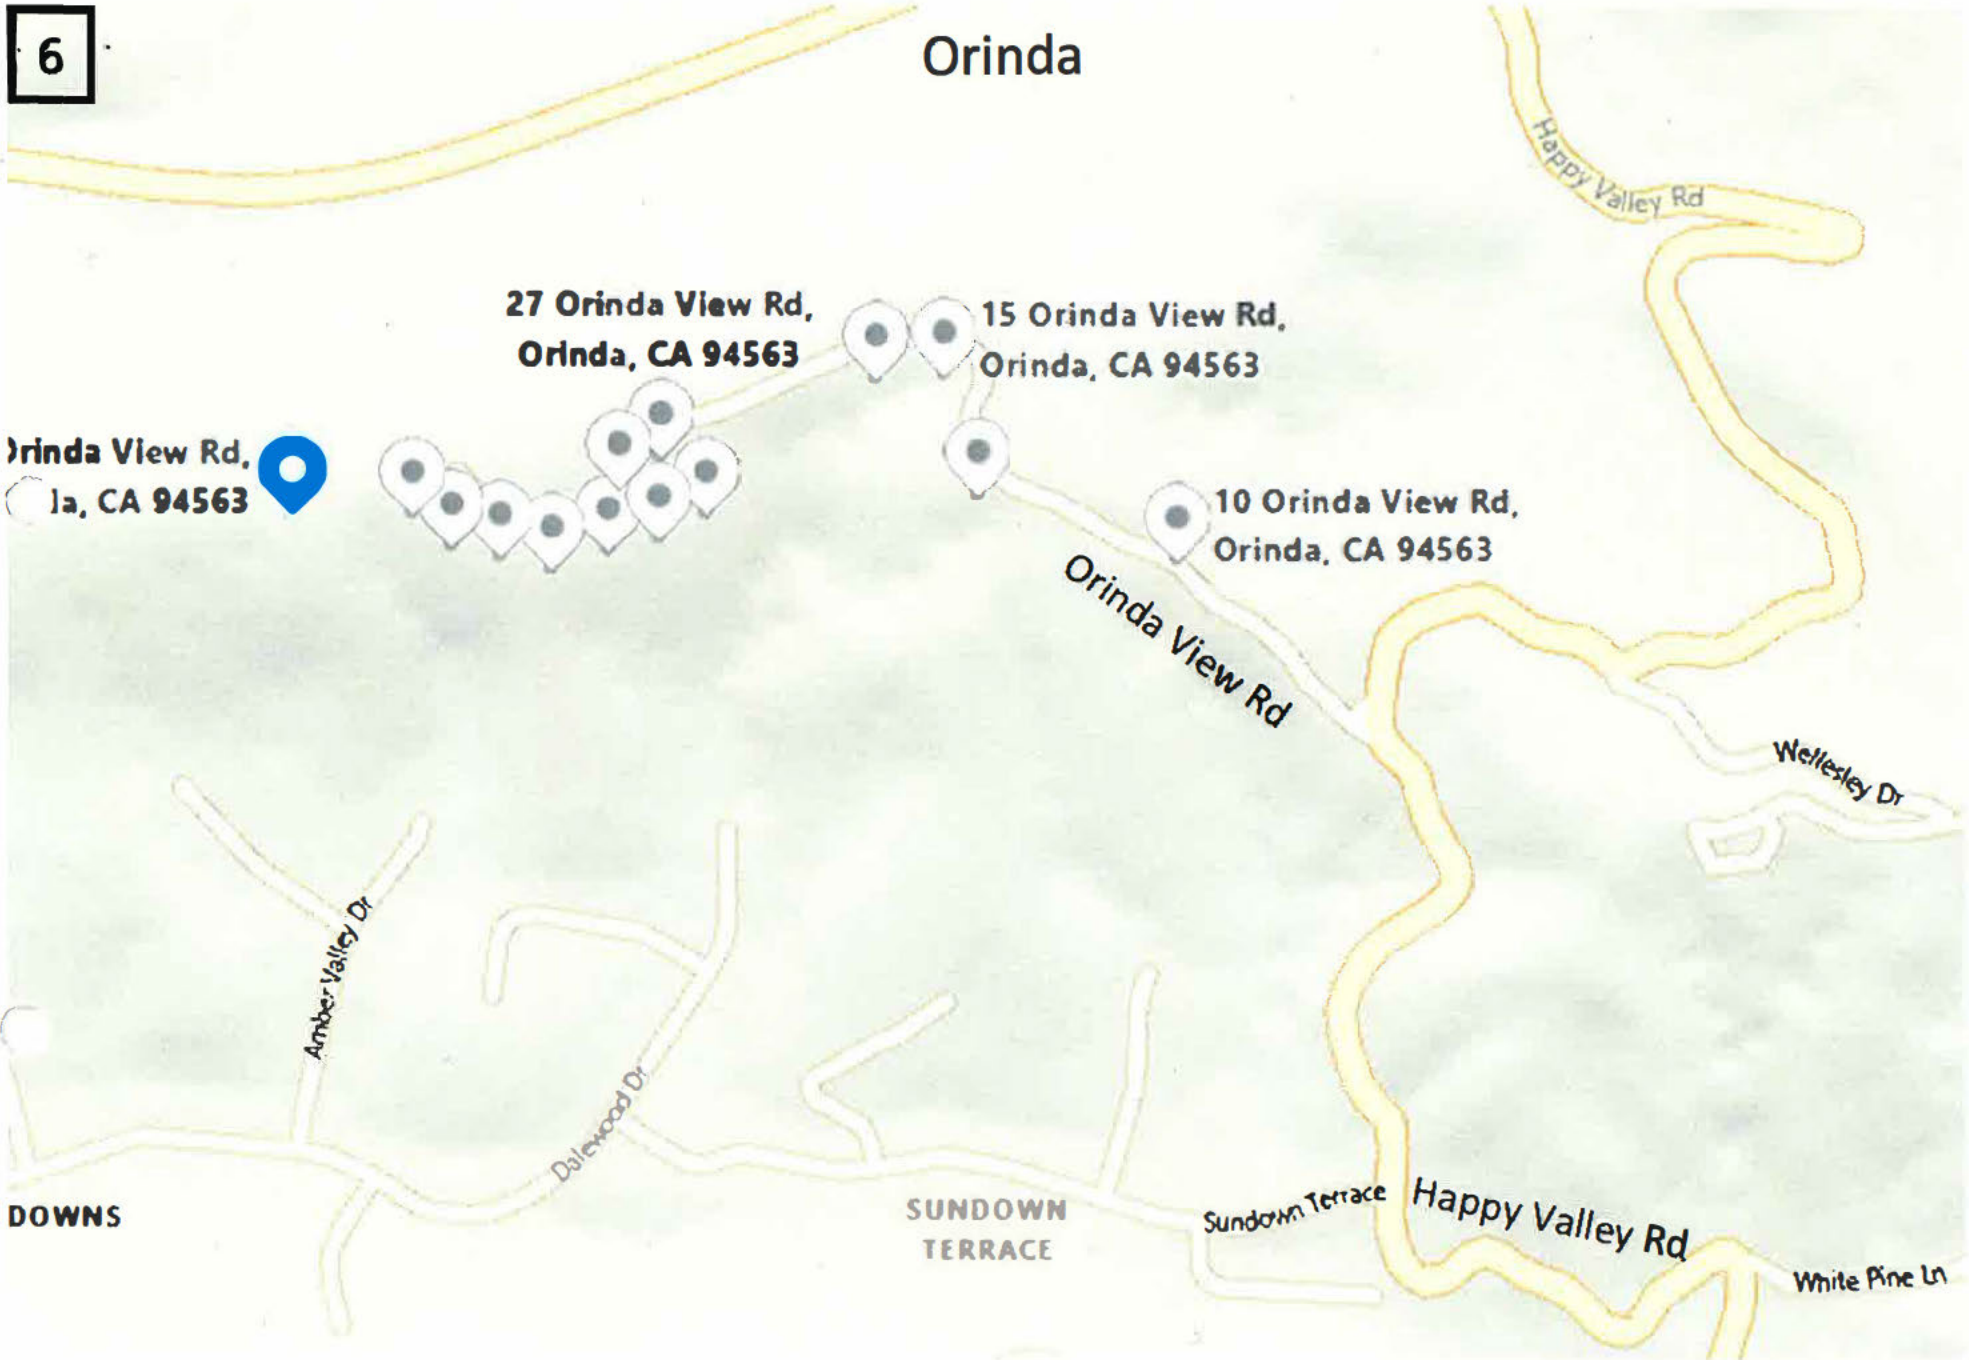

6

Orinda

27 Orinda View Rd,
Orinda, CA 94563

15 Orinda View Rd,
Orinda, CA 94563

Orinda View Rd,
Orinda, CA 94563

10 Orinda View Rd,
Orinda, CA 94563

DOWNS

SUNDOWN
TERRACE

Sundown Terrace

Happy Valley Rd

White Pine Ln

Amber Valley Dr

Dalewood Dr

Wellesley Dr

Orinda View Rd

Happy Valley Rd