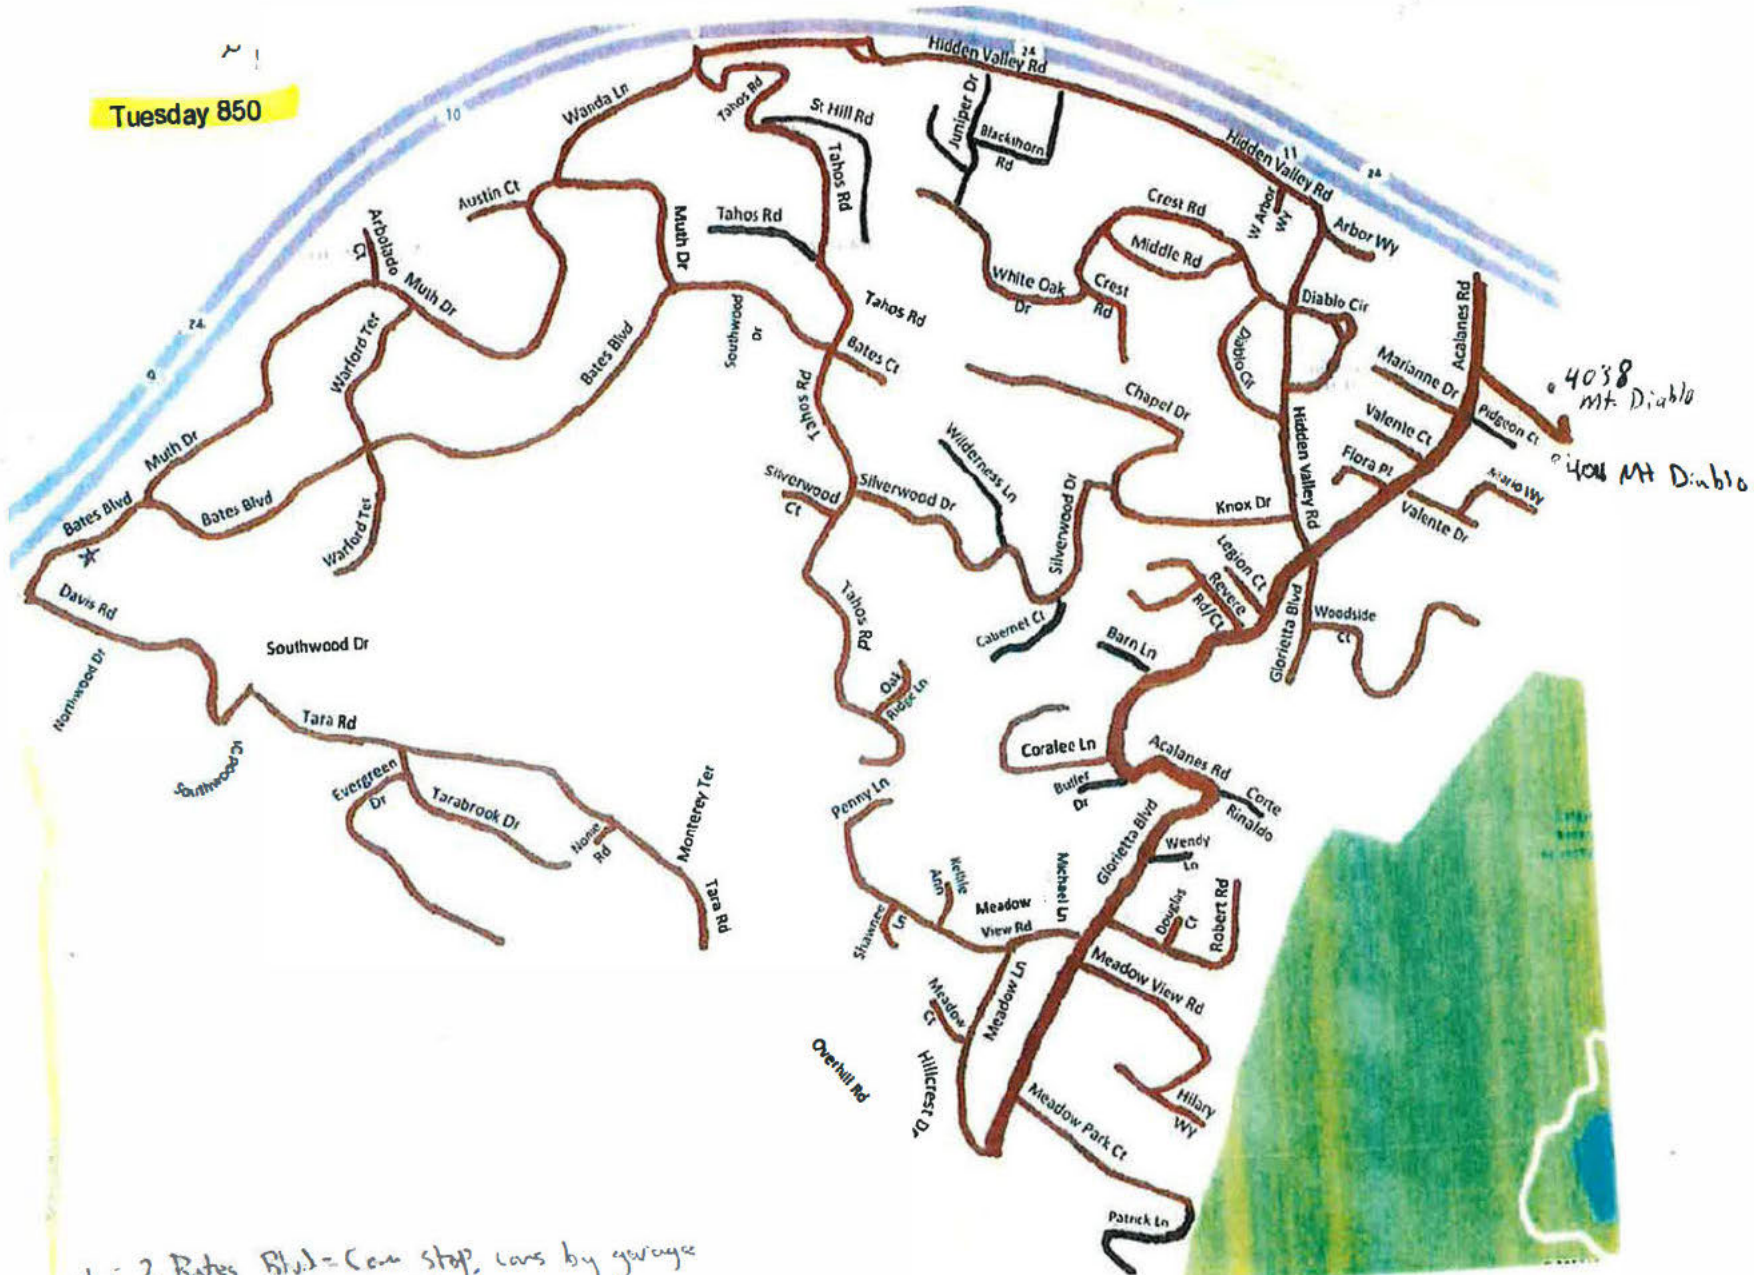

MONDAY

Routes 850-853

Monday 1850

Happy Valley Lane Back in Hot Account

DOWNTOWN MAYATE

Monday 1852

TUESDAY

Tuesday 850

☆ = 2 Bates Blvd = Can stop cars by garage return after service.

Tuesday 2851

* 4 houses, back in off of Alice Ln

Tuesday 2852

Tuesday 2853

El Camino Moraga

Valencia Rd

Moraga WY