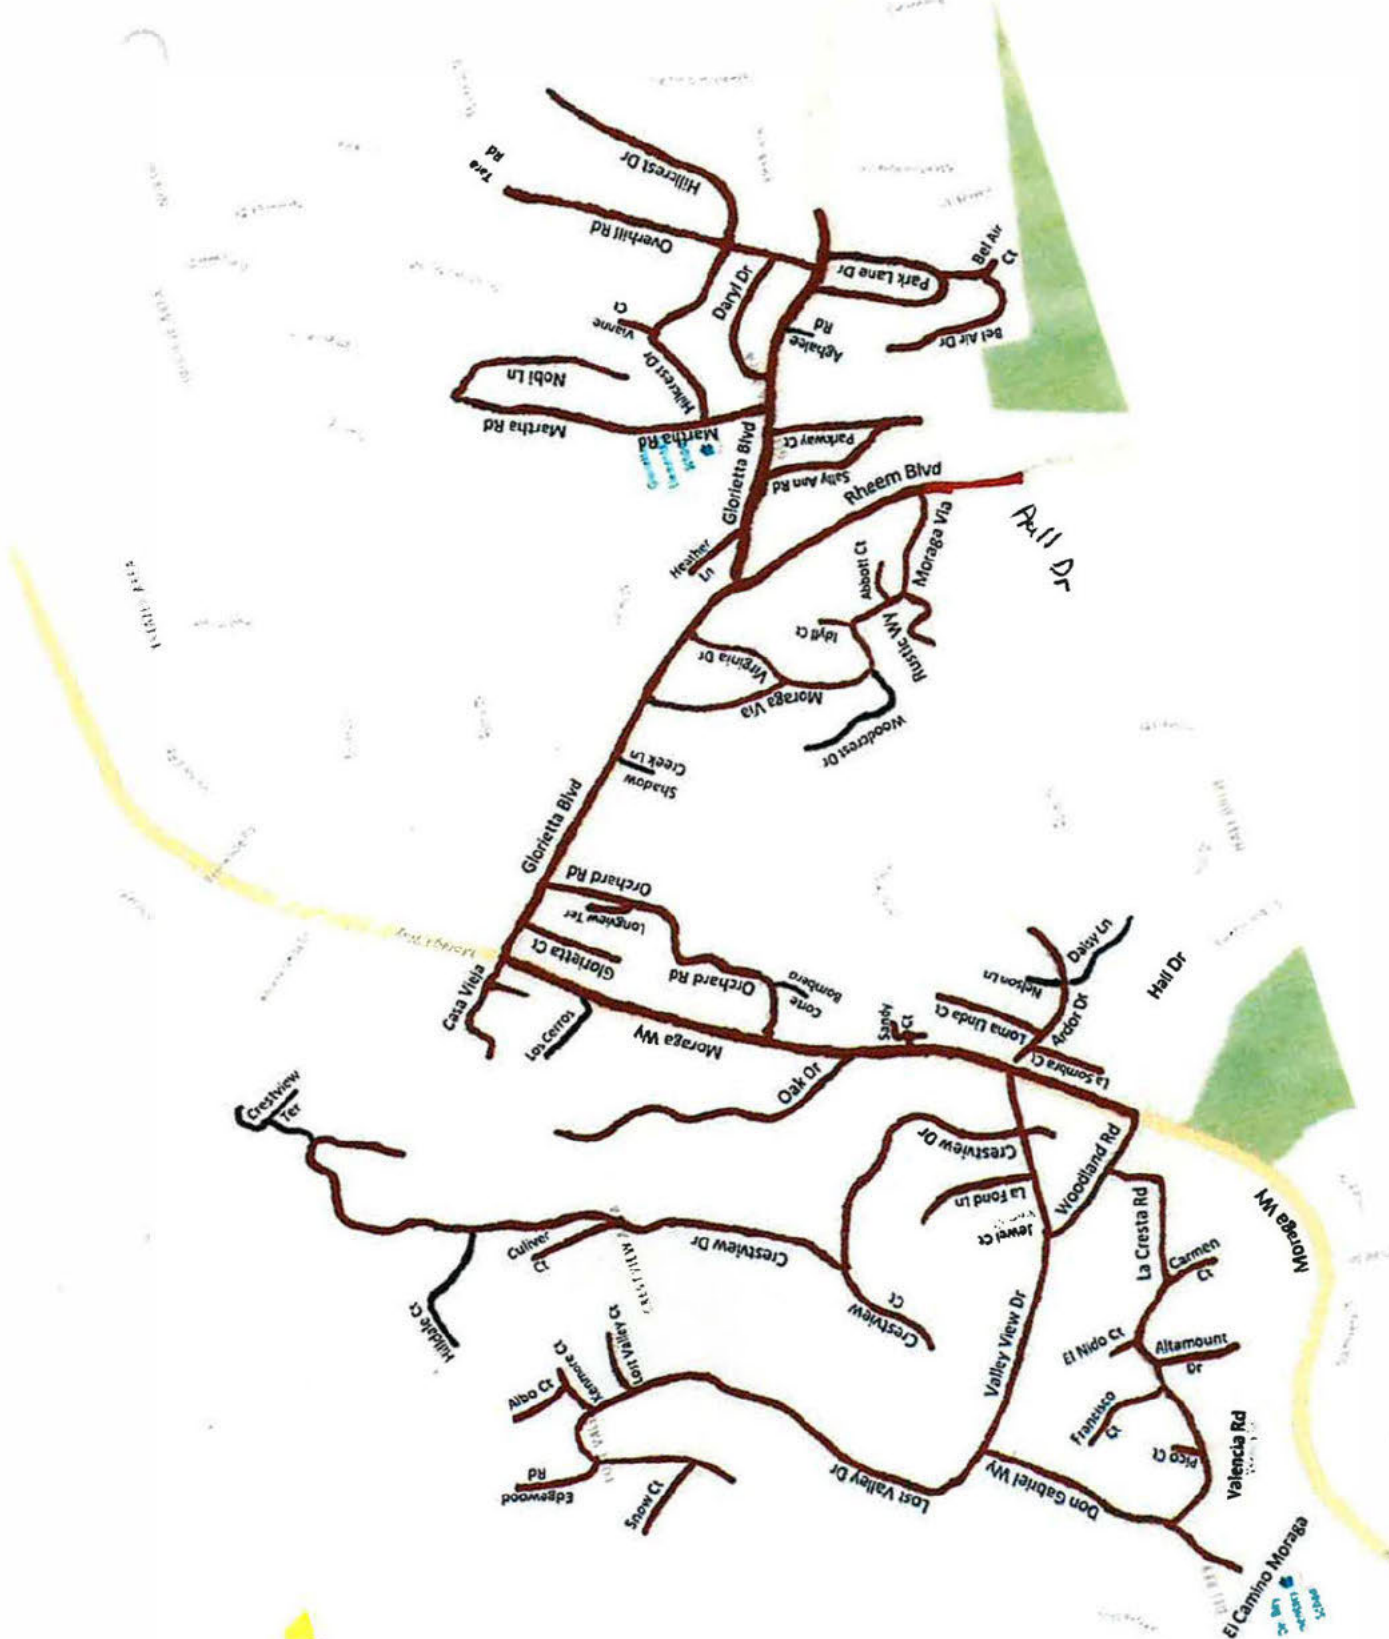

☆ = 2 Bates Blvd = Can stop cars by garage return after service.

Tuesday 2851

* 4 houses, back in off of Alice Ln

Tuesday 2852

Tuesday 2853

El Camino Moraga

Valencia Rd

Moraga WY

Hill Dr

Woodcrest Dr

Rheem Blvd

Bel Air Dr

P-11 Dr

Altamont Dr

La Cresta Rd

Woodland Rd

Oak Ct

Sweet Dr

Sweet Ct

Burton Dr

Apache Ct

JD Stem

Somerset Dr

Dorcen Ave