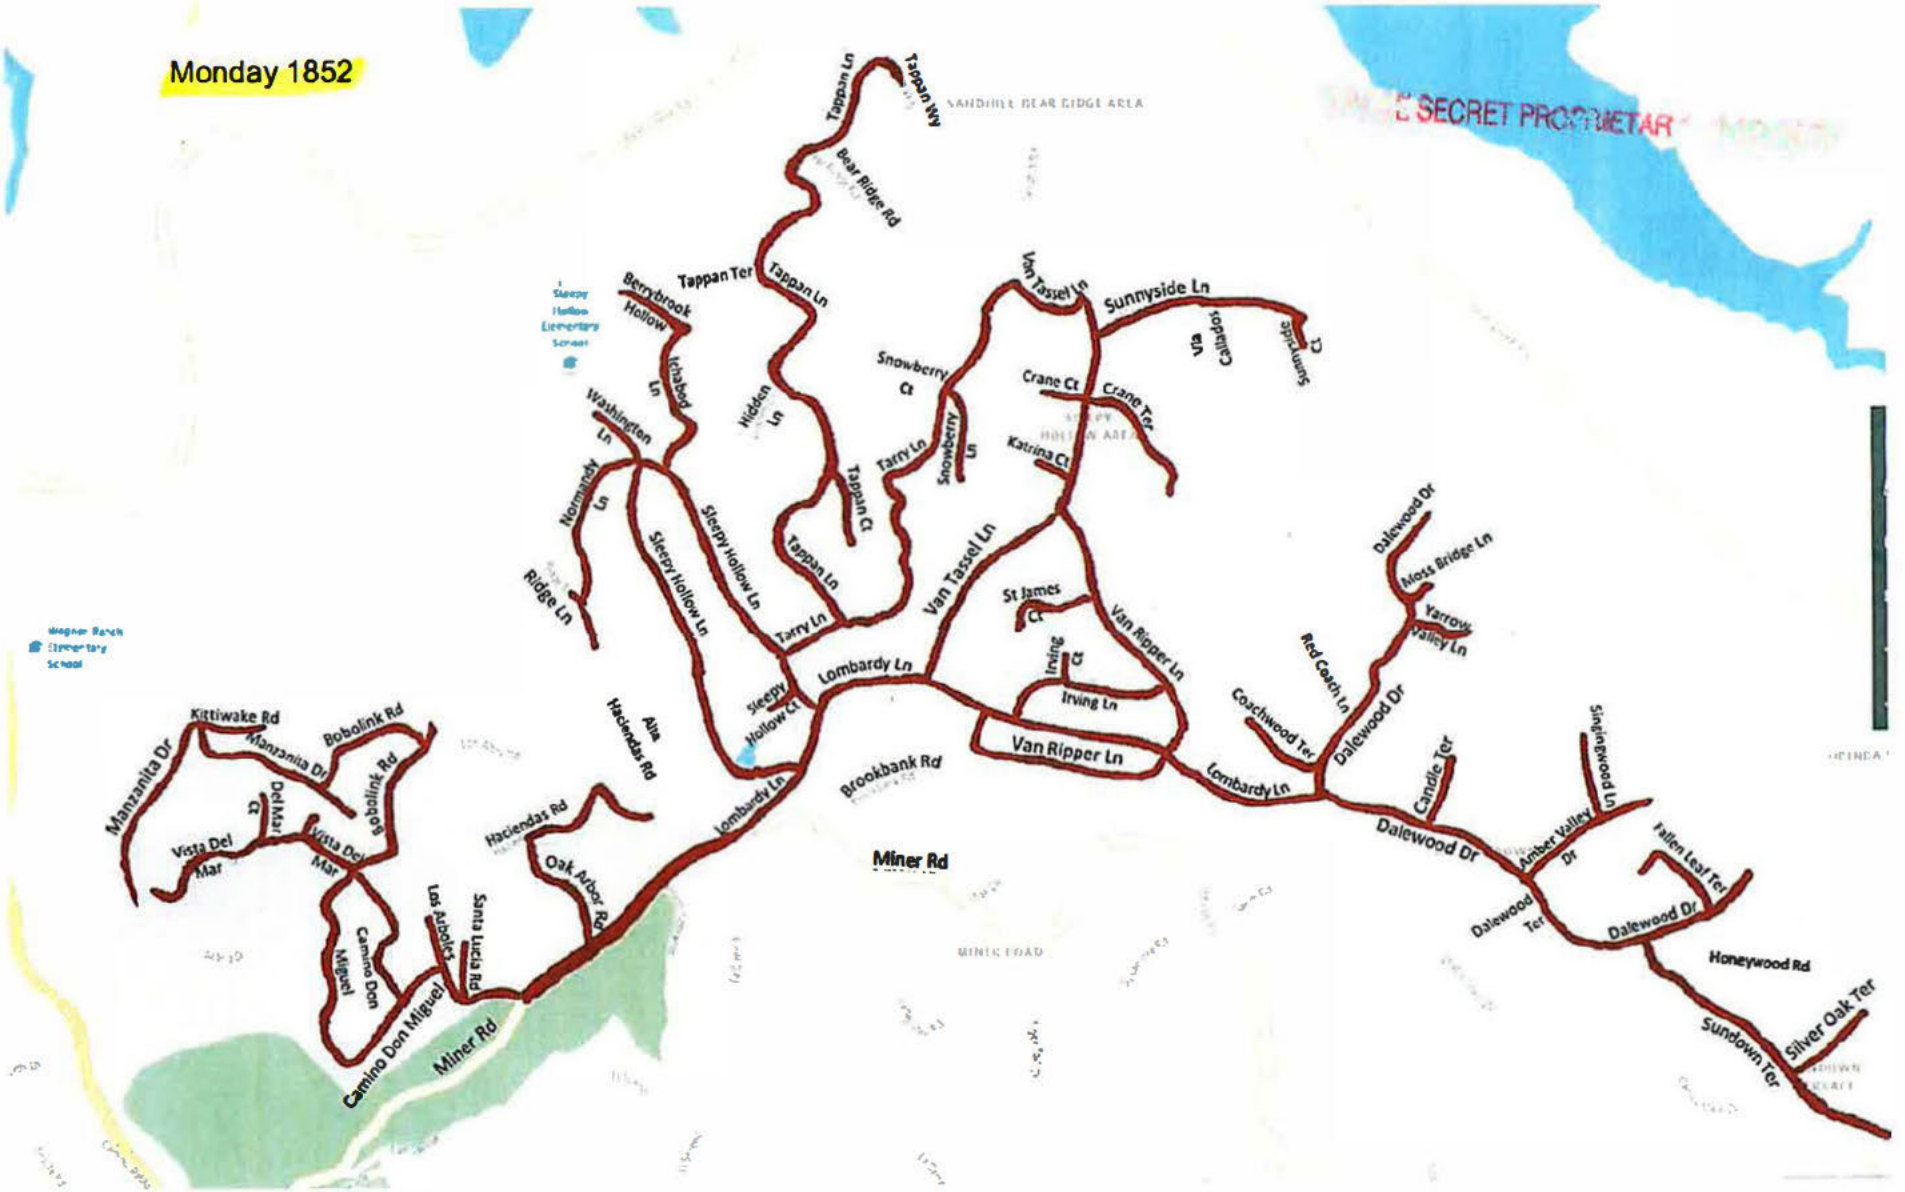

MONDAY

Routes 850-853

Monday 1850

Happy Valley Lane Back in Hot Account

DOWNTOWN MAYATE

Monday 1852

TUESDAY

Tuesday 850

☆ = 2 Bates Blvd = Can stop cars by garage return after service.

Tuesday 2851

* 4 houses, back in off of Alice Ln

Tuesday 2852

Tuesday 2853

El Camino Moraga

Valencia Rd

Moraga WY

Hill Dr

Woodcrest Dr

Rheem Blvd

Bel Air Dr

P-11 Dr

Altamont Dr

La Cresta Rd

Woodland Rd