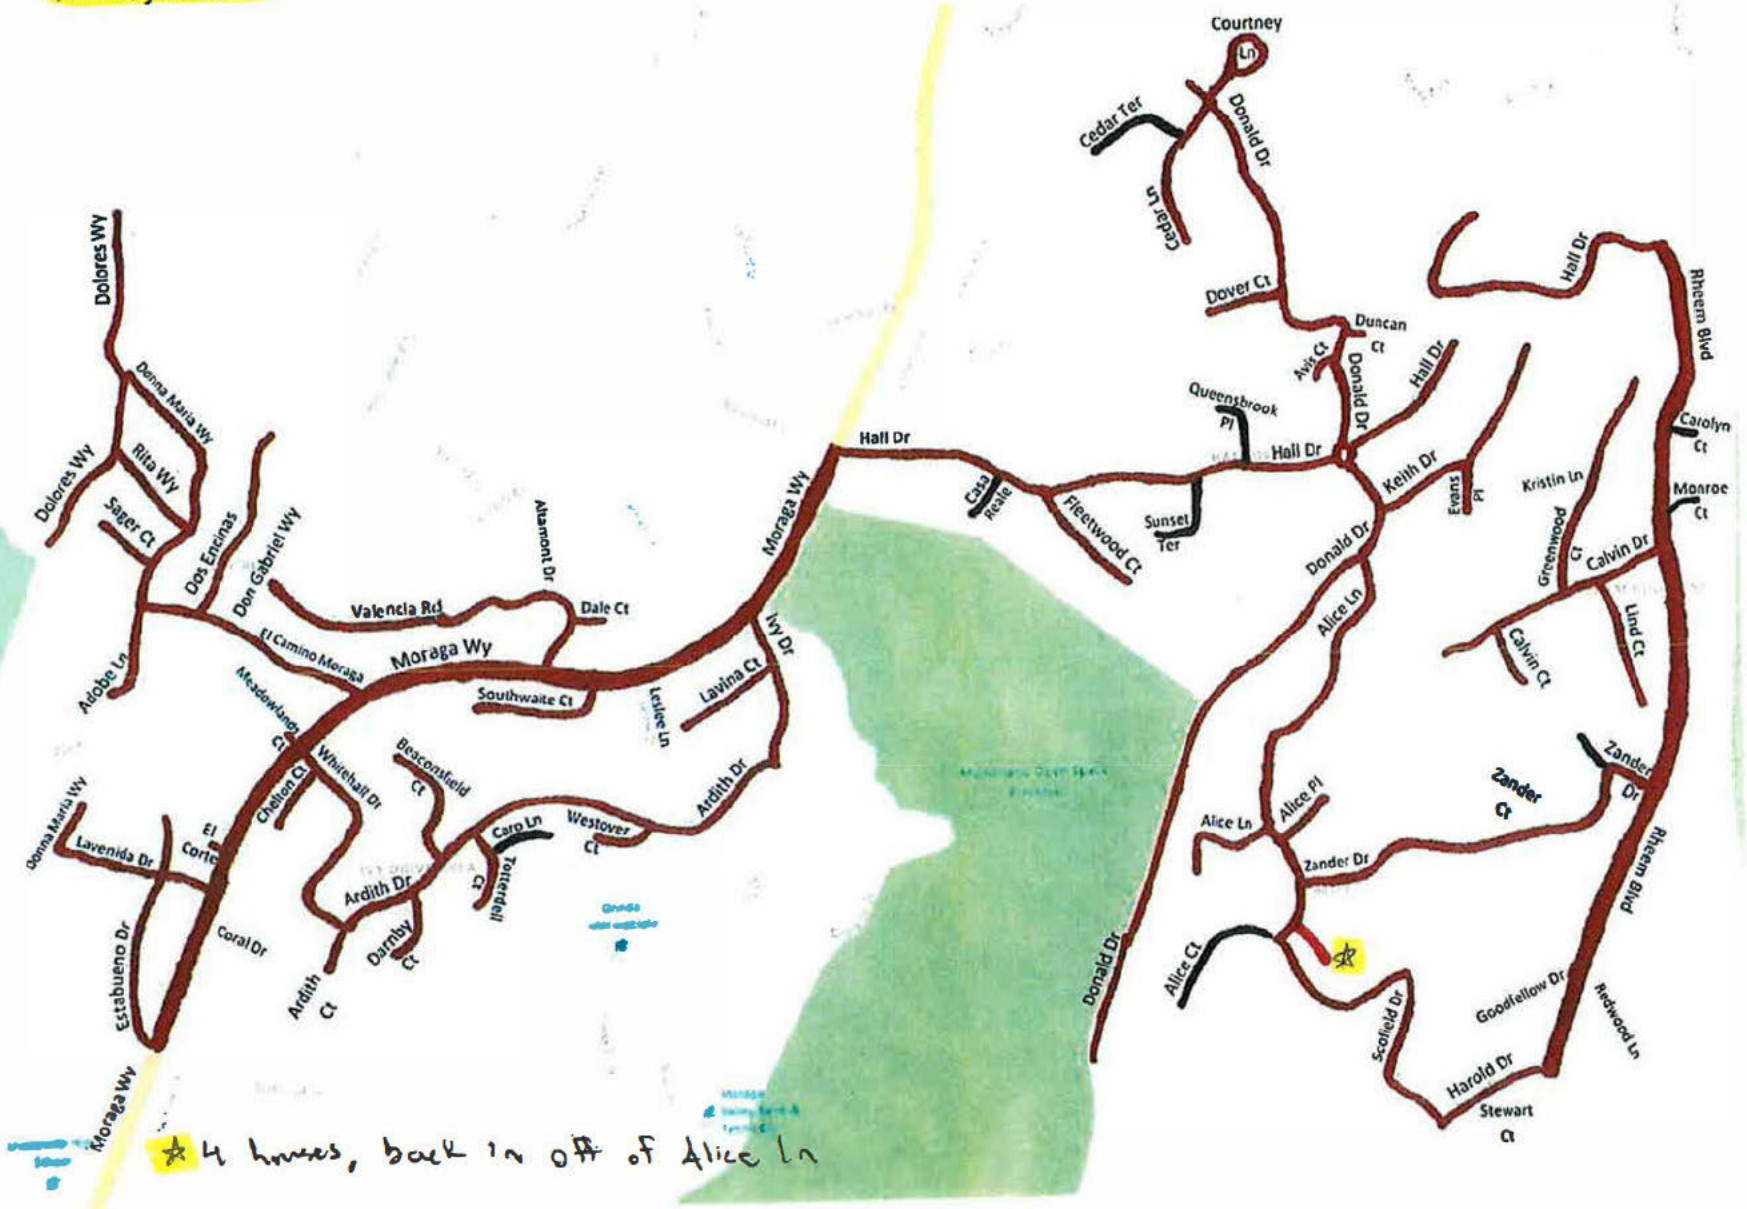

MONDAY

Routes 850-853

Monday 1850

Happy Valley Lane Back in Hot Account

DOWNTOWN MAYATE

Monday 1852

TUESDAY

Tuesday 850

☆ = 2 Bates Blvd = Can stop cars by garage return after service.

Tuesday 2851

* 4 houses, back in off of Alice Ln

Tuesday 2852

Tuesday 2853

El Camino Moraga

Valencia Rd

Moraga WY

Hill Dr

Woodcrest Dr

Rheem Blvd

Bel Air Dr

P-11 Dr

Altamont Dr

La Cresta Rd

Woodland Rd