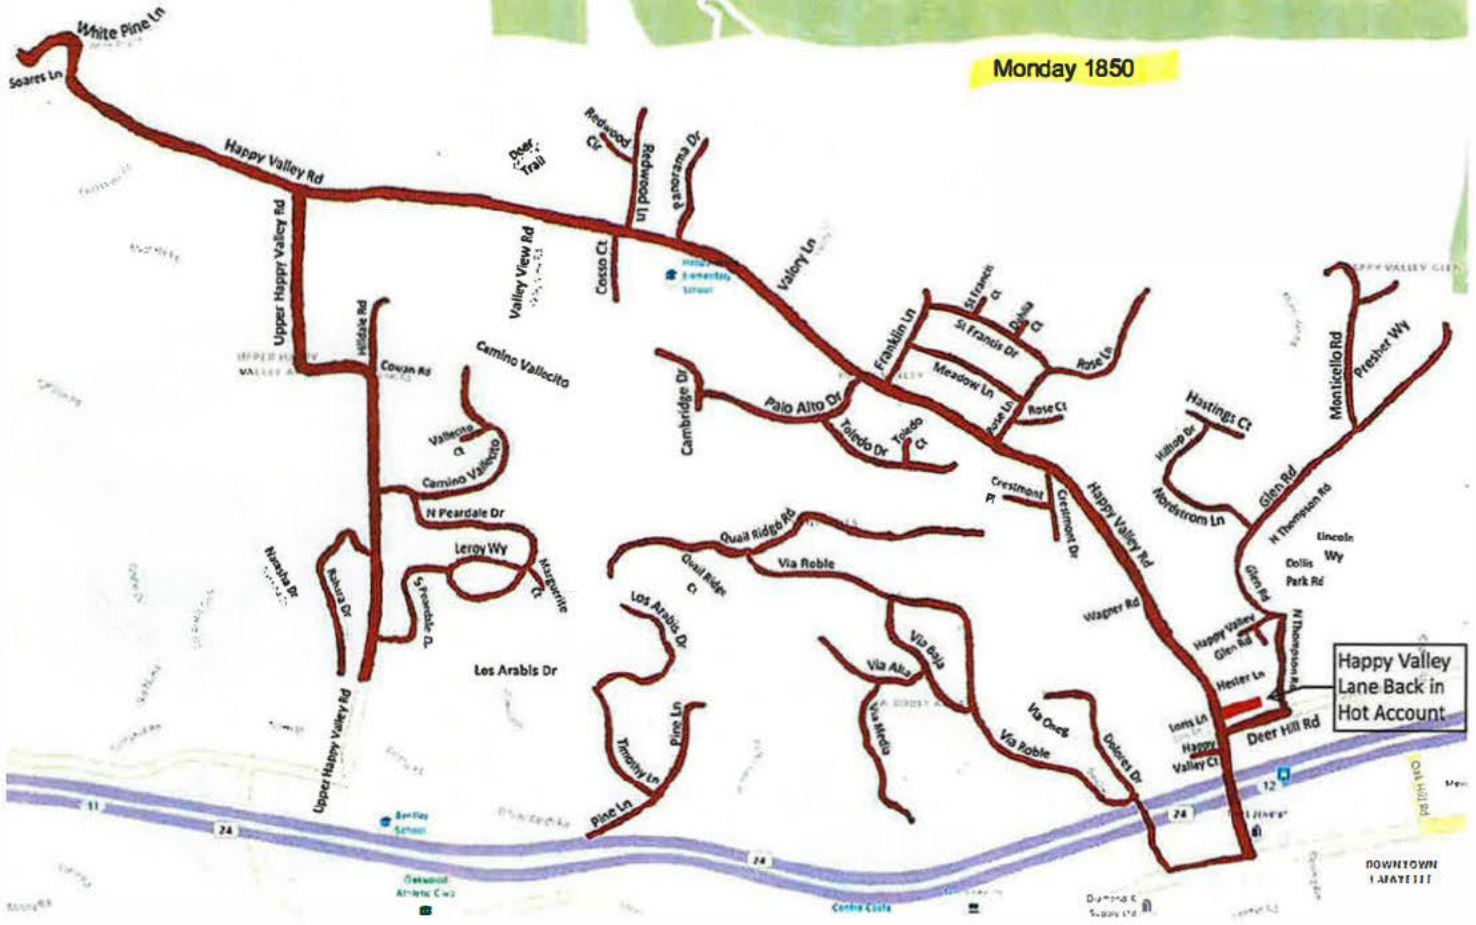

MONDAY

Routes 850-853

Monday 1850

Happy Valley Lane Back in Hot Account

DOWNTOWN MAYATE

Monday 1852

TUESDAY

Tuesday 850

☆ = 2 Bates Blvd = Can stop cars by garage return after service.

Tuesday 2851

* 4 houses, back in off of Alice Ln

Tuesday 2852

Tuesday 2853

El Camino Moraga

Valencia Rd

Moraga WY