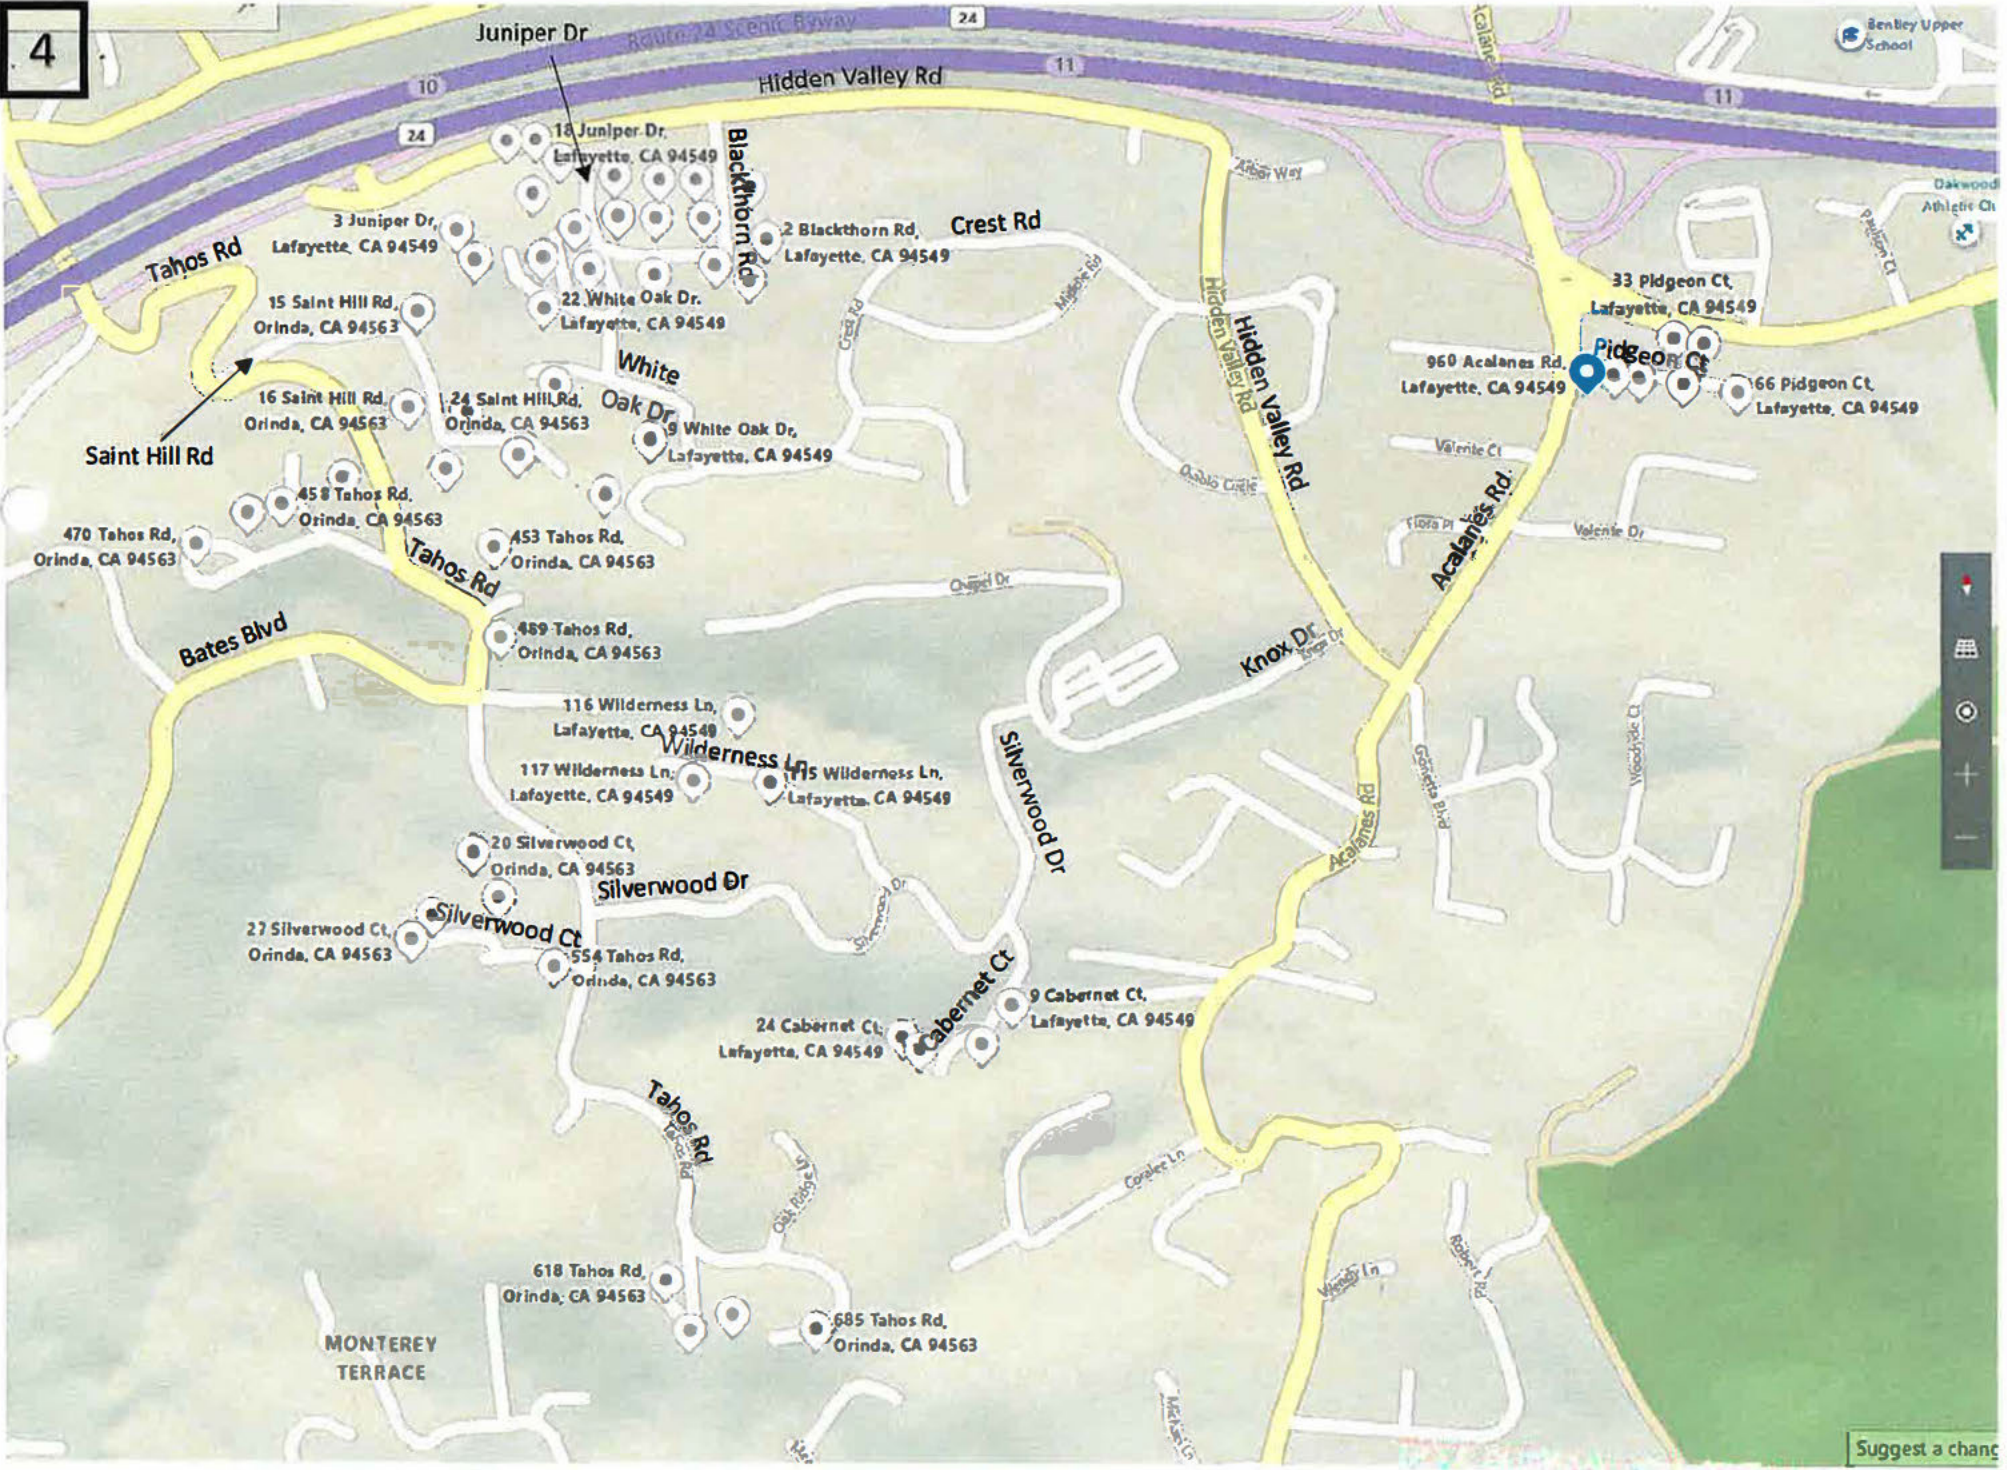

4

Suggest a change