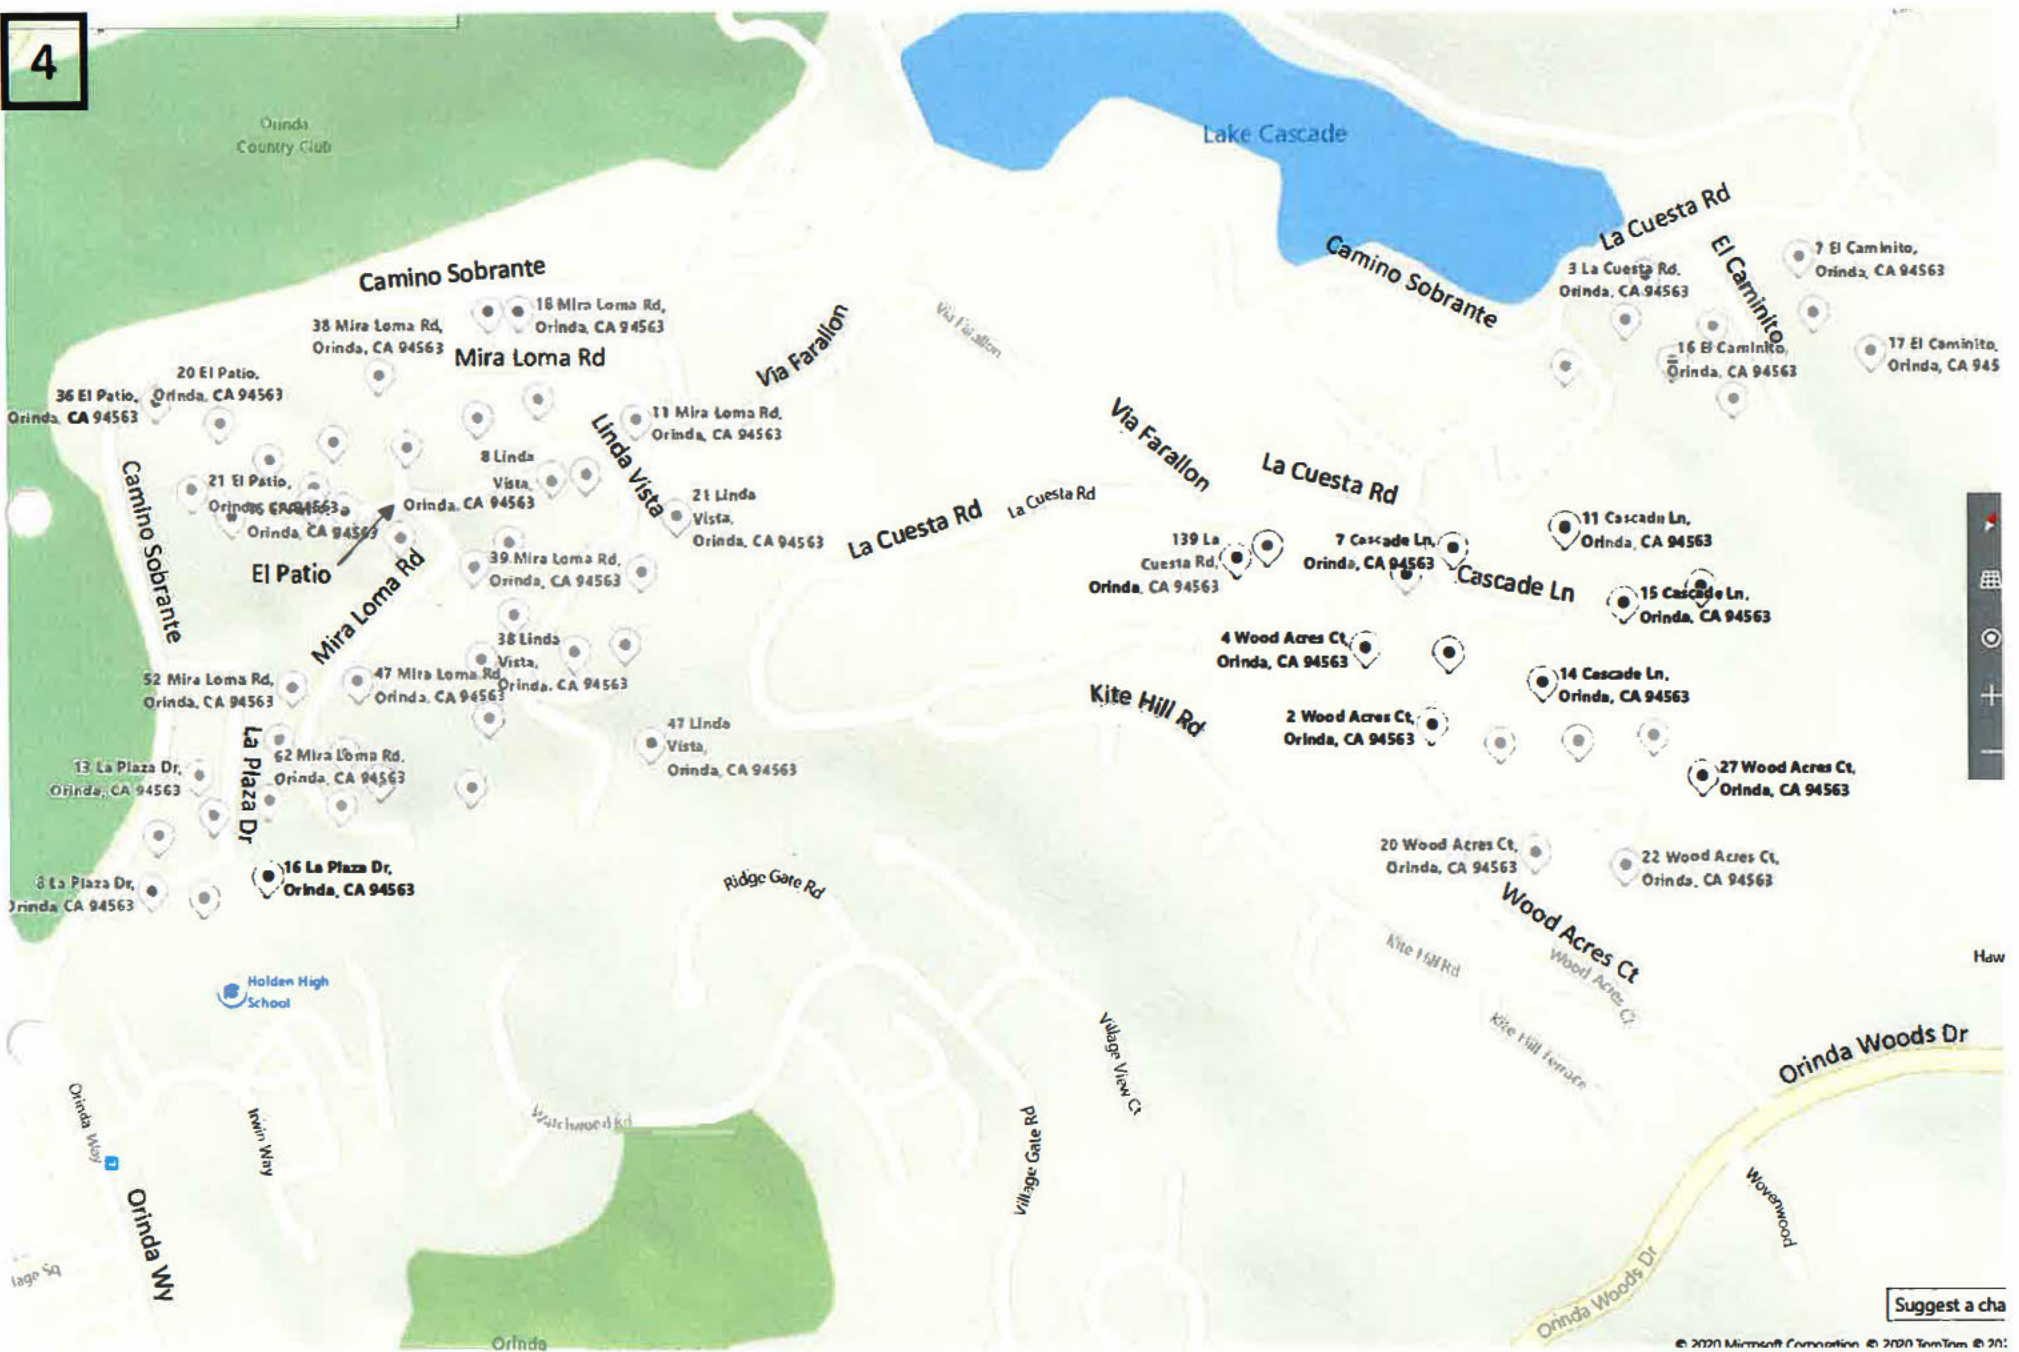

MONDAY

Routes 860-862

Monday 860

4120 Happy Valley Rd, Lafayette, CA 94549

Suggest a

From Map 2

Suggest a cha

Search 