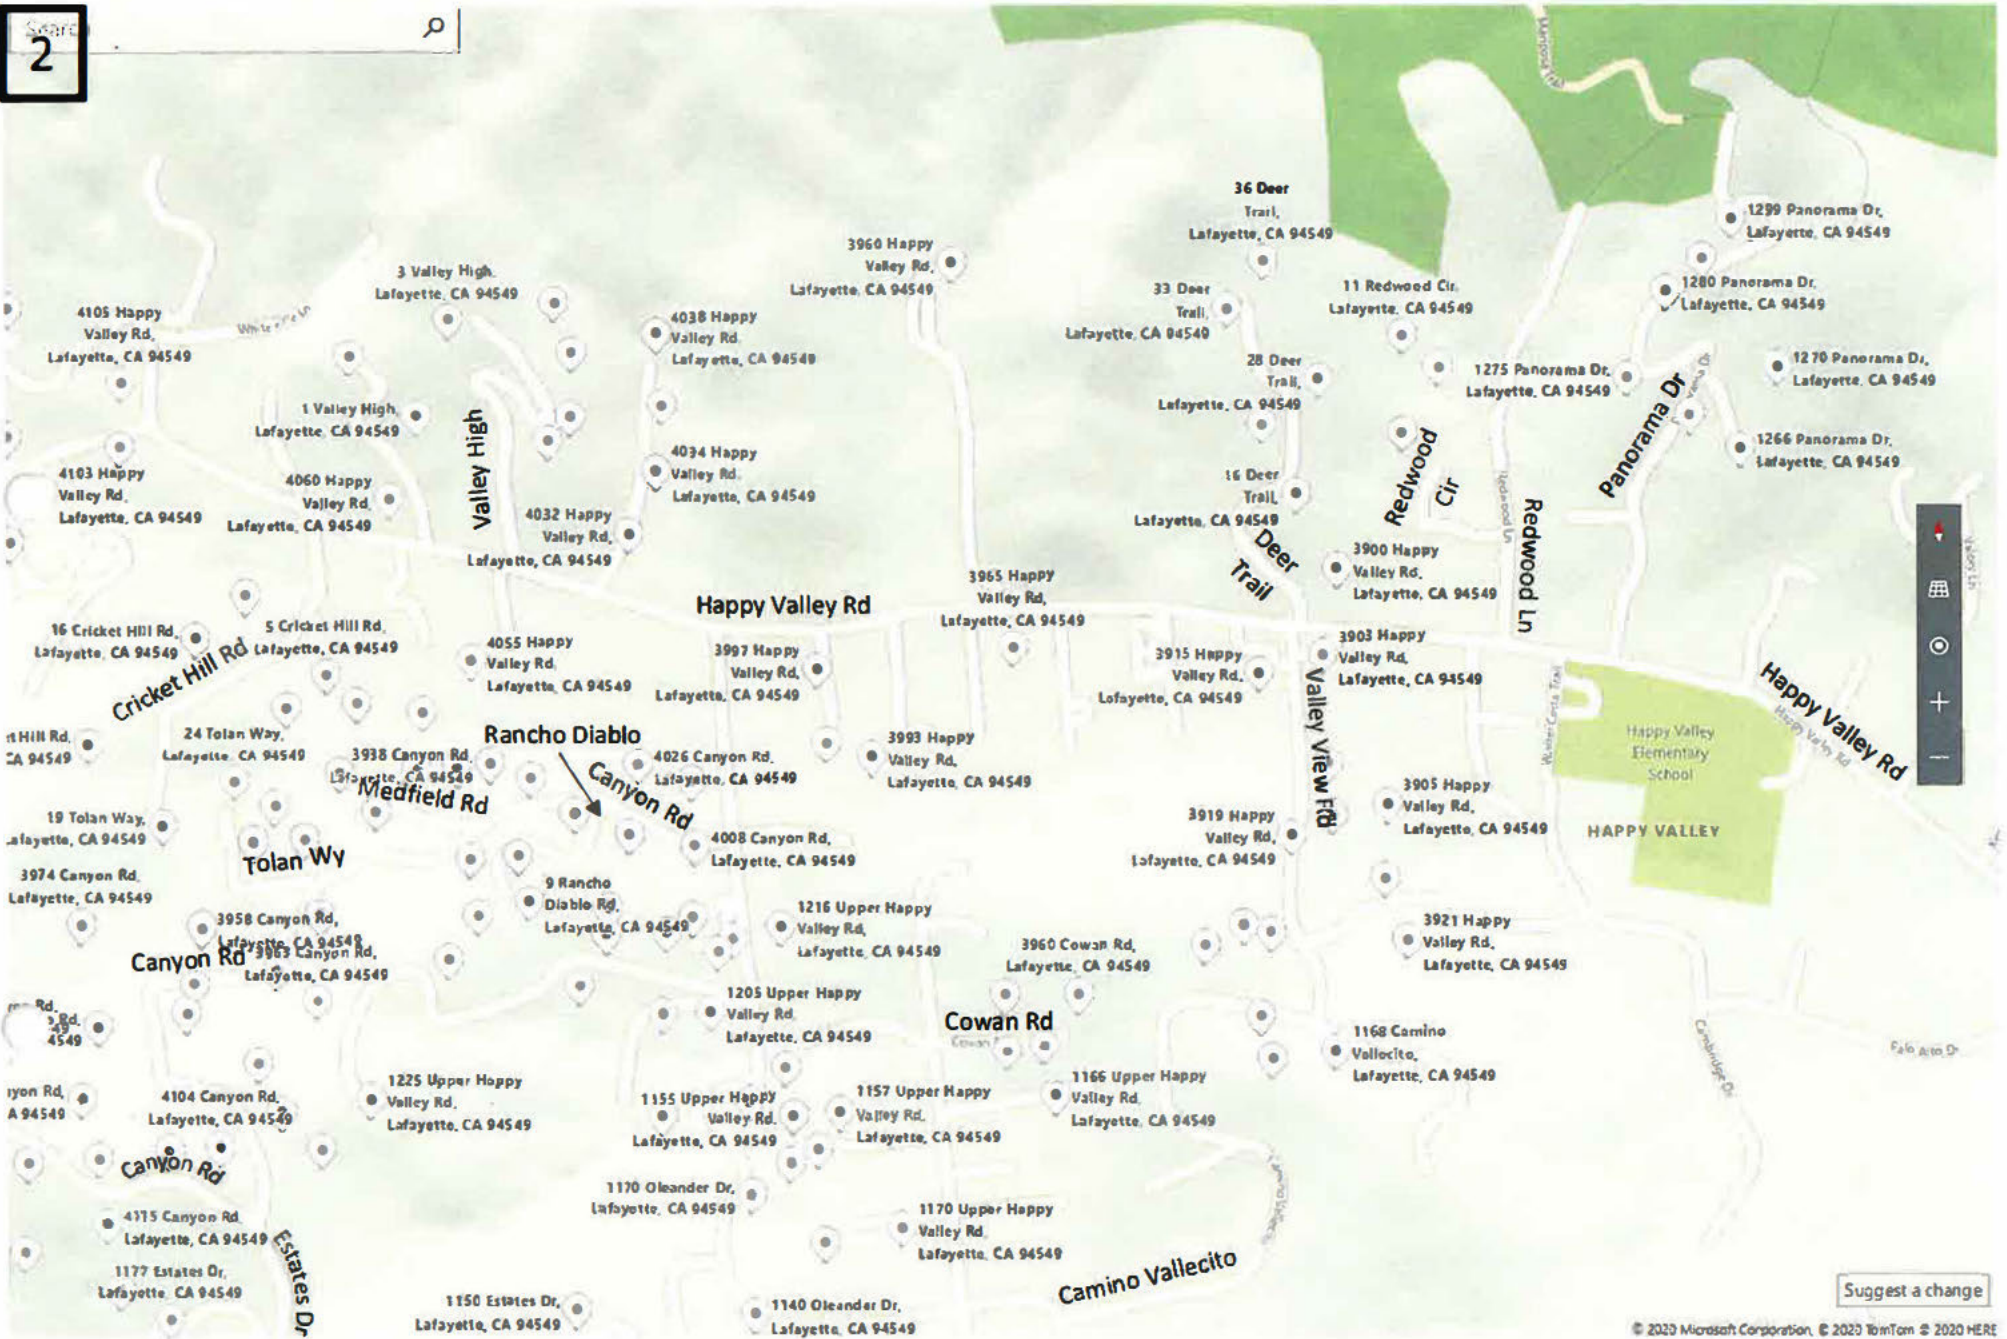

Suggest a change