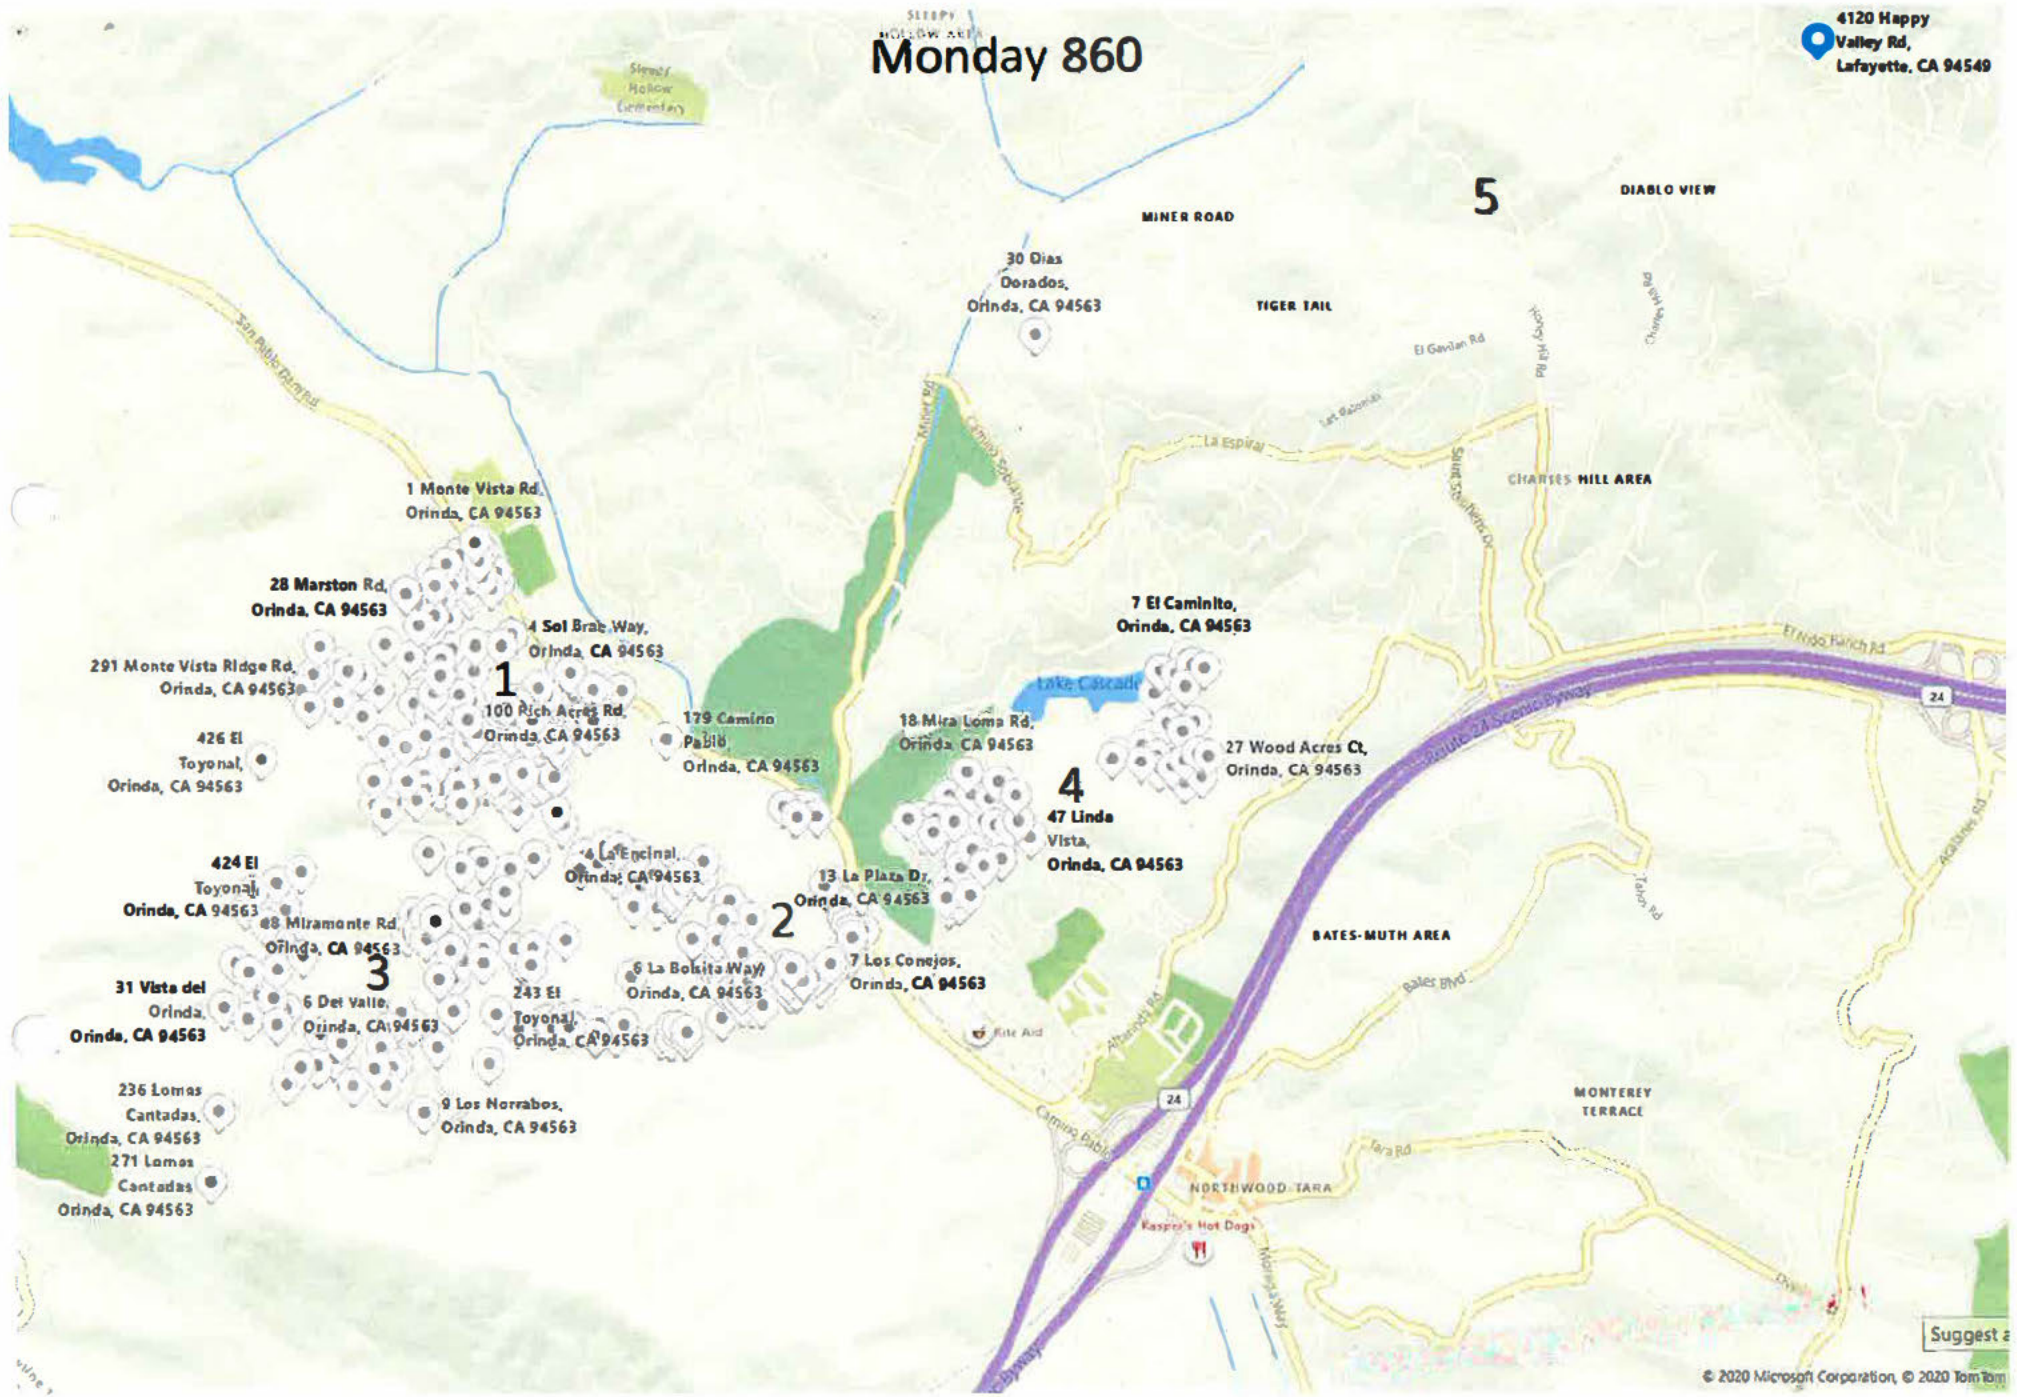

MONDAY

Routes 860-862

Monday 860

4120 Happy Valley Rd, Lafayette, CA 94549

Suggest a

From Map 2

Suggest a cha

Search 