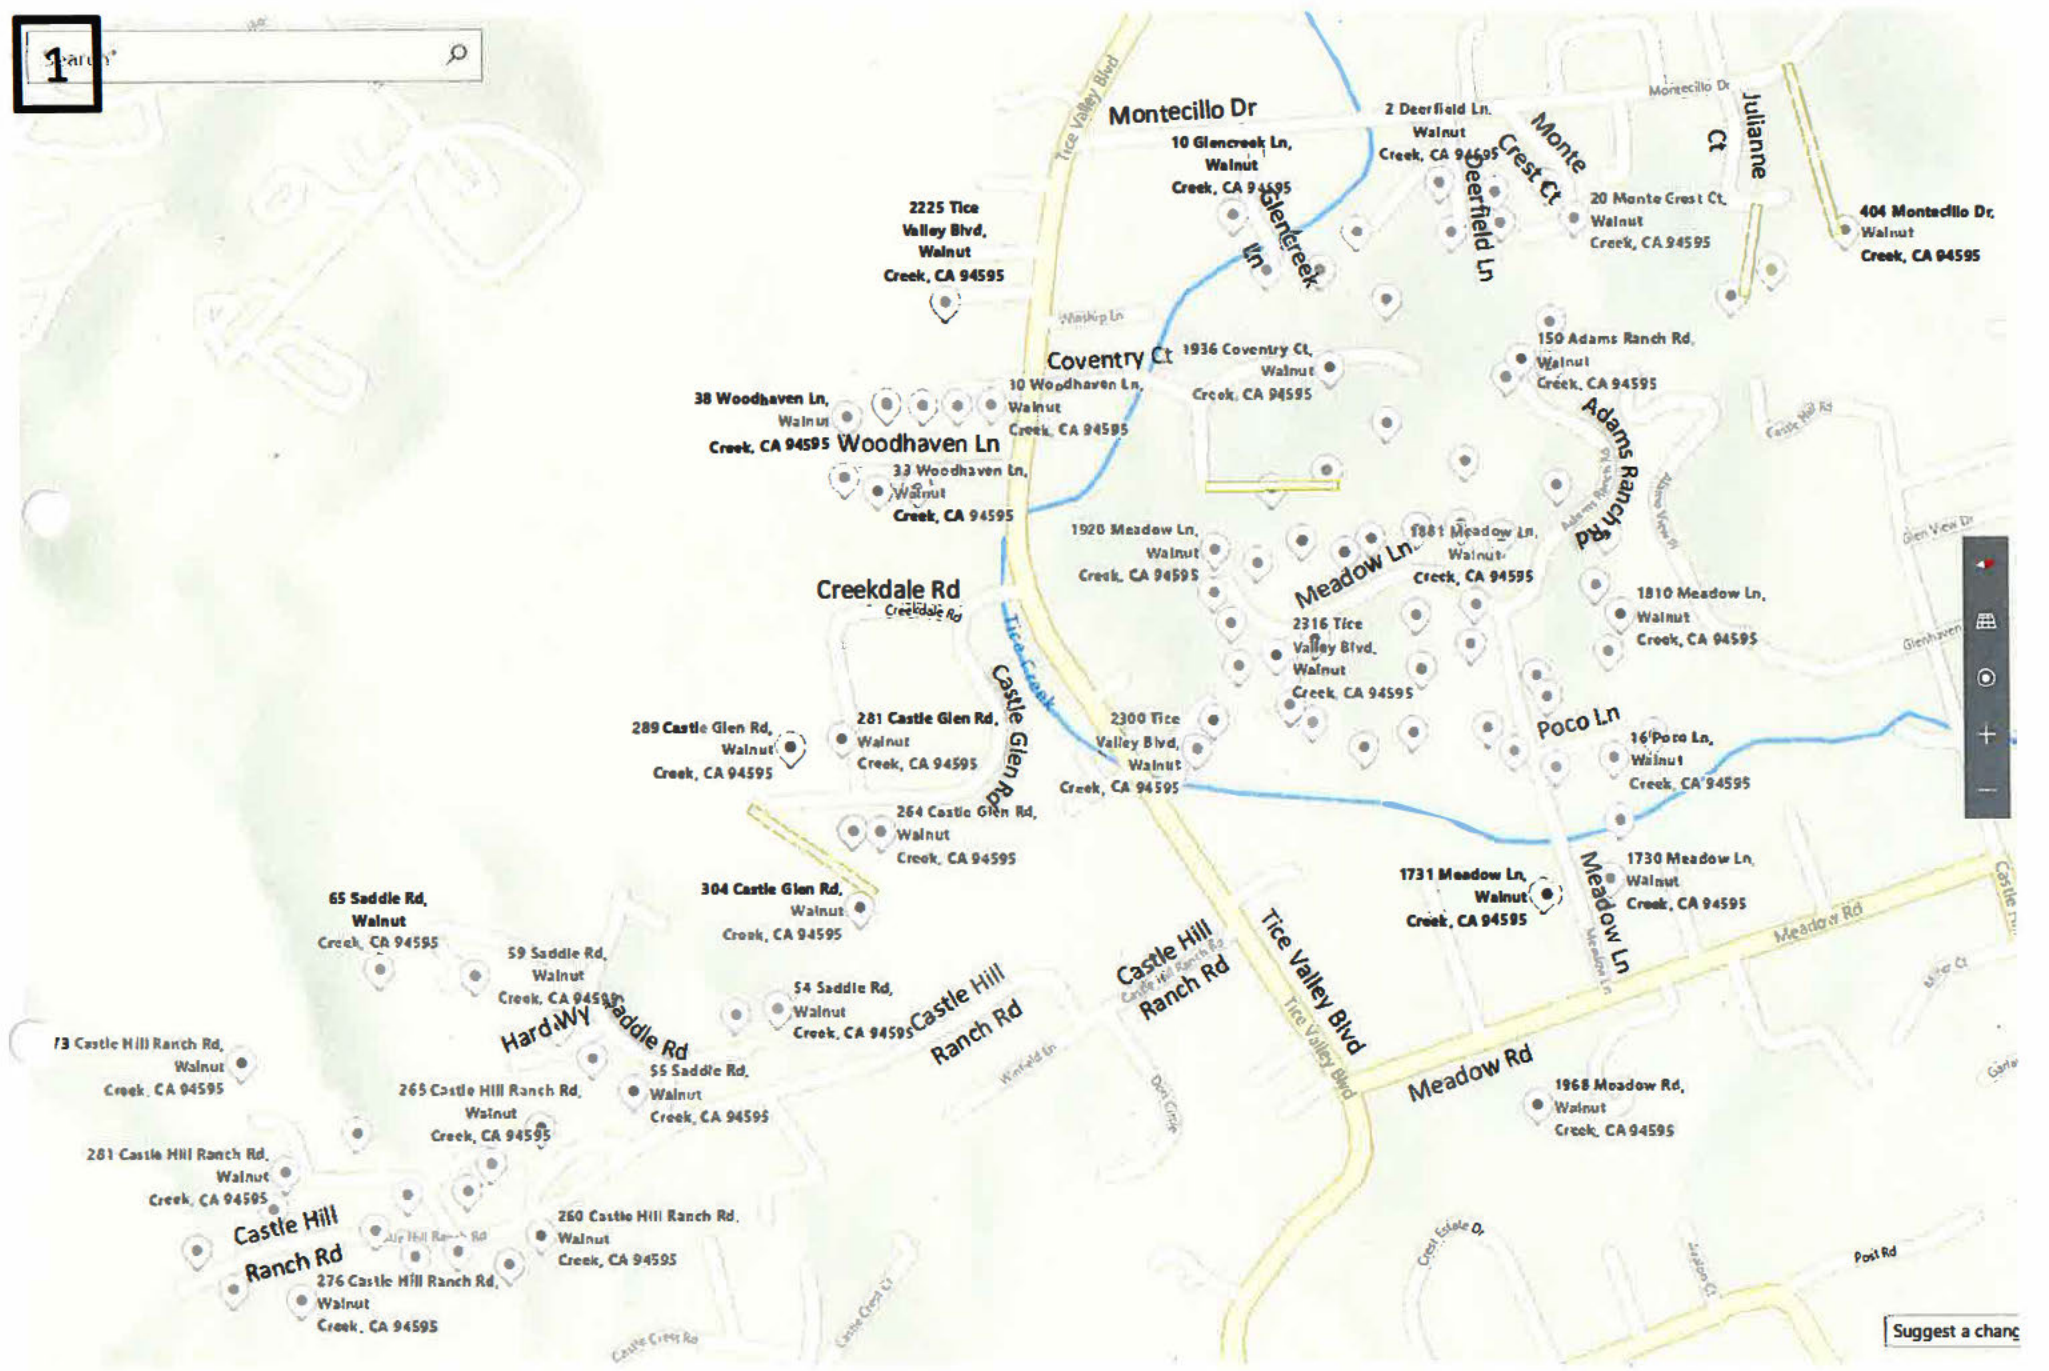

Suggest a change

© 2020 Microsoft Corporation © 2020 TomTom © 2020 HERE

Suggest a change

3

4 Henri Hill Ln, Lafayette, CA 94549

6 Henri Hill Ln, Lafayette, CA 94549

1 Henri Hill Ln, Lafayette, CA 94549

Henri Hill Ln