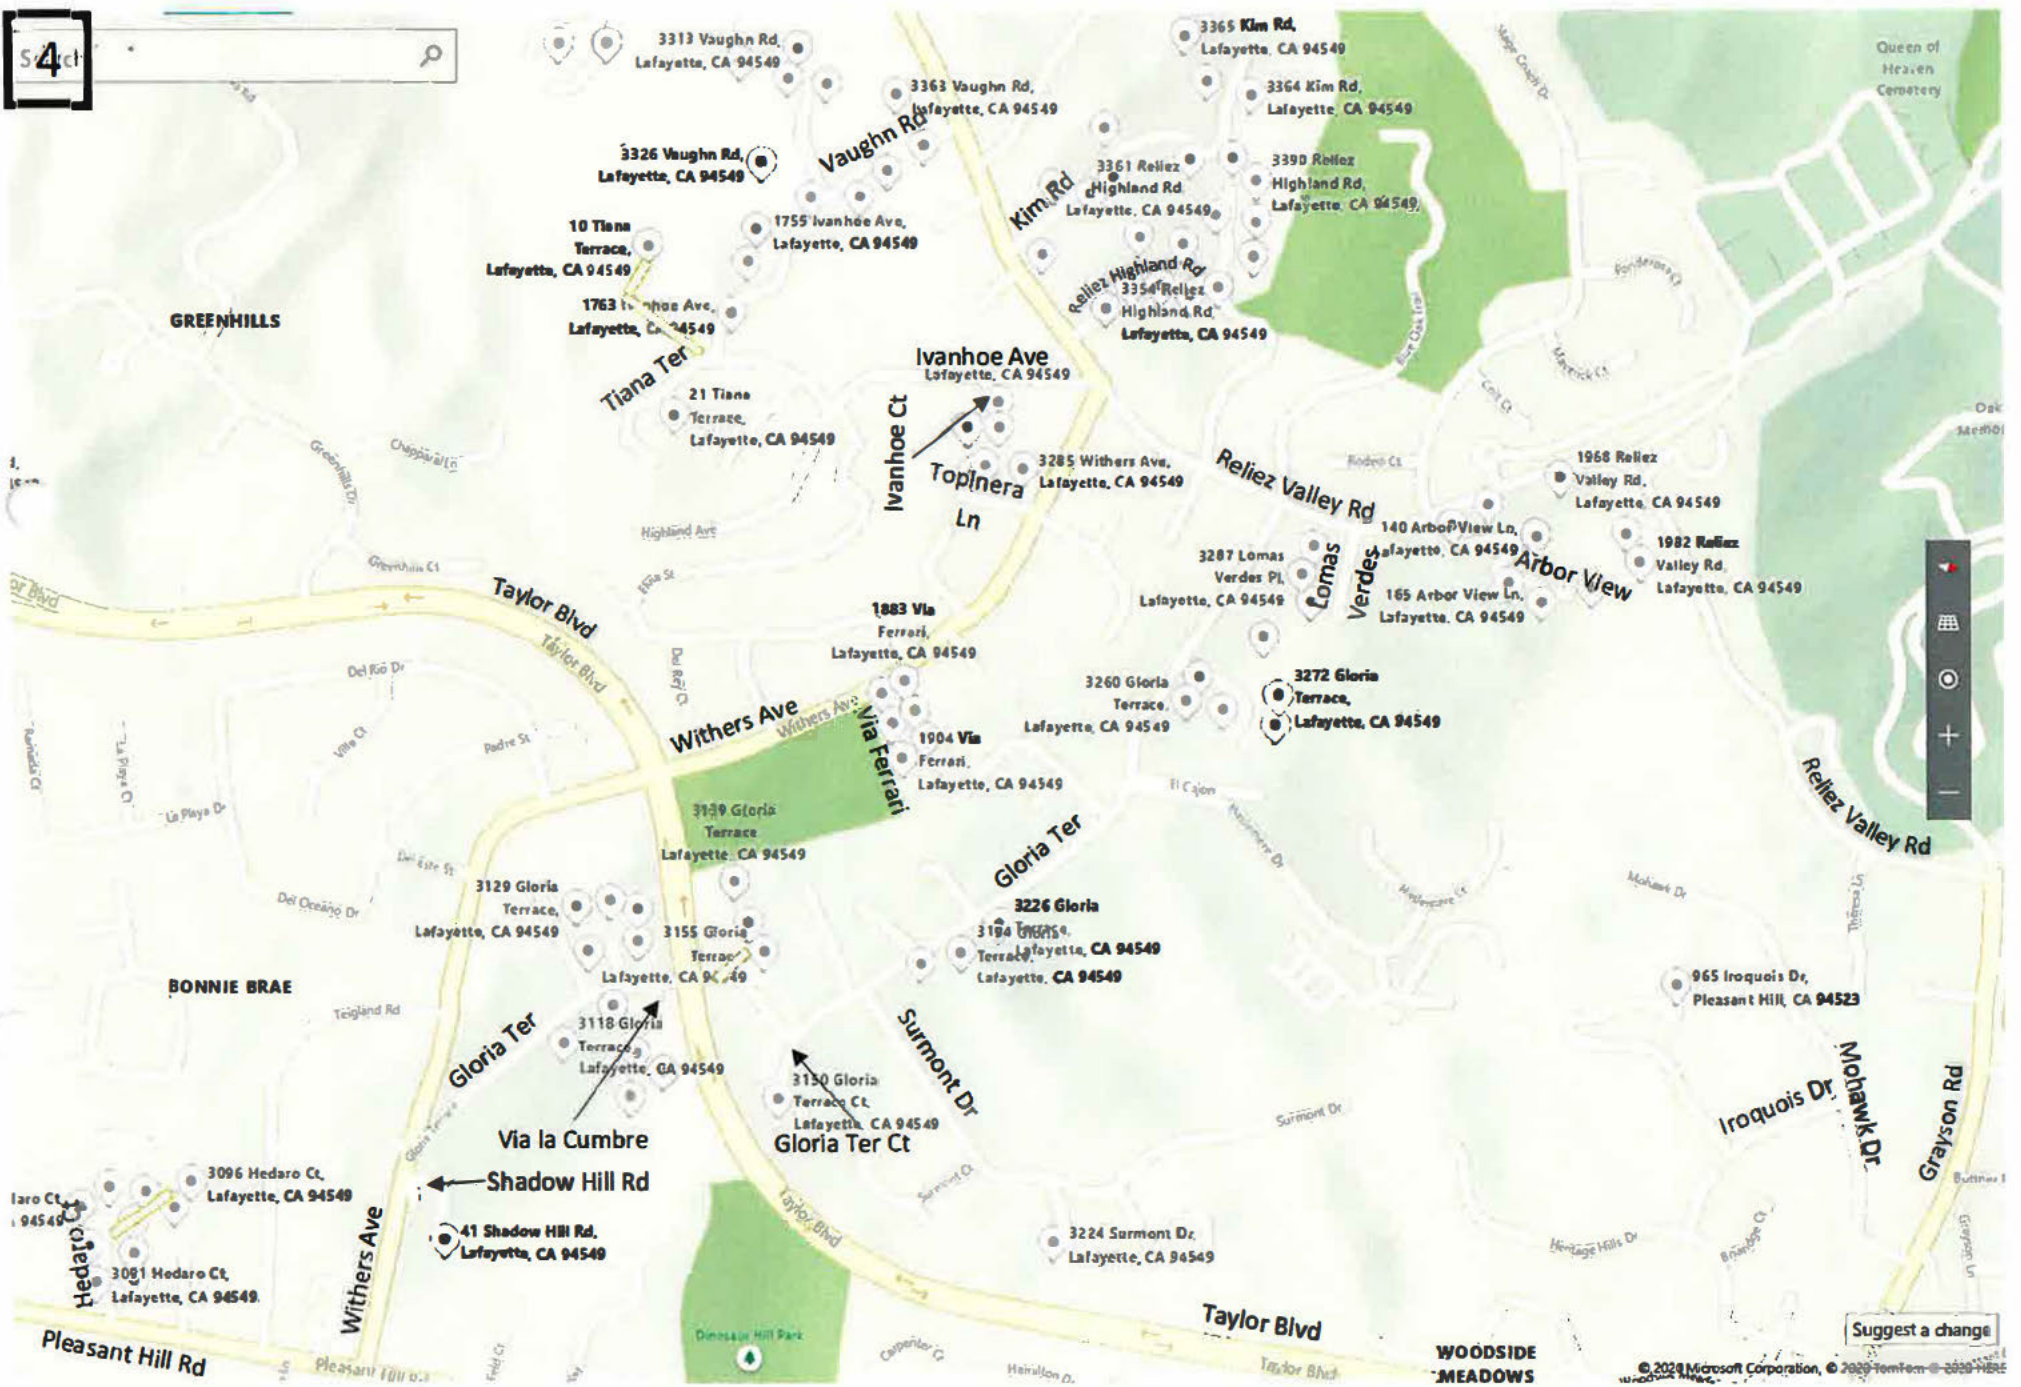

1 Reliez Manor Ct,
Lafayette, CA 94549

Suggest a

1473 Reliez

Search

Friday 861

Search 1

2

Search