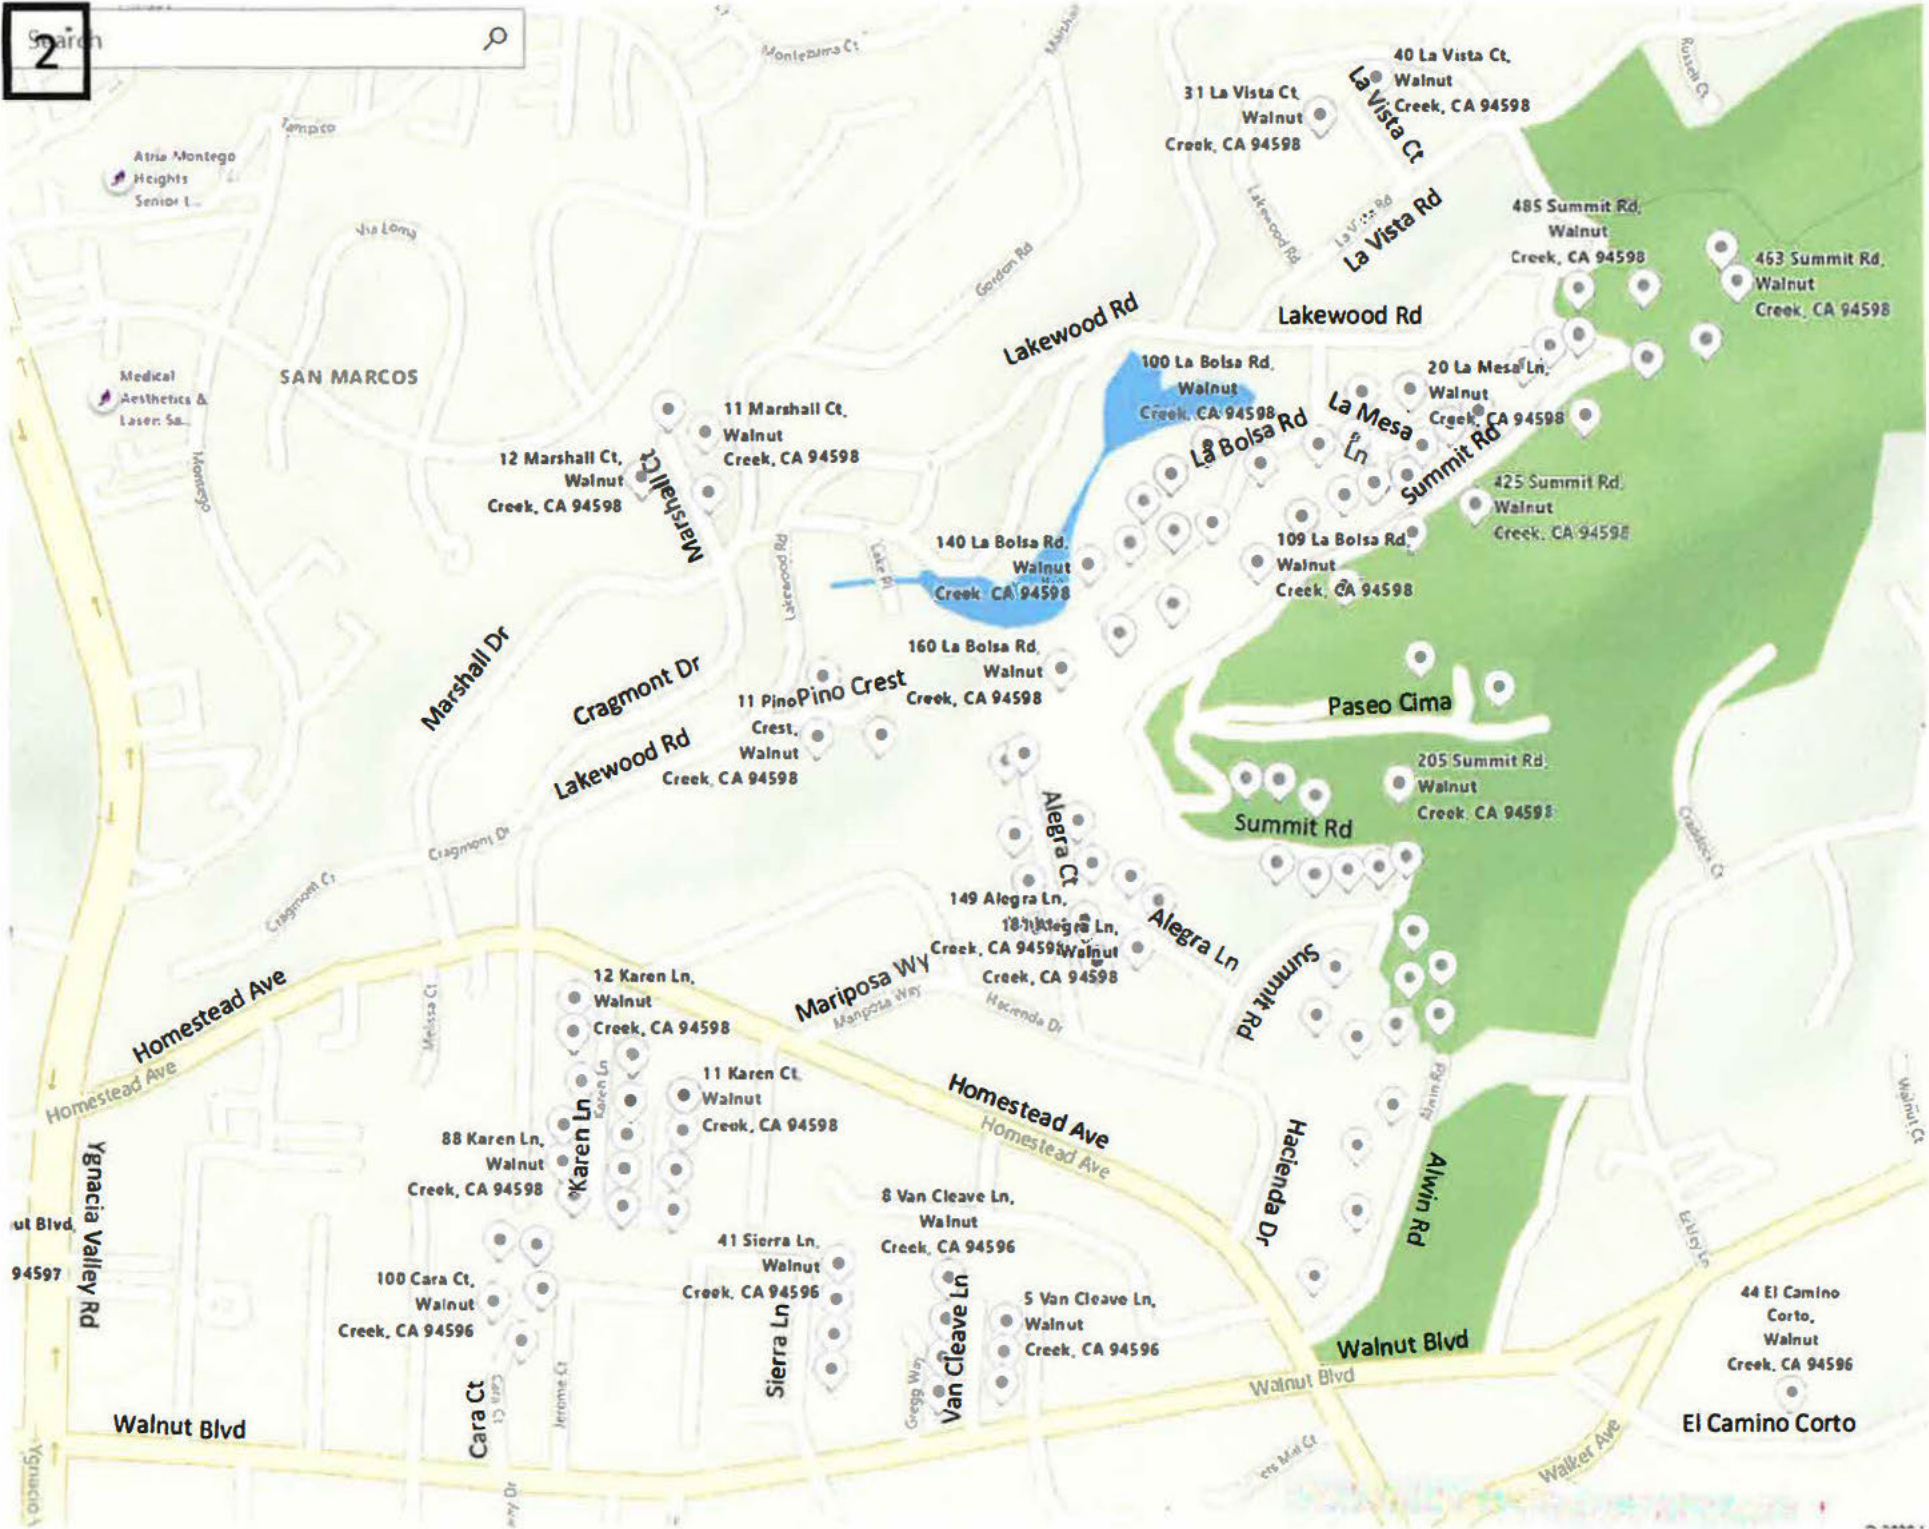

ut Blvd
94597
Ygnacia Valley Rd

El Camino Corto