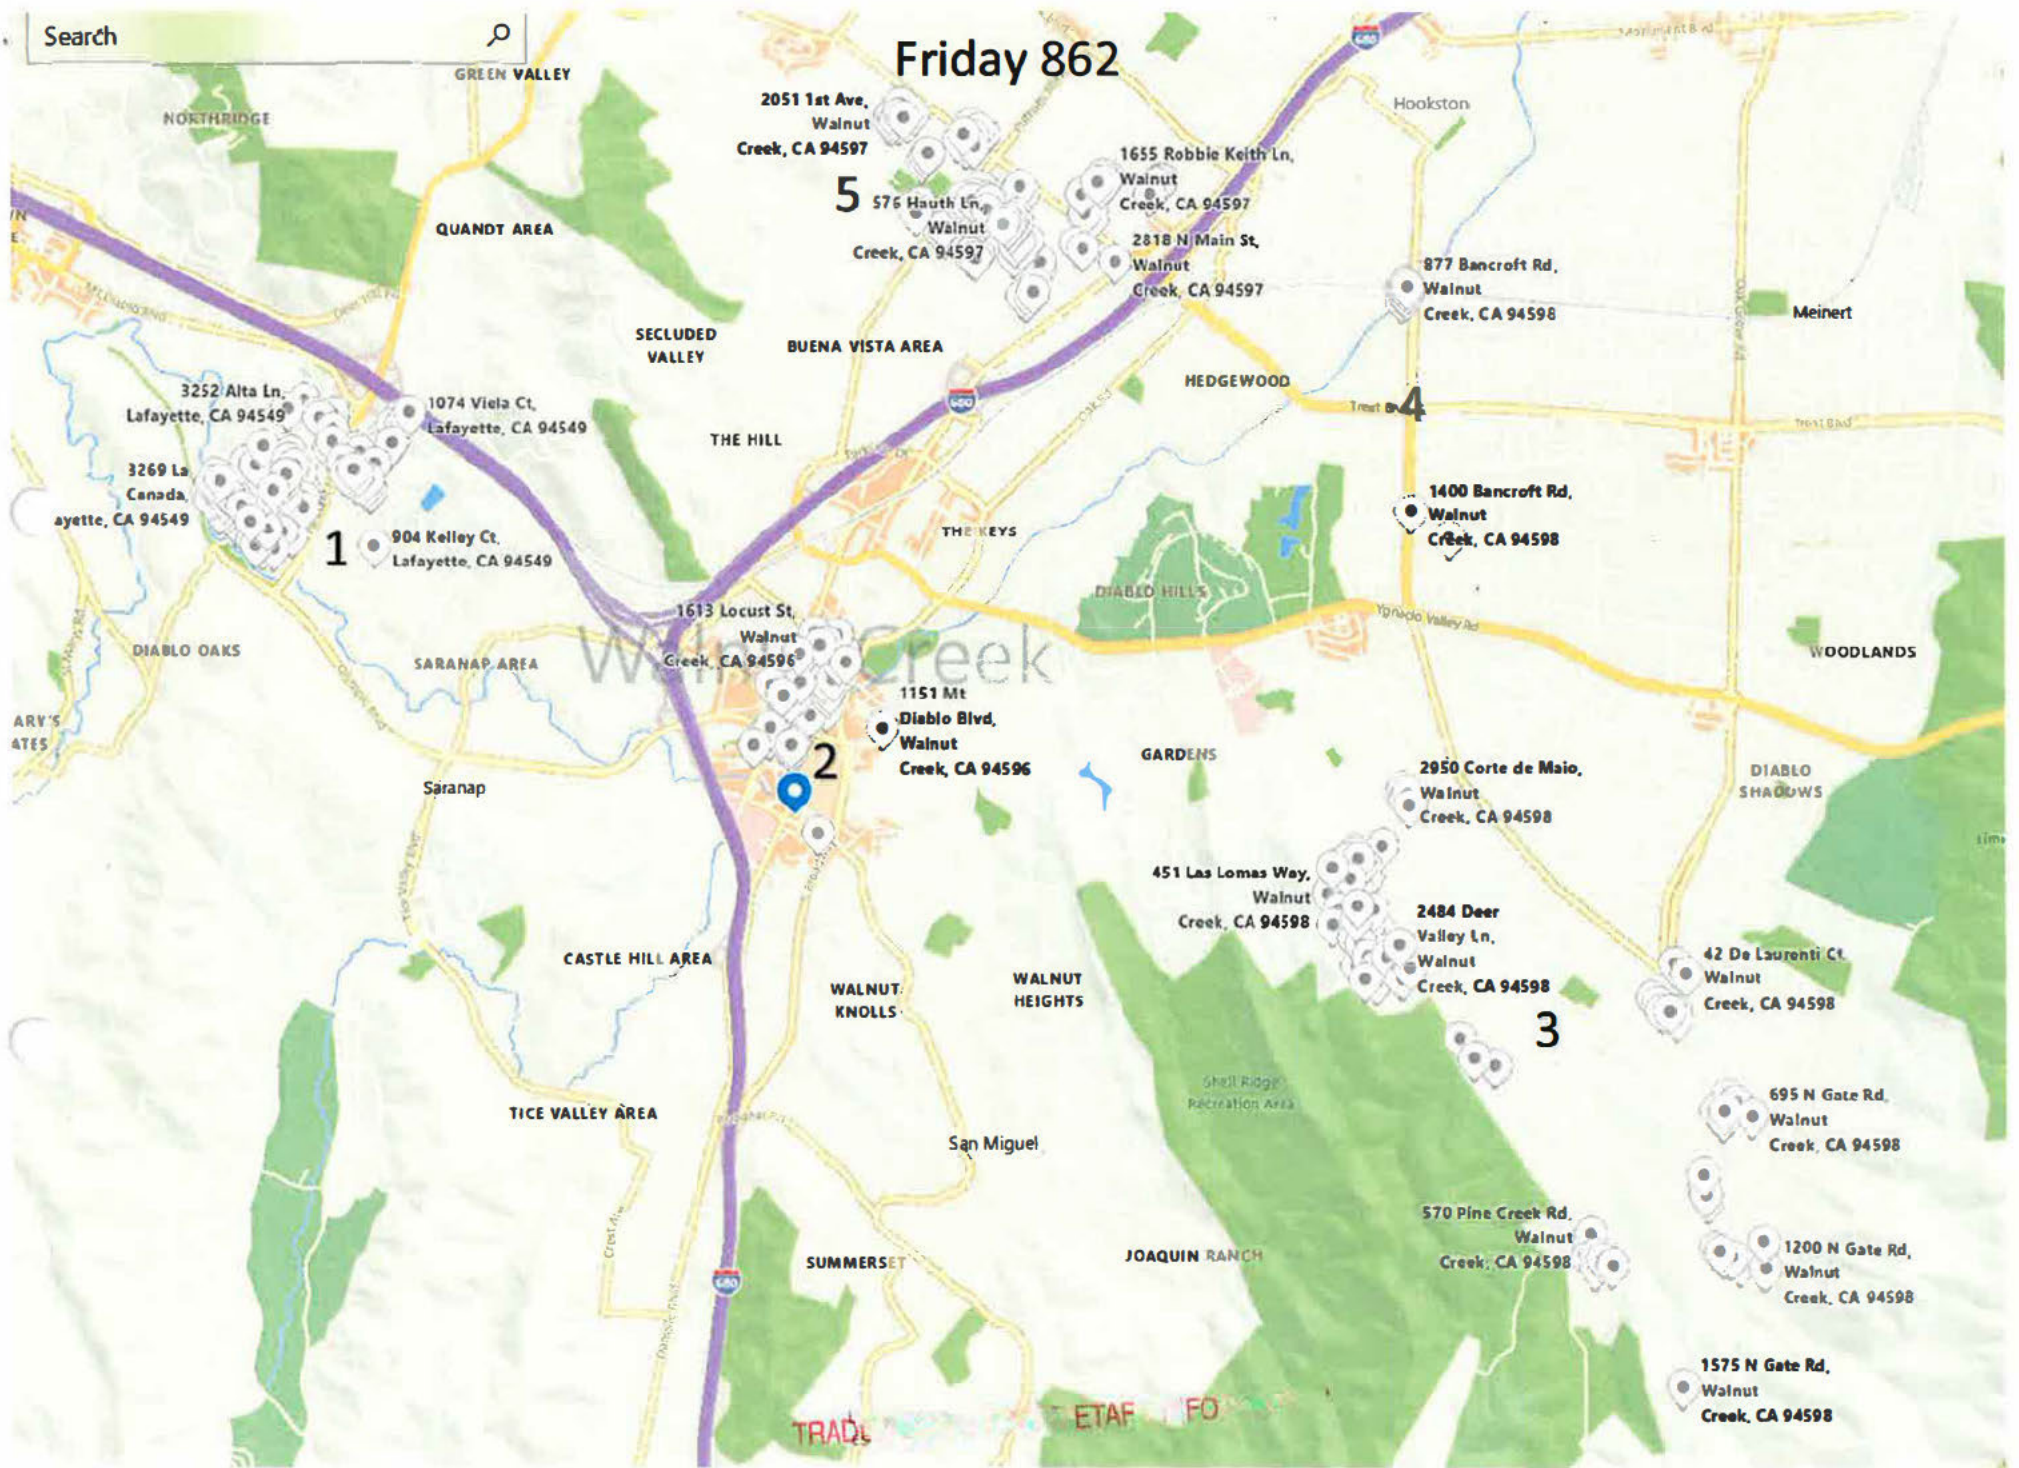

Search

Friday 862

2051 1st Ave,
Walnut
Creek, CA 94597

5 576 Hawth Ln,
Walnut
Creek, CA 94597

1655 Robbie Keith Ln,
Walnut
Creek, CA 94597

2818 N Main St,
Walnut
Creek, CA 94597

877 Bancroft Rd,
Walnut
Creek, CA 94598

3252 Alta Ln,
Lafayette, CA 94549

1074 Viola Ct,
Lafayette, CA 94549

3269 La
Canada,
Lafayette, CA 94549

1 904 Kelley Ct,
Lafayette, CA 94549

1613 Locust St,
Walnut
Creek, CA 94596

2 1151 Mt
Diablo Blvd,
Walnut
Creek, CA 94596

4 1400 Bancroft Rd,
Walnut
Creek, CA 94598

2950 Corte de Maio,
Walnut
Creek, CA 94598

451 Las Lomas Way,
Walnut
Creek, CA 94598

3 2484 Deer
Valley Ln,
Walnut
Creek, CA 94598

42 De Laurenti Ct,
Walnut
Creek, CA 94598

695 N Gate Rd,
Walnut
Creek, CA 94598

570 Pine Creek Rd,
Walnut
Creek, CA 94598

1200 N Gate Rd,
Walnut
Creek, CA 94598

1575 N Gate Rd,
Walnut
Creek, CA 94598