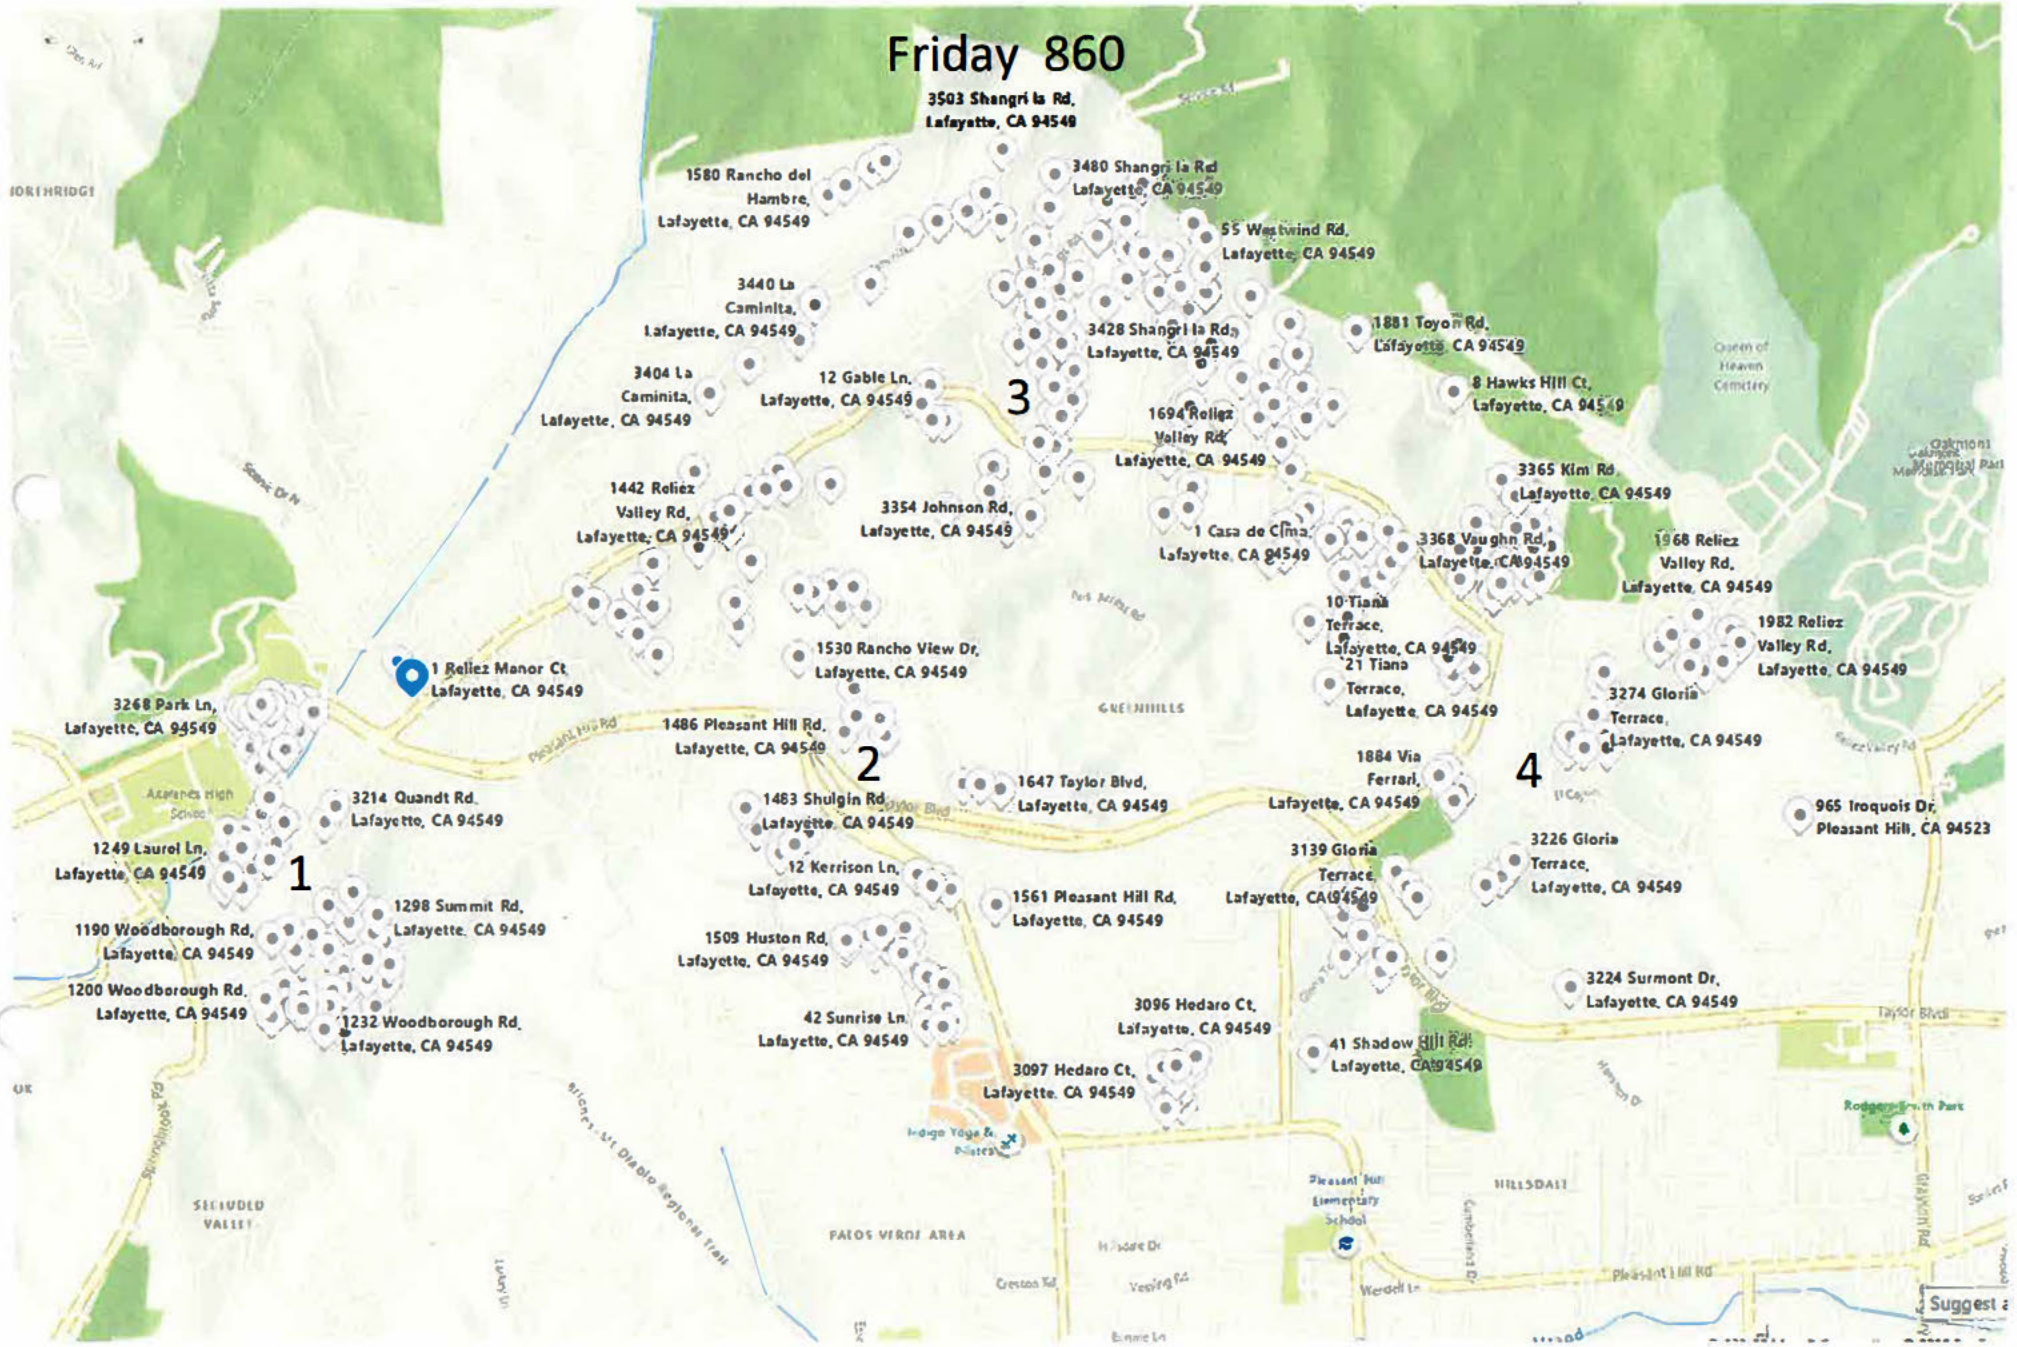

990 Country Ln,
Walnut
Creek, CA 94596

208 Dorchester Ln, Alamo, CA 94507

3

FRIDAY

Friday 860

Suggest

1

2 Reliez Manor Ct,
Lafayette, CA 94549