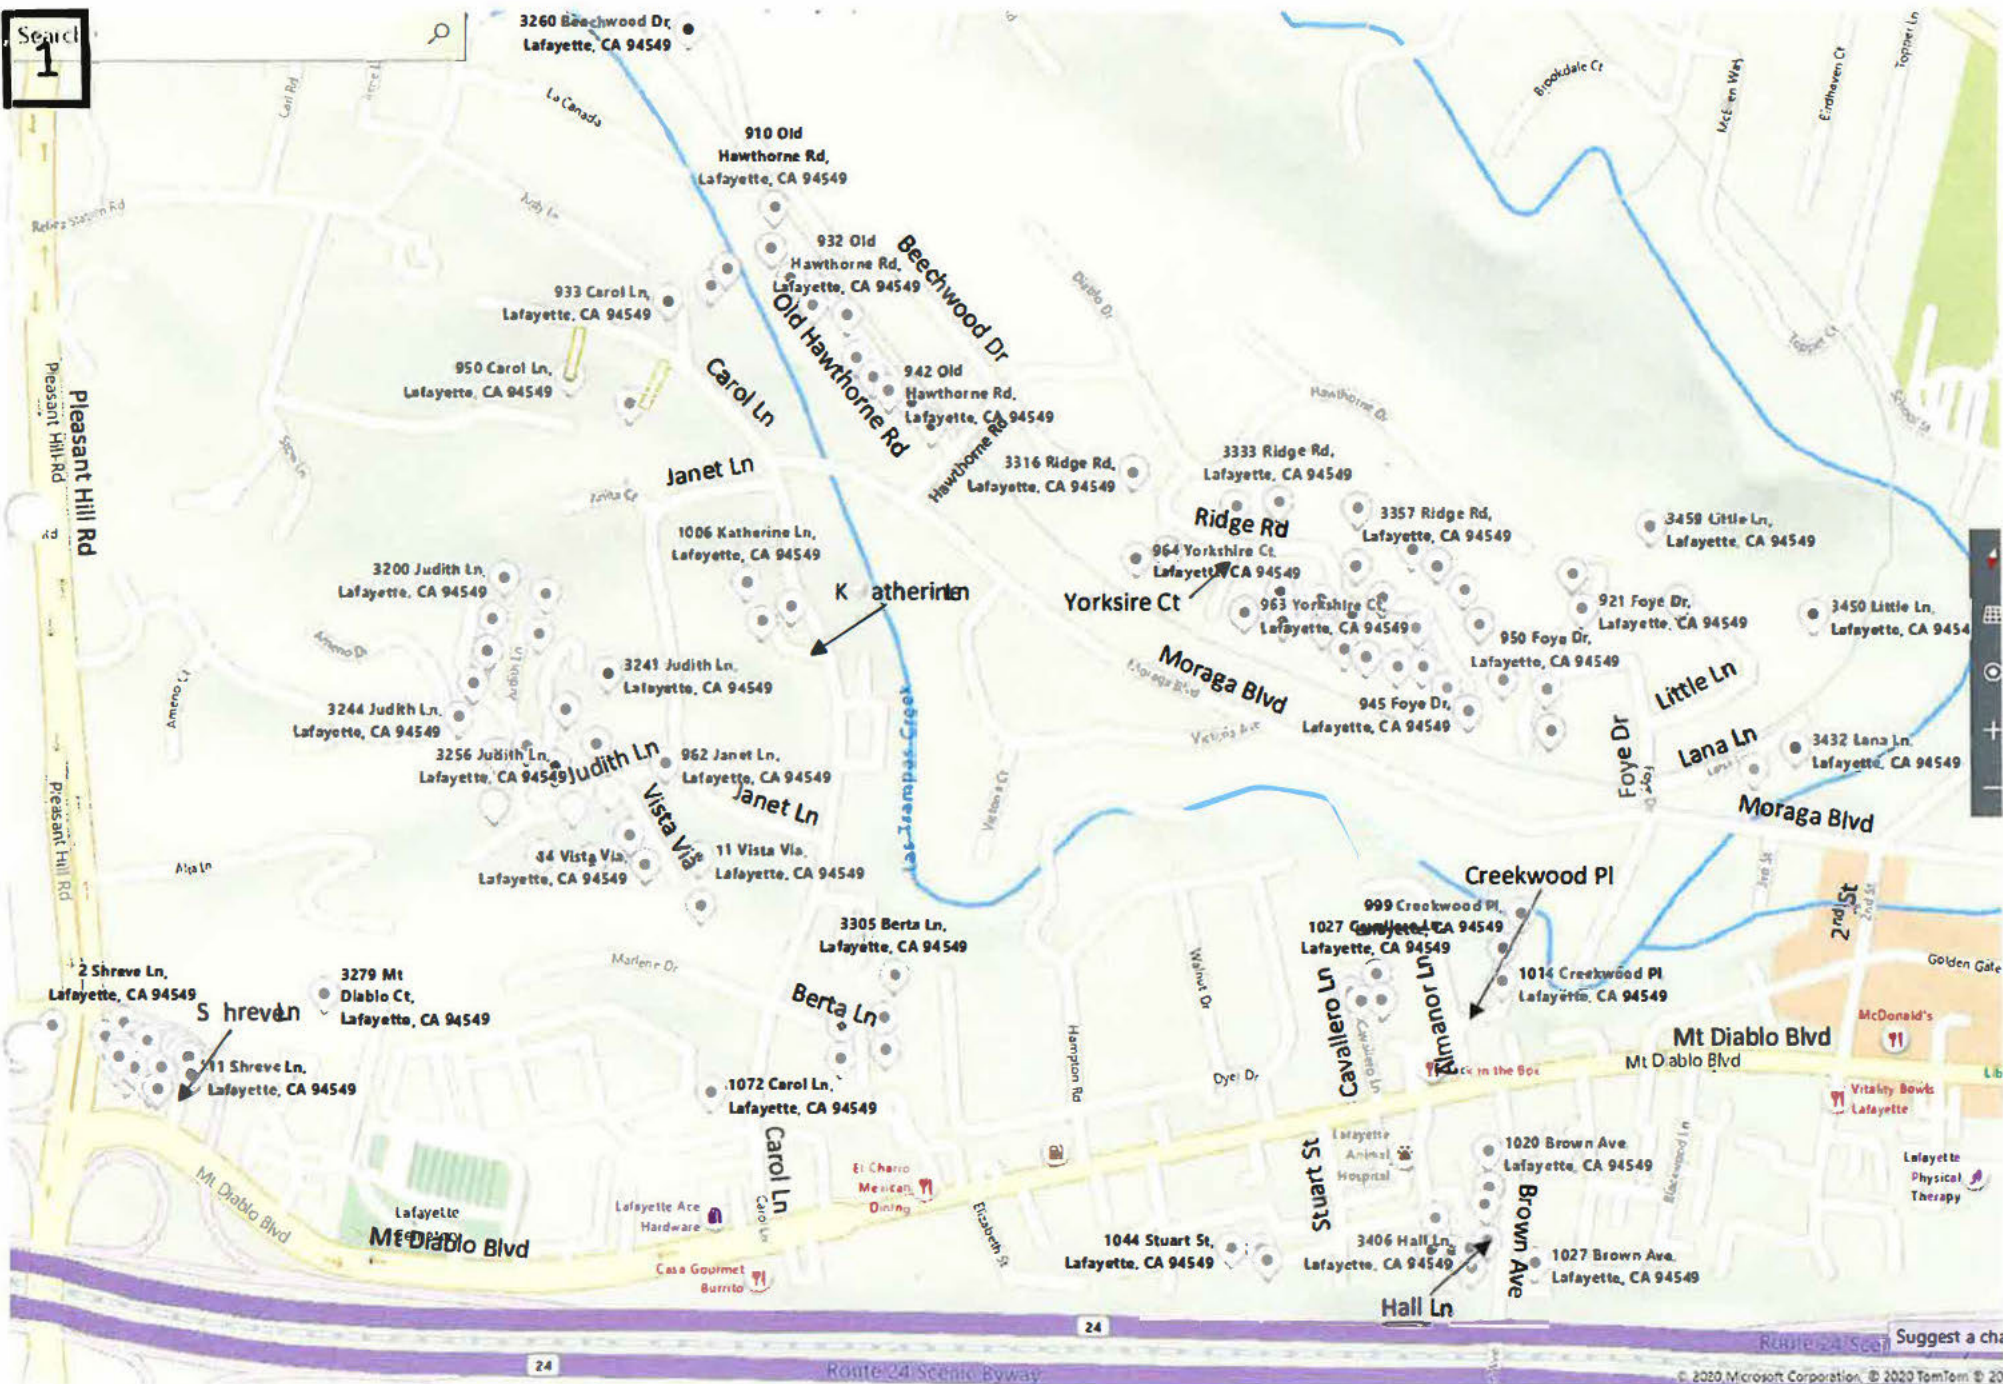

1 Reliez Manor Ct,
Lafayette, CA 94549

Suggest a

1473 Reliez

Search

Friday 861

Search 1

2

Search