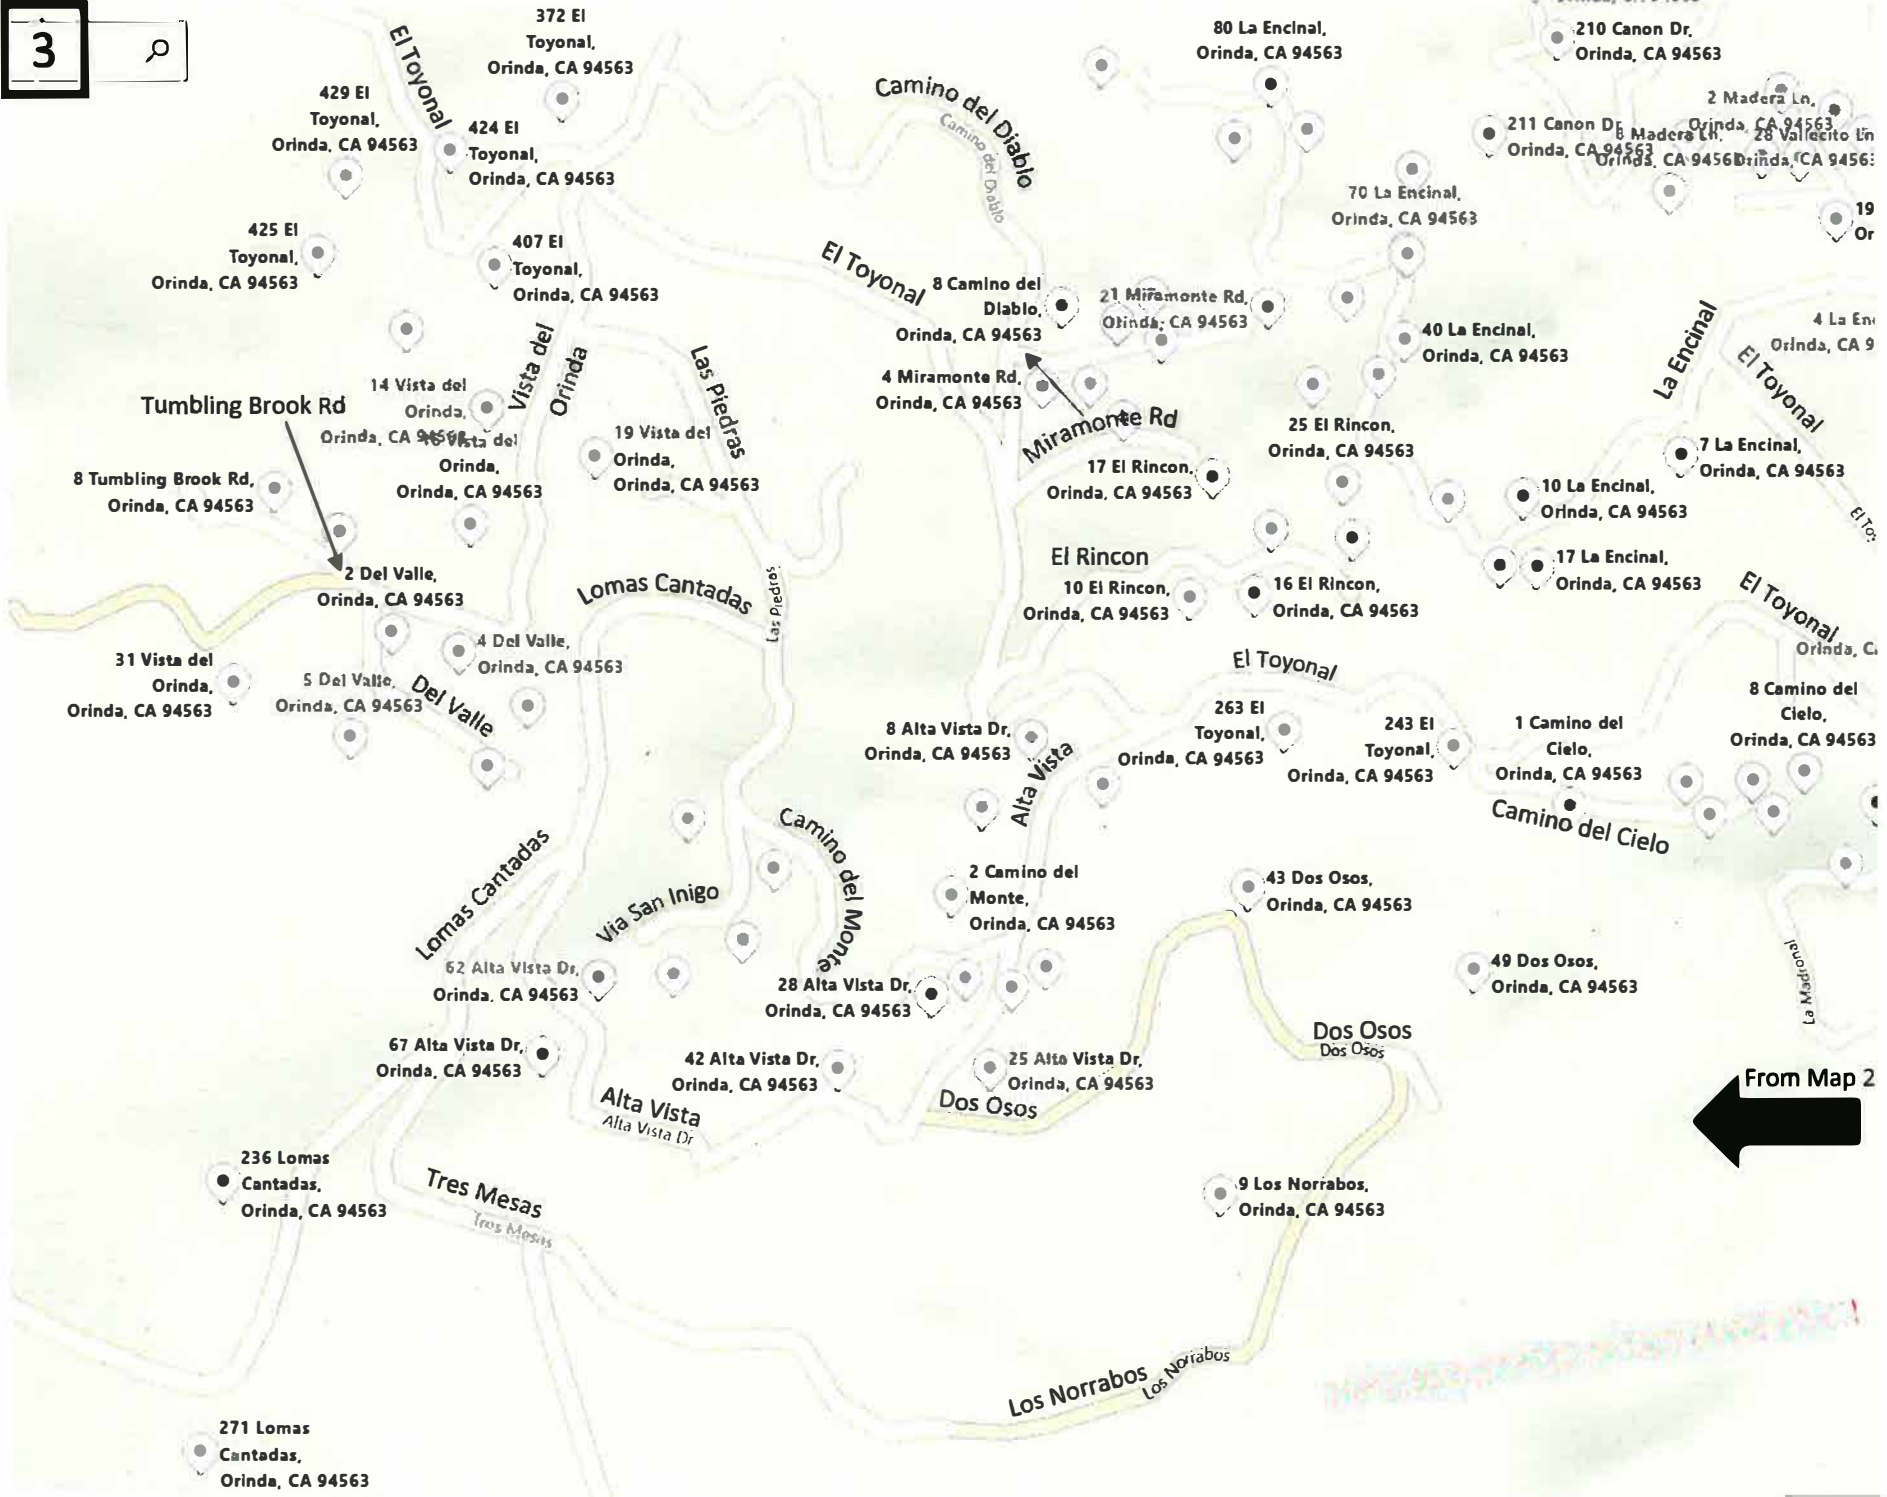

MONDAY

Routes 860-862

Monday 860

4120 Happy Valley Rd, Lafayette, CA 94549

Suggest a

From Map 2

Suggest a cha

Search 