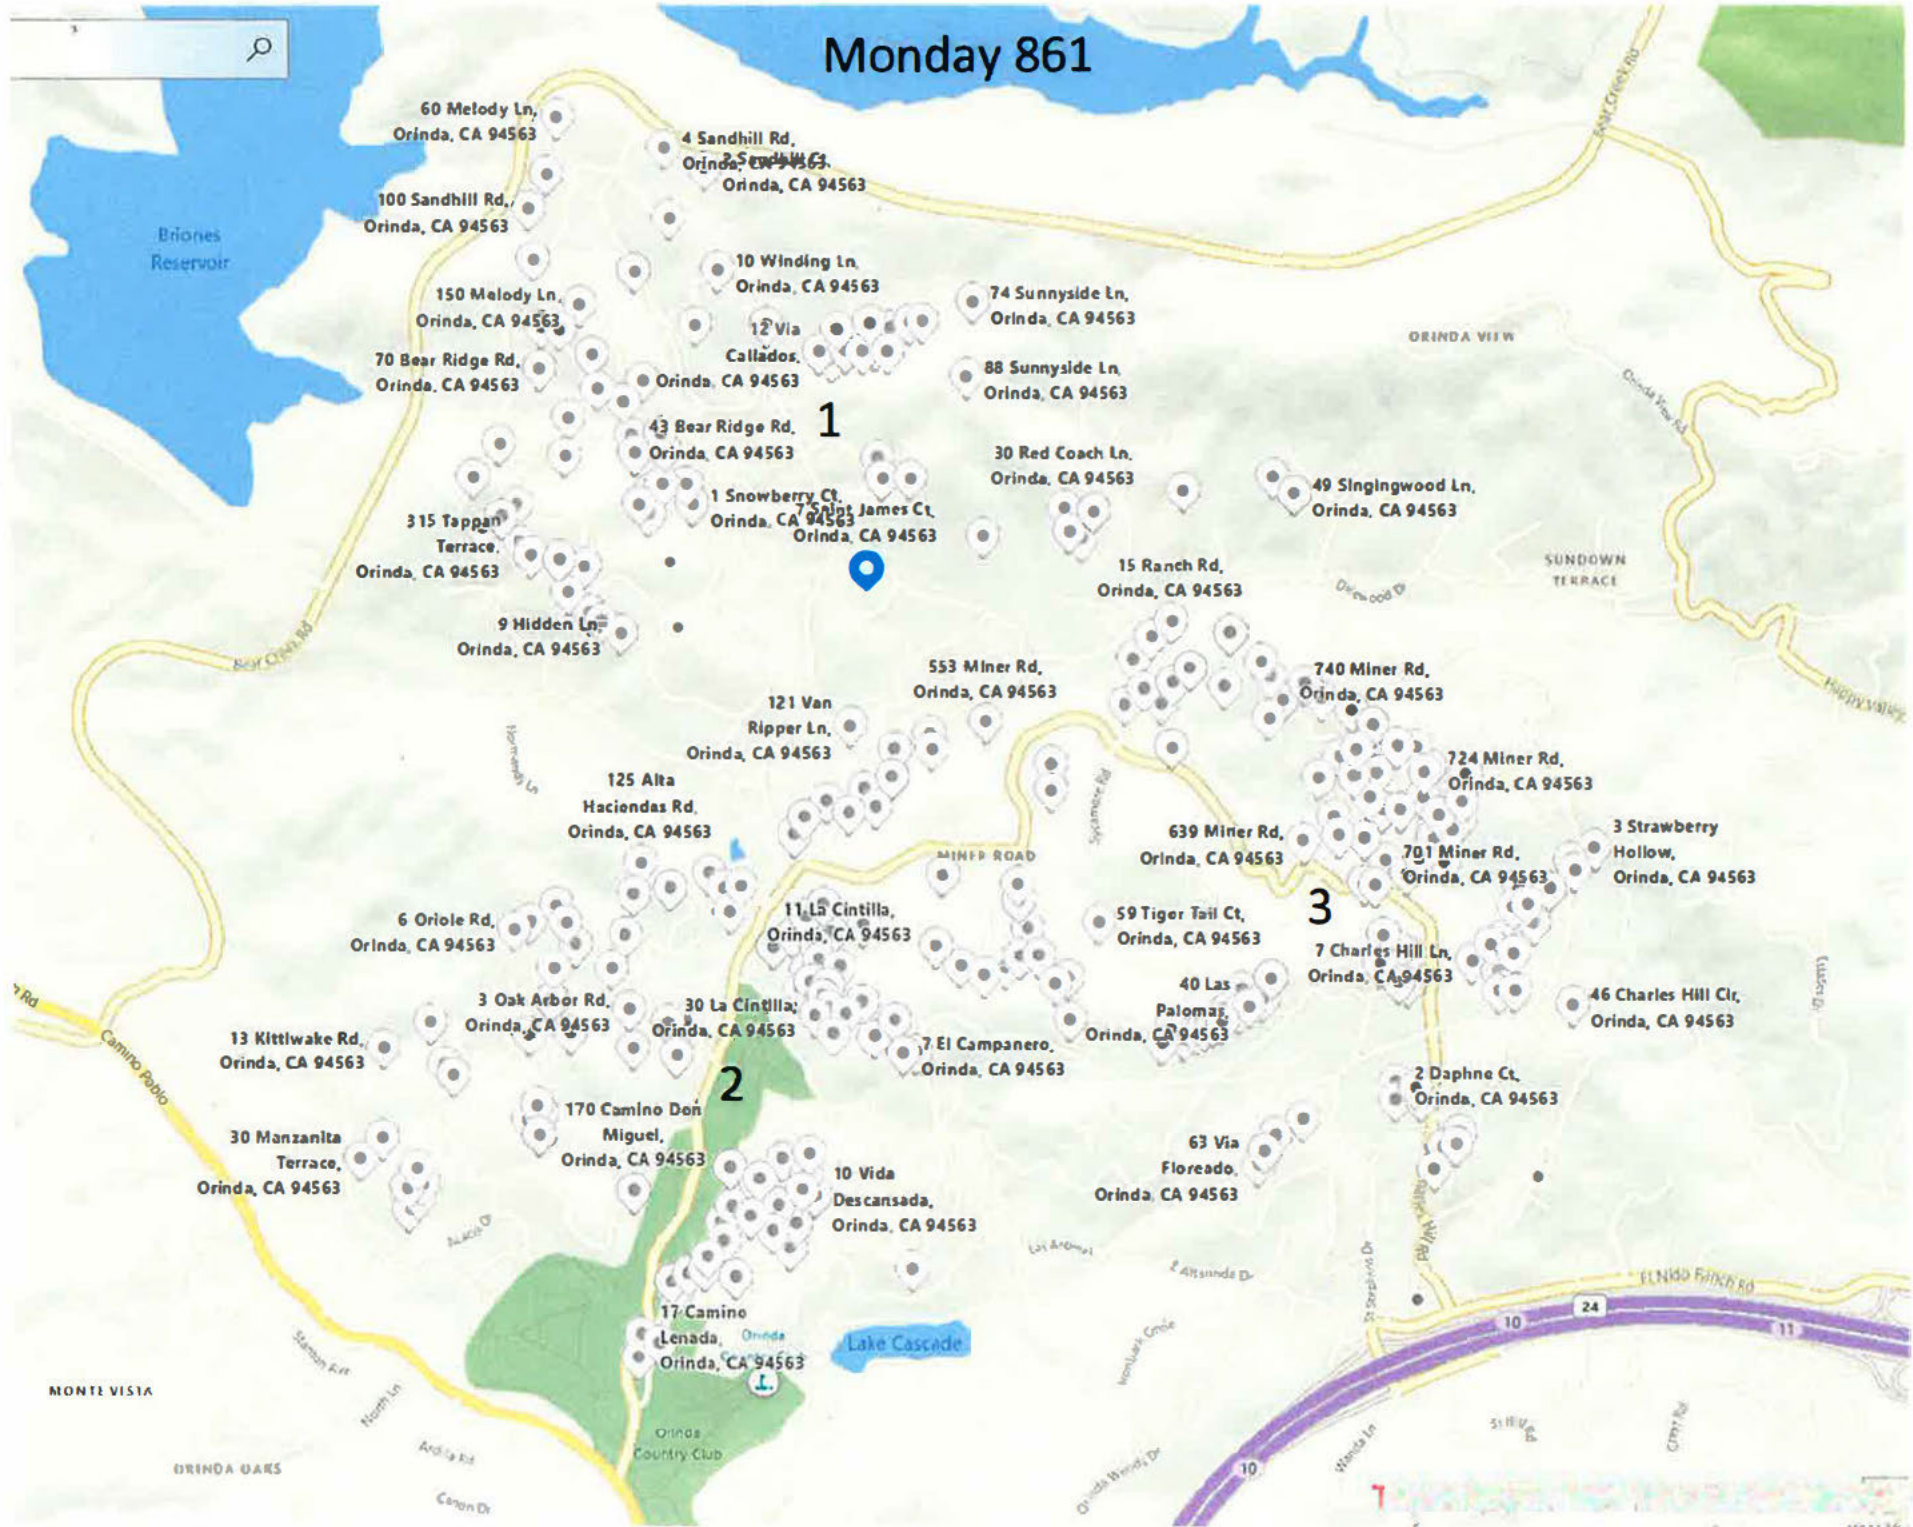

MONDAY

Routes 860-862

Monday 860

4120 Happy Valley Rd, Lafayette, CA 94549

Suggest a

From Map 2

Suggest a cha

Search 

 4120 Happy Valley Rd, Lafayette, CA 94549

30 Dias
Darados,
Orinda, CA 94563

Dias Dorados
Camino Sobrante

Monday 861

60 Melody Ln,
Orinda, CA 94563

4 Sandhill Rd,
Orinda, CA 94563

100 Sandhill Rd,
Orinda, CA 94563