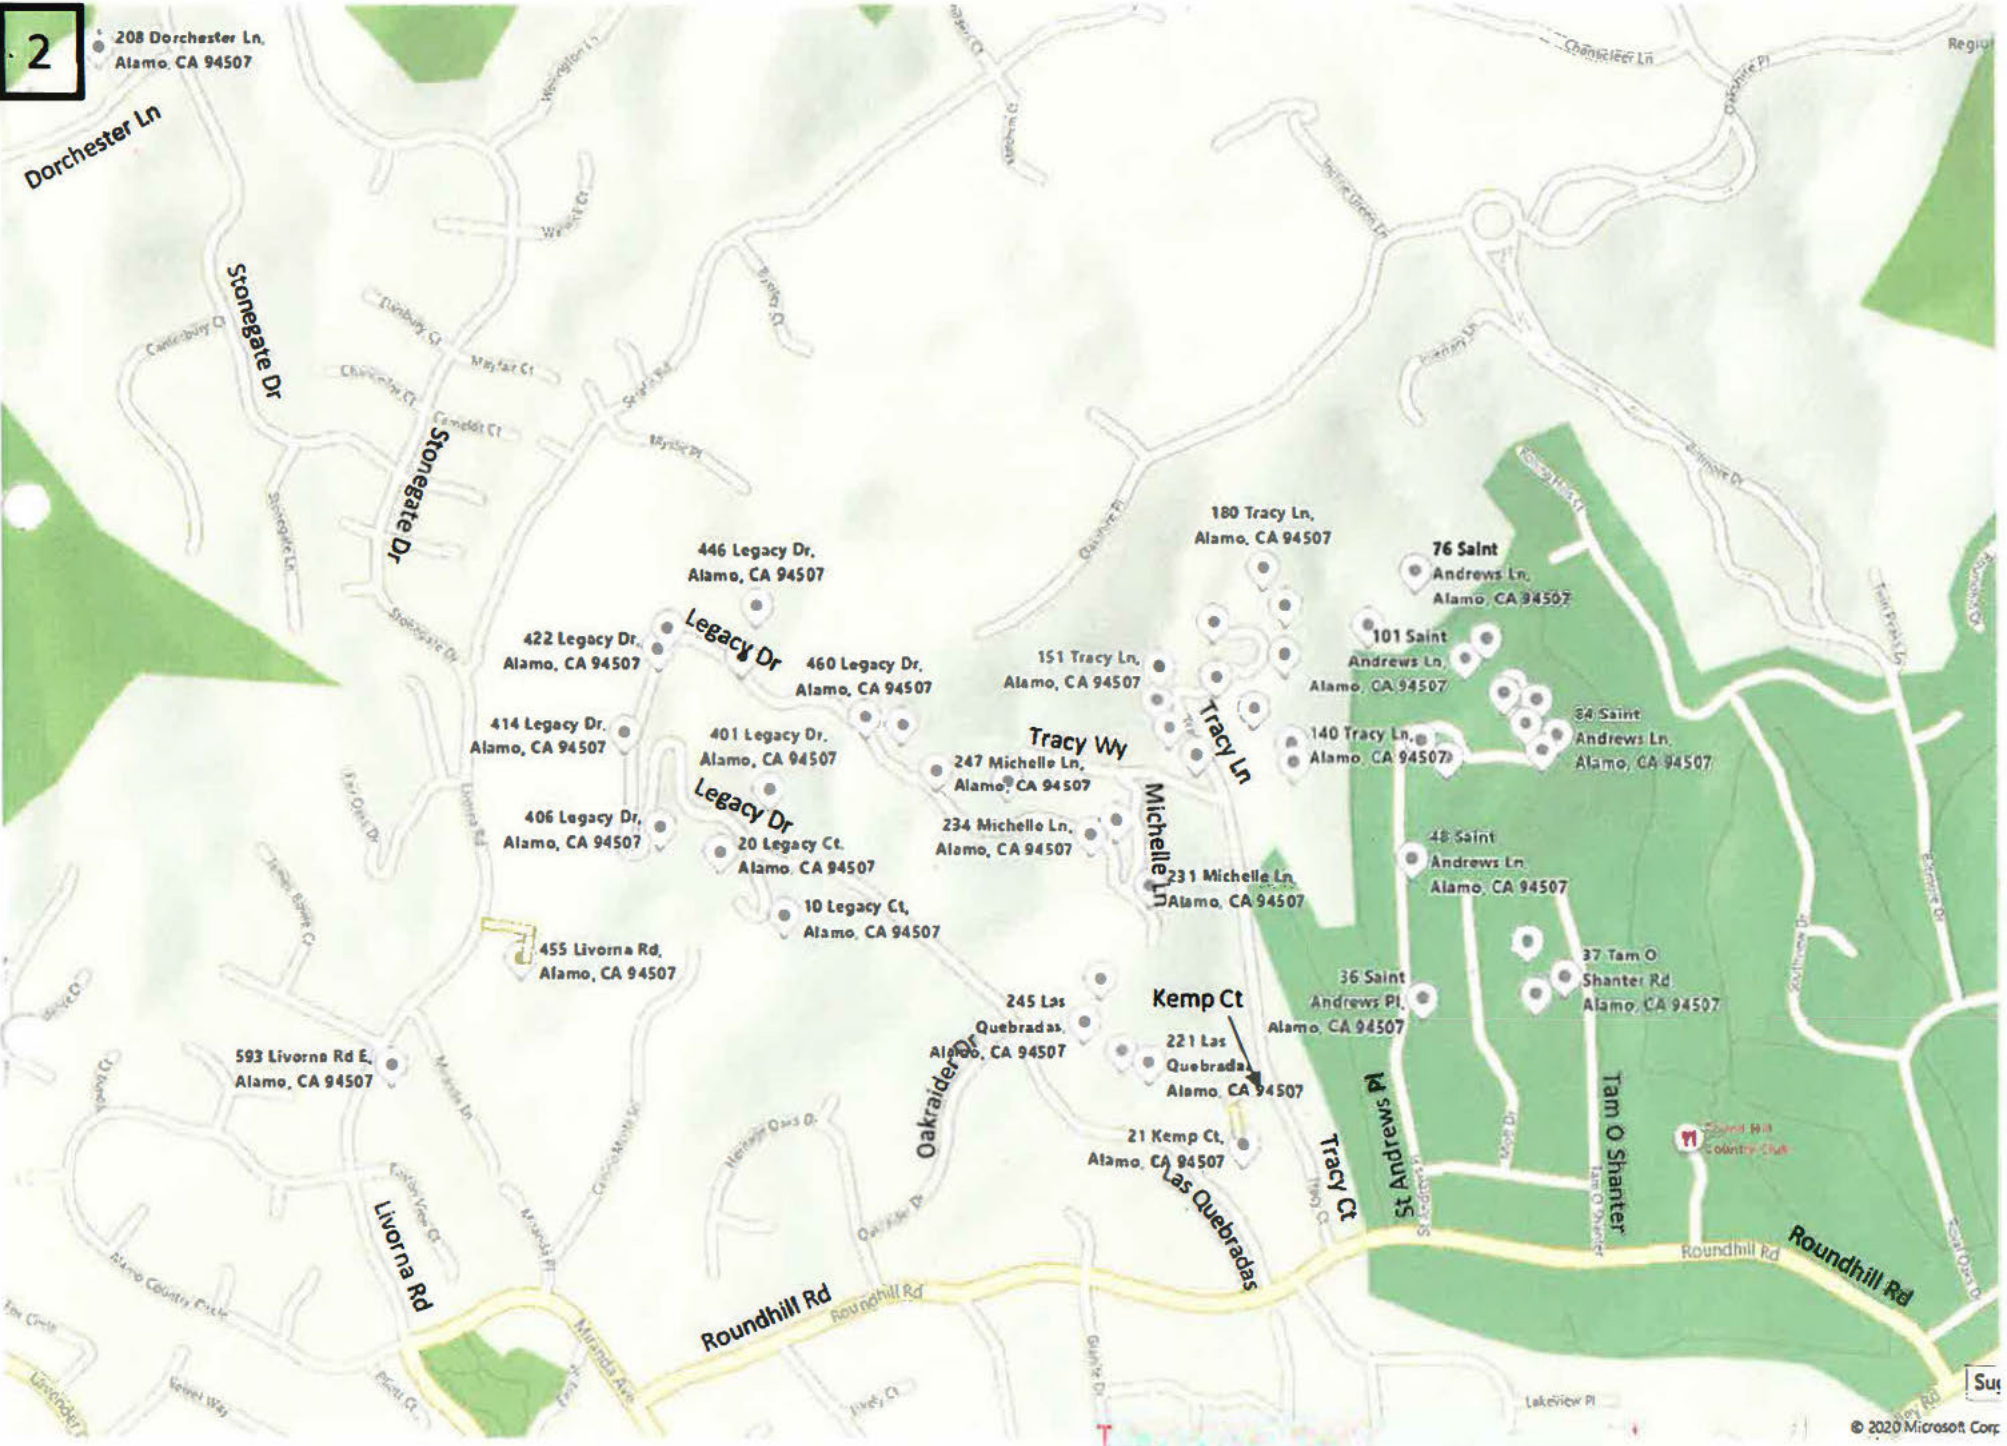

990 Country Ln,
Walnut
Creek, CA 94596

208 Dorchester Ln, Alamo, CA 94507

3

FRIDAY

Friday 860

Suggest

1

2 Reliez Manor Ct,
Lafayette, CA 94549