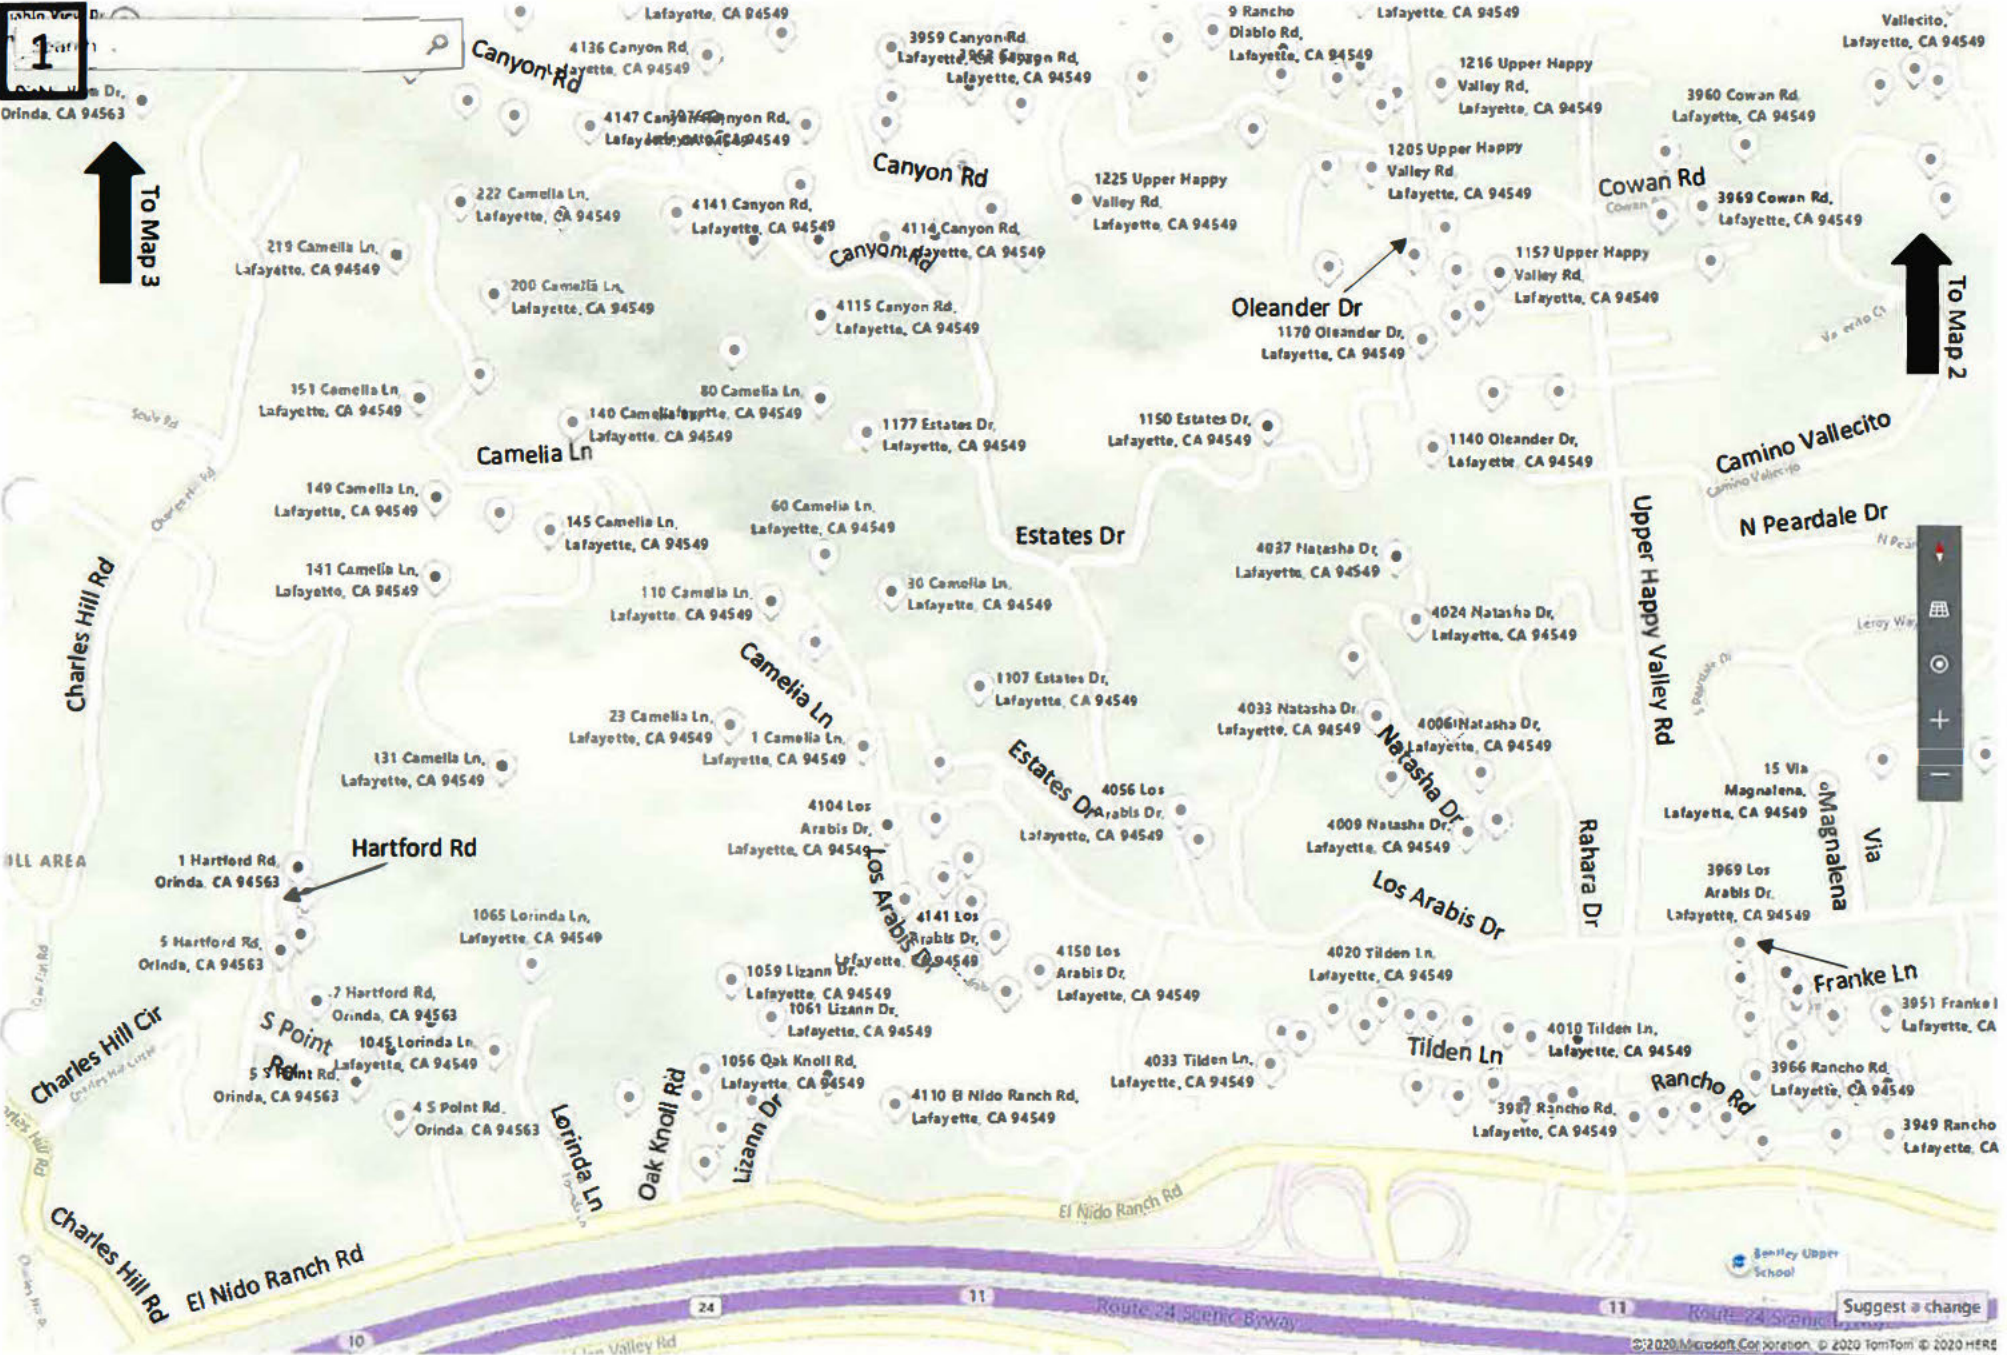

Search bar containing the number '1'.

To Map 3

To Map 2

Navigation bar with zoom in (+) and zoom out (-) buttons.

Suggest a change

© 2020 Microsoft Corporation. © 2020 TomTom © 2020 HERE