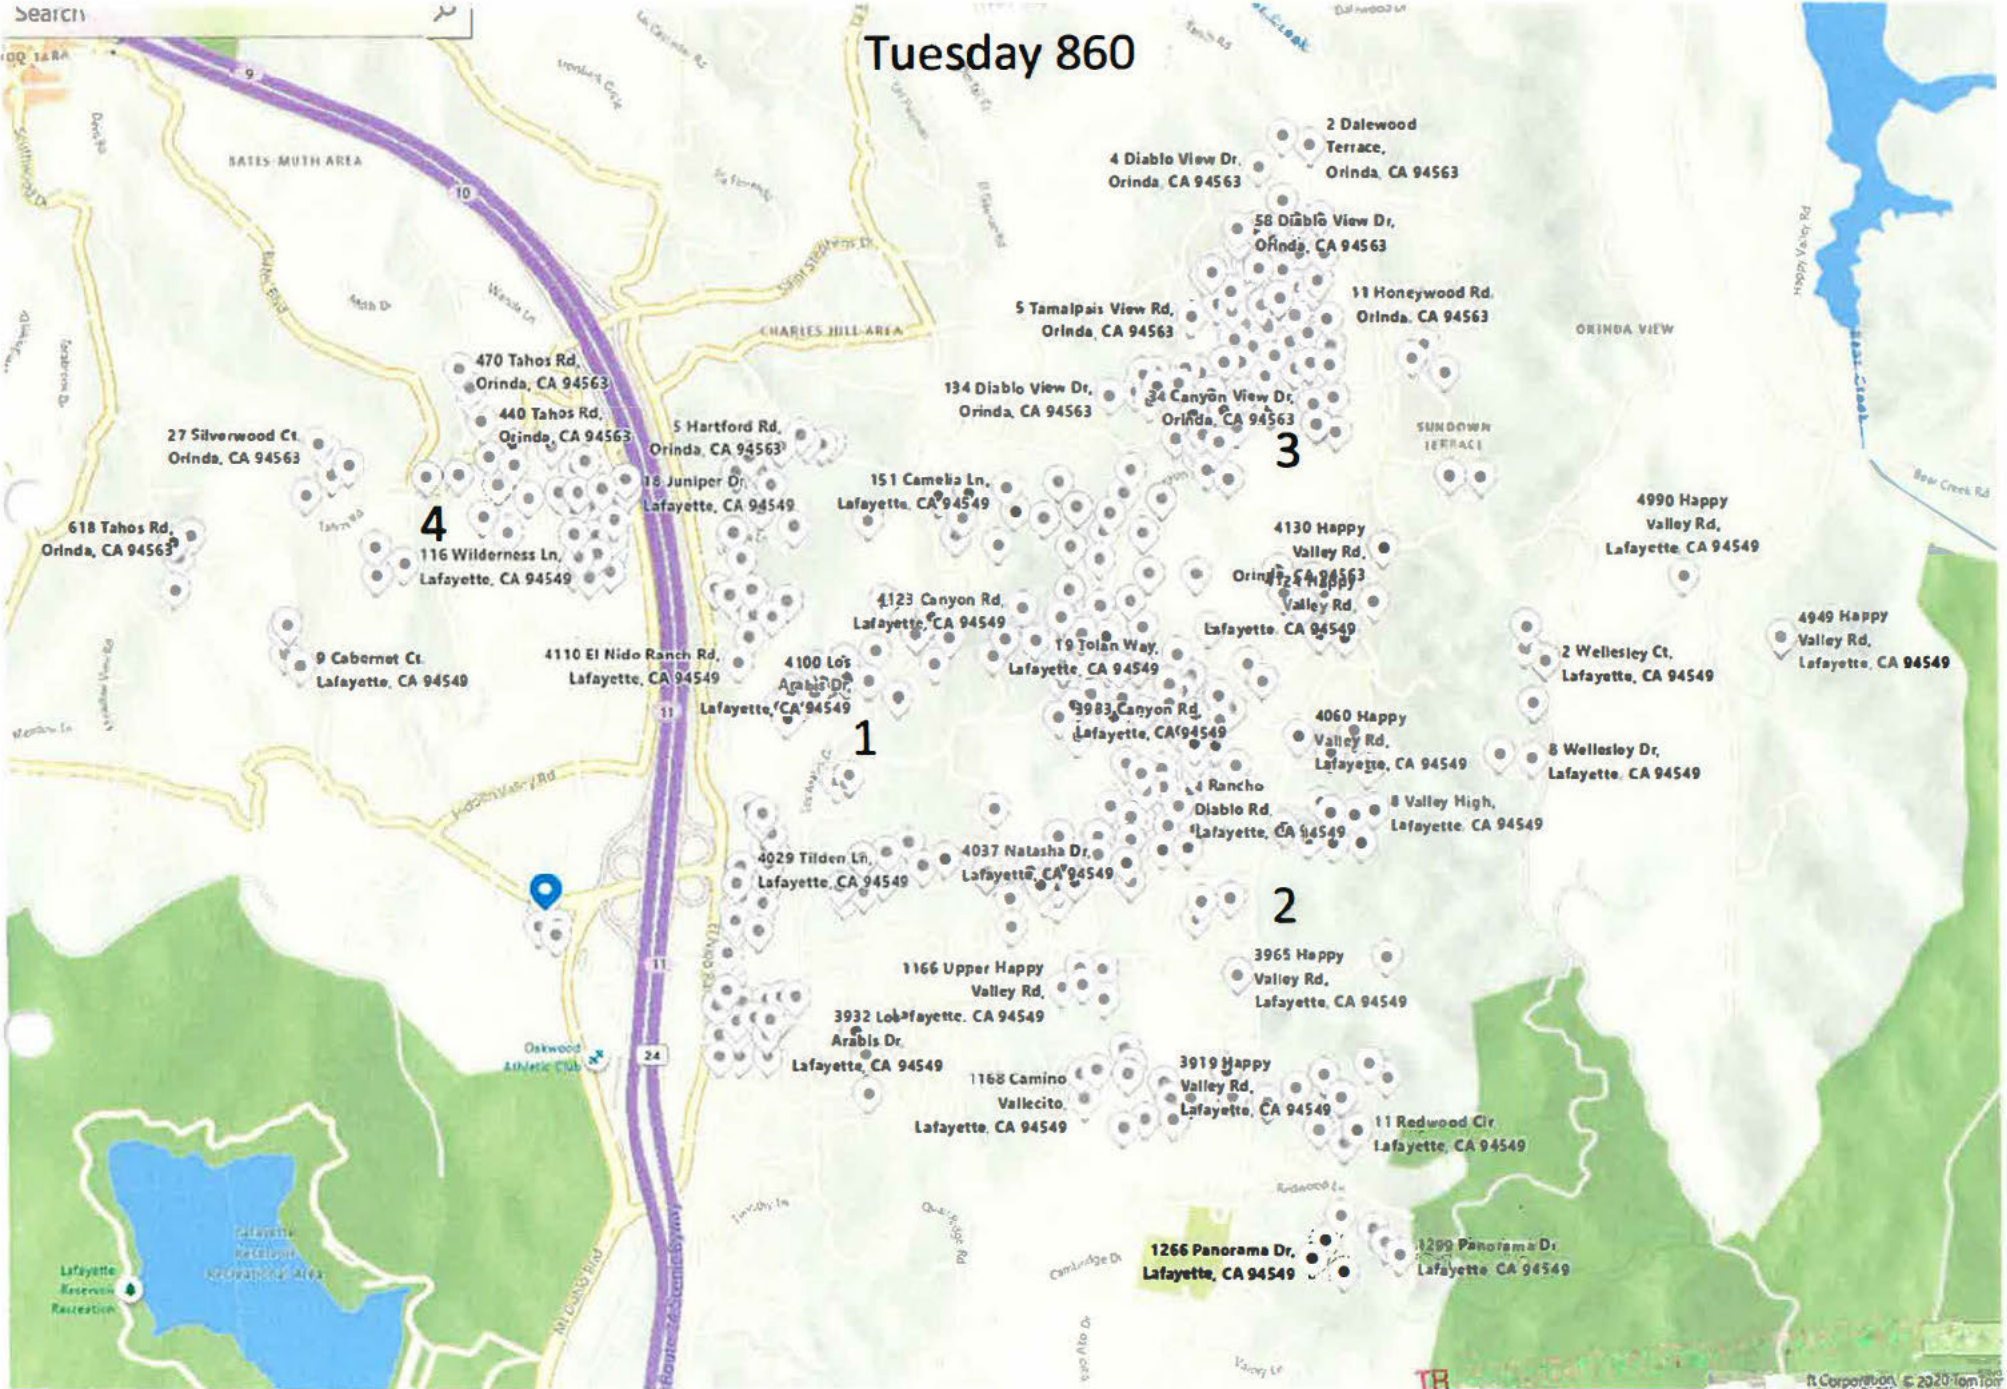

1

Lafayette

Search 4

Continue to Orinda section

Map navigation controls including a red arrow, a grid icon, a magnifying glass icon, a plus sign, and a minus sign.

Suggest a change

Orinda

Walnut Creek

Suggest a

TUESDAY

Tuesday 860

Search bar containing the number '1'.

To Map 3

To Map 2

Navigation bar with zoom in (+) and zoom out (-) buttons.

Suggest a change