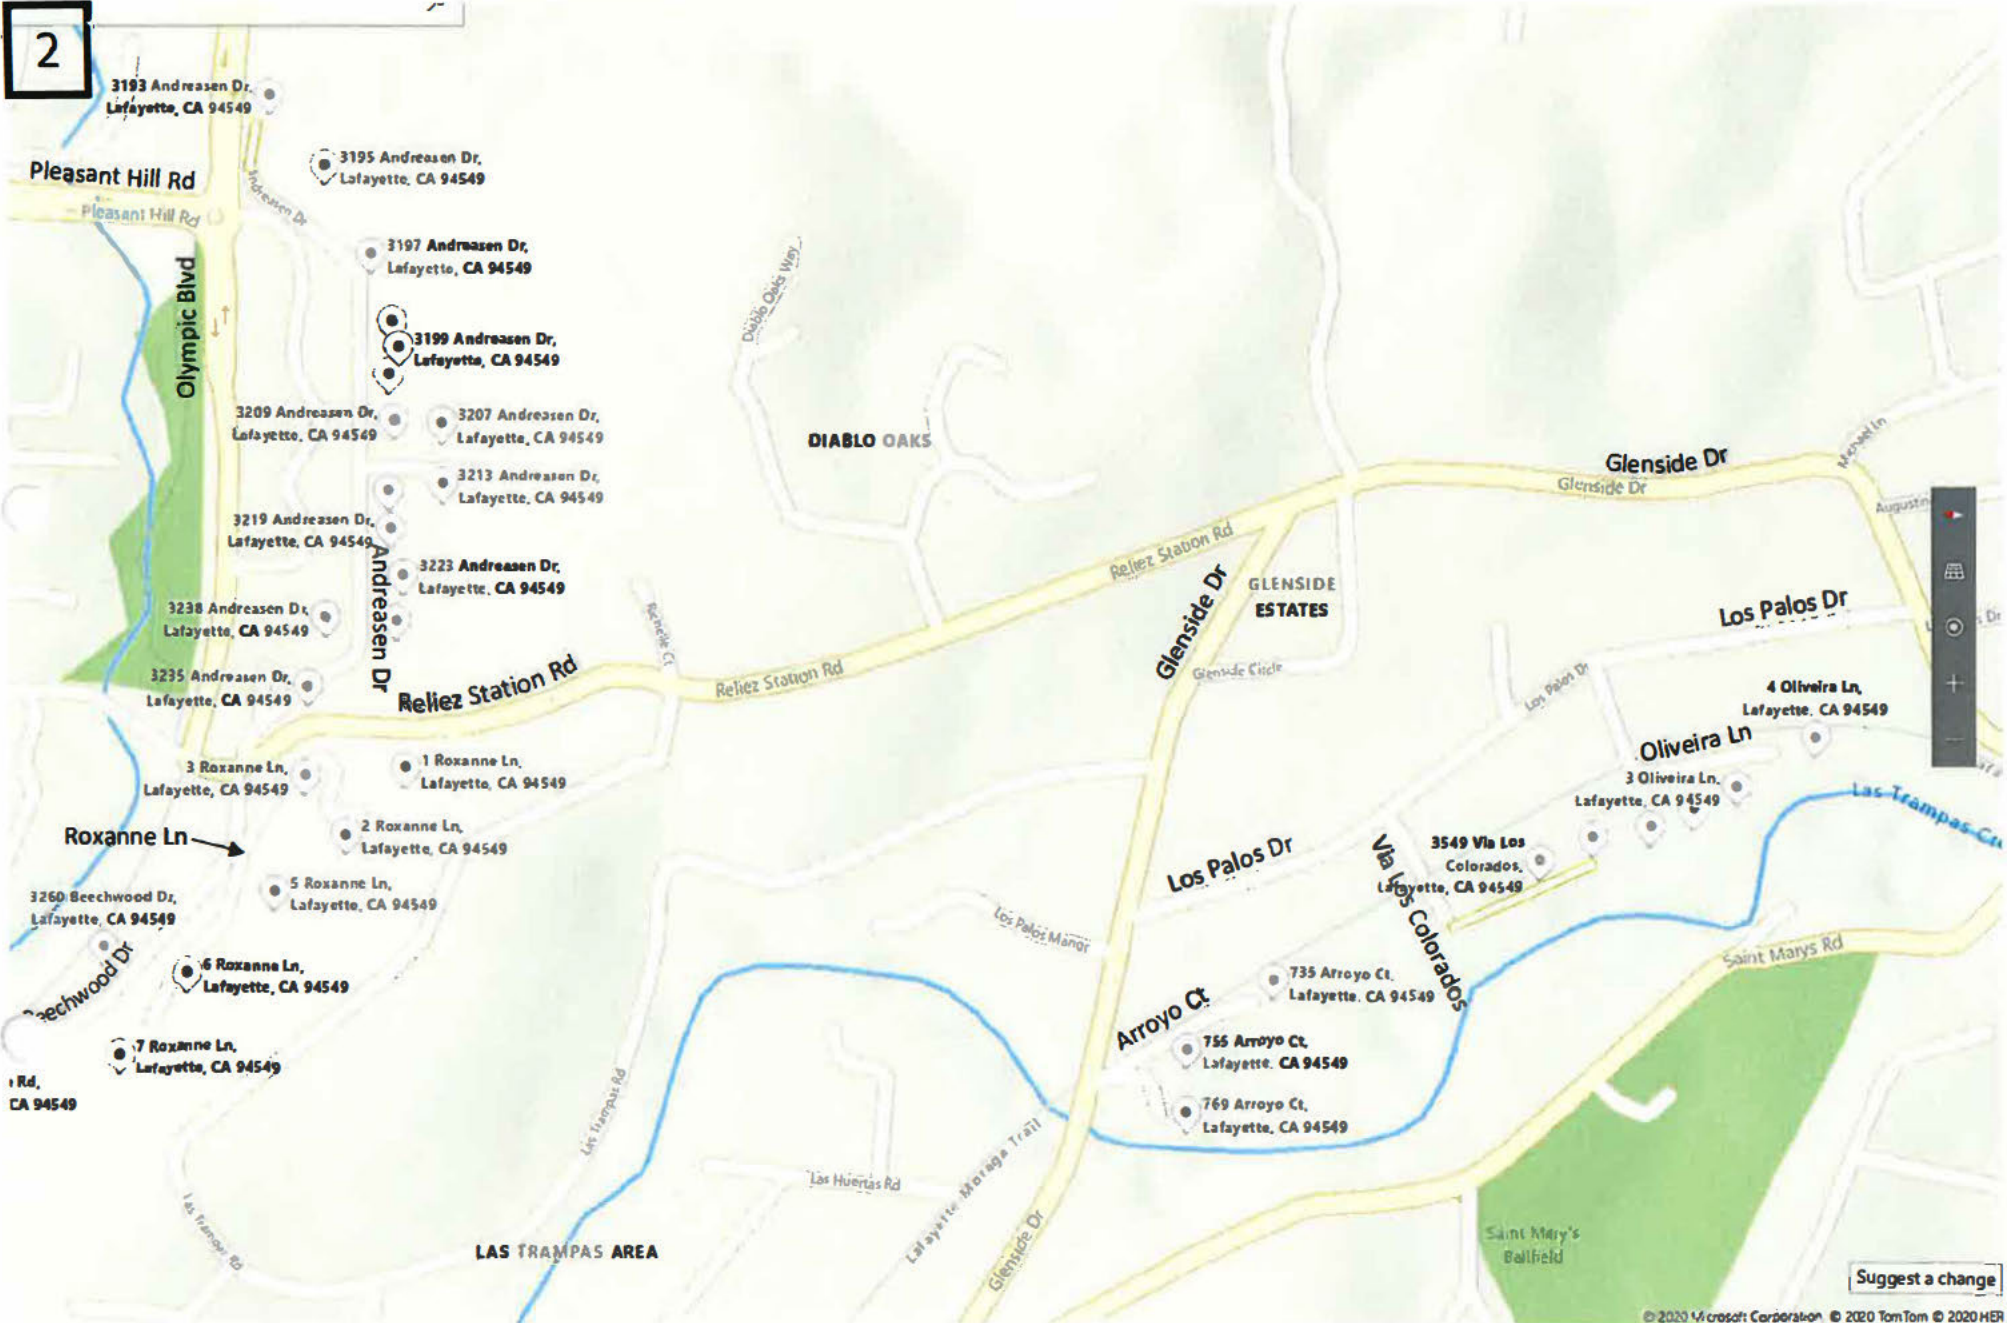

1 Reliez Manor Ct,
Lafayette, CA 94549

Suggest a

1473 Reliez

Search

Friday 861

Search 1

2

Search