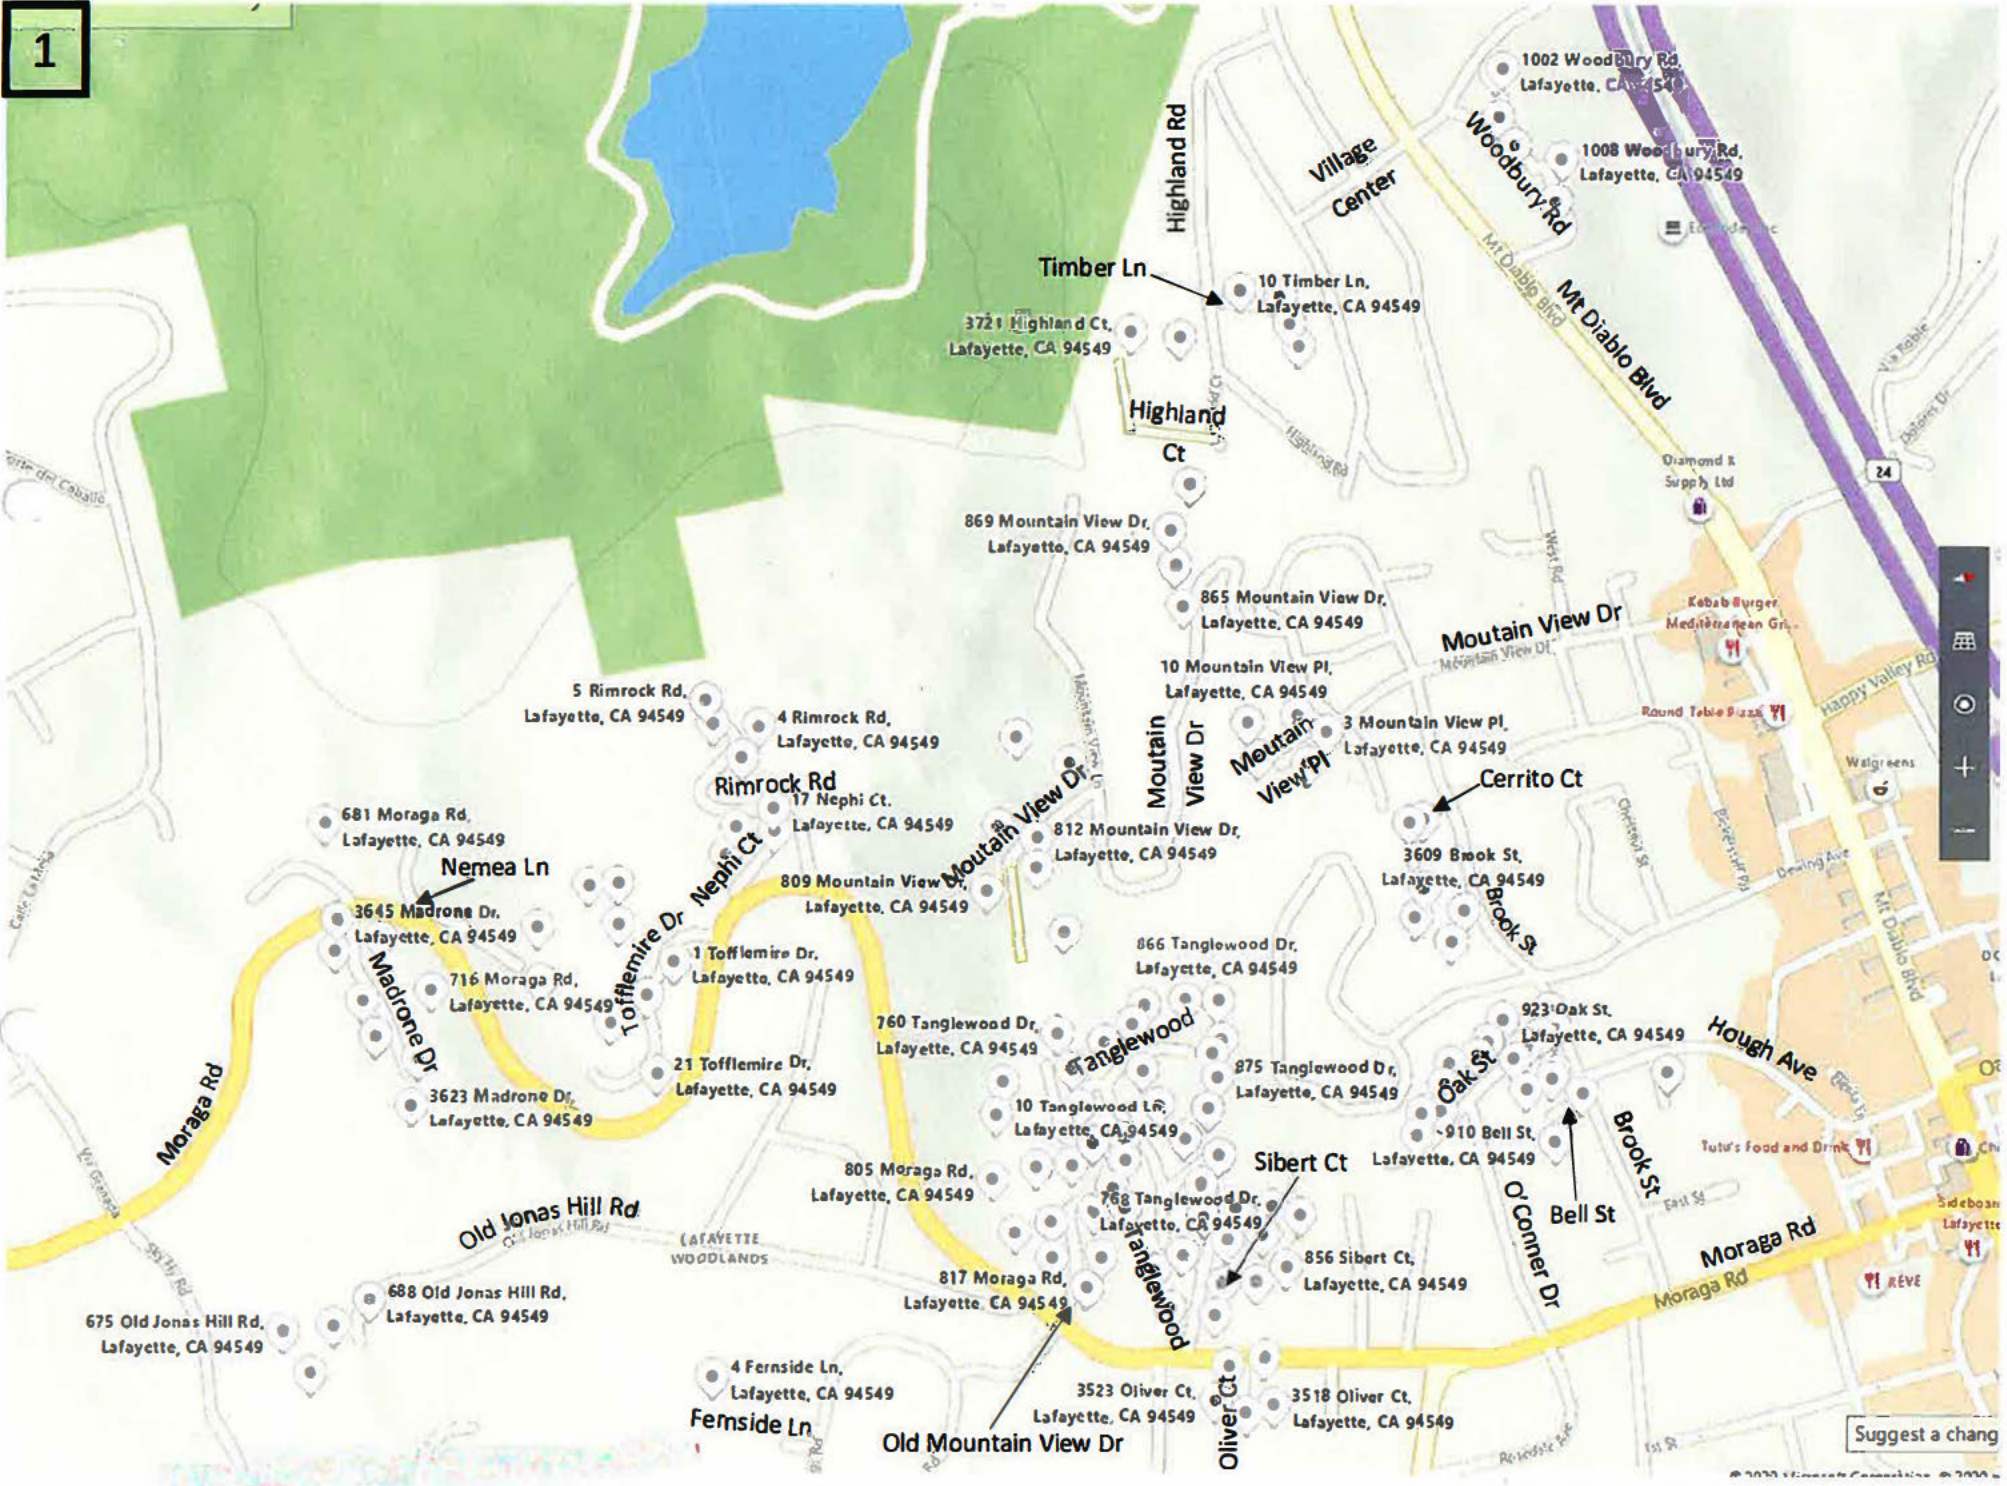

Suggest

1

Suggest a

ut Blvd
94597
Ygnacia Valley Rd

El Camino Corto

3

Thursday 861

1