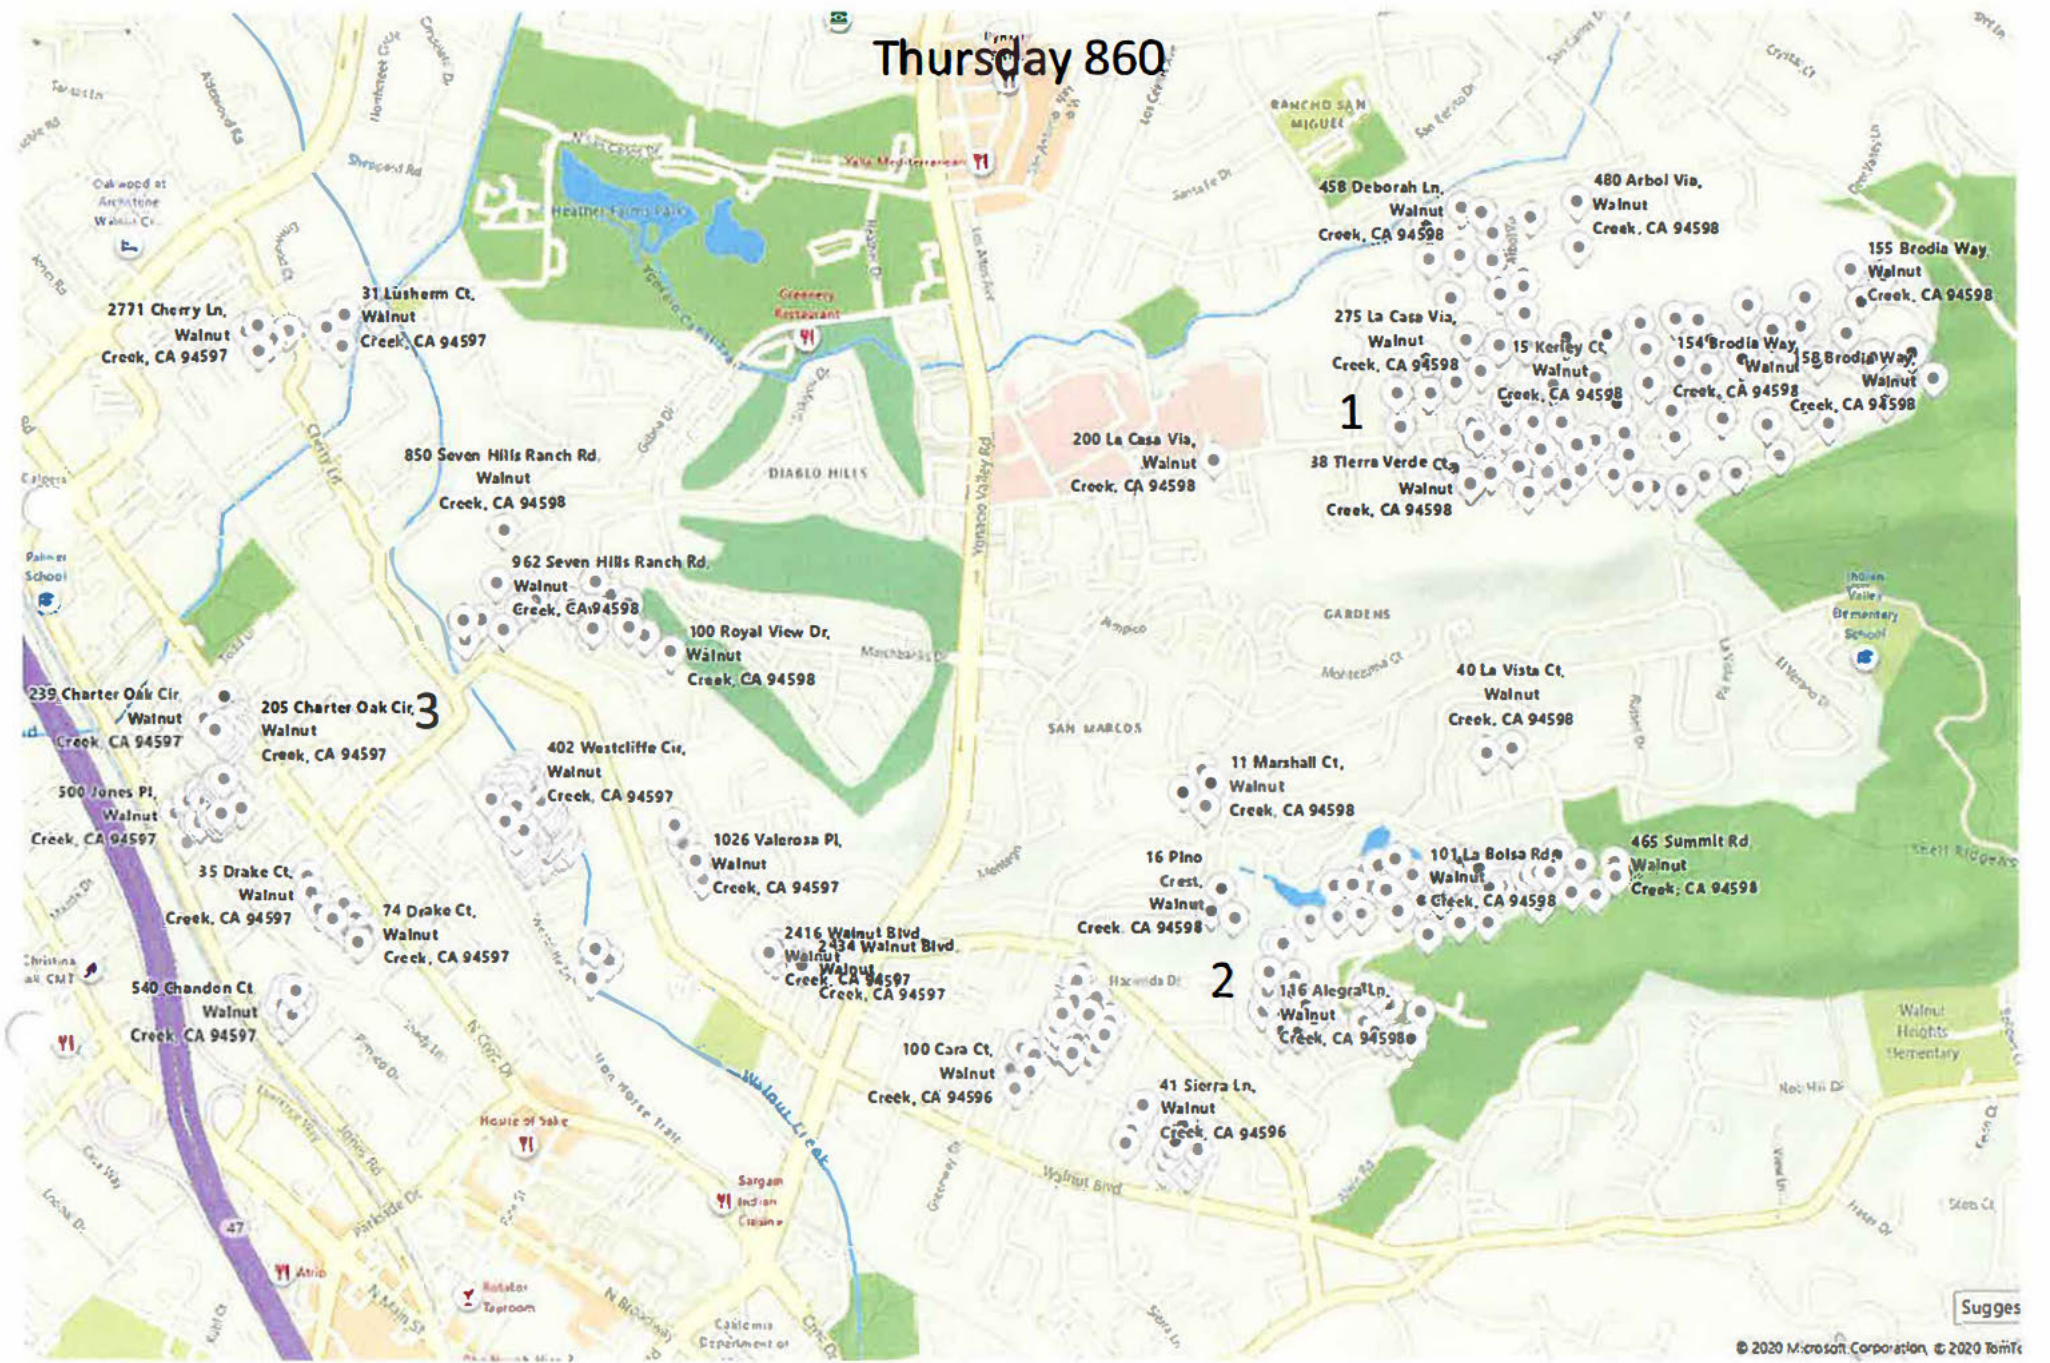

415 Cliffside Dr,
Danville, CA 94526

417 Cliffside Dr,
Danville, CA 94526

270 Montego Dr,
Danville, CA 94526

1801 Peters Ranch Rd,
Danville, CA 94526

1851 Peters Ranch Rd,
Danville, CA 94526

THURSDAY

Thursday 860