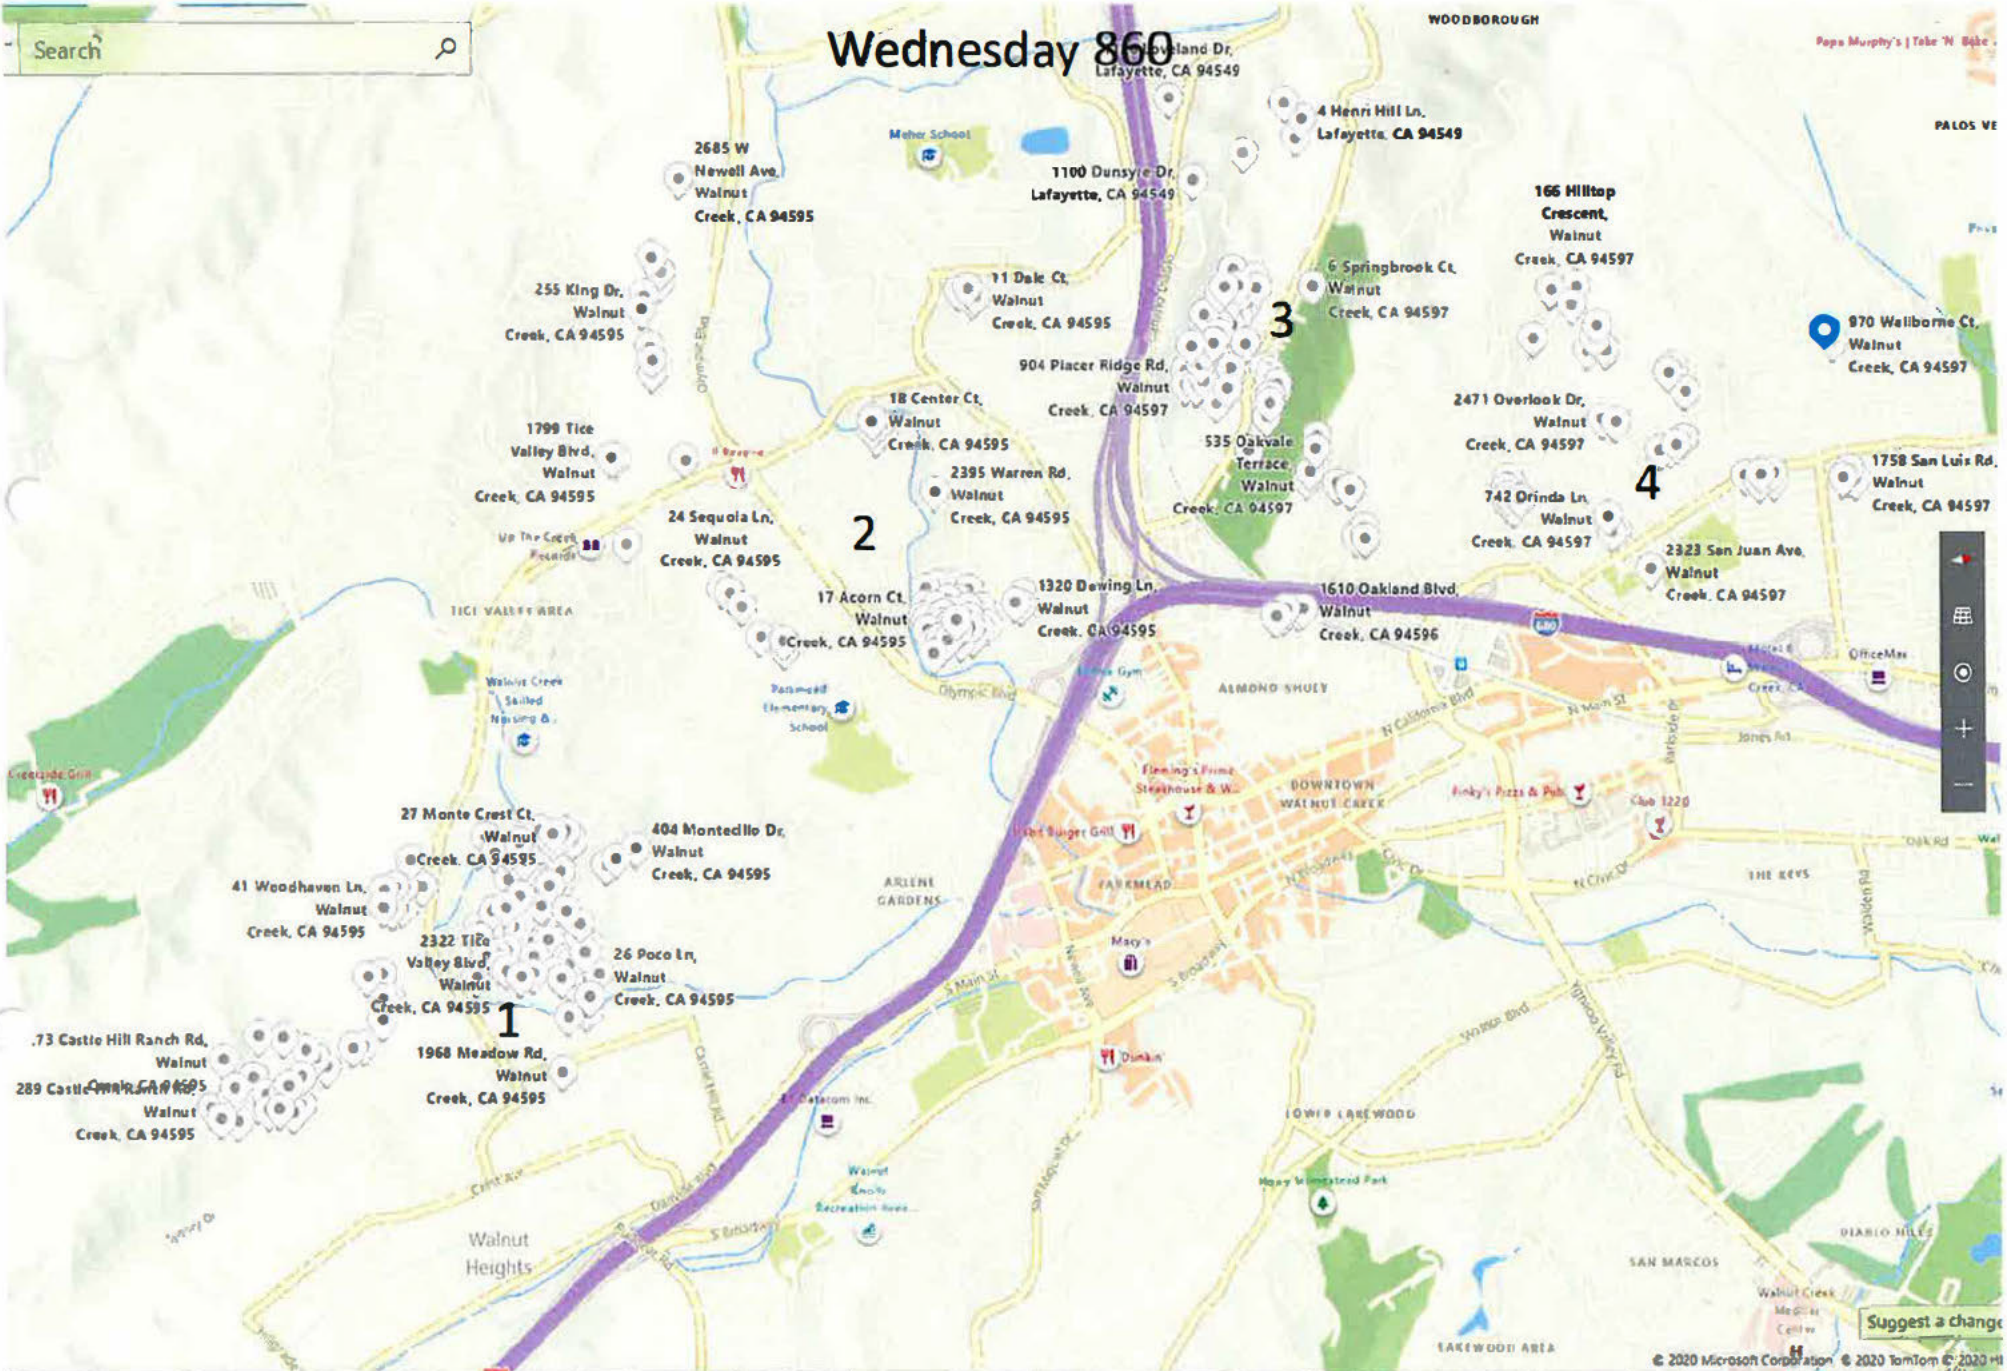

Search

Wednesday 860

WOODBOROUGH

Papa Murphy's | Tater 'N Biscuits

PALOS VERDES

- 2685 W Newell Ave, Walnut Creek, CA 94595
- 1100 Dunsyre Dr, Lafayette, CA 94549
- 4 Henri Hill Ln, Lafayette, CA 94549
- 166 Hilltop Crescent, Walnut Creek, CA 94597
- 255 King Dr, Walnut Creek, CA 94595
- 11 Dale Ct, Walnut Creek, CA 94595
- 6 Springbrook Ct, Walnut Creek, CA 94597
- 970 Walborne Ct, Walnut Creek, CA 94597
- 1799 Tice Valley Blvd, Walnut Creek, CA 94595
- 18 Center Ct, Walnut Creek, CA 94595
- 904 Placer Ridge Rd, Walnut Creek, CA 94597
- 535 Oakvale Terrace, Walnut Creek, CA 94597
- 2471 Overlook Dr, Walnut Creek, CA 94597
- 1758 San Luis Rd, Walnut Creek, CA 94597
- 24 Sequoia Ln, Walnut Creek, CA 94595
- 2395 Warren Rd, Walnut Creek, CA 94595
- 742 Drinda Ln, Walnut Creek, CA 94597
- 2323 San Juan Ave, Walnut Creek, CA 94597
- 17 Acorn Ct, Walnut Creek, CA 94595
- 1320 Dewing Ln, Walnut Creek, CA 94595
- 1610 Oakland Blvd, Walnut Creek, CA 94596
- 27 Monte Crest Ct, Walnut Creek, CA 94595
- 404 Montedillo Dr, Walnut Creek, CA 94595
- 41 Woodhaven Ln, Walnut Creek, CA 94595
- 2322 Tice Valley Blvd, Walnut Creek, CA 94595
- 26 Poco Ln, Walnut Creek, CA 94595
- 1968 Meadow Rd, Walnut Creek, CA 94595
- 73 Castle Hill Ranch Rd, Walnut Creek, CA 94595
- 289 Castle Hill Ranch Rd, Walnut Creek, CA 94595

Suggest a change

© 2020 Microsoft Corporation © 2020 TomTom © 2020 HERE