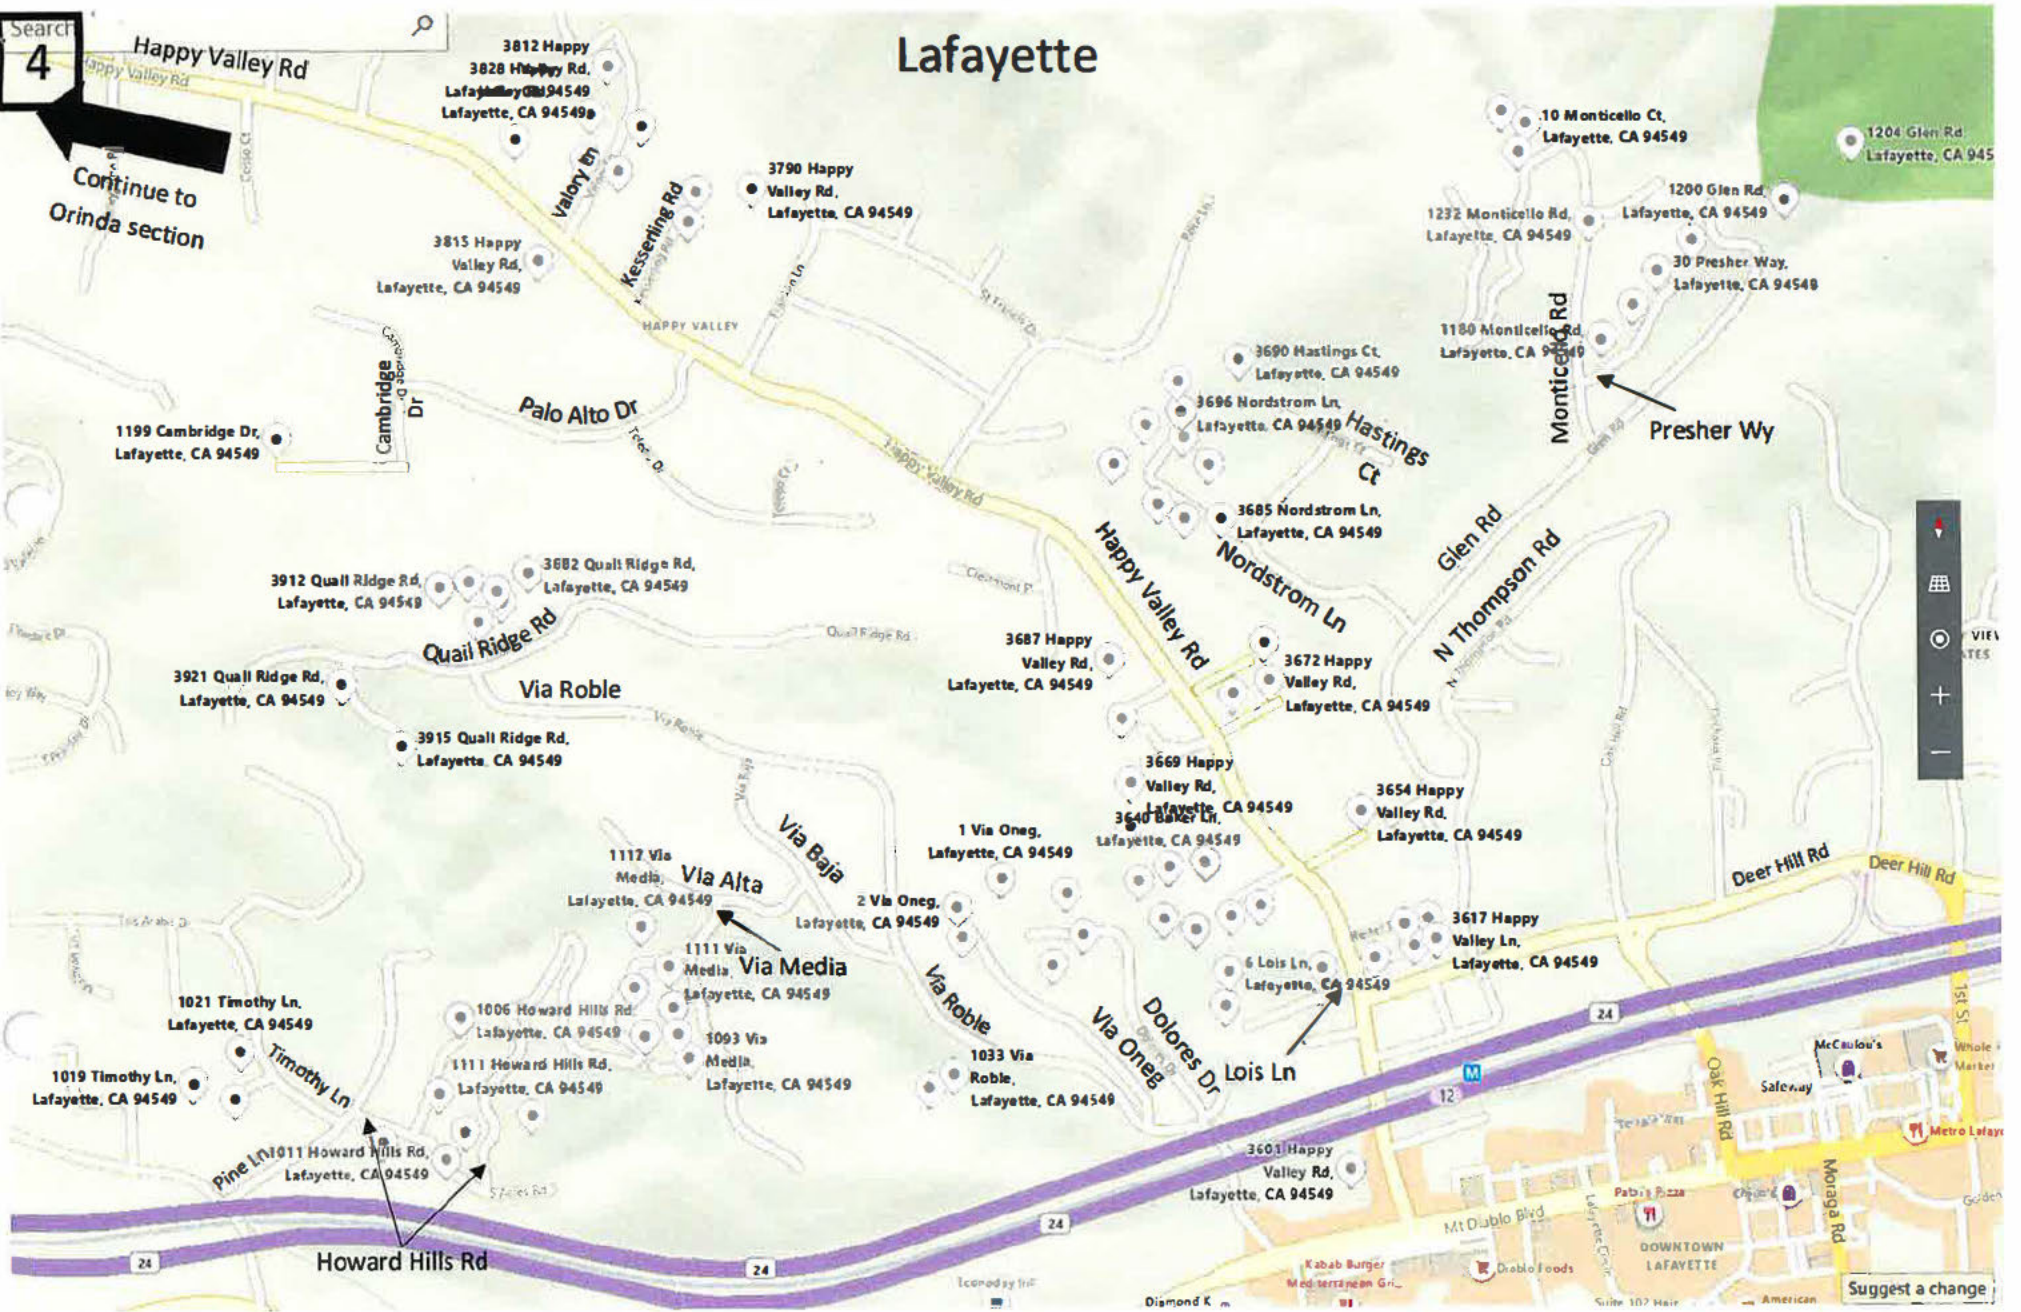

1

Lafayette

Search 4

Continue to Orinda section

Map navigation controls including a red arrow, a grid icon, a magnifying glass icon, a plus sign, and a minus sign.

Suggest a change

Orinda

Walnut Creek