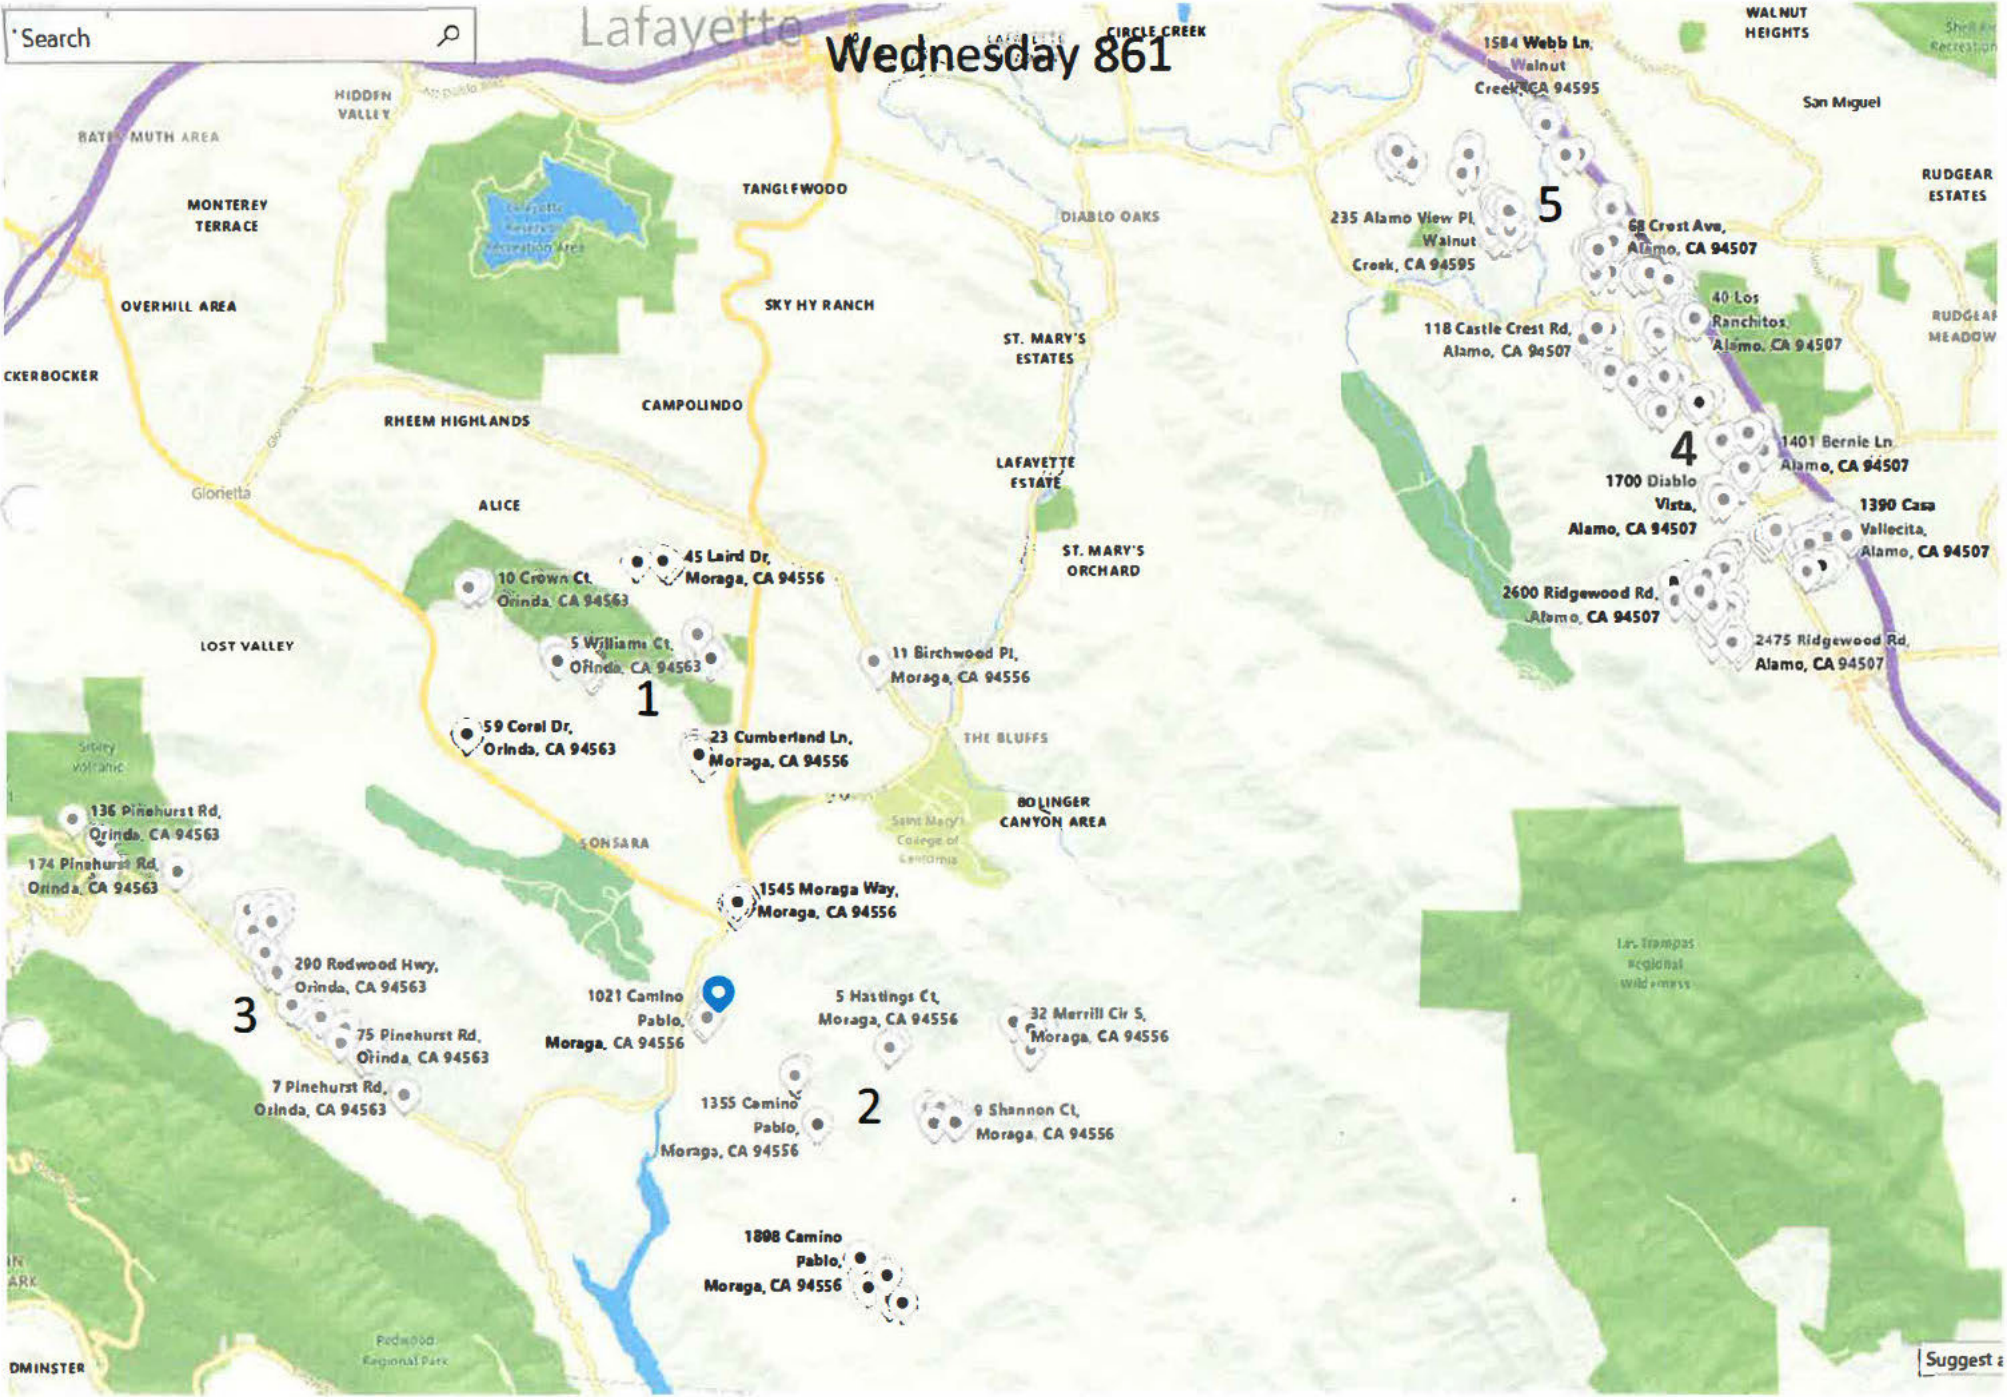

Search

Lafayette

Wednesday 861

Suggest a

Search 1

Suggest a change

2

Canyon Rd