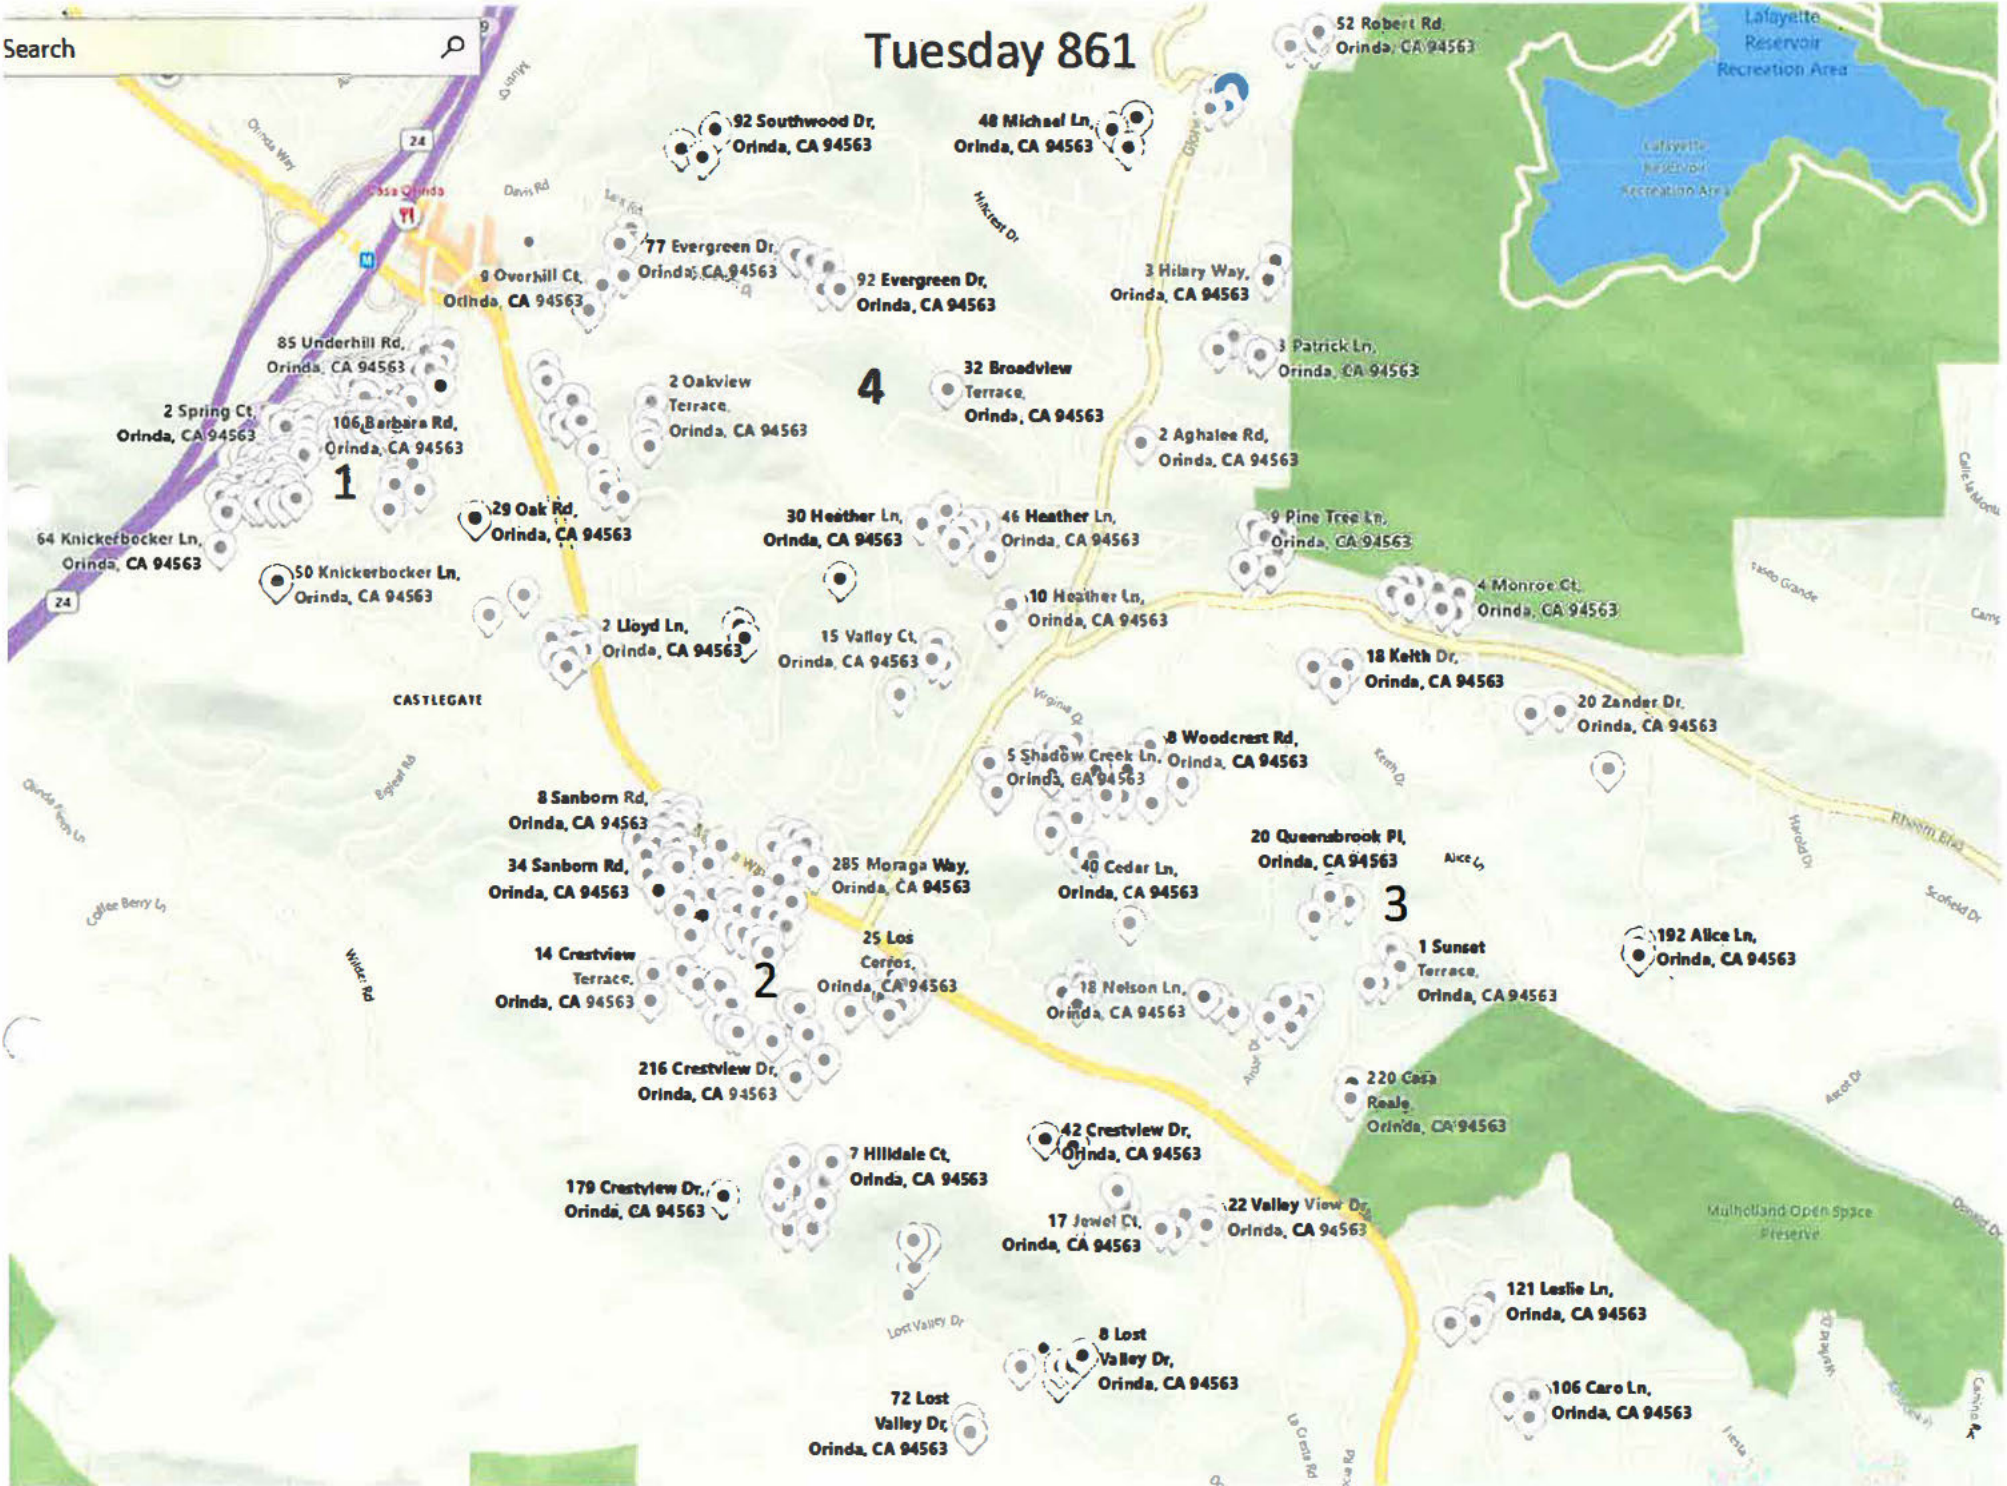

© 2020 Microsoft Corporation. © 2020 TomTom © 2020 HERE

Suggest a change

4

Suggest a change

Search

Tuesday 861

92 Southwood Dr,
Orinda, CA 94563

48 Michael Ln,
Orinda, CA 94563