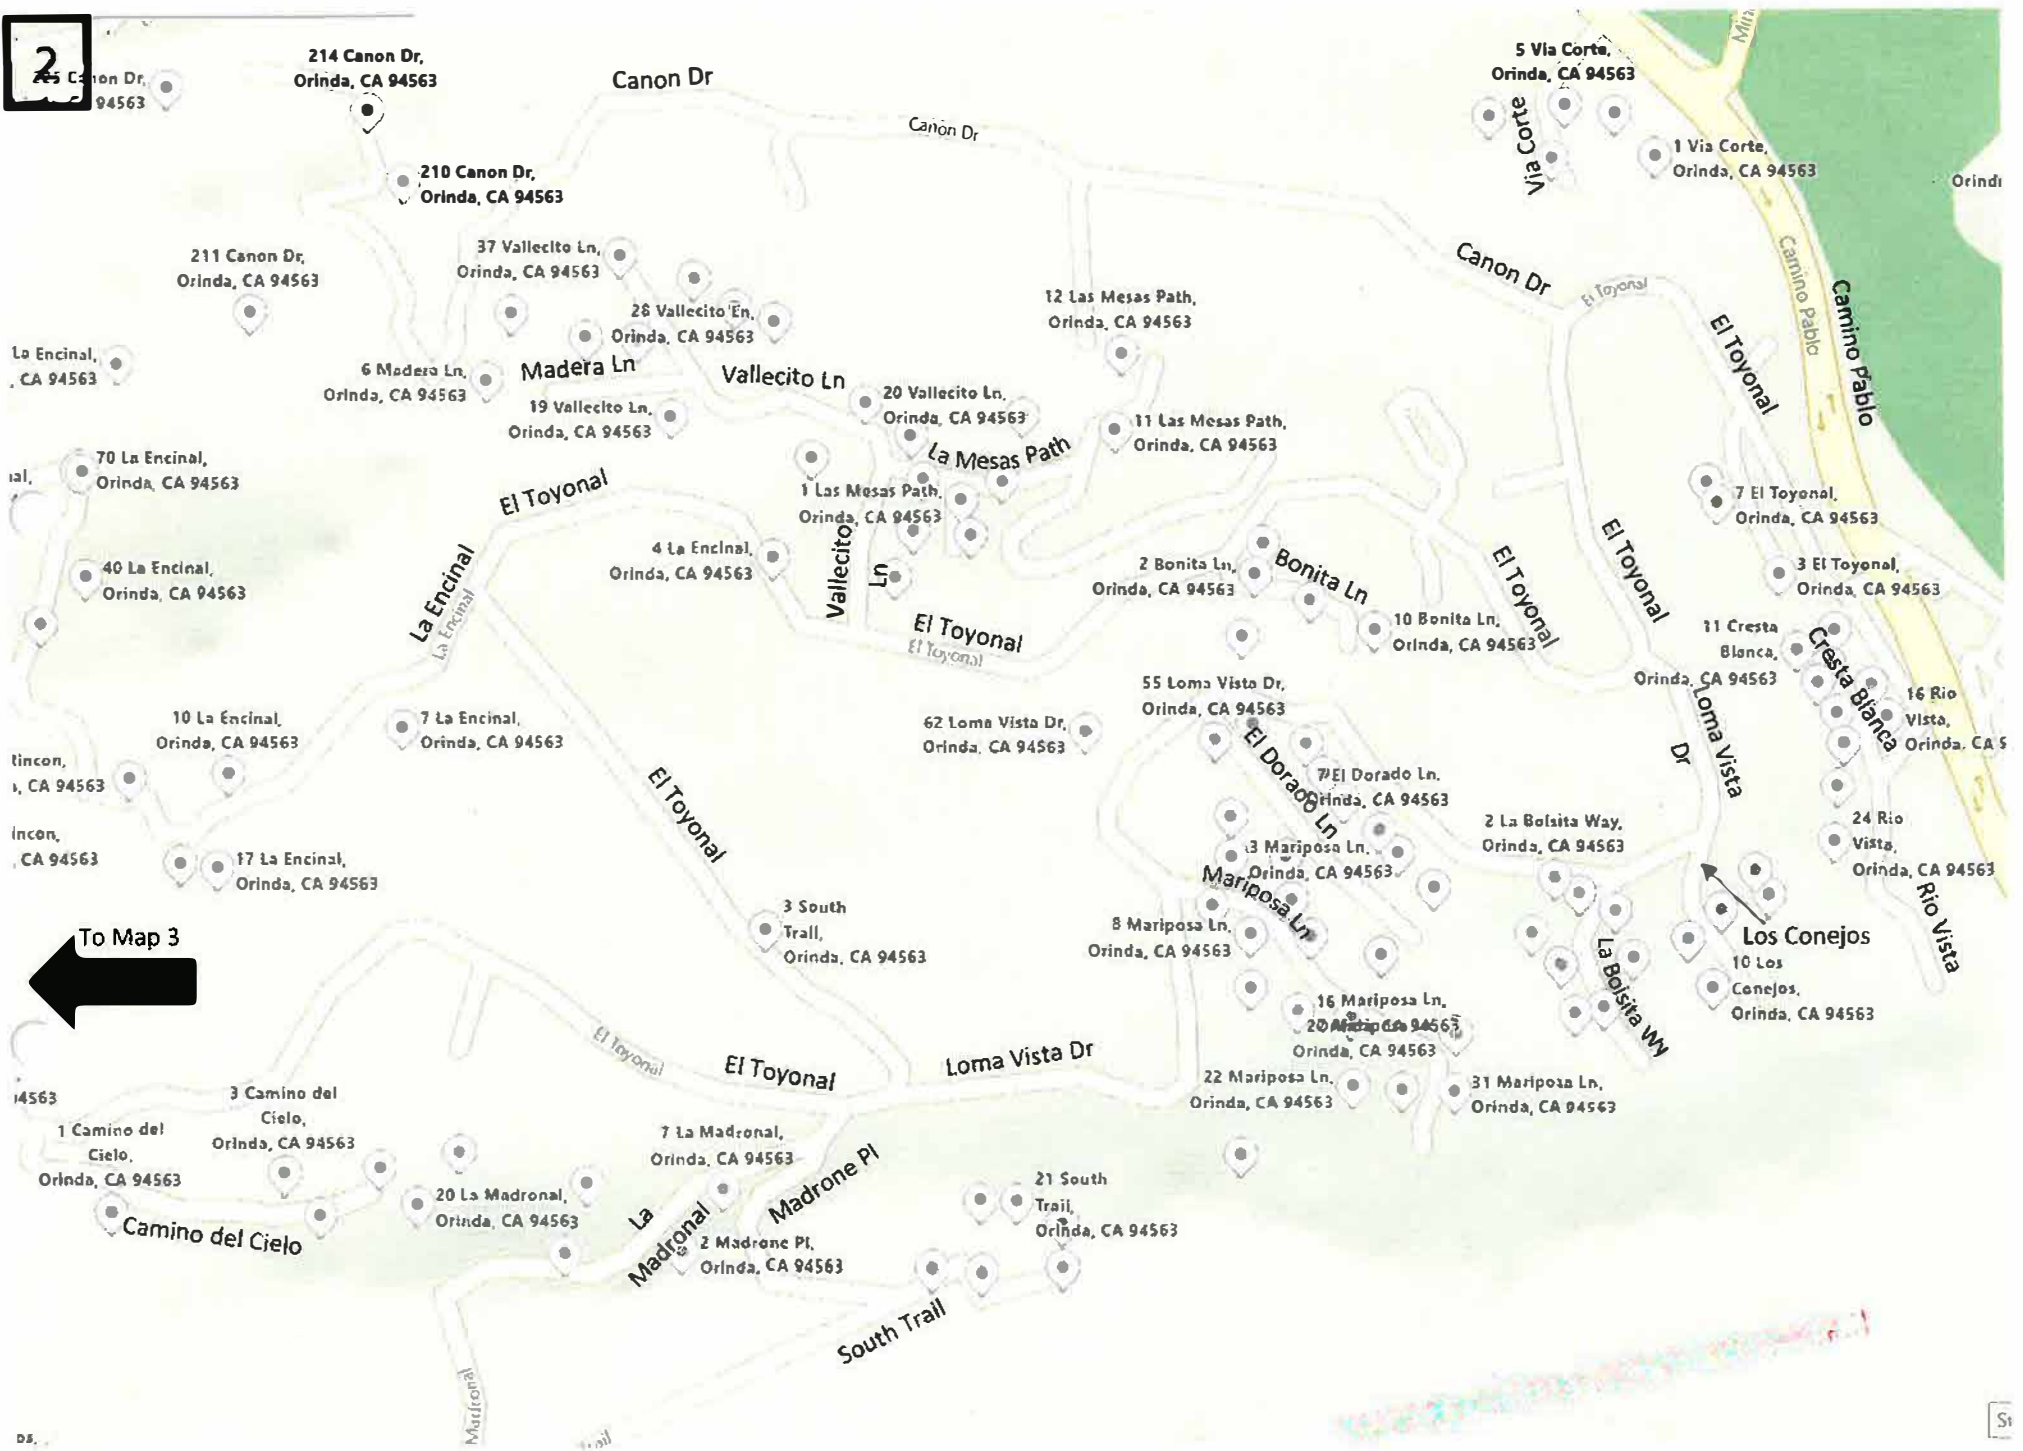

MONDAY

Routes 860-862

Monday 860

4120 Happy Valley Rd, Lafayette, CA 94549

Suggest a

From Map 2

Suggest a cha

Search 