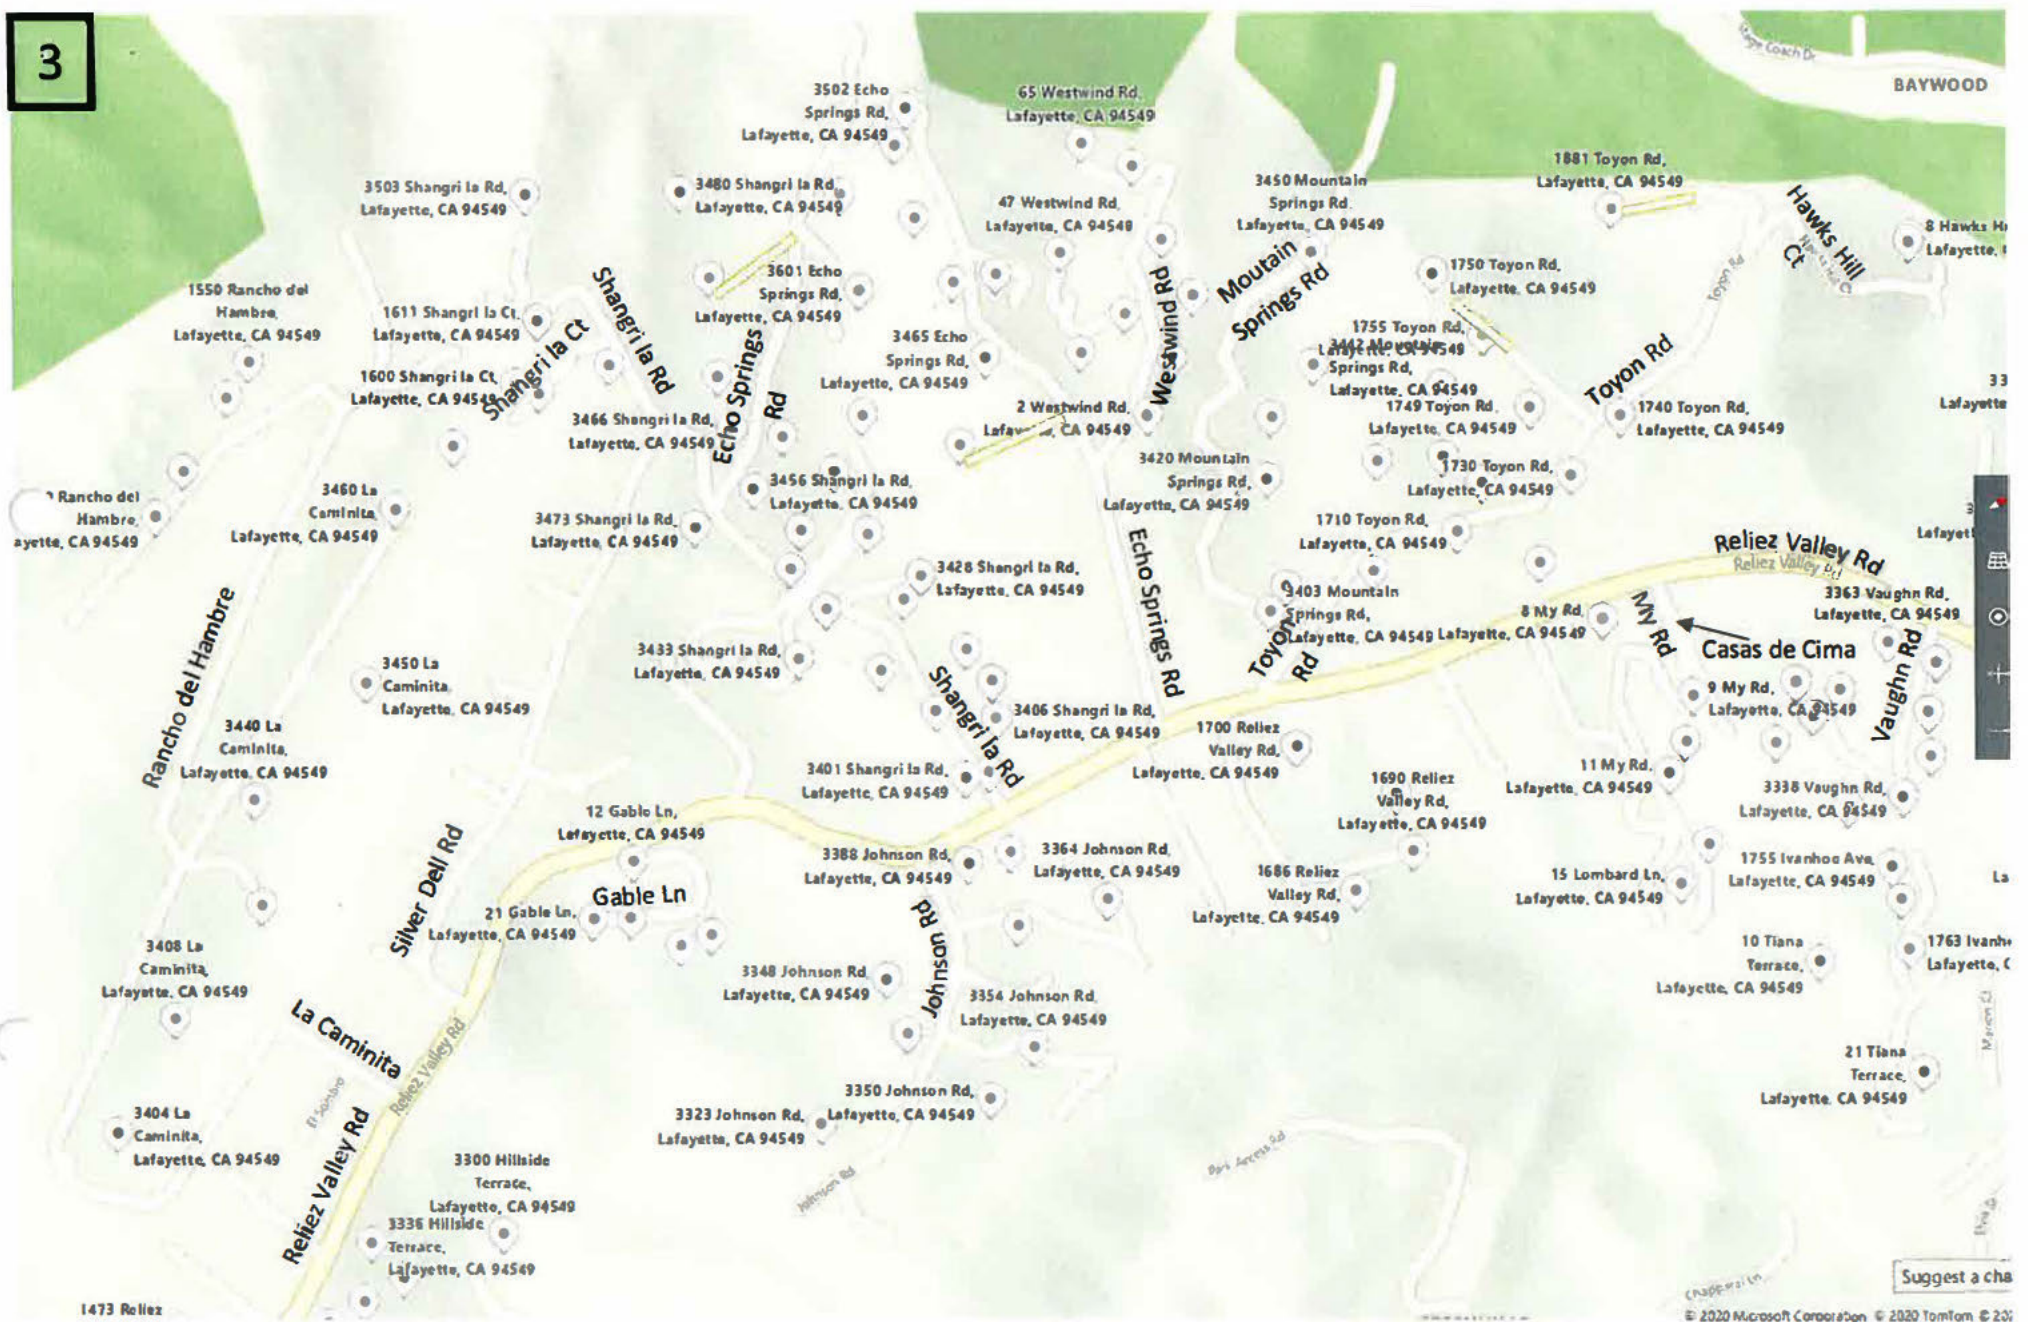

1473 Reliez