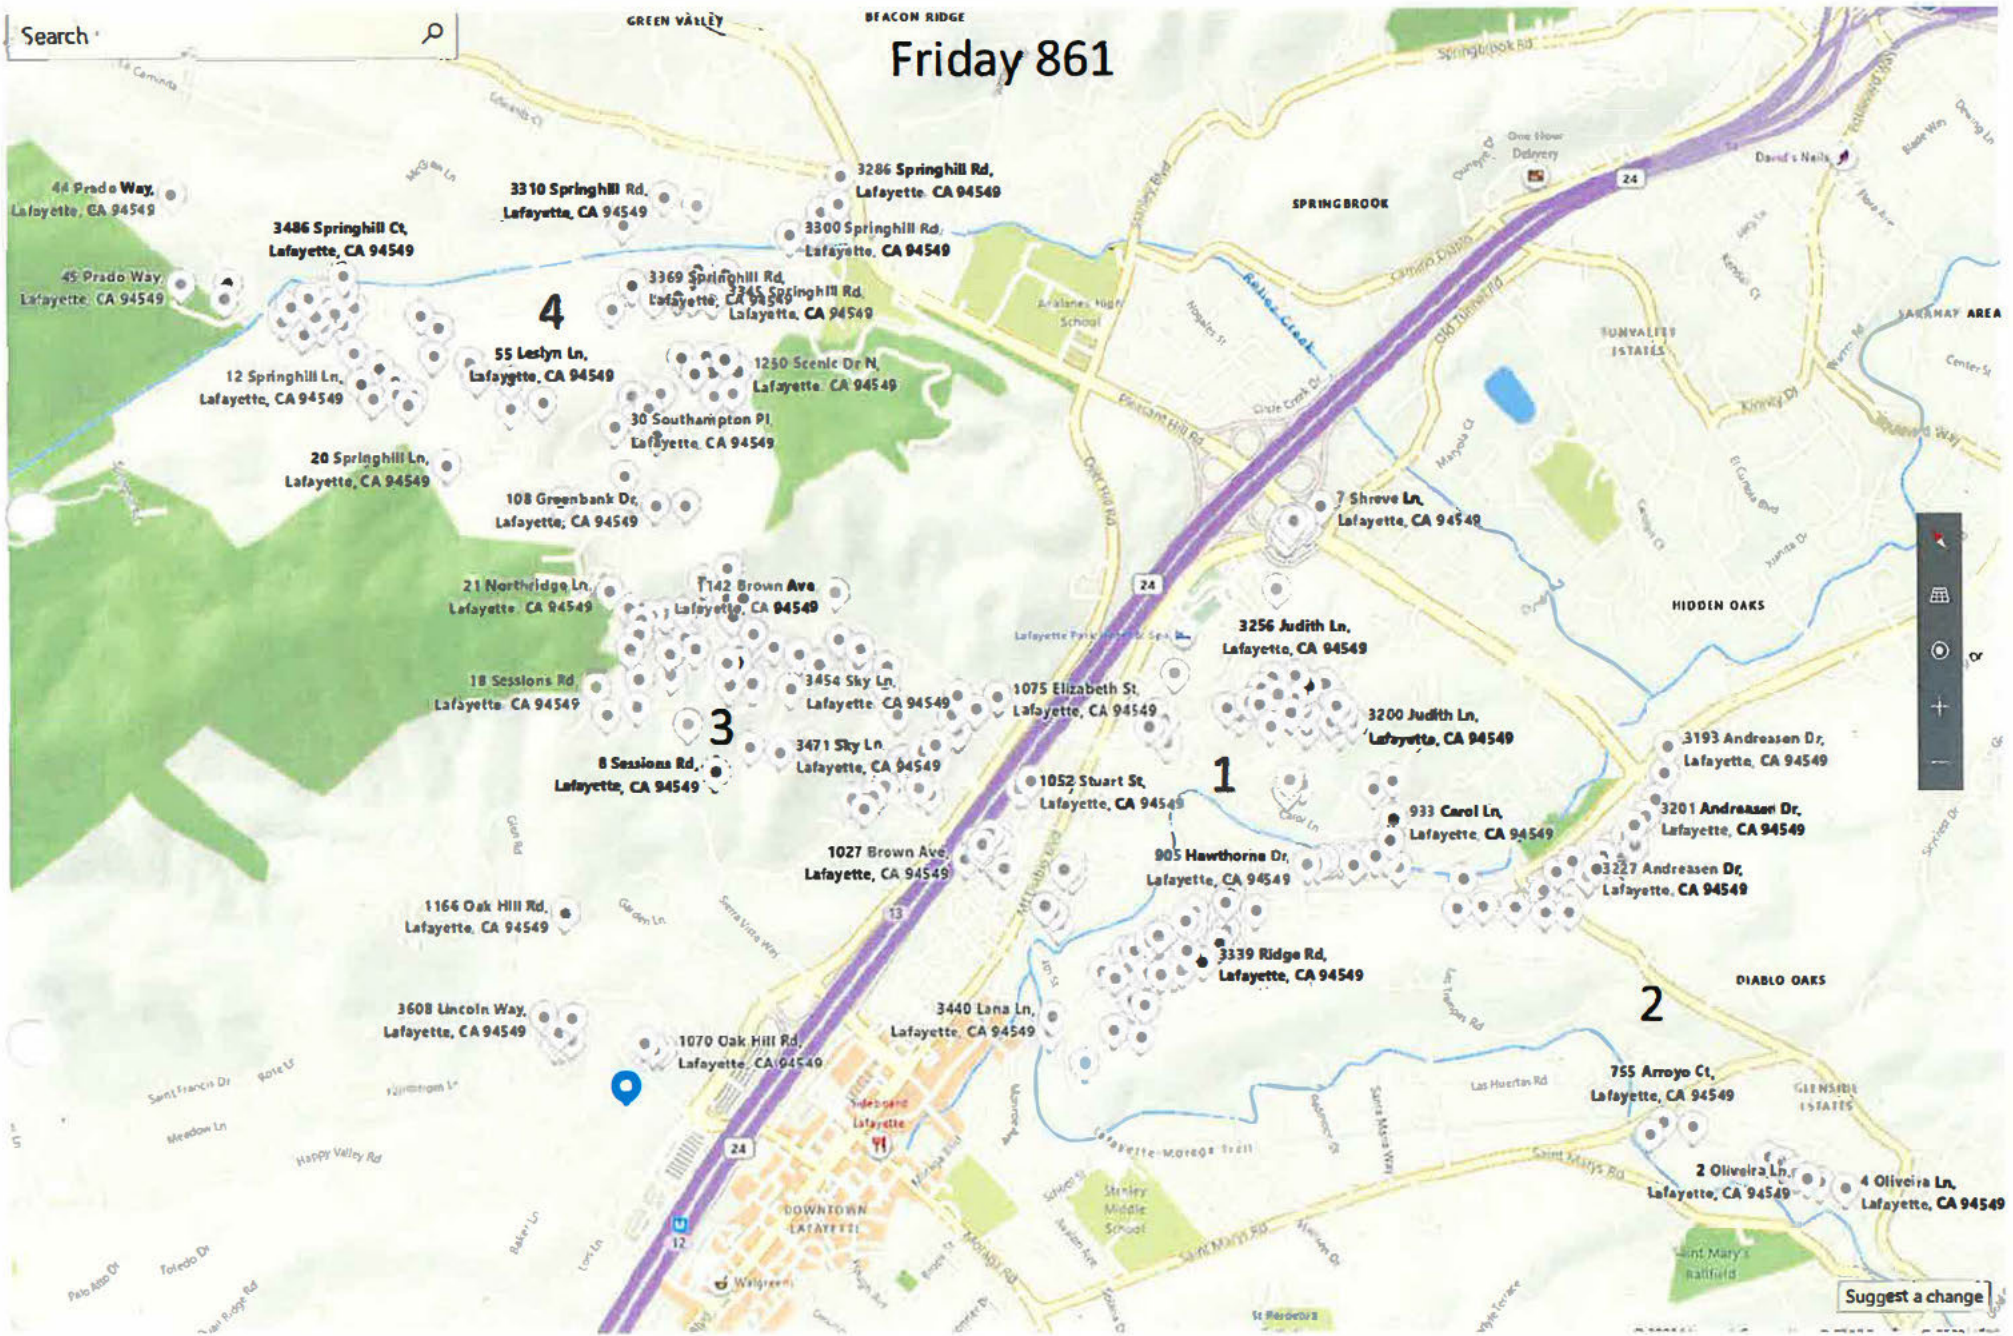

1 Reliez Manor Ct,
Lafayette, CA 94549

Suggest a

1473 Reliez

Search

Friday 861

Search 1

2

Search