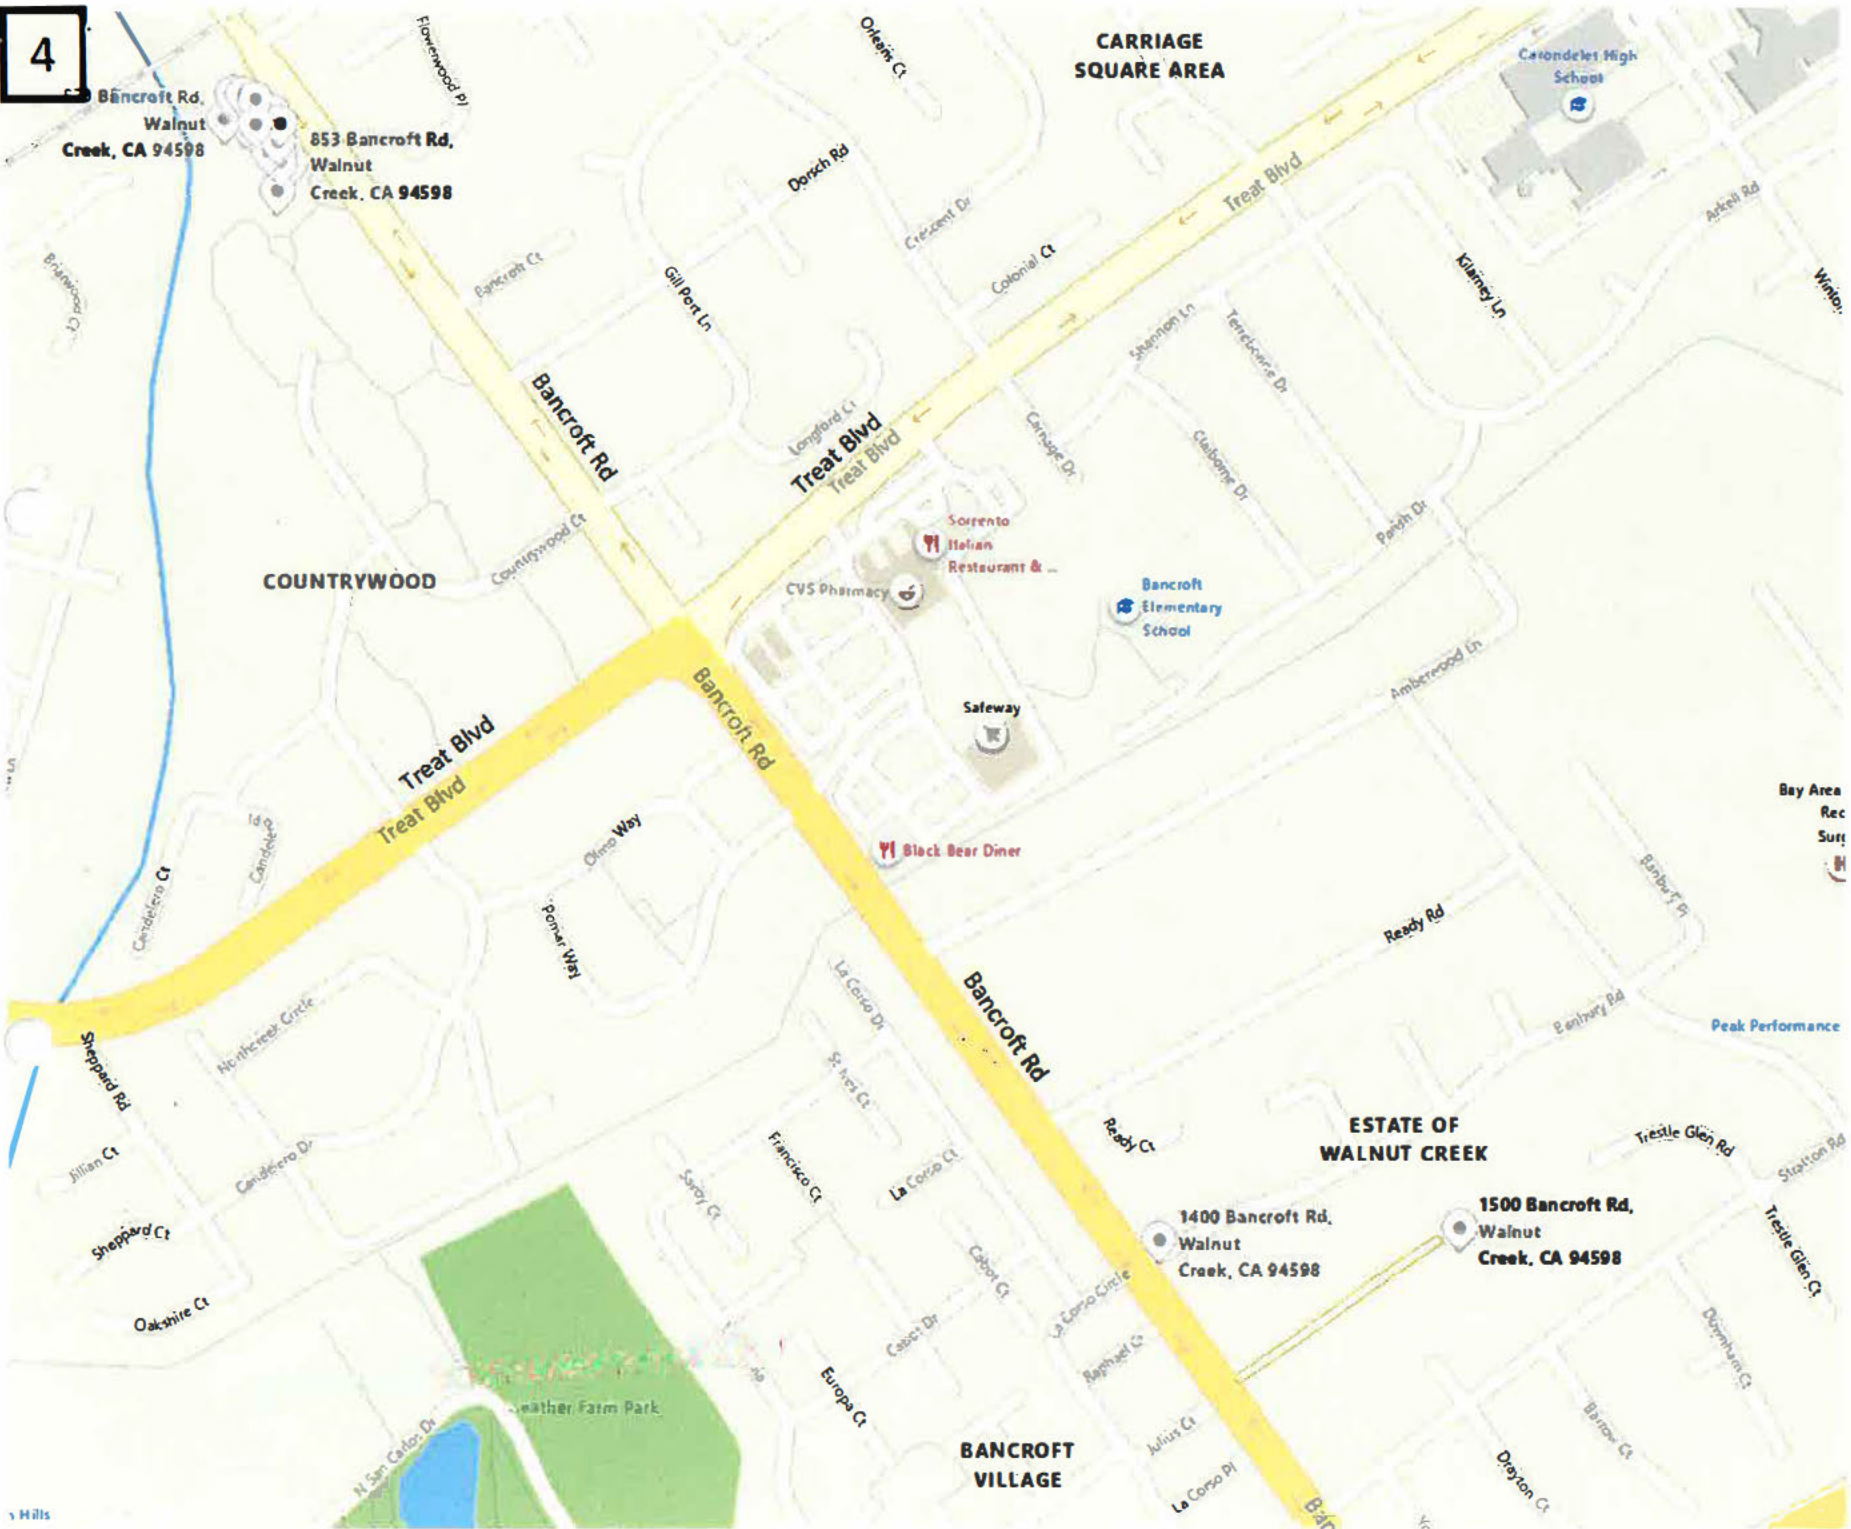

Bancroft Rd,
Walnut
Creek, CA 94598

853 Bancroft Rd,
Walnut
Creek, CA 94598

CARRIAGE
SQUARE AREA

Carondelet High
School

COUNTRYWOOD

Treat Blvd
Treat Blvd

Sorrento
Italian
Restaurant & ...

Bancroft
Elementary
School