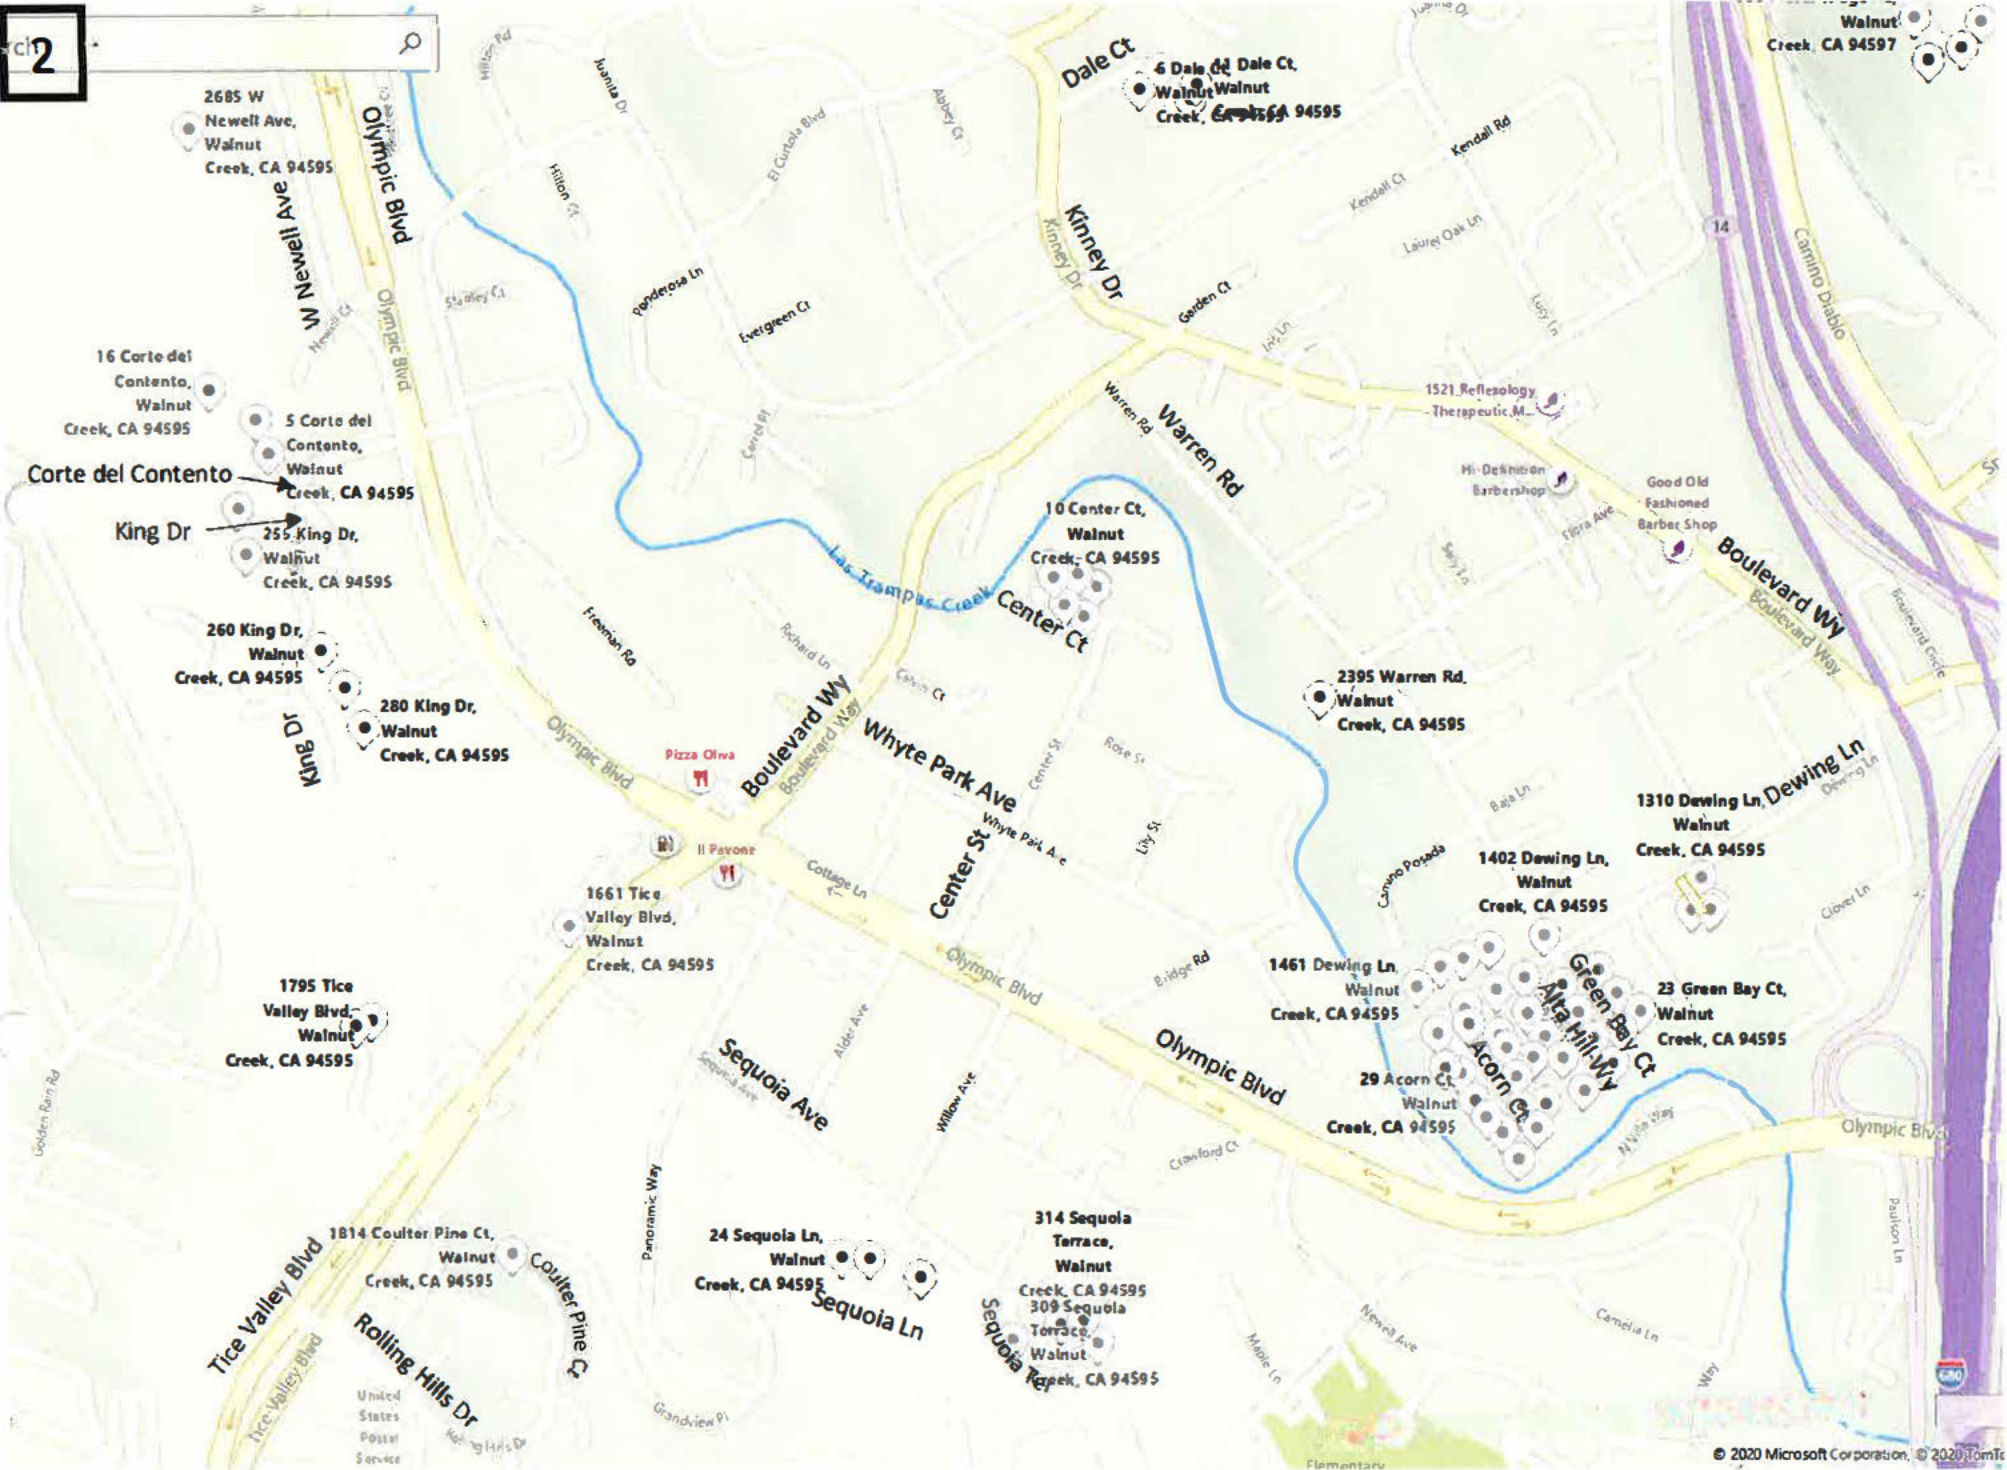

Suggest a change

© 2020 Microsoft Corporation © 2020 TomTom © 2020 HERE

Suggest a change

3

4 Henri Hill Ln, Lafayette, CA 94549

6 Henri Hill Ln, Lafayette, CA 94549

1 Henri Hill Ln, Lafayette, CA 94549

Henri Hill Ln