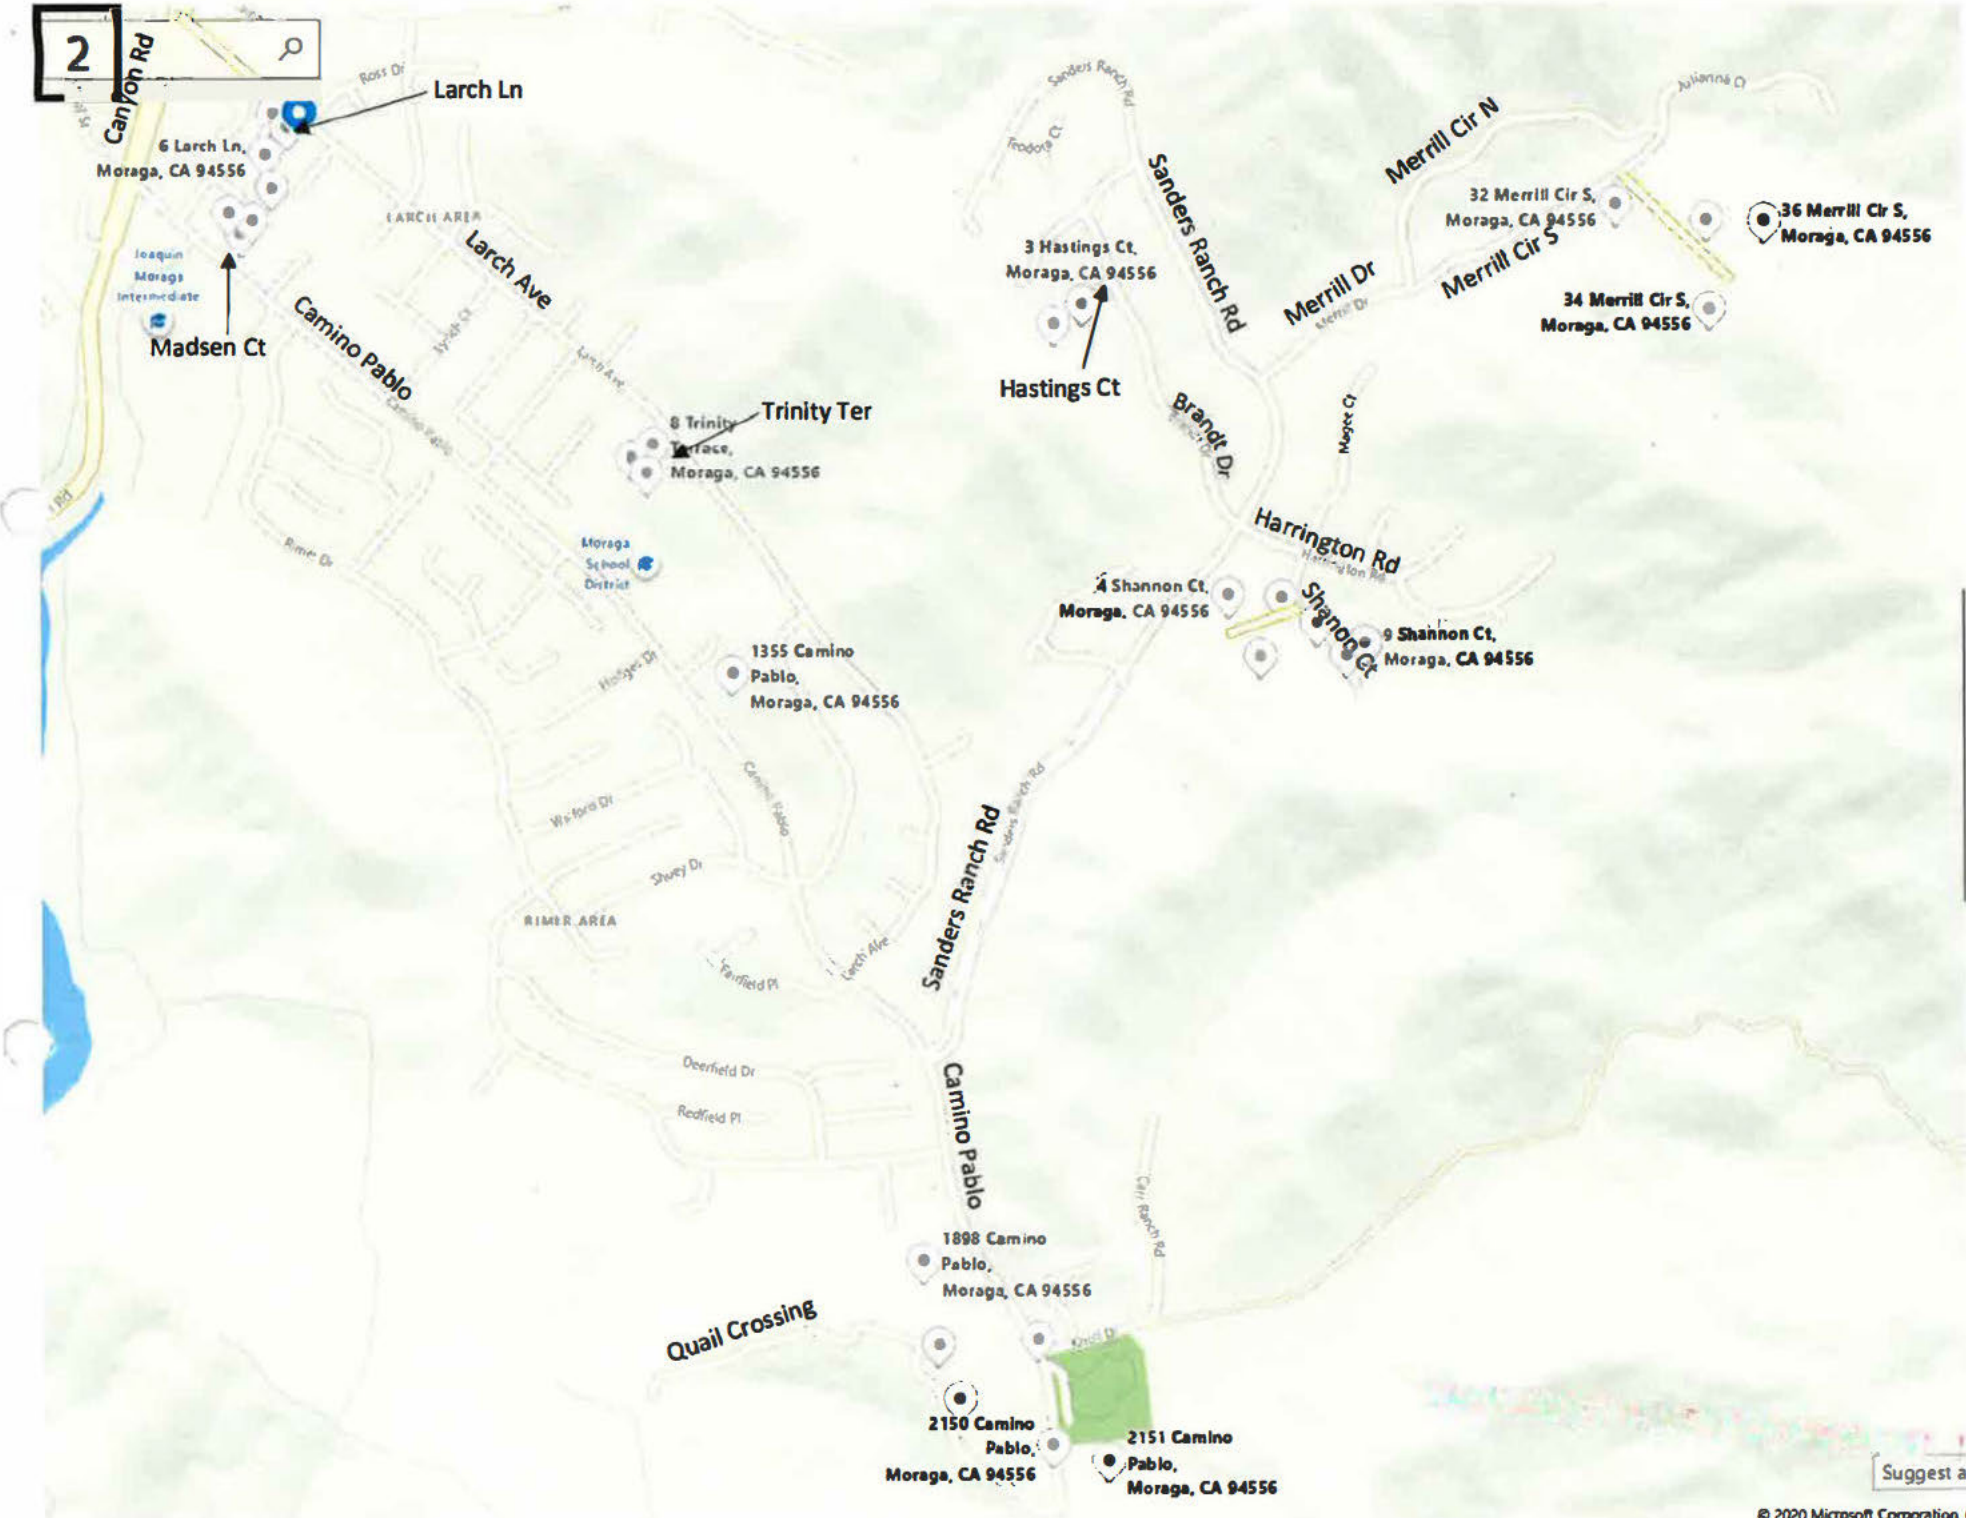

Search

Lafayette

Wednesday 861

Suggest a

Search 1

Suggest a change

2

Canyon Rd