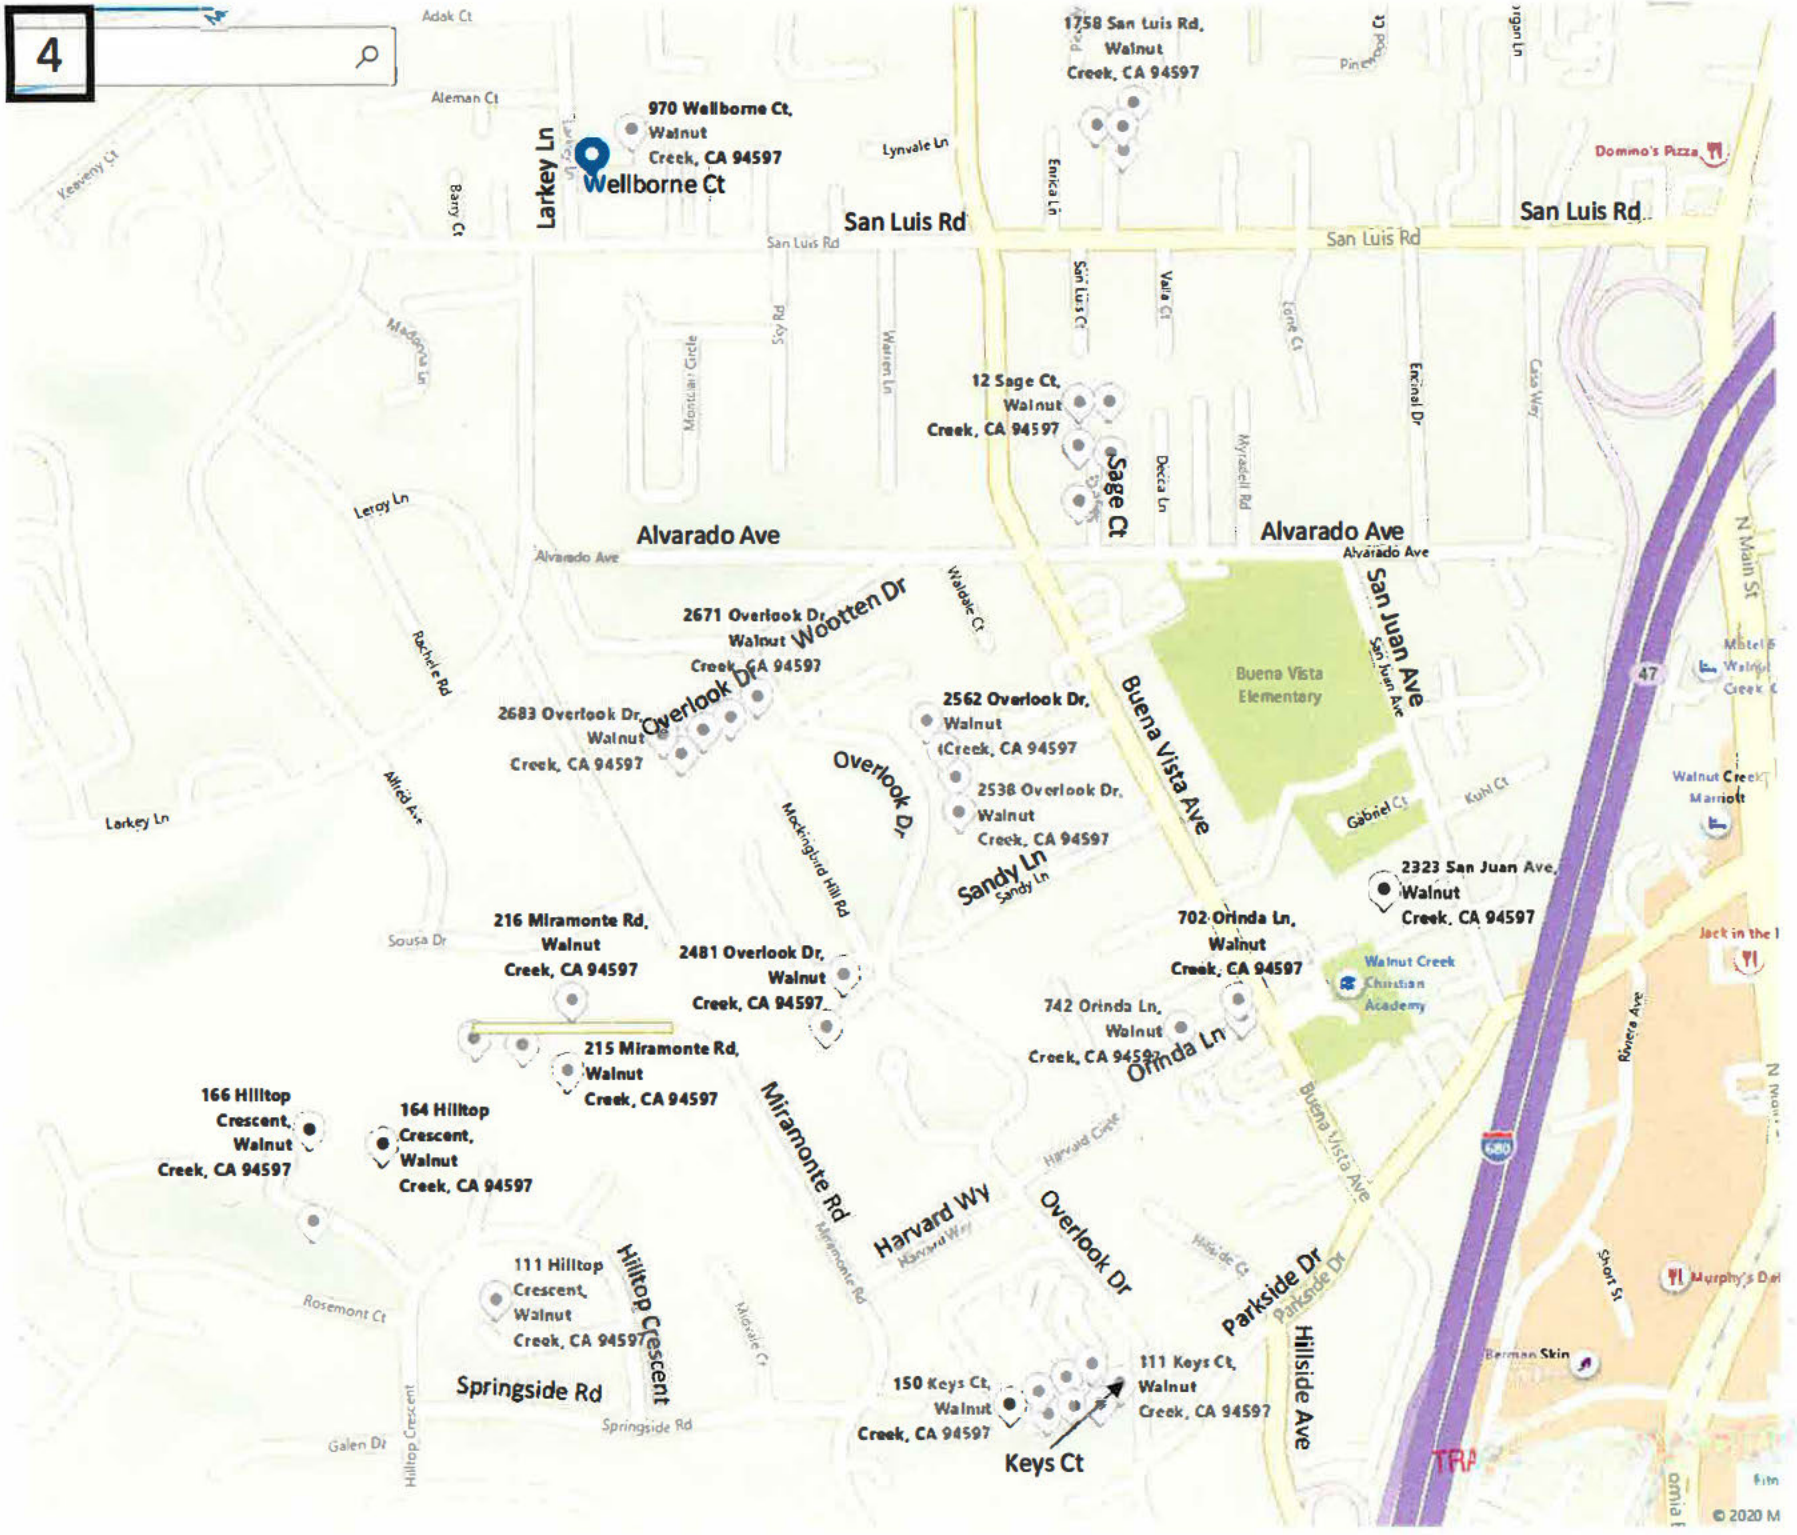

1610 Oakland Blvd, Walnut Creek, CA 94596

1656 Oakland Blvd, Walnut Creek, CA 94596

1972 Almond Ave, Walnut Creek, CA 94596

Leland Reservoir

SUNVALLEY ESTATES

© 2020 Microsoft Corporation, © 2020 TomTom © 2020