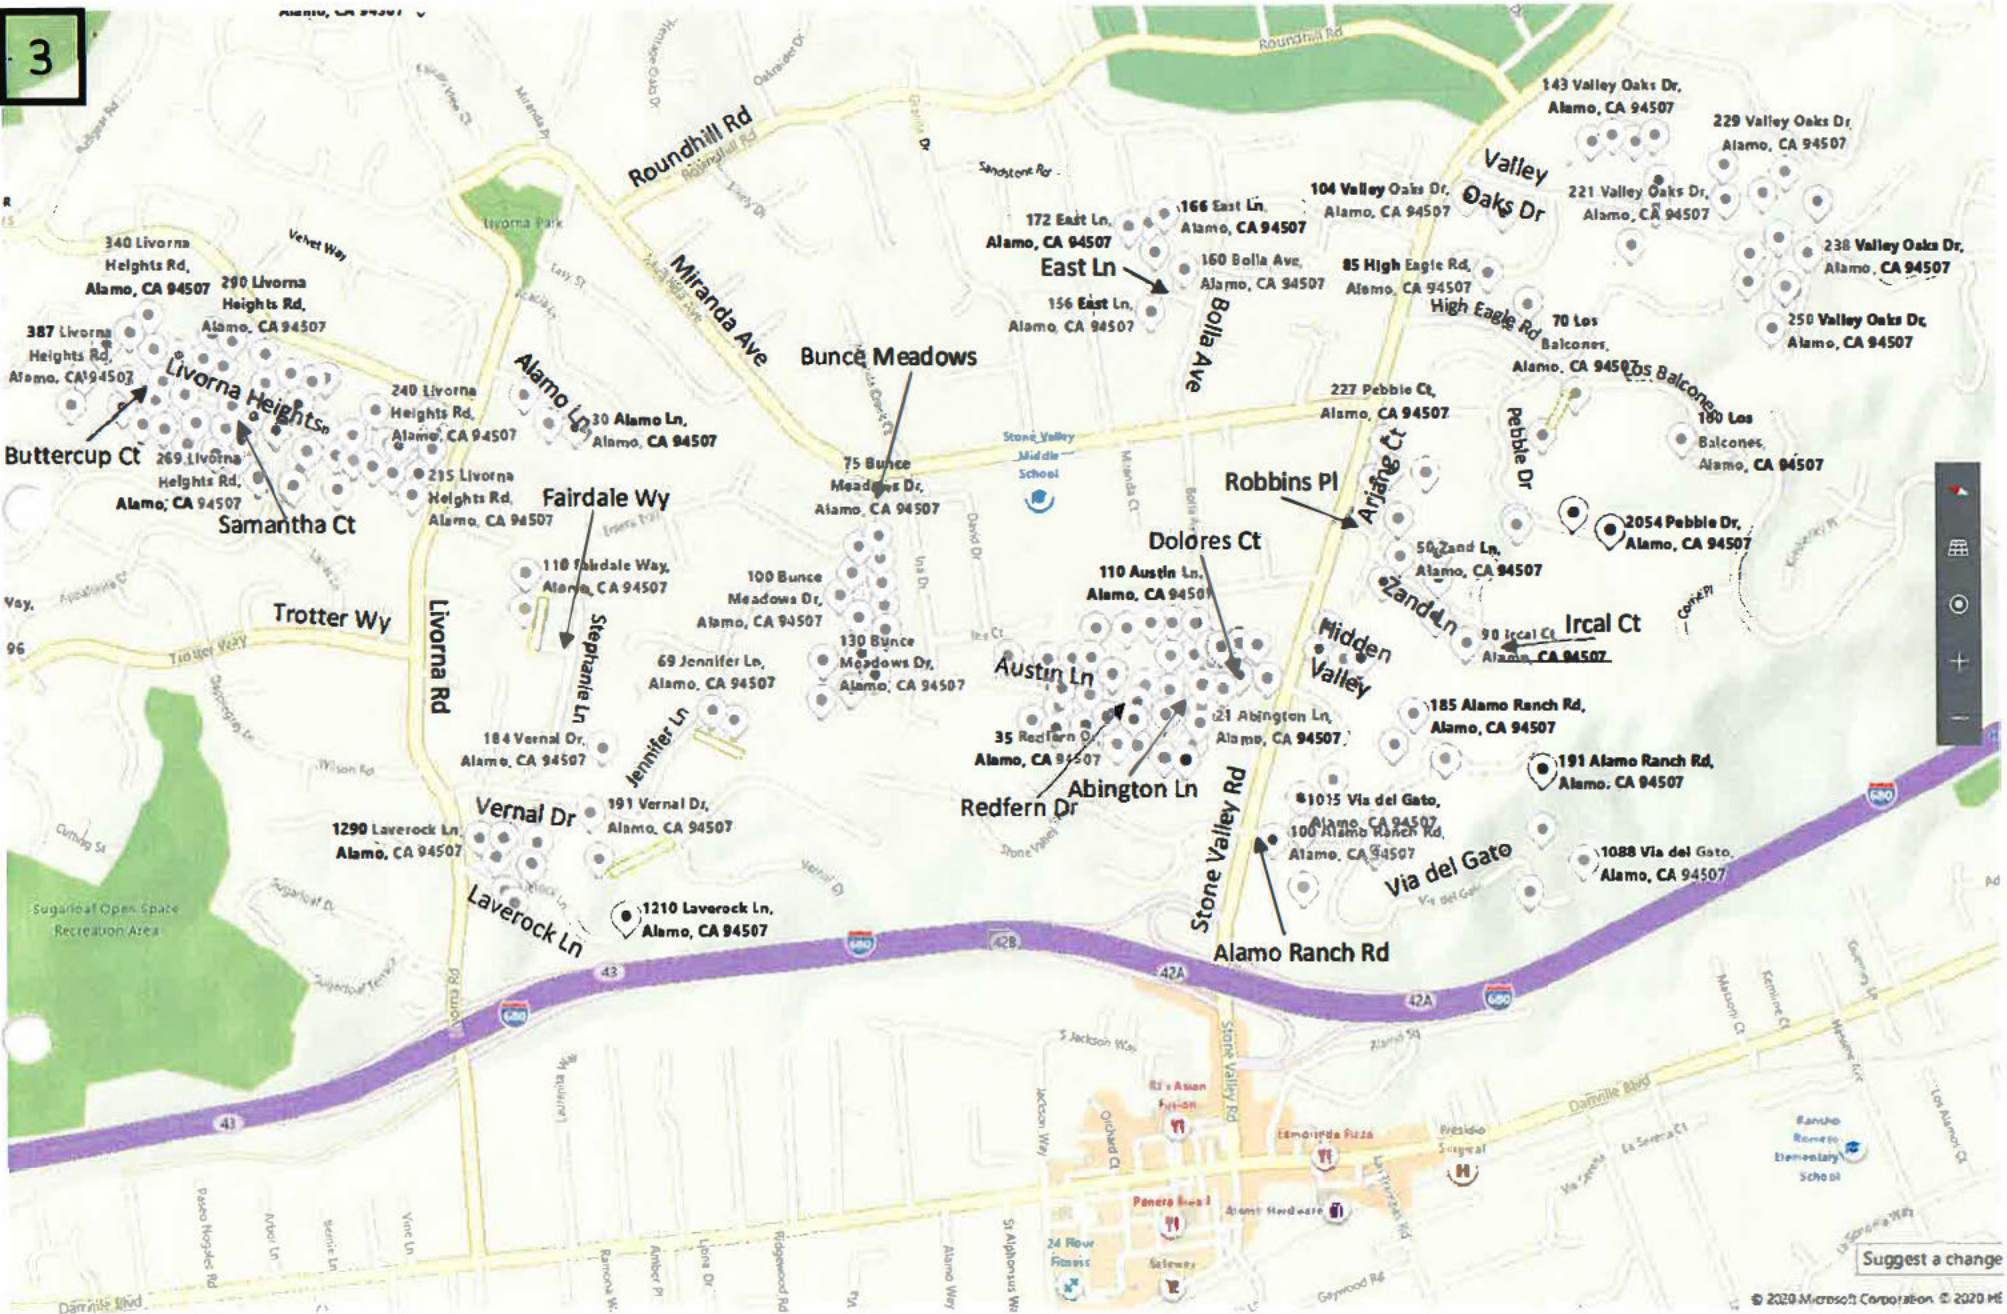

990 Country Ln,
Walnut
Creek, CA 94596

208 Dorchester Ln, Alamo, CA 94507

3

FRIDAY

Friday 860

Suggest

1

2 Reliez Manor Ct,
Lafayette, CA 94549