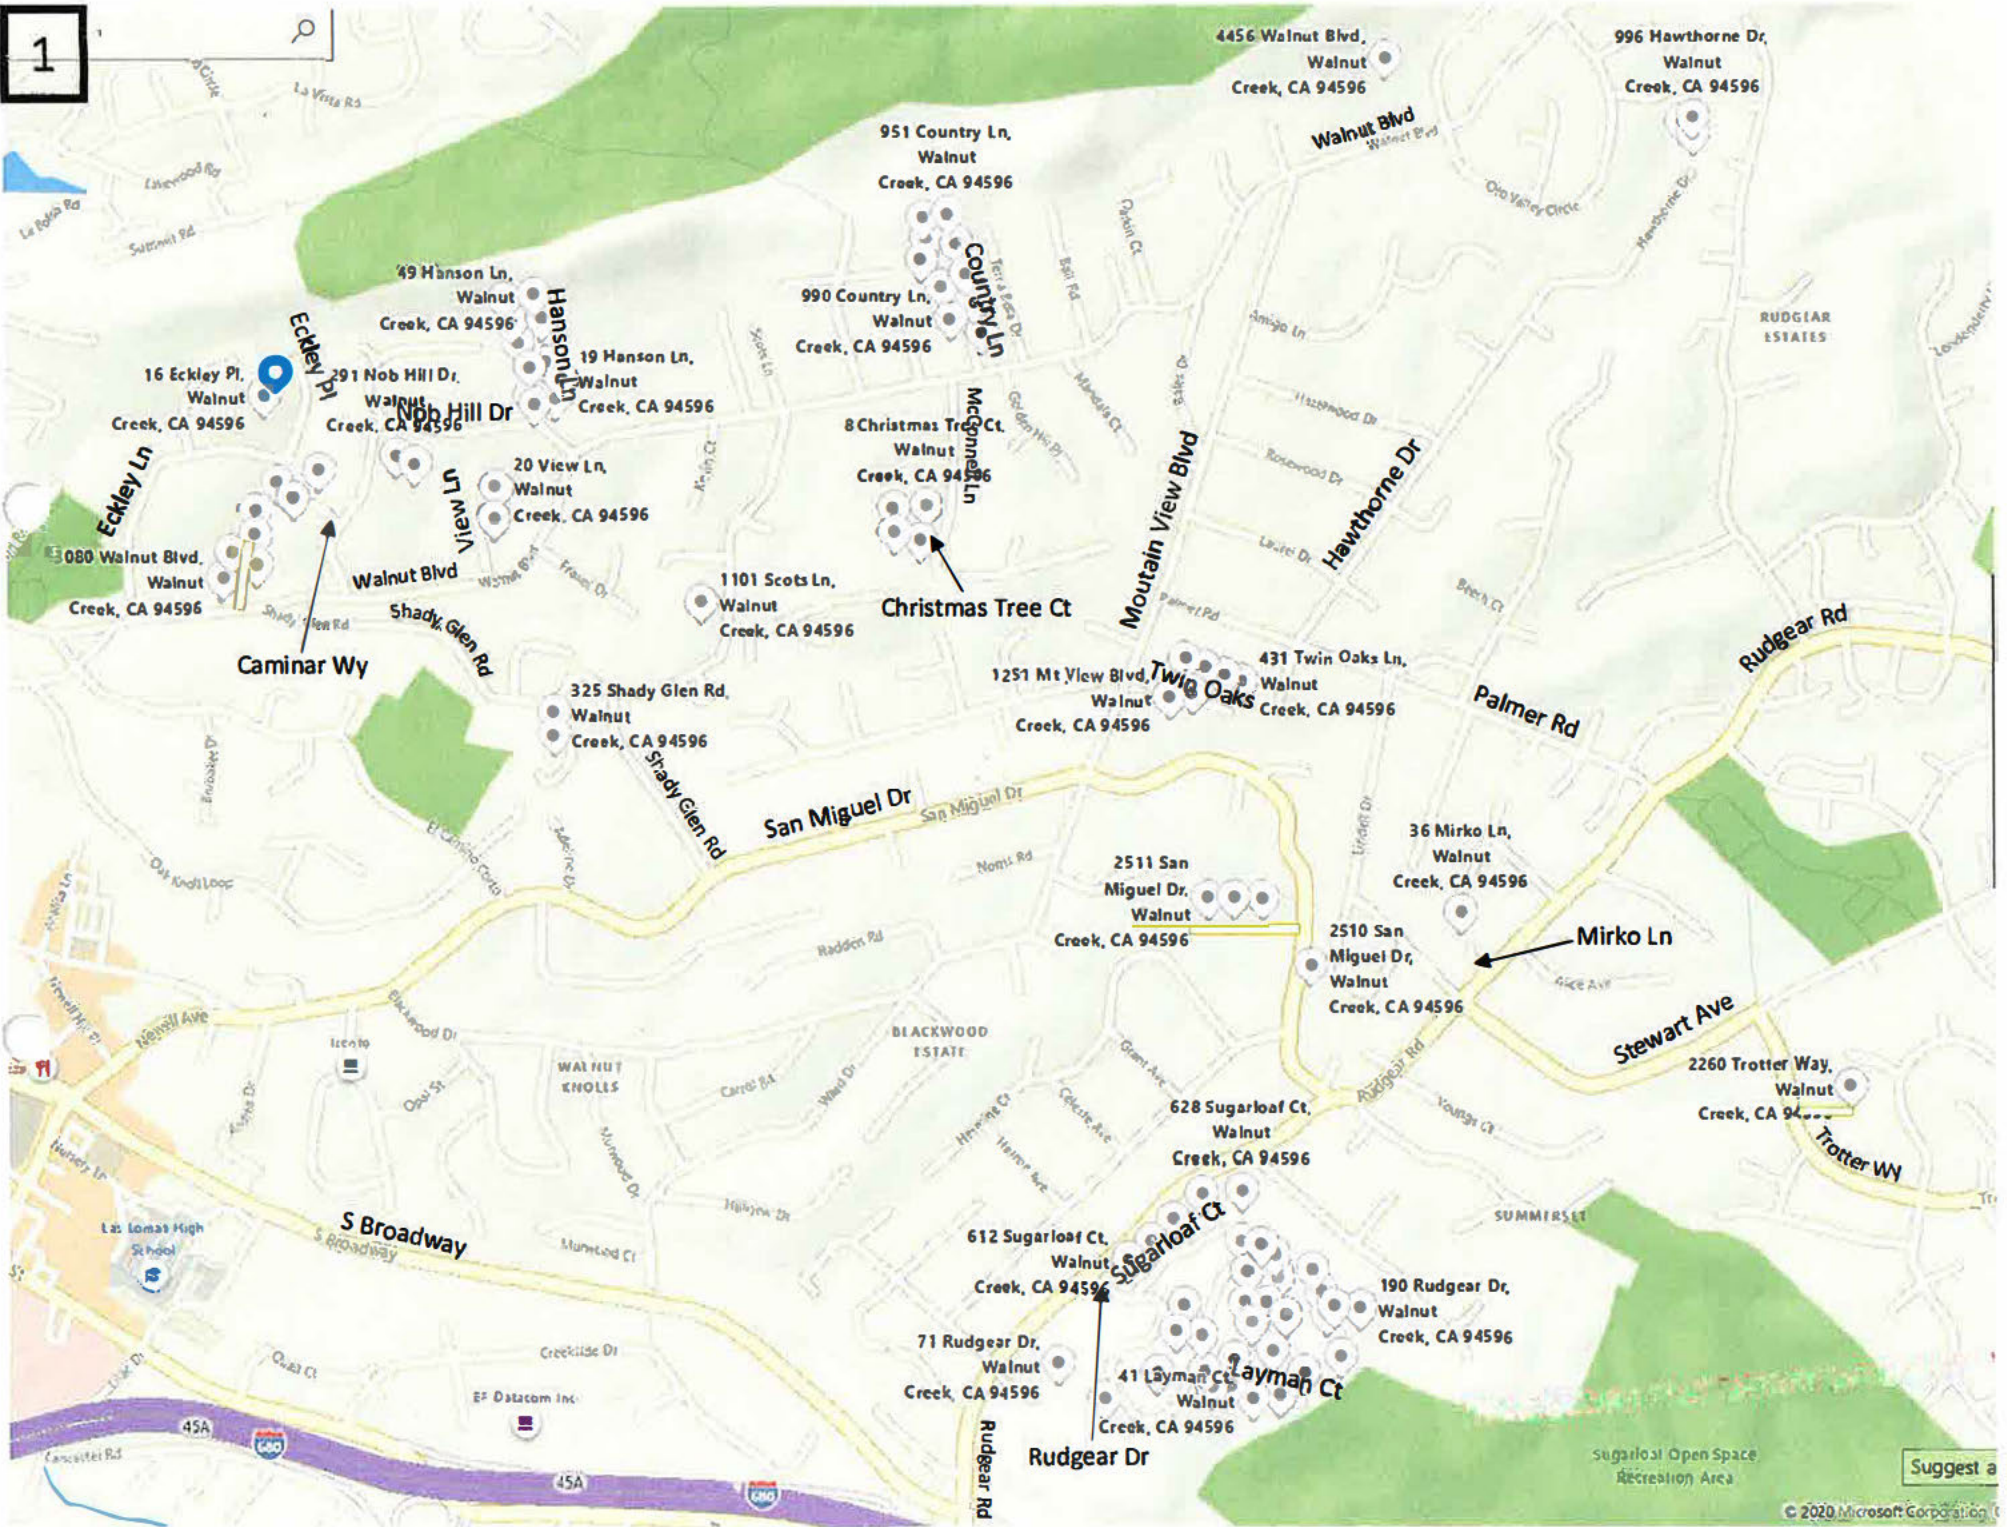

Danv

Alamo

TICE VALLEY AREA

ARLENE GARDENS

PARKMEAD AREA

SUNVALLEY ESTATES

Saranap

Las Tierras