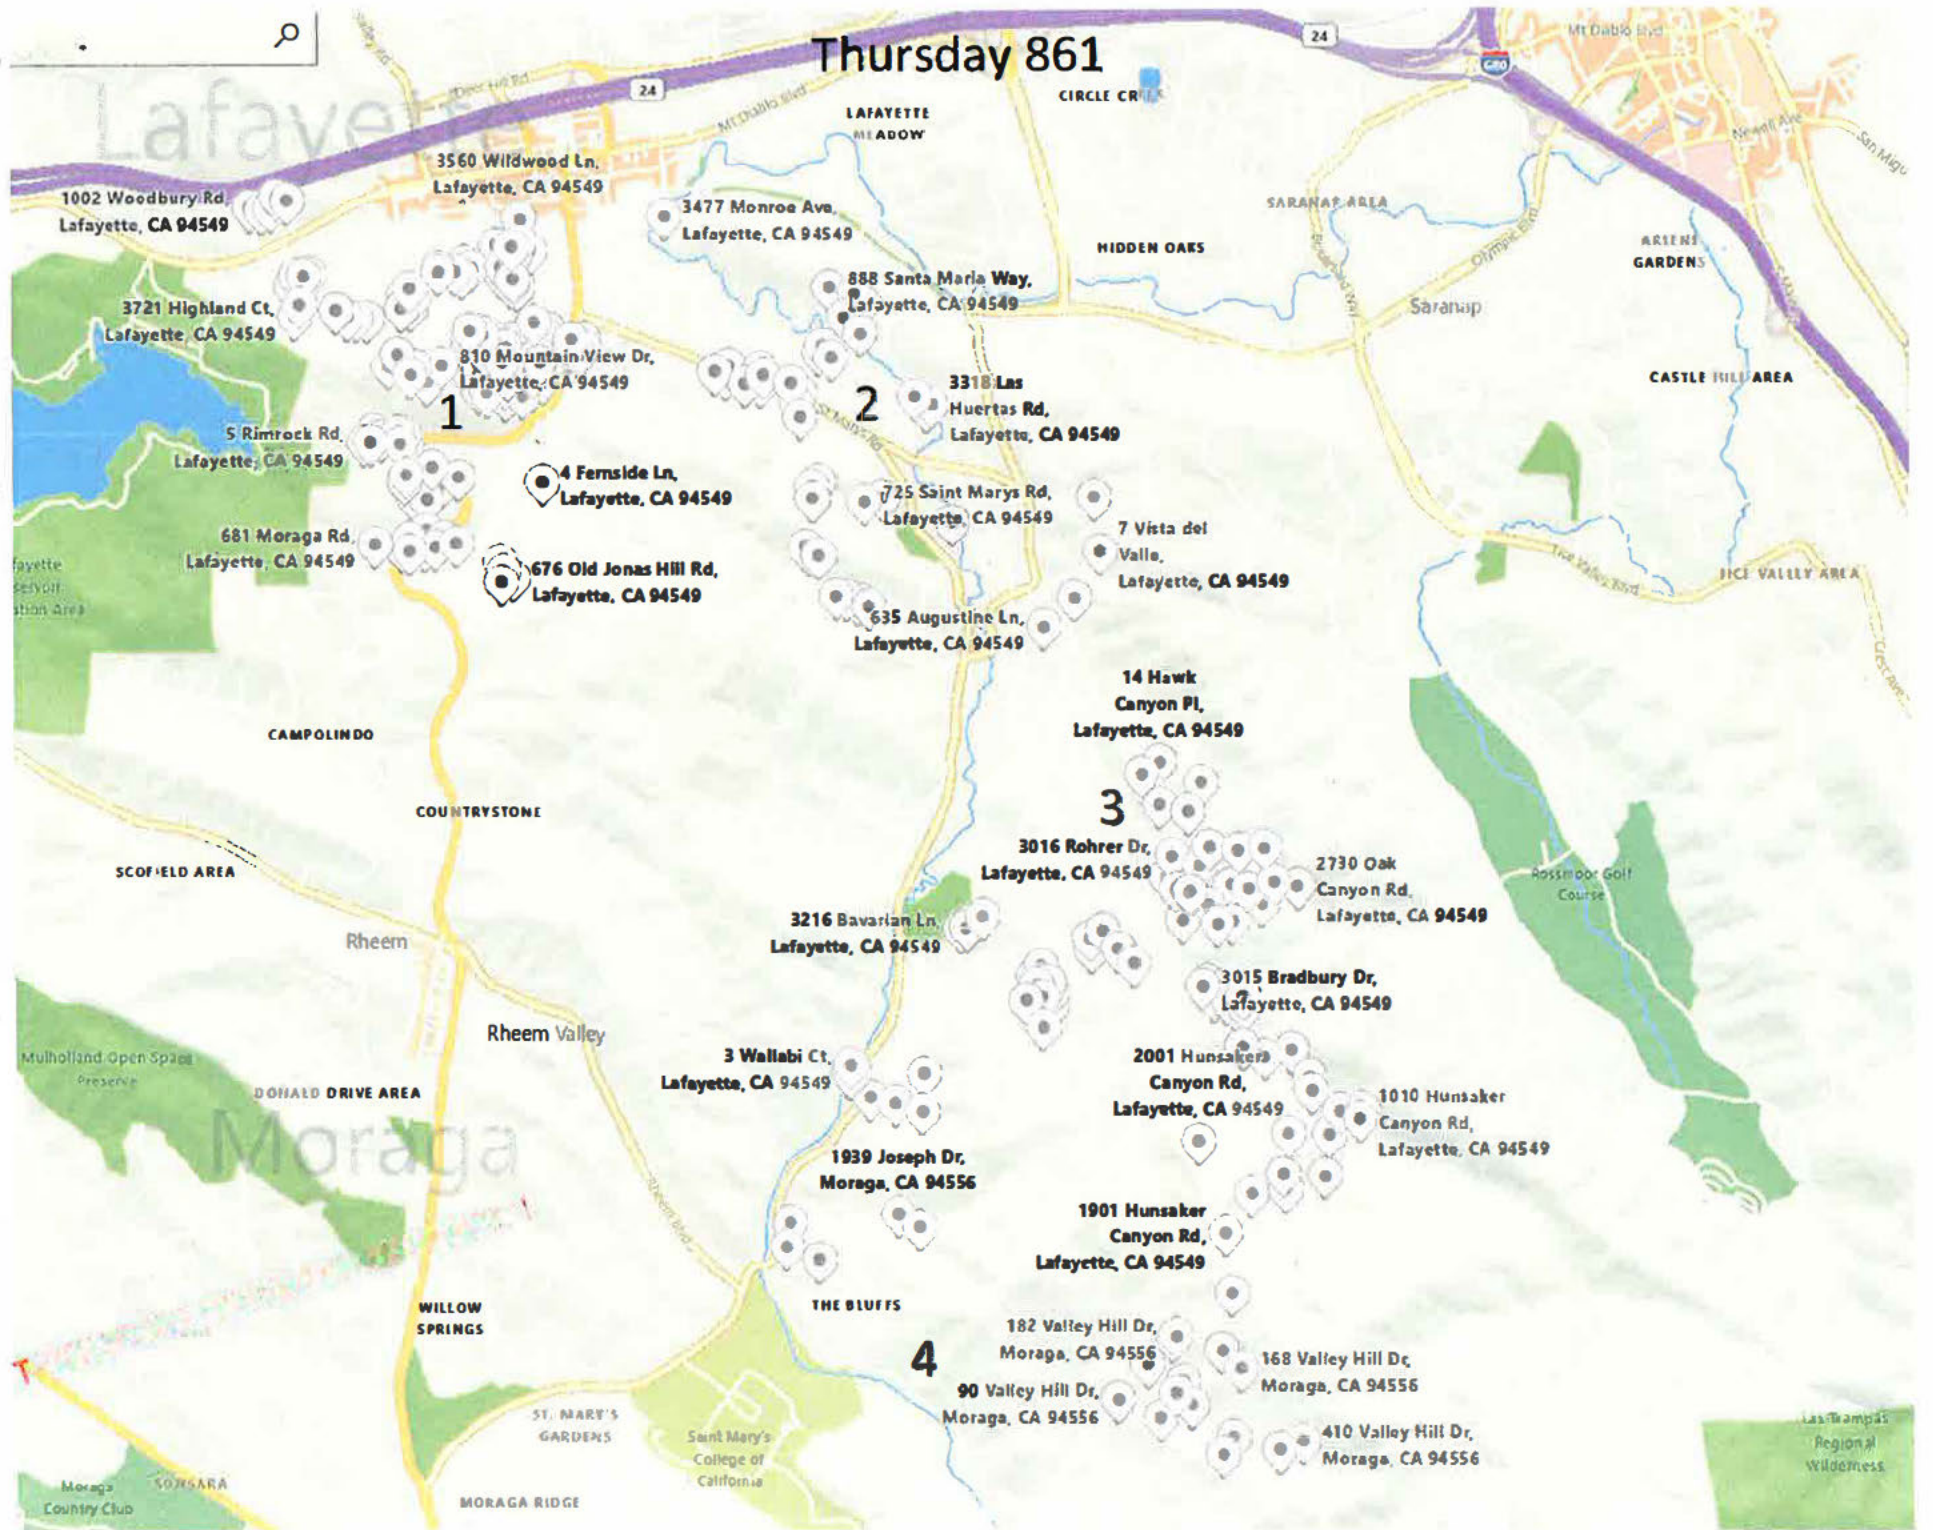

Suggest

1

Suggest a

ut Blvd
94597
Ygnacia Valley Rd

El Camino Corto

3

Thursday 861

1