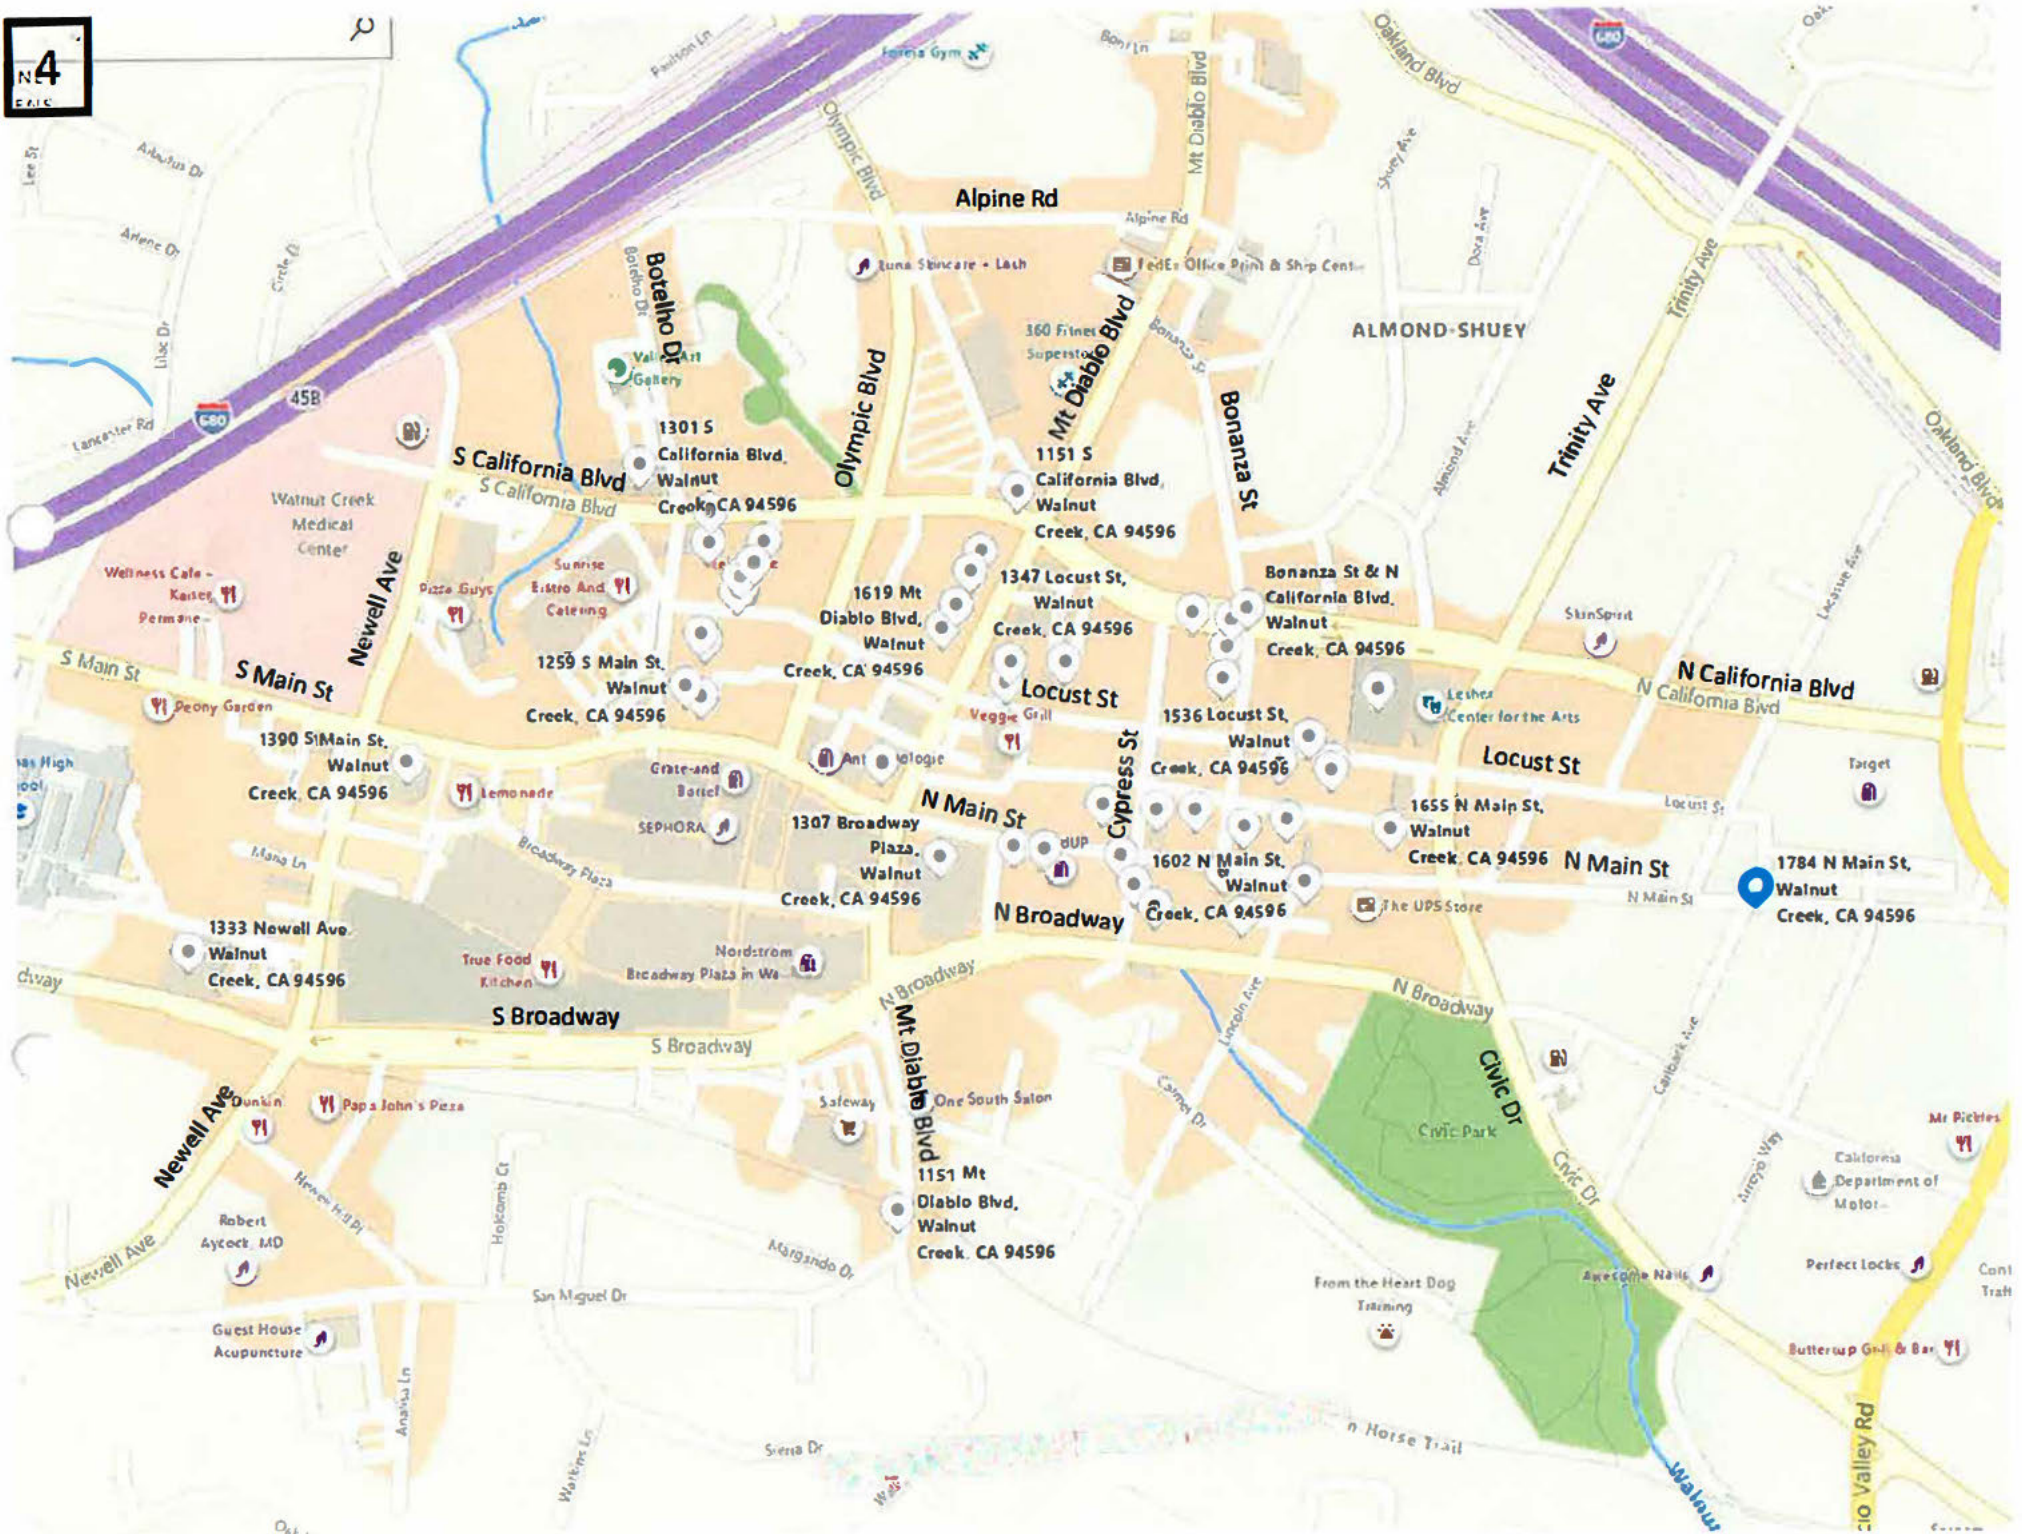

415 Cliffside Dr,
Danville, CA 94526

417 Cliffside Dr,
Danville, CA 94526

270 Montego Dr,
Danville, CA 94526

1801 Peters Ranch Rd,
Danville, CA 94526

1851 Peters Ranch Rd,
Danville, CA 94526

THURSDAY

Thursday 860