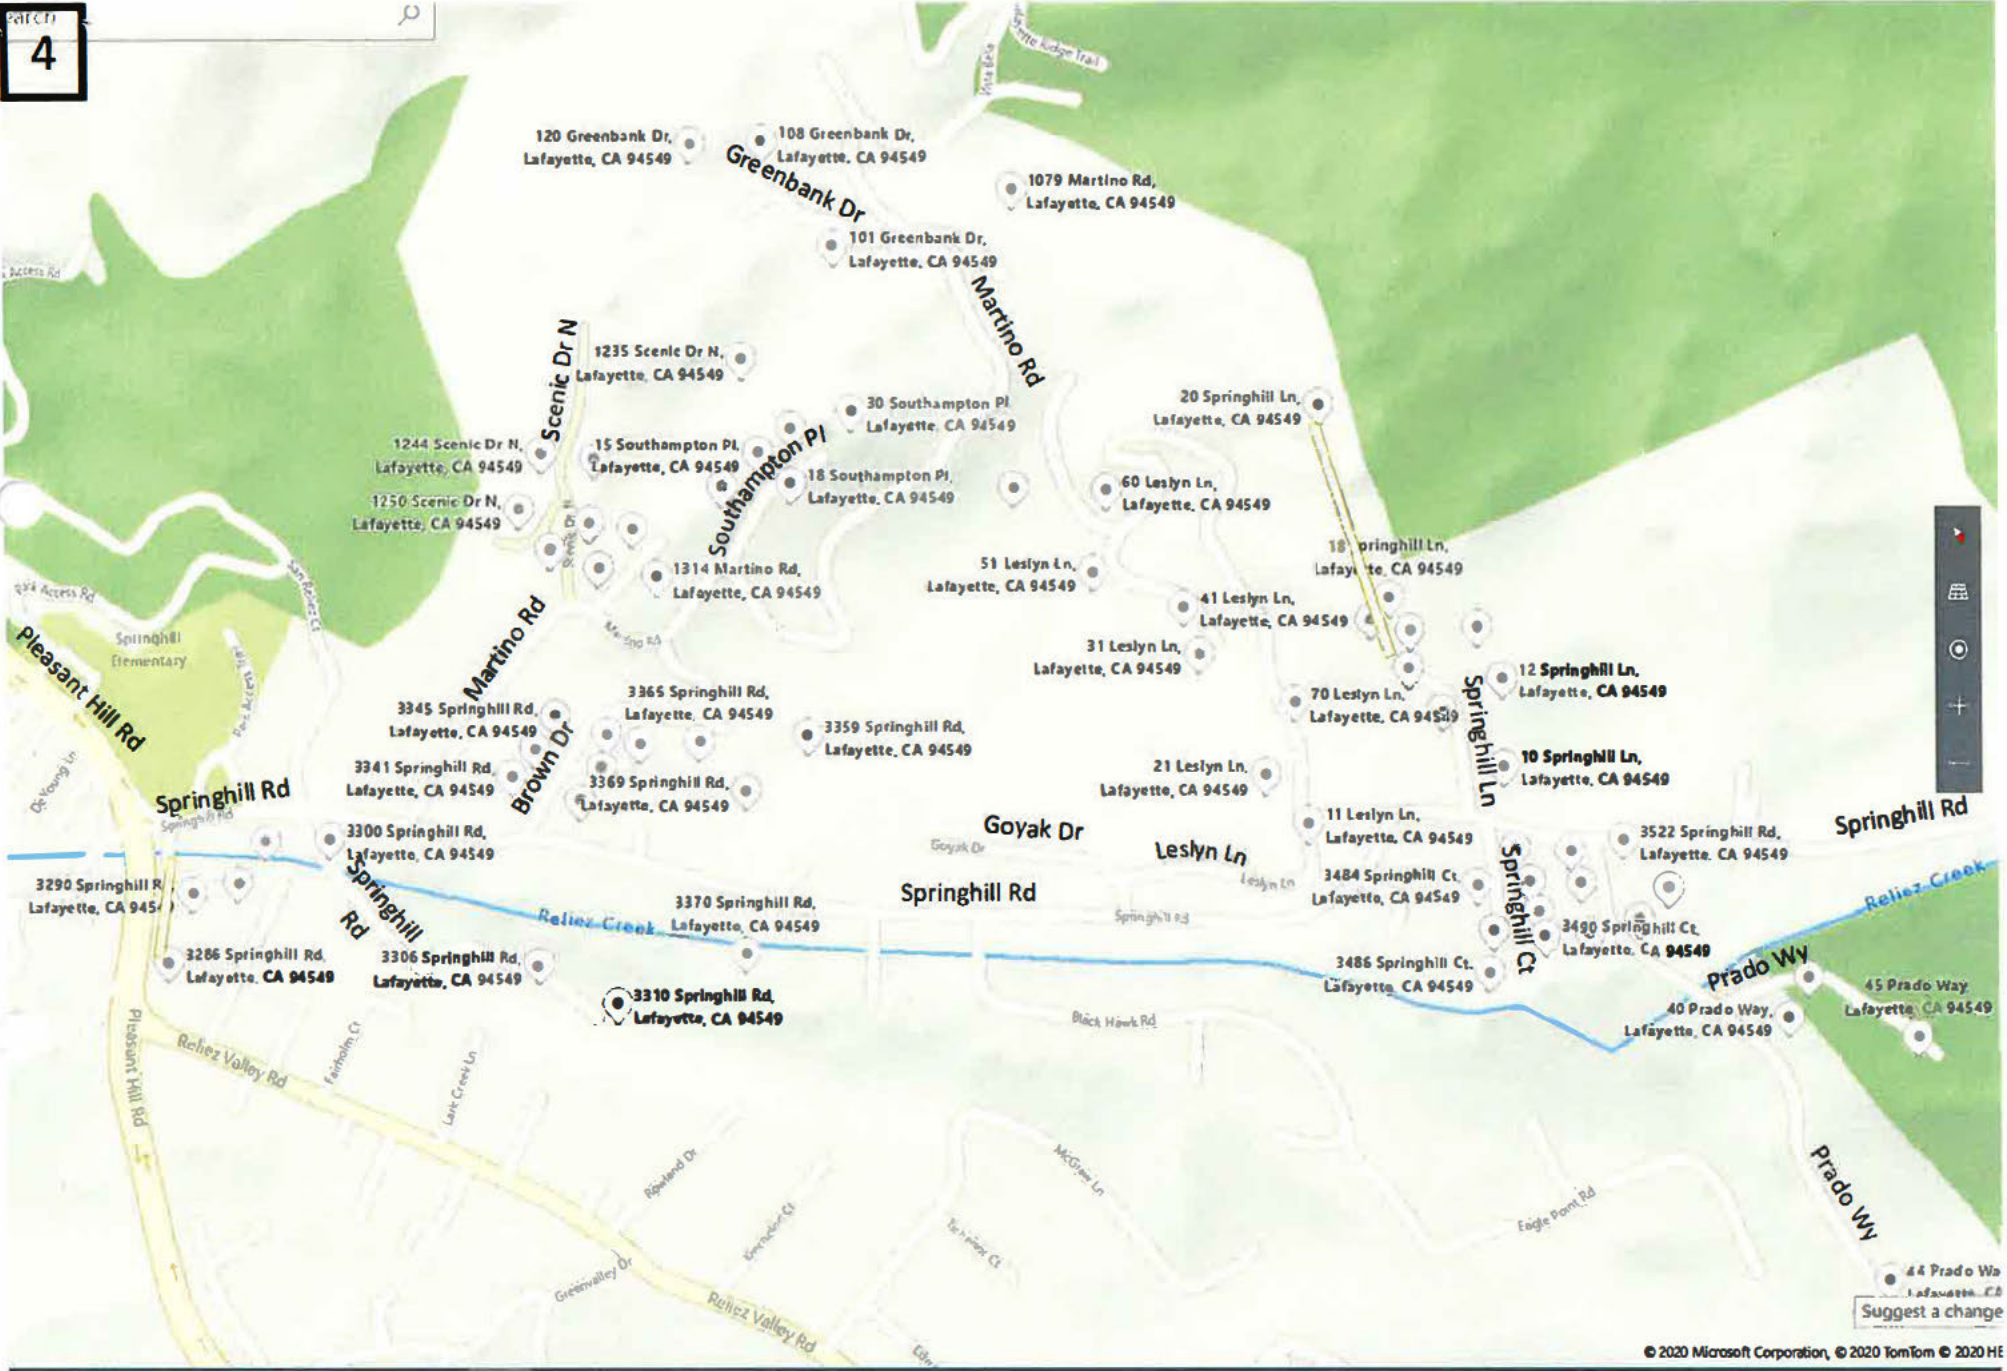

1 Reliez Manor Ct,
Lafayette, CA 94549

Suggest a

1473 Reliez

Search

Friday 861

Search 1

2

Search